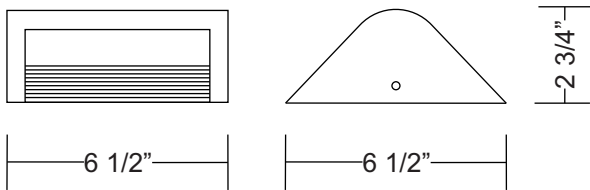

**HOT WALL**

**Dimensions**

**ADA COMPLIANT**

Project Name: \_\_\_\_\_

Fixture Type: \_\_\_\_\_

Product Code: D2-3023

Style: WALL

Diffuser: Brushed Chrome

Finish: Brushed Chrome

Lamp: 1 x 100W T3Q/3 (79mm)

Voltage: 120V

Dimensions: W. 6 1/2 " x Ht. 6 1/2" x Ext. 2 3/4"

 Approval: Approved by  for North American Standards.

Notes: \_\_\_\_\_

---

---