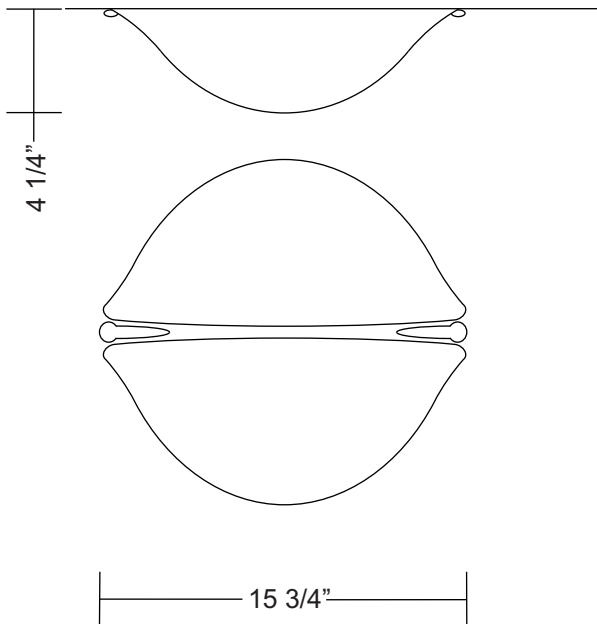

**SORRISO CEILING/WALL**

**Dimensions**

Project Name: \_\_\_\_\_

Fixture Type: \_\_\_\_\_

Product Code: D2-2024

Style: CEILING/WALL

Diffuser: Satin glass

Finish: Silver Gray

\*Lamp: 2 x 60W Medium

\*\*Voltage: 120V

Dimensions: Dia. 15 3/4" x Ext. 4 1/4"

 Approval: Approved by  for North American Standards.

Notes: \_\_\_\_\_

**\*Fluorescent Options**

- 1 x 13W GX23-2 Base (magnetic)
- 1 x 13W G24q-1 Base (electronic)
- 1 x 18W G24q-2 Base (electronic)
- 1 x 22W Circline 2GX13 Base (electronic)
- 1 x 26W G24q-3 Base (electronic)
- 1 x 40W Circline 2GX13 Base (electronic)
- 2 x 13W GX23-2 Base (magnetic)
- 2 x 13W G24q-1 Base (electronic)
- 2 x 18W G24q-2 Base (electronic)
- 2 x 26W G24q-3 Base (electronic)