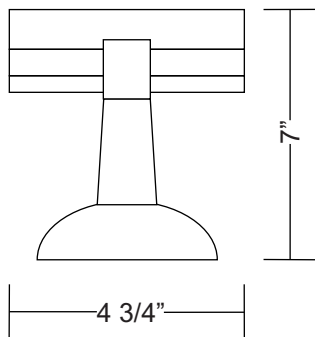

NAUTILUS CEILING/WALL

Image Shown of D1-5007 with D1-9001 Optional Diffuser

D9-9000 Diffuser

Dimensions

 D1-5008 WITH
D9-9000 DIFFUSER

 D1-5008 WITH
D9-9001 DIFFUSER

Project Name: _____

Fixture Type: _____

Product Code: D1-5008

Style: CEILING/WALL

Diffuser: To Be Ordered Separately

Finish: Brushed Nickel

Lamp: 1 x 60W G9

Voltage: 120V

Dimensions With Diffuser:

D1-9000 Diffuser - W. 4 3/4" x Ht. 6 1/4"

D1-9001 Diffuser - W. 4 3/4" x Ht. 7"

 Approval: Approved by  for North American Standards.

Notes: _____