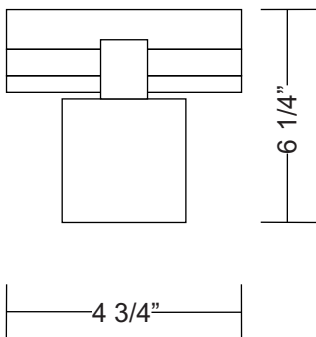

NAUTILUS CEILING/WALL

Image Shown of D1-5007 with D1-9001 Optional Diffuser

D9-9000 Diffuser

Dimensions

 D1-5008 WITH
D9-9000 DIFFUSER

 D1-5008 WITH
D9-9001 DIFFUSER

Project Name: _____

Fixture Type: _____

Product Code: D1-5008

Style: CEILING/WALL

Diffuser: To Be Ordered Separately

Finish: Brushed Nickel

Lamp: 1 x 60W G9

Voltage: 120V

Dimensions With Diffuser:

D1-9000 Diffuser - W. 4 3/4" x Ht. 6 1/4"

D1-9001 Diffuser - W. 4 3/4" x Ht. 7"

 Approval: Approved by  for North American Standards.

Notes: _____