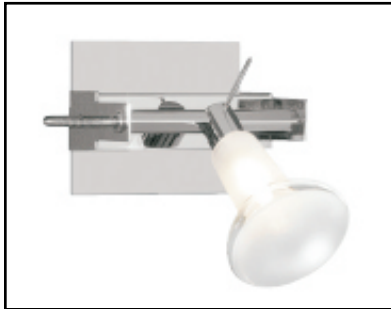

NAUTILUS CEILING/WALL

Image Shown of D1-5007 with D1-9001 Optional Diffuser

D9-9000 Diffuser

Dimensions

 D1-5008 WITH
D9-9000 DIFFUSER

 D1-5008 WITH
D9-9001 DIFFUSER

Project Name: _____

Fixture Type: _____

Product Code: D1-5008

Style: CEILING/WALL

Diffuser: To Be Ordered Separately

Finish: Brushed Nickel

Lamp: 1 x 60W G9

Voltage: 120V

Dimensions With Diffuser:

D1-9000 Diffuser - W. 4 3/4" x Ht. 6 1/4"

D1-9001 Diffuser - W. 4 3/4" x Ht. 7"

 Approval: Approved by  for North American Standards.

Notes: _____