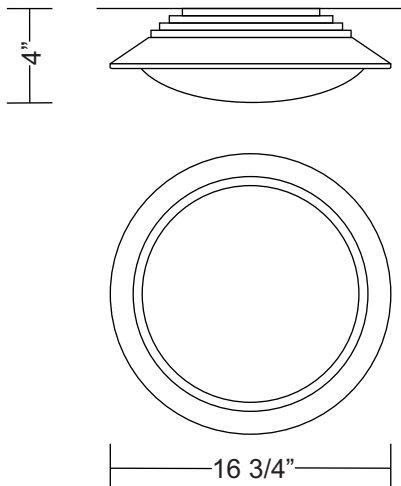

TEKNA CEILING/WALL

Dimensions

ADA COMPLIANT
SUITABLE FOR WET LOCATION

Project Name: _____

Fixture Type: _____

Product Code: D1-2073

Style: CEILING/WALL

Diffuser: Opal Acrylic

Finish: White

Lamp: 1 x 40W 2GX13 T5 Circline

Ballast: Integral (electronic)

*Voltage: 120V

Dimensions: Dia. 16 3/4" x Ext. 4"

Approval: Approved by  for North American Standards.

Notes: _____

*Voltage Option

277V available upon request