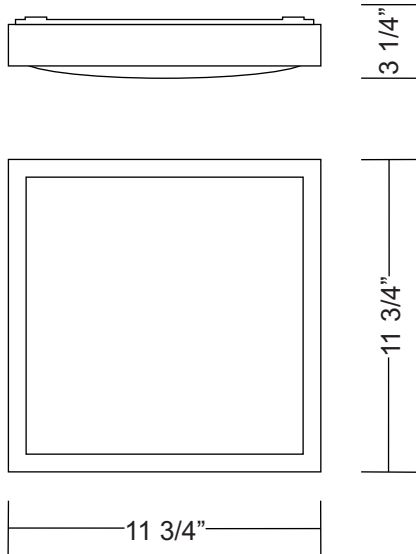

FLAT-Q CEILING/WALL

Project Name: _____

Fixture Type: _____

Product Code: D1-2048

Style: CEILING/WALL

Diffuser: White Acrylic

Finish: Painted White

Lamp: 2 x 18W 2G11

Ballast: Integral (electronic)

Voltage: 120V

Dimensions: L. 11 3/4" x W. 11 3/4" x Ext. 3 1/4"

Approval: Approved by  for North American Standards.

Notes: _____

Dimensions

ADA COMPLIANT