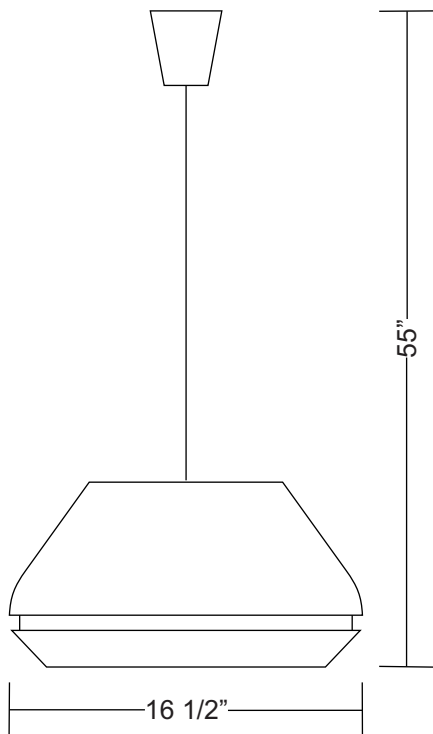

SPOOL PENDANT

D1-1037 shown with D1-9003 Green Ring Accessory

Dimensions

Project Name: _____

Fixture Type: _____

Product Code: D1-1037

Style: PENDANT

Diffuser: Colored Methalcrylate (Green, Blue or Red)

Finish: Titanium Gray Coated Aluminum

Lamp: 1 x 150W Halogena BT15

Voltage: 120V

Dimensions: Dia. 16 1/2" x O.A.H. 55"

 Approval: Approved by  for North American Standards.

Options: Colored Ring Accessories (to be ordered separately):

 Green - D1-9002 (12 1/2" Dia.)
 D1-9003 (16 1/2" Dia.)

 Blue - D1-9004 (12 1/2" Dia.)
 D1-9005 (16 1/2" Dia.)

 Red - D1-9006 (12 1/2" Dia.)
 D1-9007 (16 1/2" Dia.)

Notes: _____