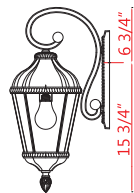

Waverly

The Waverly family's bold look comes from its over-the-top arm and large shade. White Seedy glass allows these cast aluminum outdoor fixtures to create a warm glow and it's paired with a Black finish. An assortment of sizes are available for walls, ceilings, or posts and are sure to illuminate all areas of your home's exterior.

Back Plate measures:
6.25"W x 14.5"H

| A |

| C |

Fixture "C, D, and E" are compatible with 521PM-BK.

| D |

Back Plate measures:
5.5"W x 12.25"H

| B |

| E |

| F |

| G |

	Product	Bulbs/Wattage	L/ext.	W	H	Ceiling/Wall Plate Size
A	513M-BK	(3) 60W-c	15"	11"	27"	6.25"W x 14.5"H
B	513S-BK	(1) 100W-m	12.25"	9"	22.5"	5.5"W x 12.25"H
C	513PHB-BK	(4) 60W-c	----	13"	27.75"	----
D	513PHM-BK	(3) 60W-c	----	11"	25.25"	----
E	513PHS-BK	(1) 100W-m	----	9"	23.25"	----
F	513PHB-519P-BK	(4) 60W-c	----	13"	121.75"	----
G	513PHM-519P-BK	(3) 60W-c	----	11"	119.25"	----