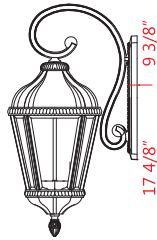

Waverly

The Waverly family's bold look comes from its over-the-top arm and large shade. White Seedy glass allows these cast aluminum outdoor fixtures to create a warm glow and it's paired with a Black finish. An assortment of sizes are available for walls, ceilings, or posts and are sure to illuminate all areas of your home's exterior.

Back Plate measures:
6.25"W x 14.5"H

| A |

| C |

Fixture "C, D, and E" are compatible with 521PM-BK.

| D |

Back Plate measures:
5.5"W x 12.25"H

| B |

| E |

| F |

| G |

	Product	Bulbs/Wattage	L/ext.	W	H	Ceiling/Wall Plate Size
A	513M-BK	(3) 60W-c	15"	11"	27"	6.25"W x 14.5"H
B	513S-BK	(1) 100W-m	12.25"	9"	22.5"	5.5"W x 12.25"H
C	513PHB-BK	(4) 60W-c	----	13"	27.75"	----
D	513PHM-BK	(3) 60W-c	----	11"	25.25"	----
E	513PHS-BK	(1) 100W-m	----	9"	23.25"	----
F	513PHB-519P-BK	(4) 60W-c	----	13"	121.75"	----
G	513PHM-519P-BK	(3) 60W-c	----	11"	119.25"	----