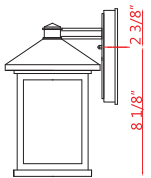

Back Plate measures:
6"W x 9.75"H

| A |

Back Plate measures:
5.25"W x 8"H

| B |

Back Plate measures:
4.5"W x 6"H

| C |

| D |

| E |

| F |

| G |

Fixtures "F" and "G"
are compatible
with 533PM-BK.

| H |

| I |

Fixtures "H" and "I"
are compatible
with SQPM-BK.

| J |

	Product	Bulbs/Wattage	L/ext.	W	H	Overall-H	Chain/Rods Length	Wire Length	Ceiling/Wall Plate Size
A	507B-BK	(1) 100W-m	10.75"	9.5"	15.75"	---	---	---	6"W x 9.75"H
B	507M-BK	(1) 100W-m	9.25"	8"	14"	---	---	---	5.25"W x 8"H
C	507S-BK	(1) 100W-m	7.25"	6"	10.25"	---	---	---	4.5"W x 6"H
D	507CHB-BK	(1) 100W-m	---	9.5"	15.25"	76.25"	60" chain	110"	5" diameter
E	507CHM-BK	(1) 100W-m	---	8"	13.5"	74.5"	60" chain	110"	5" diameter
F	507PHB-BK	(1) 100W-m	---	9.5"	18.5"	---	---	---	---
G	507PHM-BK	(1) 100W-m	---	8"	16"	---	---	---	---
H	537PHB-BK	(1) 100W-m	---	9.5"	17"	---	---	---	---
I	537PHM-BK	(1) 100W-m	---	8"	14.5"	---	---	---	---
J	507-4-536P-BK	(4) 100W-m	30"	30"	99"	---	---	---	---

| F |

| G |

Fixtures "F" and "G" are compatible with 533PM-ORB.

| H |

| I |

Fixtures "H" and "I" are compatible with SQPM-ORB.

| J |

Product	Bulbs/Wattage	L/ext.	W	H	Overall-H	Chain/Rods Length	Wire Length	Ceiling/Wall Plate Size
A	507B-ORB (1) 100W-m	10.75"	9.5"	15.75"	---	---	---	6"W x 9.75"H
B	507M-ORB (1) 100W-m	9.25"	8"	14"	---	---	---	5.25"W x 8"H
C	507S-ORB (1) 100W-m	7.25"	6"	10.25"	---	---	---	4.5"W x 6"H
D	507CHB-ORB (1) 100W-m	---	9.5"	15.25"	76.25"	60" chain	110"	5" diameter
E	507CHM-ORB (1) 100W-m	---	8"	13.5"	74.5"	60" chain	110"	5" diameter
F	507PHB-ORB (1) 100W-m	---	9.5"	18.5"	---	---	---	---
G	507PHM-ORB (1) 100W-m	---	8"	16"	---	---	---	---
H	537PHB-ORB (1) 100W-m	---	9.5"	17"	---	---	---	---
I	537PHM-ORB (1) 100W-m	---	8"	14.5"	---	---	---	---
J	507-4-536P-ORB (4) 100W-m	30"	30"	99"	---	---	---	---