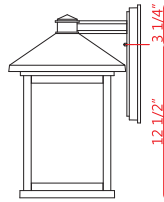

Back Plate measures:
6"W x 9.75"H

| A |

Back Plate measures:
5.25"W x 8"H

| B |

Back Plate measures:
4.5"W x 6"H

| C |

| D |

| E |

| F |

| G |

Fixtures "F" and "G"
are compatible
with 533PM-BK.

| H |

| I |

Fixtures "H" and "I"
are compatible
with SQPM-BK.

| J |

	Product	Bulbs/Wattage	L/ext.	W	H	Overall-H	Chain/Rods Length	Wire Length	Ceiling/Wall Plate Size
A	507B-BK	(1) 100W-m	10.75"	9.5"	15.75"	---	---	---	6"W x 9.75"H
B	507M-BK	(1) 100W-m	9.25"	8"	14"	---	---	---	5.25"W x 8"H
C	507S-BK	(1) 100W-m	7.25"	6"	10.25"	---	---	---	4.5"W x 6"H
D	507CHB-BK	(1) 100W-m	---	9.5"	15.25"	76.25"	60" chain	110"	5" diameter
E	507CHM-BK	(1) 100W-m	---	8"	13.5"	74.5"	60" chain	110"	5" diameter
F	507PHB-BK	(1) 100W-m	---	9.5"	18.5"	---	---	---	---
G	507PHM-BK	(1) 100W-m	---	8"	16"	---	---	---	---
H	537PHB-BK	(1) 100W-m	---	9.5"	17"	---	---	---	---
I	537PHM-BK	(1) 100W-m	---	8"	14.5"	---	---	---	---
J	507-4-536P-BK	(4) 100W-m	30"	30"	99"	---	---	---	---

| F |

| G |

Fixtures "F" and "G" are compatible with 533PM-ORB.

| H |

| I |

Fixtures "H" and "I" are compatible with SQPM-ORB.

| J |

Product	Bulbs/Wattage	L/ext.	W	H	Overall-H	Chain/Rods Length	Wire Length	Ceiling/Wall Plate Size
A	507B-ORB (1) 100W-m	10.75"	9.5"	15.75"	---	---	---	6"W x 9.75"H
B	507M-ORB (1) 100W-m	9.25"	8"	14"	---	---	---	5.25"W x 8"H
C	507S-ORB (1) 100W-m	7.25"	6"	10.25"	---	---	---	4.5"W x 6"H
D	507CHB-ORB (1) 100W-m	---	9.5"	15.25"	76.25"	60" chain	110"	5" diameter
E	507CHM-ORB (1) 100W-m	---	8"	13.5"	74.5"	60" chain	110"	5" diameter
F	507PHB-ORB (1) 100W-m	---	9.5"	18.5"	---	---	---	---
G	507PHM-ORB (1) 100W-m	---	8"	16"	---	---	---	---
H	537PHB-ORB (1) 100W-m	---	9.5"	17"	---	---	---	---
I	537PHM-ORB (1) 100W-m	---	8"	14.5"	---	---	---	---
J	507-4-536P-ORB (4) 100W-m	30"	30"	99"	---	---	---	---