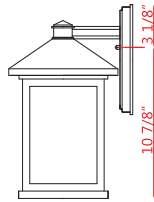

Back Plate measures:
6"W x 9.75"H

| A |

Back Plate measures:
5.25"W x 8"H

| B |

Back Plate measures:
4.5"W x 6"H

| C |

| D |

| E |

| F |

| G |

Fixtures "F" and "G"
are compatible
with 533PM-BK.

| H |

| I |

Fixtures "H" and "I"
are compatible
with SQPM-BK.

| J |

	Product	Bulbs/Wattage	L/ext.	W	H	Overall-H	Chain/Rods Length	Wire Length	Ceiling/Wall Plate Size
A	507B-BK	(1) 100W-m	10.75"	9.5"	15.75"	---	---	---	6"W x 9.75"H
B	507M-BK	(1) 100W-m	9.25"	8"	14"	---	---	---	5.25"W x 8"H
C	507S-BK	(1) 100W-m	7.25"	6"	10.25"	---	---	---	4.5"W x 6"H
D	507CHB-BK	(1) 100W-m	---	9.5"	15.25"	76.25"	60" chain	110"	5" diameter
E	507CHM-BK	(1) 100W-m	---	8"	13.5"	74.5"	60" chain	110"	5" diameter
F	507PHB-BK	(1) 100W-m	---	9.5"	18.5"	---	---	---	---
G	507PHM-BK	(1) 100W-m	---	8"	16"	---	---	---	---
H	537PHB-BK	(1) 100W-m	---	9.5"	17"	---	---	---	---
I	537PHM-BK	(1) 100W-m	---	8"	14.5"	---	---	---	---
J	507-4-536P-BK	(4) 100W-m	30"	30"	99"	---	---	---	---

| F |

| G |

Fixtures "F" and "G" are compatible with 533PM-ORB.

| H |

| I |

Fixtures "H" and "I" are compatible with SQPM-ORB.

| J |

Product	Bulbs/Wattage	L/ext.	W	H	Overall-H	Chain/Rods Length	Wire Length	Ceiling/Wall Plate Size
A	507B-ORB (1) 100W-m	10.75"	9.5"	15.75"	---	---	---	6"W x 9.75"H
B	507M-ORB (1) 100W-m	9.25"	8"	14"	---	---	---	5.25"W x 8"H
C	507S-ORB (1) 100W-m	7.25"	6"	10.25"	---	---	---	4.5"W x 6"H
D	507CHB-ORB (1) 100W-m	---	9.5"	15.25"	76.25"	60" chain	110"	5" diameter
E	507CHM-ORB (1) 100W-m	---	8"	13.5"	74.5"	60" chain	110"	5" diameter
F	507PHB-ORB (1) 100W-m	---	9.5"	18.5"	---	---	---	---
G	507PHM-ORB (1) 100W-m	---	8"	16"	---	---	---	---
H	537PHB-ORB (1) 100W-m	---	9.5"	17"	---	---	---	---
I	537PHM-ORB (1) 100W-m	---	8"	14.5"	---	---	---	---
J	507-4-536P-ORB (4) 100W-m	30"	30"	99"	---	---	---	---