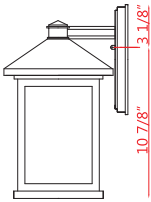

Back Plate measures:
6"W x 9.75"H

| A |

Back Plate measures:
5.25"W x 8"H

| B |

Back Plate measures:
4.5"W x 6"H

| C |

| D |

| E |

| F |

| G |

Fixtures "F" and "G"
are compatible
with 533PM-BK.

| H |

| I |

Fixtures "H" and "I"
are compatible
with SQPM-BK.

| J |

	Product	Bulbs/Wattage	L/ext.	W	H	Overall-H	Chain/Rods Length	Wire Length	Ceiling/Wall Plate Size
A	507B-BK	(1) 100W-m	10.75"	9.5"	15.75"	---	---	---	6"W x 9.75"H
B	507M-BK	(1) 100W-m	9.25"	8"	14"	---	---	---	5.25"W x 8"H
C	507S-BK	(1) 100W-m	7.25"	6"	10.25"	---	---	---	4.5"W x 6"H
D	507CHB-BK	(1) 100W-m	---	9.5"	15.25"	76.25"	60" chain	110"	5" diameter
E	507CHM-BK	(1) 100W-m	---	8"	13.5"	74.5"	60" chain	110"	5" diameter
F	507PHB-BK	(1) 100W-m	---	9.5"	18.5"	---	---	---	---
G	507PHM-BK	(1) 100W-m	---	8"	16"	---	---	---	---
H	537PHB-BK	(1) 100W-m	---	9.5"	17"	---	---	---	---
I	537PHM-BK	(1) 100W-m	---	8"	14.5"	---	---	---	---
J	507-4-536P-BK	(4) 100W-m	30"	30"	99"	---	---	---	---

| F |

| G |

Fixtures "F" and "G" are compatible with 533PM-ORB.

| H |

| I |

Fixtures "H" and "I" are compatible with SQPM-ORB.

| J |

Product	Bulbs/Wattage	L/ext.	W	H	Overall-H	Chain/Rods Length	Wire Length	Ceiling/Wall Plate Size
A	507B-ORB (1) 100W-m	10.75"	9.5"	15.75"	---	---	---	6"W x 9.75"H
B	507M-ORB (1) 100W-m	9.25"	8"	14"	---	---	---	5.25"W x 8"H
C	507S-ORB (1) 100W-m	7.25"	6"	10.25"	---	---	---	4.5"W x 6"H
D	507CHB-ORB (1) 100W-m	---	9.5"	15.25"	76.25"	60" chain	110"	5" diameter
E	507CHM-ORB (1) 100W-m	---	8"	13.5"	74.5"	60" chain	110"	5" diameter
F	507PHB-ORB (1) 100W-m	---	9.5"	18.5"	---	---	---	---
G	507PHM-ORB (1) 100W-m	---	8"	16"	---	---	---	---
H	537PHB-ORB (1) 100W-m	---	9.5"	17"	---	---	---	---
I	537PHM-ORB (1) 100W-m	---	8"	14.5"	---	---	---	---
J	507-4-536P-ORB (4) 100W-m	30"	30"	99"	---	---	---	---