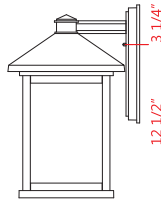

Back Plate measures:
6"W x 9.75"H

| A |

Back Plate measures:
5.25"W x 8"H

| B |

Back Plate measures:
4.5"W x 6"H

| C |

| D |

| E |

| F |

| G |

Fixtures "F" and "G"
are compatible
with 533PM-BK.

| H |

| I |

Fixtures "H" and "I"
are compatible
with SQPM-BK.

| J |

	Product	Bulbs/Wattage	L/ext.	W	H	Overall-H	Chain/Rods Length	Wire Length	Ceiling/Wall Plate Size
A	507B-BK	(1) 100W-m	10.75"	9.5"	15.75"	---	---	---	6"W x 9.75"H
B	507M-BK	(1) 100W-m	9.25"	8"	14"	---	---	---	5.25"W x 8"H
C	507S-BK	(1) 100W-m	7.25"	6"	10.25"	---	---	---	4.5"W x 6"H
D	507CHB-BK	(1) 100W-m	---	9.5"	15.25"	76.25"	60" chain	110"	5" diameter
E	507CHM-BK	(1) 100W-m	---	8"	13.5"	74.5"	60" chain	110"	5" diameter
F	507PHB-BK	(1) 100W-m	---	9.5"	18.5"	---	---	---	---
G	507PHM-BK	(1) 100W-m	---	8"	16"	---	---	---	---
H	537PHB-BK	(1) 100W-m	---	9.5"	17"	---	---	---	---
I	537PHM-BK	(1) 100W-m	---	8"	14.5"	---	---	---	---
J	507-4-536P-BK	(4) 100W-m	30"	30"	99"	---	---	---	---

| F |

| G |

Fixtures "F" and "G" are compatible with 533PM-ORB.

| H |

| I |

Fixtures "H" and "I" are compatible with SQPM-ORB.

| J |

Product	Bulbs/Wattage	L/ext.	W	H	Overall-H	Chain/Rods Length	Wire Length	Ceiling/Wall Plate Size
A	507B-ORB (1) 100W-m	10.75"	9.5"	15.75"	---	---	---	6"W x 9.75"H
B	507M-ORB (1) 100W-m	9.25"	8"	14"	---	---	---	5.25"W x 8"H
C	507S-ORB (1) 100W-m	7.25"	6"	10.25"	---	---	---	4.5"W x 6"H
D	507CHB-ORB (1) 100W-m	---	9.5"	15.25"	76.25"	60" chain	110"	5" diameter
E	507CHM-ORB (1) 100W-m	---	8"	13.5"	74.5"	60" chain	110"	5" diameter
F	507PHB-ORB (1) 100W-m	---	9.5"	18.5"	---	---	---	---
G	507PHM-ORB (1) 100W-m	---	8"	16"	---	---	---	---
H	537PHB-ORB (1) 100W-m	---	9.5"	17"	---	---	---	---
I	537PHM-ORB (1) 100W-m	---	8"	14.5"	---	---	---	---
J	507-4-536P-ORB (4) 100W-m	30"	30"	99"	---	---	---	---