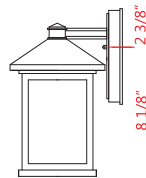

Back Plate measures:
6"W x 9.75"H

| A |

Back Plate measures:
5.25"W x 8"H

| B |

Back Plate measures:
4.5"W x 6"H

| C |

| D |

| E |

| F |

| G |

Fixtures "F" and "G"
are compatible
with 533PM-BK.

| H |

| I |

Fixtures "H" and "I"
are compatible
with SQPM-BK.

| J |

	Product	Bulbs/Wattage	L/ext.	W	H	Overall-H	Chain/Rods Length	Wire Length	Ceiling/Wall Plate Size
A	507B-BK	(1) 100W-m	10.75"	9.5"	15.75"	---	---	---	6"W x 9.75"H
B	507M-BK	(1) 100W-m	9.25"	8"	14"	---	---	---	5.25"W x 8"H
C	507S-BK	(1) 100W-m	7.25"	6"	10.25"	---	---	---	4.5"W x 6"H
D	507CHB-BK	(1) 100W-m	---	9.5"	15.25"	76.25"	60" chain	110"	5" diameter
E	507CHM-BK	(1) 100W-m	---	8"	13.5"	74.5"	60" chain	110"	5" diameter
F	507PHB-BK	(1) 100W-m	---	9.5"	18.5"	---	---	---	---
G	507PHM-BK	(1) 100W-m	---	8"	16"	---	---	---	---
H	537PHB-BK	(1) 100W-m	---	9.5"	17"	---	---	---	---
I	537PHM-BK	(1) 100W-m	---	8"	14.5"	---	---	---	---
J	507-4-536P-BK	(4) 100W-m	30"	30"	99"	---	---	---	---

| F |

| G |

Fixtures "F" and "G" are compatible with 533PM-ORB.

| H |

| I |

Fixtures "H" and "I" are compatible with SQPM-ORB.

| J |

Product	Bulbs/Wattage	L/ext.	W	H	Overall-H	Chain/Rods Length	Wire Length	Ceiling/Wall Plate Size
A	507B-ORB (1) 100W-m	10.75"	9.5"	15.75"	---	---	---	6"W x 9.75"H
B	507M-ORB (1) 100W-m	9.25"	8"	14"	---	---	---	5.25"W x 8"H
C	507S-ORB (1) 100W-m	7.25"	6"	10.25"	---	---	---	4.5"W x 6"H
D	507CHB-ORB (1) 100W-m	---	9.5"	15.25"	76.25"	60" chain	110"	5" diameter
E	507CHM-ORB (1) 100W-m	---	8"	13.5"	74.5"	60" chain	110"	5" diameter
F	507PHB-ORB (1) 100W-m	---	9.5"	18.5"	---	---	---	---
G	507PHM-ORB (1) 100W-m	---	8"	16"	---	---	---	---
H	537PHB-ORB (1) 100W-m	---	9.5"	17"	---	---	---	---
I	537PHM-ORB (1) 100W-m	---	8"	14.5"	---	---	---	---
J	507-4-536P-ORB (4) 100W-m	30"	30"	99"	---	---	---	---