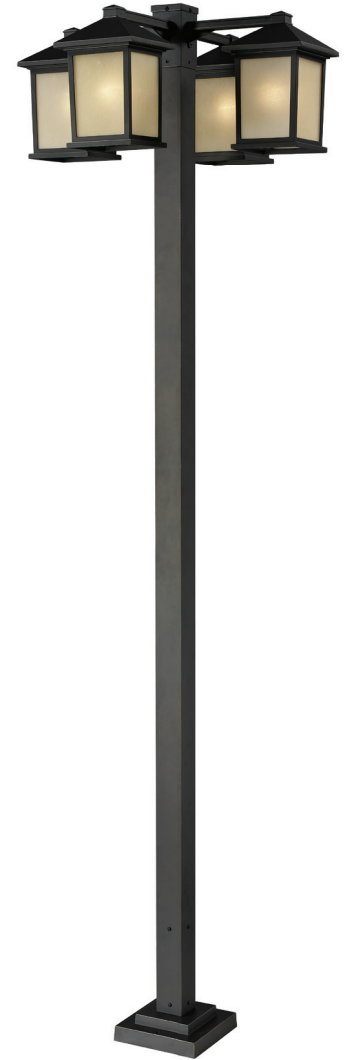

| J |

Product	Bulbs/Wattage	L/ext.	W	H	Overall-H	Chain/Rods Length	Wire Length	Ceiling/Wall Plate Size
A	507B-ORB (1) 100W-m	10.75"	9.5"	15.75"	---	---	---	6"W x 9.75"H
B	507M-ORB (1) 100W-m	9.25"	8"	14"	---	---	---	5.25"W x 8"H
C	507S-ORB (1) 100W-m	7.25"	6"	10.25"	---	---	---	4.5"W x 6"H
D	507CHB-ORB (1) 100W-m	---	9.5"	15.25"	76.25"	60" chain	110"	5" diameter
E	507CHM-ORB (1) 100W-m	---	8"	13.5"	74.5"	60" chain	110"	5" diameter
F	507PHB-ORB (1) 100W-m	---	9.5"	18.5"	---	---	---	---
G	507PHM-ORB (1) 100W-m	---	8"	16"	---	---	---	---
H	537PHB-ORB (1) 100W-m	---	9.5"	17"	---	---	---	---
I	537PHM-ORB (1) 100W-m	---	8"	14.5"	---	---	---	---
J	507-4-536P-ORB (4) 100W-m	30"	30"	99"	---	---	---	---

All post lights come complete with mounting template, bolts and cap nuts. Cut post to suit desired height