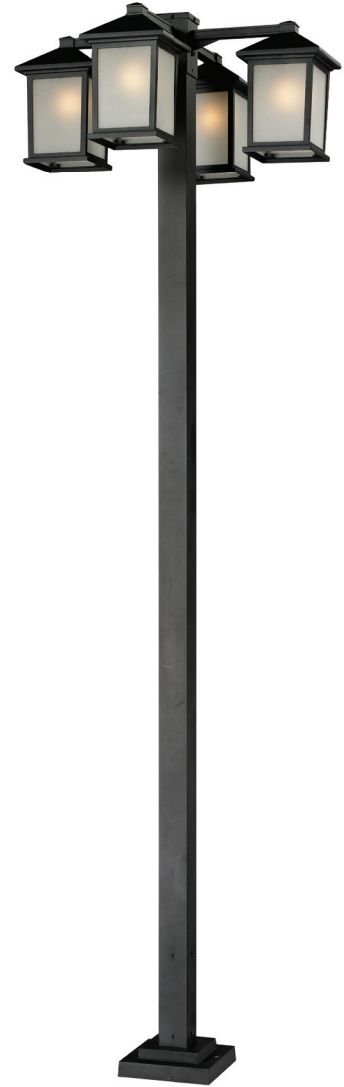

Holbrook

The timeless, mission styling of the Holbrook family displays clean lines to suit both contemporary and traditional decors. The glass panels are available in Seedy White paired with a Black finished fixture. These fixtures are comprised of cast aluminum which withstands nature's seasonal elements.

Back Plate measures:
6"W x 9.75"H

| A |

Back Plate measures:
5.25"W x 8"H

| B |

Back Plate measures:
4.5"W x 6"H

| C |

| D |

| E |

| F |

| G |

Fixtures "F" and "G"
are compatible
with 533PM-BK.

| H |

| I |

Fixtures "H" and "I"
are compatible
with SQPM-BK.

| J |

	Product	Bulbs/Wattage	L/ext.	W	H	Overall-H	Chain/Rods Length	Wire Length	Ceiling/Wall Plate Size
A	507B-BK	(1) 100W-m	10.75"	9.5"	15.75"	---	---	---	6"W x 9.75"H
B	507M-BK	(1) 100W-m	9.25"	8"	14"	---	---	---	5.25"W x 8"H
C	507S-BK	(1) 100W-m	7.25"	6"	10.25"	---	---	---	4.5"W x 6"H
D	507CHB-BK	(1) 100W-m	---	9.5"	15.25"	76.25"	60" chain	110"	5" diameter
E	507CHM-BK	(1) 100W-m	---	8"	13.5"	74.5"	60" chain	110"	5" diameter
F	507PHB-BK	(1) 100W-m	---	9.5"	18.5"	---	---	---	---
G	507PHM-BK	(1) 100W-m	---	8"	16"	---	---	---	---
H	537PHB-BK	(1) 100W-m	---	9.5"	17"	---	---	---	---
I	537PHM-BK	(1) 100W-m	---	8"	14.5"	---	---	---	---
J	507-4-536P-BK	(4) 100W-m	30"	30"	99"	---	---	---	---

All post lights come complete with mounting template, bolts and cap nuts. Cut post to suit desired height

Holbrook

The timeless, mission styling of the Holbrook family displays clean lines to suit both contemporary and traditional decors. The glass panels are available in Tinted Seedy paired with an Oil Rubbed Bronze finished fixture. These fixtures are comprised of cast aluminum which withstands nature's seasonal elements.