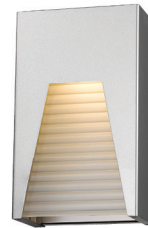

Millennial

Cutting edge design meets modern style with the Millennial collection of outdoor fixtures. The latest in LED technology brightly illuminates the unique Frosted Ribbed glass, Chiseled glass or Seedy glass back panel, while the sleek Silver, Black or Bronze finish complete this futuristic look.

| W |

| O |

| R |

| U |

| X |

	Product	Finishes	Source/Wattage	Source Lumens	CCT	CRI	L/ext.	W	H	Ceiling/Wall Plate
M	561B-DBZ-SL-FRB-LED	DBZ - Frosted Ribbed glass	(1) 14W LED	1100	3000K	>80	3.75"	8"	18"	8"W x 18"H
N	561M-DBZ-SL-FRB-LED	DBZ - Frosted Ribbed glass	(1) 12W LED	980	3000K	>80	3.75"	6"	13.25"	6"W x 13.25"H
O	561S-DBZ-SL-FRB-LED	DBZ - Frosted Ribbed glass	(1) 12W LED	980	3000K	>80	3.75"	6"	10"	6"W x 10"H
P	561B-DBZ-SL-SDY-LED	DBZ - Seedy glass	(1) 14W LED	1100	3000K	>80	3.75"	8"	18"	8"W x 18"H
Q	561M-DBZ-SL-SDY-LED	DBZ - Seedy glass	(1) 12W LED	980	3000K	>80	3.75"	6"	13.25"	6"W x 13.25"H
R	561S-DBZ-SL-SDY-LED	DBZ - Seedy glass	(1) 12W LED	980	3000K	>80	3.75"	6"	10"	6"W x 10"H
S	561B-SL-SL-FRB-LED	SL - Frosted Ribbed glass	(1) 14W LED	1100	3000K	>80	3.75"	8"	18"	8"W x 18"H
T	561M-SL-SL-FRB-LED	SL - Frosted Ribbed glass	(1) 12W LED	980	3000K	>80	3.75"	6"	13.25"	6"W x 13.25"H
U	561S-SL-SL-FRB-LED	SL - Frosted Ribbed glass	(1) 12W LED	980	3000K	>80	3.75"	6"	10"	6"W x 10"H
V	561B-SL-SL-SDY-LED	SL - Seedy glass	(1) 14W LED	1100	3000K	>80	3.75"	8"	18"	8"W x 18"H
W	561M-SL-SL-SDY-LED	SL - Seedy glass	(1) 12W LED	980	3000K	>80	3.75"	6"	13.25"	6"W x 13.25"H
X	561S-SL-SL-SDY-LED	SL - Seedy glass	(1) 12W LED	980	3000K	>80	3.75"	6"	10"	6"W x 10"H