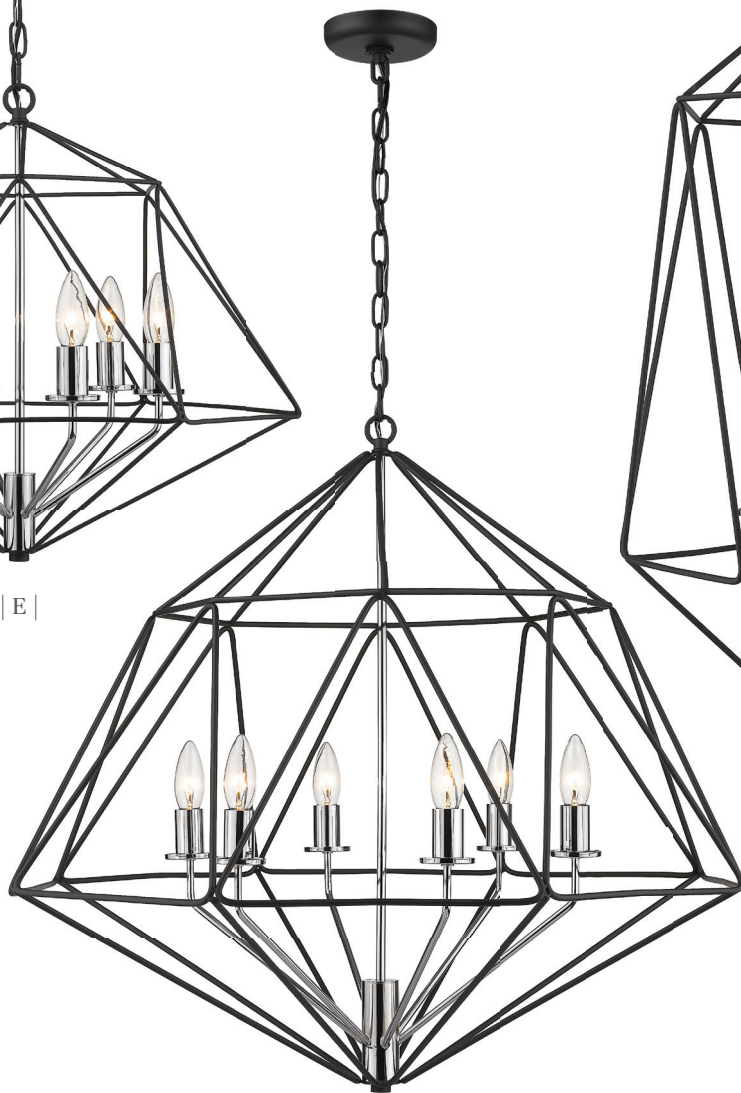

GEO

Geo is designed as geometric art, balanced with well-proportioned scale. The inner light cluster helps enhance the two-tone finish. Use as a single pendant or in multiples over a table to further elevate your design.

	Product	Bulbs/Wattage	W	H	Overall-H	Chain/Rods Length	Wire Length	Ceiling Plate Size
A	918SF-MB-CH	(3) 60W-c	18"	14.25"	14.25"	---	---	4.75" diameter
B	918MP-MB-CH	(1) 60W-m	11.75"	12.25"	84.5"	72" chain	110"	4.75" diameter
C	918-14MB-CH	(3) 60W-c	14.25"	17.75"	90"	72" chain	110"	4.75" diameter
D	918-18MB-CH	(5) 60W-c	18"	15"	87.25"	72" chain	110"	4.75" diameter

Finish

 Matte Black
 and Chrome

| E |

| F |

| G |

	Product	Bulbs/Wattage	W	H	Overall-H	Chain/Rods Length	Wire Length	Ceiling Plate Size
E	918-22MB-CH	(6) 60W-c	22.25"	19.25"	91.5"	72" chain	110"	4.75" diameter
F	918-30MB-CH	(6) 60W-c	30"	26.5"	98.75"	72" chain	110"	4.75" diameter
G	918-35MB-CH	(6) 60W-c	21.5"	35"	107.25"	72" chain	110"	4.75" diameter