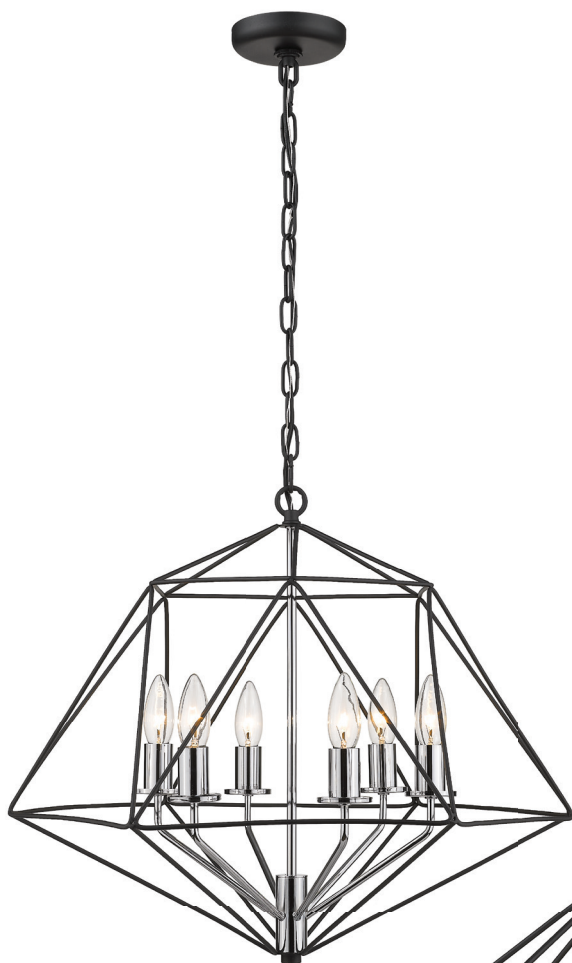

GEO

Geo is designed as geometric art, balanced with well-proportioned scale. The inner light cluster helps enhance the two-tone finish. Use as a single pendant or in multiples over a table to further elevate your design.

	Product	Bulbs/Wattage	W	H	Overall-H	Chain/Rods Length	Wire Length	Ceiling Plate Size
A	918SF-MB-CH	(3) 60W-c	18"	14.25"	14.25"	---	---	4.75" diameter
B	918MP-MB-CH	(1) 60W-m	11.75"	12.25"	84.5"	72" chain	110"	4.75" diameter
C	918-14MB-CH	(3) 60W-c	14.25"	17.75"	90"	72" chain	110"	4.75" diameter
D	918-18MB-CH	(5) 60W-c	18"	15"	87.25"	72" chain	110"	4.75" diameter

Finish

 Matte Black
 and Chrome

| E |

| F |

| G |

	Product	Bulbs/Wattage	W	H	Overall-H	Chain/Rods Length	Wire Length	Ceiling Plate Size
E	918-22MB-CH	(6) 60W-c	22.25"	19.25"	91.5"	72" chain	110"	4.75" diameter
F	918-30MB-CH	(6) 60W-c	30"	26.5"	98.75"	72" chain	110"	4.75" diameter
G	918-35MB-CH	(6) 60W-c	21.5"	35"	107.25"	72" chain	110"	4.75" diameter