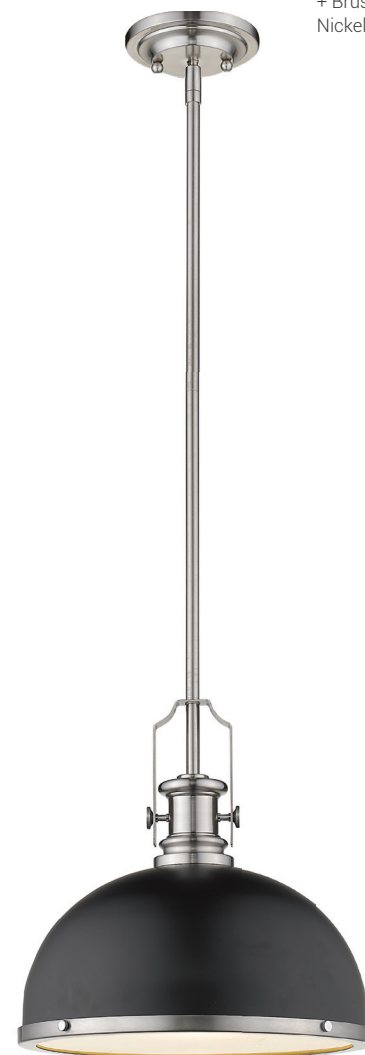

# Melange

Artfully designed and expertly crafted, the Mélange collection of pendants are perfect for any décor. All pendants use metal shades with glass diffusers for a warm glow, and have special metal detailing that gives the fixtures their signature look. Finishes include Brushed Nickel, Matte Black + Brushed Nickel, Chrome, Matte Black + Chrome, Heritage Brass, and Bronze + Heritage Brass. These finishes ensure a seamless addition to any decor.

	Product	Bulbs/Wattage	L/Ext.	W	H	Overall-H	Chain/Rods Length	Wire L.	Ceiling/Wall Plate Size
A	725MP-BN	(1) 100W-m	---	8.25"	11.75"	83.5"	5x12" + 1x6" + 1x3" rods	110"	5.5" diameter
B	725-3BN-D12BN	(3) 100W-m	52"	13.25"	21"	93"	5x12" + 1x6" + 1x3" rods	110"	5.5" diameter
C	725P12-BN	(1) 100W-m	---	13.25"	13"	84.75"	5x12" + 1x6" + 1x3" rods	110"	5.5" diameter

Finish  
  
 Matte Black  
 + Brushed  
 Nickel

| D |

| E |

| F |

	Product	Bulbs/Wattage	L/Ext.	W	H	Overall-H	Chain/Rods Length	Wire L.	Ceiling/Wall Plate Size
D	725MP-MB+BN	(1) 100W-m	---	8.25"	11.75"	83.5"	5x12" + 1x6" + 1x3" rods	110"	5.5" diameter
E	725-3BN-D12MB+BN	(3) 100W-m	52"	13.25"	21"	93"	5x12" + 1x6" + 1x3" rods	110"	5.5" diameter
F	725P12-MB+BN	(1) 100W-m	---	13.25"	13"	84.75"	5x12" + 1x6" + 1x3" rods	110"	5.5" diameter

Finish  
  
 Heritage  
 Brass

	Product	Bulbs/Wattage	L/Ext.	W	H	Overall-H	Chain/Rods Length	Wire L.	Ceiling/Wall Plate Size
G	725MP-HBR	(1) 100W-m	---	8.25"	11.75"	83.5"	5x12" + 1x6" + 1x3" rods	110"	5.5" diameter
H	725-3HBR-D12HBR	(3) 100W-m	52"	13.25"	21"	93"	5x12" + 1x6" + 1x3" rods	110"	5.5" diameter
I	725P12-HBR	(1) 100W-m	---	13.25"	13"	84.75"	5x12" + 1x6" + 1x3" rods	110"	5.5" diameter