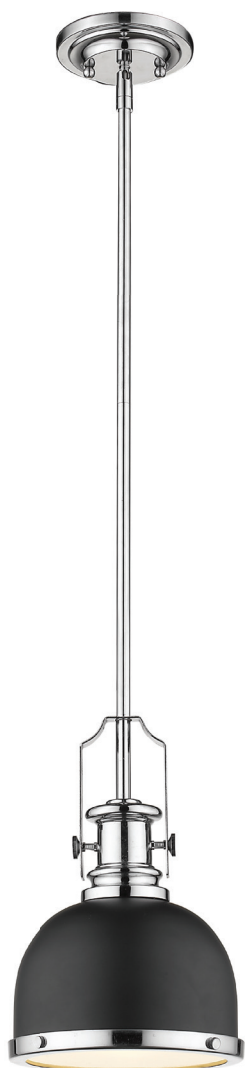

Finish

Matte Black +
Chrome

| P |