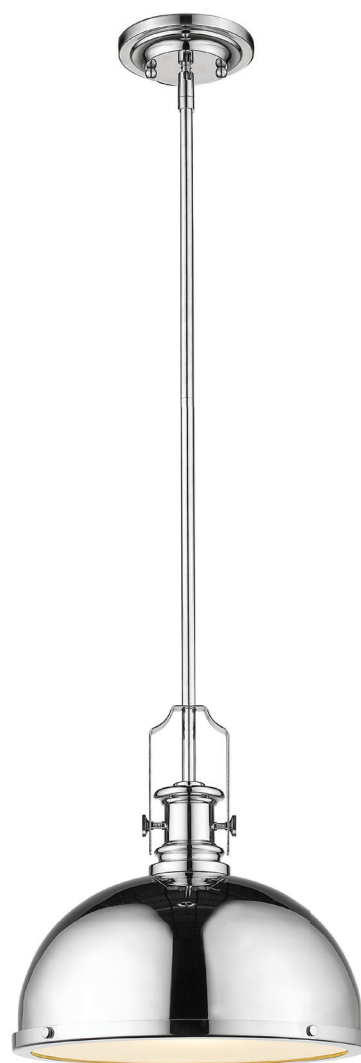

# Melange

Artfully designed and expertly crafted, the Mélange collection of pendants are perfect for any décor. All pendants use metal shades with glass diffusers for a warm glow, and have special metal detailing that gives the fixtures their signature look. Finishes include Brushed Nickel, Matte Black + Brushed Nickel, Chrome, Matte Black + Chrome, Heritage Brass, and Bronze + Heritage Brass. These finishes ensure a seamless addition to any decor.

Finish  
  
 Heritage  
 Brass

	Product	Bulbs/Wattage	L/Ext.	W	H	Overall-H	Chain/Rods Length	Wire L.	Ceiling/Wall Plate Size
G	725MP-HBR	(1) 100W-m	---	8.25"	11.75"	83.5"	5x12" + 1x6" + 1x3" rods	110"	5.5" diameter
H	725-3HBR-D12HBR	(3) 100W-m	52"	13.25"	21"	93"	5x12" + 1x6" + 1x3" rods	110"	5.5" diameter
I	725P12-HBR	(1) 100W-m	---	13.25"	13"	84.75"	5x12" + 1x6" + 1x3" rods	110"	5.5" diameter

Finish  
  
 Bronze +  
 Heritage  
 Brass

| J |

| K |

| K |

	Product	Bulbs/Wattage	L/Ext.	W	H	Overall-H	Chain/Rods Length	Wire L.	Ceiling/Wall Plate Size
J	725MP-BRZ+HBR	(1) 100W-m	---	8.25"	11.75"	83.5"	5x12" + 1x6" + 1x3" rods	110"	5.5" diameter
K	725-3HBR-D12BRZ+HBR	(3) 100W-m	52"	13.25"	21"	93"	5x12" + 1x6" + 1x3" rods	110"	5.5" diameter
L	725P12-BRZ+HBR	(1) 100W-m	---	13.25"	13"	84.75"	5x12" + 1x6" + 1x3" rods	110"	5.5" diameter

Finish  
  
 Chrome

| M |

| O |

| N |

	Product	Bulbs/Wattage	L/Ext.	W	H	Overall-H	Chain/Rods Length	Wire L.	Ceiling/Wall Plate Size
M	725MP-CH	(1) 100W-m	---	8.25"	11.75"	83.5"	5x12" + 1x6" + 1x3" rods	110"	5.5" diameter
N	725-3CH-D12CH	(3) 100W-m	52"	13.25"	21"	93"	5x12" + 1x6" + 1x3" rods	110"	5.5" diameter
O	725P12-CH	(1) 100W-m	---	13.25"	13"	84.75"	5x12" + 1x6" + 1x3" rods	110"	5.5" diameter