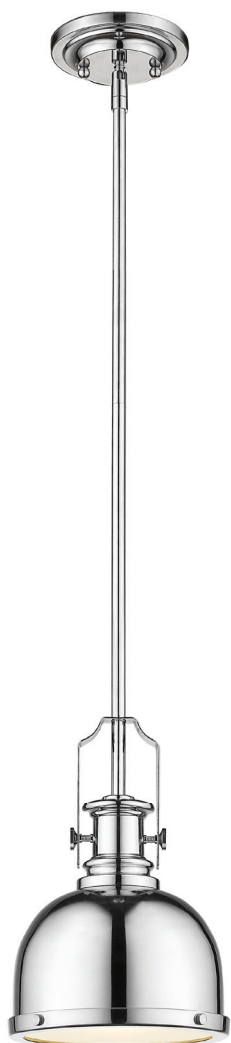

Finish

Chrome

| M |