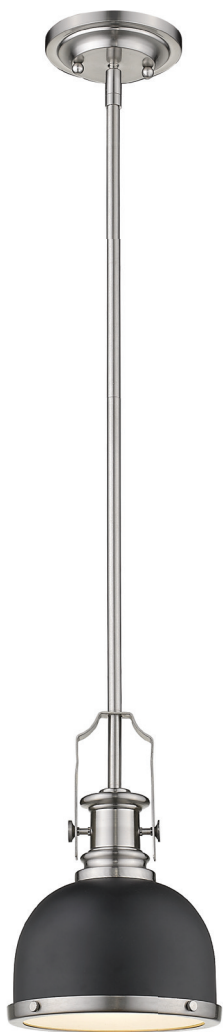

# Melange

Artfully designed and expertly crafted, the Mélange collection of pendants are perfect for any décor. All pendants use metal shades with glass diffusers for a warm glow, and have special metal detailing that gives the fixtures their signature look. Finishes include Brushed Nickel, Matte Black + Brushed Nickel, Chrome, Matte Black + Chrome, Heritage Brass, and Bronze + Heritage Brass. These finishes ensure a seamless addition to any decor.

	Product	Bulbs/Wattage	L/Ext.	W	H	Overall-H	Chain/Rods Length	Wire L.	Ceiling/Wall Plate Size
A	725MP-BN	(1) 100W-m	---	8.25"	11.75"	83.5"	5x12" + 1x6" + 1x3" rods	110"	5.5" diameter
B	725-3BN-D12BN	(3) 100W-m	52"	13.25"	21"	93"	5x12" + 1x6" + 1x3" rods	110"	5.5" diameter
C	725P12-BN	(1) 100W-m	---	13.25"	13"	84.75"	5x12" + 1x6" + 1x3" rods	110"	5.5" diameter

Finish  
  
 Matte Black  
 + Brushed  
 Nickel

| D |

| E |

| F |

	Product	Bulbs/Wattage	L/Ext.	W	H	Overall-H	Chain/Rods Length	Wire L.	Ceiling/Wall Plate Size
D	725MP-MB+BN	(1) 100W-m	---	8.25"	11.75"	83.5"	5x12" + 1x6" + 1x3" rods	110"	5.5" diameter
E	725-3BN-D12MB+BN	(3) 100W-m	52"	13.25"	21"	93"	5x12" + 1x6" + 1x3" rods	110"	5.5" diameter
F	725P12-MB+BN	(1) 100W-m	---	13.25"	13"	84.75"	5x12" + 1x6" + 1x3" rods	110"	5.5" diameter

Finish  
  
 Heritage  
 Brass

	Product	Bulbs/Wattage	L/Ext.	W	H	Overall-H	Chain/Rods Length	Wire L.	Ceiling/Wall Plate Size
G	725MP-HBR	(1) 100W-m	---	8.25"	11.75"	83.5"	5x12" + 1x6" + 1x3" rods	110"	5.5" diameter
H	725-3HBR-D12HBR	(3) 100W-m	52"	13.25"	21"	93"	5x12" + 1x6" + 1x3" rods	110"	5.5" diameter
I	725P12-HBR	(1) 100W-m	---	13.25"	13"	84.75"	5x12" + 1x6" + 1x3" rods	110"	5.5" diameter