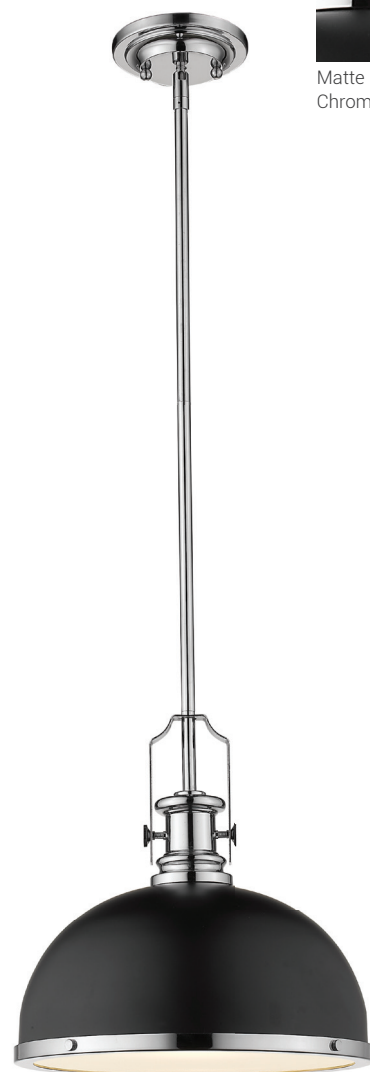

# Melange

Artfully designed and expertly crafted, the Mélange collection of pendants are perfect for any décor. All pendants use metal shades with glass diffusers for a warm glow, and have special metal detailing that gives the fixtures their signature look. Finishes include Brushed Nickel, Matte Black + Brushed Nickel, Chrome, Matte Black + Chrome, Heritage Brass, and Bronze + Heritage Brass. These finishes ensure a seamless addition to any decor.

Finish  
  
 Bronze +  
 Heritage  
 Brass

| J |

| K |

| K |

	Product	Bulbs/Wattage	L/Ext.	W	H	Overall-H	Chain/Rods Length	Wire L.	Ceiling/Wall Plate Size
J	725MP-BRZ+HBR	(1) 100W-m	---	8.25"	11.75"	83.5"	5x12" + 1x6" + 1x3" rods	110"	5.5" diameter
K	725-3HBR-D12BRZ+HBR	(3) 100W-m	52"	13.25"	21"	93"	5x12" + 1x6" + 1x3" rods	110"	5.5" diameter
L	725P12-BRZ+HBR	(1) 100W-m	---	13.25"	13"	84.75"	5x12" + 1x6" + 1x3" rods	110"	5.5" diameter

Finish  
  
 Chrome

| M |

| O |

| N |

	Product	Bulbs/Wattage	L/Ext.	W	H	Overall-H	Chain/Rods Length	Wire L.	Ceiling/Wall Plate Size
M	725MP-CH	(1) 100W-m	---	8.25"	11.75"	83.5"	5x12" + 1x6" + 1x3" rods	110"	5.5" diameter
N	725-3CH-D12CH	(3) 100W-m	52"	13.25"	21"	93"	5x12" + 1x6" + 1x3" rods	110"	5.5" diameter
O	725P12-CH	(1) 100W-m	---	13.25"	13"	84.75"	5x12" + 1x6" + 1x3" rods	110"	5.5" diameter

Finish  
  
 Matte Black +  
 Chrome

| P |

| R |

| Q |

	Product	Bulbs/Wattage	L/Ext.	W	H	Overall-H	Chain/Rods Length	Wire L.	Ceiling/Wall Plate Size
P	725MP-MB+CH	(1) 100W-m	---	8.25"	11.75"	83.5"	5x12" + 1x6" + 1x3" rods	110"	5.5" diameter
Q	725-3CH-D12MB+CH	(3) 100W-m	52"	13.25"	21"	93"	5x12" + 1x6" + 1x3" rods	110"	5.5" diameter
R	725P12-MB+CH	(1) 100W-m	---	13.25"	13"	84.75"	5x12" + 1x6" + 1x3" rods	110"	5.5" diameter