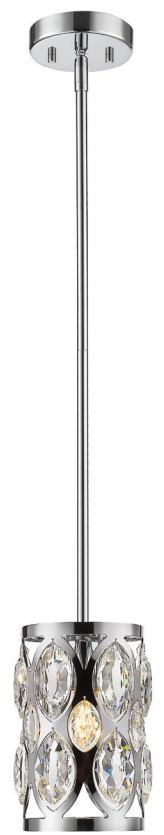

Dealey

With beautiful crystal adornments and finishes inspired by elegant riches, the Dealey collection of fixtures is the definition of treasure. The minimalistic metal designs allow the crystals to be the centerpiece of the fixtures, with your choice of a complimentary Heritage Brass or Chrome, and now the new Matte Black finish. Available in several styles, the Dealey collection is a piece of timeless beauty.

Finish

 Matte Black

| A |

	Product	Bulbs/Wattage	W	H	Overall-H	Chain/Rods	Wire L.	Ceiling/Wall Plate Size
A	6010-30MB	(8) 60W-c	30.25"	8.75"	80"	5x12" + 1x6" + 1x3" rods	110"	4.75" diameter

| B |

Items C, D, E and F are convertible to semi-flush mount.

	Product	Bulbs/Wattage	W	H	Overall-H	Chain/Rods	Wire L.	Ceiling/Wall Plate Size
A	6010-24CH	(6) 60W-c	23.25"	9"	81.5"	5x12" + 1x6" + 1x3" rods	110"	4.75" diameter
B	6010-20CH	(5) 60W-c	19.75"	9"	81.5"	5x12" + 1x6" + 1x3" rods	110"	4.75" diameter
C	6010-12CH	(3) 60W-c	12"	9"	81.5"	5x12" + 1x6" + 1x3" rods	110"	4.75" diameter
D	6010-30CH	(8) 60W-c	30.25"	8.75"	80"	5x12" + 1x6" + 1x3" rods	110"	4.75" diameter

Finish

 Chrome

| E |

| G |

| F |

| H |

| I |

	Product	Bulbs/Wattage	L/Ext.	W	H	Overall-H	Chain/Rods	Wire L.	Ceiling/Wall Plate Size
E	6010F12CH	(3) 60W-c	---	12"	9.75"	---	---	---	12" diameter
F	6010F15CH	(4) 60W-c	---	15.75"	9.75"	---	---	---	15.75" diameter
G	6010-2S-CH	(2) 60W-c	4"	8.5"	9.25"	---	---	---	8.5" x 9.25"
H	6010-42CH	(7) 60W-c	43.5"	9.25"	9"	81.5"	10x12" + 2x6" + 2x3" rods	110"	17.75" x 4.75"
I	6010MP-CH	(1) 60W-m	---	6.5"	9"	81.5"	5x12" + 1x6" + 1x3" rods	110"	4.75" diameter