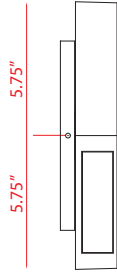

| C |

Back Plate measures:  
8"W x 8"H

| A |

Back Plate measures:  
8"W x 8"H

| B |

Back Plate measures:  
6.5"W x 6.5"H

| D |

Back Plate measures:  
6.5"W x 6.5"H

Color Temperature - **2700K**  
CRI (Color Rendering Index) **>90**  
**Replaceable components**

	Product	Source/Wattage	Source Lumens	Delivered Lumens	CCT	CRI	L/Ext.	W	H	Wall Plate Size
A	572B-SL-LED	(2) 10W LED	1800	609	2700K	>90	2.5"	11.25"	11.25"	8"W x 8"H
B	572S-SL-LED	(2) 8W LED	1440	494	2700K	>90	2.5"	9.25"	9.25"	6.5"W x 6.5"H
C	572B-BK-LED	(2) 10W LED	1800	439	2700K	>90	2.5"	11.25"	11.25"	8"W x 8"H
D	572S-BK-LED	(2) 8W LED	1440	369	2700K	>90	2.5"	9.25"	9.25"	6.5"W x 6.5"H

| E |

Back Plate measures:  
8"W x 8"H

| G |

Back Plate measures:  
8"W x 8"H

| F |

Back Plate measures:  
6.5"W x 6.5"H

| H |

Back Plate measures:  
6.5"W x 6.5"H

	Product	Source/Wattage	Source Lumens	Delivered Lumens	CCT	CRI	L/Ext.	W	H	Wall Plate Size
E	573B-SL-LED	(1) 10W LED	900	310	2700K	>90	2.5"	11.25"	11.25"	8"W x 8"H
F	573S-SL-LED	(1) 8W LED	720	237	2700K	>90	2.5"	9.25"	9.25"	6.5"W x 6.5"H
G	573B-BK-LED	(1) 10W LED	900	240	2700K	>90	2.5"	11.25"	11.25"	8"W x 8"H
H	573S-BK-LED	(1) 8W LED	720	180	2700K	>90	2.5"	9.25"	9.25"	6.5"W x 6.5"H