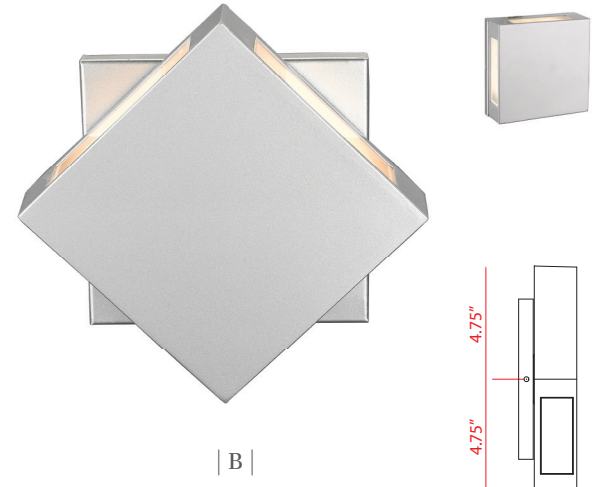

# Quadrate

Ultra-sleek and futuristic, the Quadrate outdoor fixtures leave a lasting impression of contemporary excellence. Single side light or two side light, and adjustable square detailing allows you to position your light pattern output in a diamond pattern or in a right angle pattern. Yes, this fixture turns even after it has been installed, so change your mind, just turn it, and with the latest in replaceable LED technology lighting the way. Available in Black or Silver, add these outdoor fixtures to any modern decor.

| C |

Back Plate measures:  
8"W x 8"H

| A |

Back Plate measures:  
8"W x 8"H

| B |

Back Plate measures:  
6.5"W x 6.5"H

| D |

Back Plate measures:  
6.5"W x 6.5"H

| E |

Back Plate measures:  
8"W x 8"H

| G |

Back Plate measures:  
8"W x 8"H

| F |

Back Plate measures:  
6.5"W x 6.5"H

| H |

Back Plate measures:  
6.5"W x 6.5"H

	Product	Source/Wattage	Source Lumens	Delivered Lumens	CCT	CRI	L/Ext.	W	H	Wall Plate Size
E	573B-SL-LED	(1) 10W LED	900	310	2700K	>90	2.5"	11.25"	11.25"	8"W x 8"H
F	573S-SL-LED	(1) 8W LED	720	237	2700K	>90	2.5"	9.25"	9.25"	6.5"W x 6.5"H
G	573B-BK-LED	(1) 10W LED	900	240	2700K	>90	2.5"	11.25"	11.25"	8"W x 8"H
H	573S-BK-LED	(1) 8W LED	720	180	2700K	>90	2.5"	9.25"	9.25"	6.5"W x 6.5"H