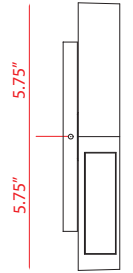

| C |

Back Plate measures:  
8"W x 8"H

| A |

Back Plate measures:  
8"W x 8"H

| B |

Back Plate measures:  
6.5"W x 6.5"H

| D |

Back Plate measures:  
6.5"W x 6.5"H

Color Temperature - **2700K**  
CRI (Color Rendering Index) **>90**  
**Replaceable components**

	Product	Source/Wattage	Source Lumens	Delivered Lumens	CCT	CRI	L/Ext.	W	H	Wall Plate Size
A	572B-SL-LED	(2) 10W LED	1800	609	2700K	>90	2.5"	11.25"	11.25"	8"W x 8"H
B	572S-SL-LED	(2) 8W LED	1440	494	2700K	>90	2.5"	9.25"	9.25"	6.5"W x 6.5"H
C	572B-BK-LED	(2) 10W LED	1800	439	2700K	>90	2.5"	11.25"	11.25"	8"W x 8"H
D	572S-BK-LED	(2) 8W LED	1440	369	2700K	>90	2.5"	9.25"	9.25"	6.5"W x 6.5"H

| E |

Back Plate measures:  
8"W x 8"H

| G |

Back Plate measures:  
8"W x 8"H

| F |

Back Plate measures:  
6.5"W x 6.5"H

| H |

Back Plate measures:  
6.5"W x 6.5"H

	Product	Source/Wattage	Source Lumens	Delivered Lumens	CCT	CRI	L/Ext.	W	H	Wall Plate Size
E	573B-SL-LED	(1) 10W LED	900	310	2700K	>90	2.5"	11.25"	11.25"	8"W x 8"H
F	573S-SL-LED	(1) 8W LED	720	237	2700K	>90	2.5"	9.25"	9.25"	6.5"W x 6.5"H
G	573B-BK-LED	(1) 10W LED	900	240	2700K	>90	2.5"	11.25"	11.25"	8"W x 8"H
H	573S-BK-LED	(1) 8W LED	720	180	2700K	>90	2.5"	9.25"	9.25"	6.5"W x 6.5"H