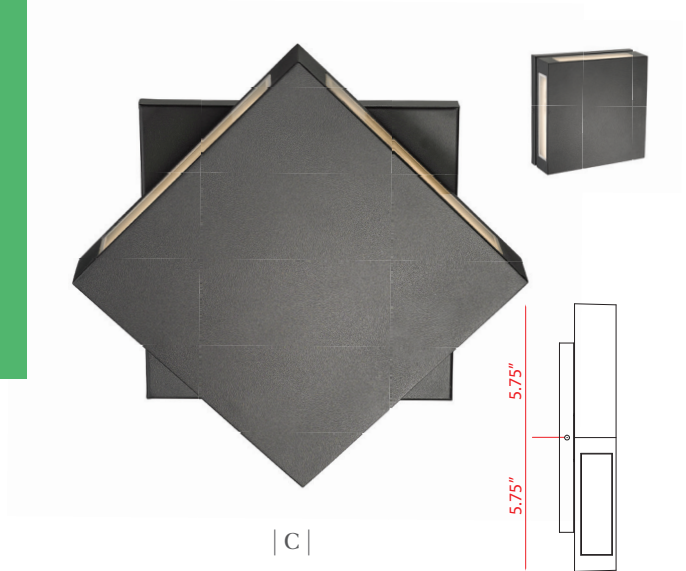

# Quadrate

Ultra-sleek and futuristic, the Quadrate outdoor fixtures leave a lasting impression of contemporary excellence. Single side light or two side light, and adjustable square detailing allows you to position your light pattern output in a diamond pattern or in a right angle pattern. Yes, this fixture turns even after it has been installed, so change your mind, just turn it, and with the latest in replaceable LED technology lighting the way. Available in Black or Silver, add these outdoor fixtures to any modern decor.

| C |

Back Plate measures:  
8"W x 8"H

| A |

Back Plate measures:  
8"W x 8"H

| B |

Back Plate measures:  
6.5"W x 6.5"H

| D |

Back Plate measures:  
6.5"W x 6.5"H

Color Temperature - **2700K**  
CRI (Color Rendering Index) **>90**  
**Replaceable components**

	Product	Source/Wattage	Source Lumens	Delivered Lumens	CCT	CRI	L/Ext.	W	H	Wall Plate Size
A	572B-SL-LED	(2) 10W LED	1800	609	2700K	>90	2.5"	11.25"	11.25"	8"W x 8"H
B	572S-SL-LED	(2) 8W LED	1440	494	2700K	>90	2.5"	9.25"	9.25"	6.5"W x 6.5"H
C	572B-BK-LED	(2) 10W LED	1800	439	2700K	>90	2.5"	11.25"	11.25"	8"W x 8"H
D	572S-BK-LED	(2) 8W LED	1440	369	2700K	>90	2.5"	9.25"	9.25"	6.5"W x 6.5"H

| E |

Back Plate measures:  
8"W x 8"H

| G |

Back Plate measures:  
8"W x 8"H

| F |

Back Plate measures:  
6.5"W x 6.5"H

| H |

Back Plate measures:  
6.5"W x 6.5"H