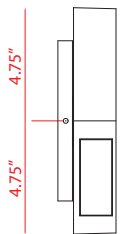

| C |

Back Plate measures:  
8"W x 8"H

| A |

Back Plate measures:  
8"W x 8"H

| B |

Back Plate measures:  
6.5"W x 6.5"H

| D |

Back Plate measures:  
6.5"W x 6.5"H

Color Temperature - **2700K**  
CRI (Color Rendering Index) **>90**  
**Replaceable components**

	Product	Source/Wattage	Source Lumens	Delivered Lumens	CCT	CRI	L/Ext.	W	H	Wall Plate Size
A	572B-SL-LED	(2) 10W LED	1800	609	2700K	>90	2.5"	11.25"	11.25"	8"W x 8"H
B	572S-SL-LED	(2) 8W LED	1440	494	2700K	>90	2.5"	9.25"	9.25"	6.5"W x 6.5"H
C	572B-BK-LED	(2) 10W LED	1800	439	2700K	>90	2.5"	11.25"	11.25"	8"W x 8"H
D	572S-BK-LED	(2) 8W LED	1440	369	2700K	>90	2.5"	9.25"	9.25"	6.5"W x 6.5"H

| E |

Back Plate measures:  
8"W x 8"H

| G |

Back Plate measures:  
8"W x 8"H

| F |

Back Plate measures:  
6.5"W x 6.5"H

| H |

Back Plate measures:  
6.5"W x 6.5"H

	Product	Source/Wattage	Source Lumens	Delivered Lumens	CCT	CRI	L/Ext.	W	H	Wall Plate Size
E	573B-SL-LED	(1) 10W LED	900	310	2700K	>90	2.5"	11.25"	11.25"	8"W x 8"H
F	573S-SL-LED	(1) 8W LED	720	237	2700K	>90	2.5"	9.25"	9.25"	6.5"W x 6.5"H
G	573B-BK-LED	(1) 10W LED	900	240	2700K	>90	2.5"	11.25"	11.25"	8"W x 8"H
H	573S-BK-LED	(1) 8W LED	720	180	2700K	>90	2.5"	9.25"	9.25"	6.5"W x 6.5"H