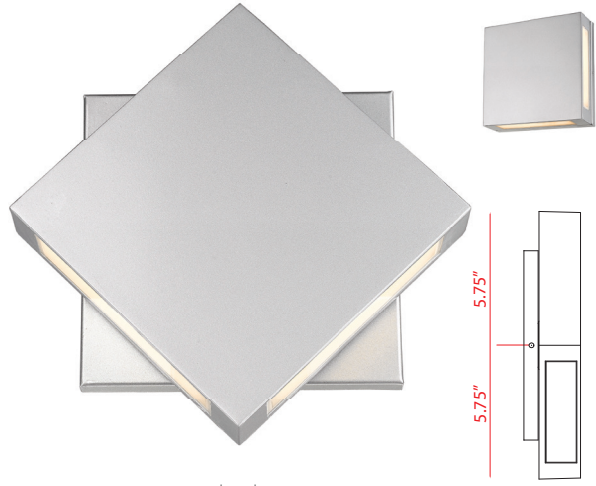

# Quadrate

Ultra-sleek and futuristic, the Quadrate outdoor fixtures leave a lasting impression of contemporary excellence. Single side light or two side light, and adjustable square detailing allows you to position your light pattern output in a diamond pattern or in a right angle pattern. Yes, this fixture turns even after it has been installed, so change your mind, just turn it, and with the latest in replaceable LED technology lighting the way. Available in Black or Silver, add these outdoor fixtures to any modern decor.

| C |

Back Plate measures:  
8"W x 8"H

| A |

Back Plate measures:  
8"W x 8"H

| B |

Back Plate measures:  
6.5"W x 6.5"H

| D |

Back Plate measures:  
6.5"W x 6.5"H

Color Temperature - **2700K**  
CRI (Color Rendering Index) **>90**  
**Replaceable components**

	Product	Source/Wattage	Source Lumens	Delivered Lumens	CCT	CRI	L/Ext.	W	H	Wall Plate Size
A	572B-SL-LED	(2) 10W LED	1800	609	2700K	>90	2.5"	11.25"	11.25"	8"W x 8"H
B	572S-SL-LED	(2) 8W LED	1440	494	2700K	>90	2.5"	9.25"	9.25"	6.5"W x 6.5"H
C	572B-BK-LED	(2) 10W LED	1800	439	2700K	>90	2.5"	11.25"	11.25"	8"W x 8"H
D	572S-BK-LED	(2) 8W LED	1440	369	2700K	>90	2.5"	9.25"	9.25"	6.5"W x 6.5"H

| E |

Back Plate measures:  
8"W x 8"H

| G |

Back Plate measures:  
8"W x 8"H

| F |

Back Plate measures:  
6.5"W x 6.5"H

| H |

Back Plate measures:  
6.5"W x 6.5"H