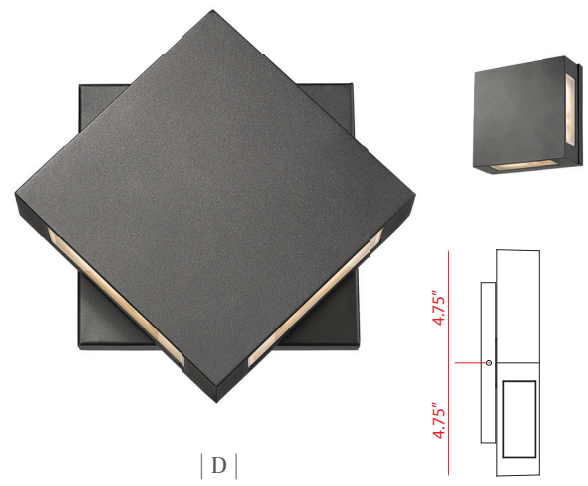

# Quadrate

Ultra-sleek and futuristic, the Quadrate outdoor fixtures leave a lasting impression of contemporary excellence. Single side light or two side light, and adjustable square detailing allows you to position your light pattern output in a diamond pattern or in a right angle pattern. Yes, this fixture turns even after it has been installed, so change your mind, just turn it, and with the latest in replaceable LED technology lighting the way. Available in Black or Silver, add these outdoor fixtures to any modern decor.

| C |

Back Plate measures:  
8"W x 8"H

| A |

Back Plate measures:  
8"W x 8"H

| B |

Back Plate measures:  
6.5"W x 6.5"H

| D |

Back Plate measures:  
6.5"W x 6.5"H

Color Temperature - **2700K**  
CRI (Color Rendering Index) **>90**  
**Replaceable components**

	Product	Source/Wattage	Source Lumens	Delivered Lumens	CCT	CRI	L/Ext.	W	H	Wall Plate Size
A	572B-SL-LED	(2) 10W LED	1800	609	2700K	>90	2.5"	11.25"	11.25"	8"W x 8"H
B	572S-SL-LED	(2) 8W LED	1440	494	2700K	>90	2.5"	9.25"	9.25"	6.5"W x 6.5"H
C	572B-BK-LED	(2) 10W LED	1800	439	2700K	>90	2.5"	11.25"	11.25"	8"W x 8"H
D	572S-BK-LED	(2) 8W LED	1440	369	2700K	>90	2.5"	9.25"	9.25"	6.5"W x 6.5"H

| E |

Back Plate measures:  
8"W x 8"H

| G |

Back Plate measures:  
8"W x 8"H

| F |

Back Plate measures:  
6.5"W x 6.5"H

| H |

Back Plate measures:  
6.5"W x 6.5"H