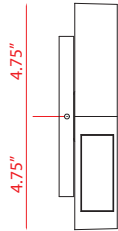

| C |

Back Plate measures:  
8"W x 8"H

| A |

Back Plate measures:  
8"W x 8"H

| B |

Back Plate measures:  
6.5"W x 6.5"H

| D |

Back Plate measures:  
6.5"W x 6.5"H

Color Temperature - **2700K**  
CRI (Color Rendering Index) **>90**  
**Replaceable components**

	Product	Source/Wattage	Source Lumens	Delivered Lumens	CCT	CRI	L/Ext.	W	H	Wall Plate Size
A	572B-SL-LED	(2) 10W LED	1800	609	2700K	>90	2.5"	11.25"	11.25"	8"W x 8"H
B	572S-SL-LED	(2) 8W LED	1440	494	2700K	>90	2.5"	9.25"	9.25"	6.5"W x 6.5"H
C	572B-BK-LED	(2) 10W LED	1800	439	2700K	>90	2.5"	11.25"	11.25"	8"W x 8"H
D	572S-BK-LED	(2) 8W LED	1440	369	2700K	>90	2.5"	9.25"	9.25"	6.5"W x 6.5"H

| E |

Back Plate measures:  
8"W x 8"H

| G |

Back Plate measures:  
8"W x 8"H

| F |

Back Plate measures:  
6.5"W x 6.5"H

| H |

Back Plate measures:  
6.5"W x 6.5"H

	Product	Source/Wattage	Source Lumens	Delivered Lumens	CCT	CRI	L/Ext.	W	H	Wall Plate Size
E	573B-SL-LED	(1) 10W LED	900	310	2700K	>90	2.5"	11.25"	11.25"	8"W x 8"H
F	573S-SL-LED	(1) 8W LED	720	237	2700K	>90	2.5"	9.25"	9.25"	6.5"W x 6.5"H
G	573B-BK-LED	(1) 10W LED	900	240	2700K	>90	2.5"	11.25"	11.25"	8"W x 8"H
H	573S-BK-LED	(1) 8W LED	720	180	2700K	>90	2.5"	9.25"	9.25"	6.5"W x 6.5"H