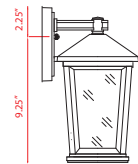

Back Plate measures:
7.25"W x 10.5"H

| A |

Back Plate measures:
5.75"W x 8.25"H

| B |

Back Plate measures:
4.5"W x 6.75"H

| C |

Back Plate measures:
4.5"W x 5.5"H

| D |

| E |

| F |

| G |

	Product	Bulbs/Wattage	L/Ext.	W	H	Overall-H	Chain/Rods Length	Wire Length	Ceiling/Wall Plate Size
A	568XL-BK	(3) 60W-c	13.5"	12"	22.5"	---	---	---	7.25"W x 10.5"H
B	568B-BK	(2) 60W-c	11"	9.5"	17.75"	---	---	---	5.75"W x 8.25"H
C	568M-BK	(2) 60W-c	9.25"	8"	15"	---	---	---	4.5"W x 6.75"H
D	568S-BK	(1) 100W-m	7.25"	6.25"	11.5"	---	---	---	4.5"W x 5.5"H
E	568F-BK	(3) 40W-m	---	12"	6"	---	---	---	12" x 12"
F	568CHB-BK	(2) 60W-c	---	9.5"	17.5"	92.75"	72" chain	110"	5" x 5"
G	568CHXL-BK	(3) 60W-c	---	12"	21.5"	96.75"	72" chain	110"	5" x 5"

| E |

| F |

| G |

	Product	Bulbs/Wattage	L/Ext.	W	H	Overall-H	Chain/Rods Length	Wire Length	Ceiling/Wall Plate Size
A	568XL-ORB	(3) 60W-c	13.5"	12"	22.5"	---	---	---	7.25"W x 10.5"H
B	568B-ORB	(2) 60W-c	11"	9.5"	17.75"	---	---	---	5.75"W x 8.25"H
C	568M-ORB	(2) 60W-c	9.25"	8"	15"	---	---	---	4.5"W x 6.75"H
D	568S-ORB	(1) 100W-m	7.25"	6.25"	11.5"	---	---	---	4.5"W x 5.5"H
E	568F-ORB	(3) 40W-m	---	12"	6"	---	---	---	12" x 12"
F	568CHB-ORB	(2) 60W-c	---	9.5"	17.5"	92.75"	72" chain	110"	5" x 5"
G	568CHXL-ORB	(3) 60W-c	---	12"	21.5"	96.75"	72" chain	110"	5" x 5"