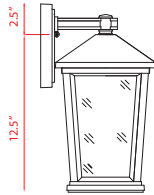

Back Plate measures:
7.25"W x 10.5"H

| A |

Back Plate measures:
5.75"W x 8.25"H

| B |

Back Plate measures:
4.5"W x 6.75"H

| C |

Back Plate measures:
4.5"W x 5.5"H

| D |

| E |

| F |

| G |

	Product	Bulbs/Wattage	L/Ext.	W	H	Overall-H	Chain/Rods Length	Wire Length	Ceiling/Wall Plate Size
A	568XL-BK	(3) 60W-c	13.5"	12"	22.5"	---	---	---	7.25"W x 10.5"H
B	568B-BK	(2) 60W-c	11"	9.5"	17.75"	---	---	---	5.75"W x 8.25"H
C	568M-BK	(2) 60W-c	9.25"	8"	15"	---	---	---	4.5"W x 6.75"H
D	568S-BK	(1) 100W-m	7.25"	6.25"	11.5"	---	---	---	4.5"W x 5.5"H
E	568F-BK	(3) 40W-m	---	12"	6"	---	---	---	12" x 12"
F	568CHB-BK	(2) 60W-c	---	9.5"	17.5"	92.75"	72" chain	110"	5" x 5"
G	568CHXL-BK	(3) 60W-c	---	12"	21.5"	96.75"	72" chain	110"	5" x 5"

| E |

| F |

| G |

	Product	Bulbs/Wattage	L/Ext.	W	H	Overall-H	Chain/Rods Length	Wire Length	Ceiling/Wall Plate Size
A	568XL-ORB	(3) 60W-c	13.5"	12"	22.5"	---	---	---	7.25"W x 10.5"H
B	568B-ORB	(2) 60W-c	11"	9.5"	17.75"	---	---	---	5.75"W x 8.25"H
C	568M-ORB	(2) 60W-c	9.25"	8"	15"	---	---	---	4.5"W x 6.75"H
D	568S-ORB	(1) 100W-m	7.25"	6.25"	11.5"	---	---	---	4.5"W x 5.5"H
E	568F-ORB	(3) 40W-m	---	12"	6"	---	---	---	12" x 12"
F	568CHB-ORB	(2) 60W-c	---	9.5"	17.5"	92.75"	72" chain	110"	5" x 5"
G	568CHXL-ORB	(3) 60W-c	---	12"	21.5"	96.75"	72" chain	110"	5" x 5"