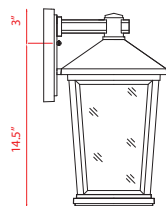

Back Plate measures:
7.25"W x 10.5"H

| A |

Back Plate measures:
5.75"W x 8.25"H

| B |

Back Plate measures:
4.5"W x 6.75"H

| C |

Back Plate measures:
4.5"W x 5.5"H

| D |

| E |

| F |

| G |

	Product	Bulbs/Wattage	L/Ext.	W	H	Overall-H	Chain/Rods Length	Wire Length	Ceiling/Wall Plate Size
A	568XL-BK	(3) 60W-c	13.5"	12"	22.5"	---	---	---	7.25"W x 10.5"H
B	568B-BK	(2) 60W-c	11"	9.5"	17.75"	---	---	---	5.75"W x 8.25"H
C	568M-BK	(2) 60W-c	9.25"	8"	15"	---	---	---	4.5"W x 6.75"H
D	568S-BK	(1) 100W-m	7.25"	6.25"	11.5"	---	---	---	4.5"W x 5.5"H
E	568F-BK	(3) 40W-m	---	12"	6"	---	---	---	12" x 12"
F	568CHB-BK	(2) 60W-c	---	9.5"	17.5"	92.75"	72" chain	110"	5" x 5"
G	568CHXL-BK	(3) 60W-c	---	12"	21.5"	96.75"	72" chain	110"	5" x 5"

	Product	Bulbs/Wattage	W	H
L	568PHBR-567P-BK	(2) 60W-c	9.5"	83"
M	568PHXLR-567P-BK	(3) 60W-c	12"	85.5"

Cut post to desired height.
All post lights come complete with mounting template, bolts and cap nuts.
Go to z-lite.com for more options.