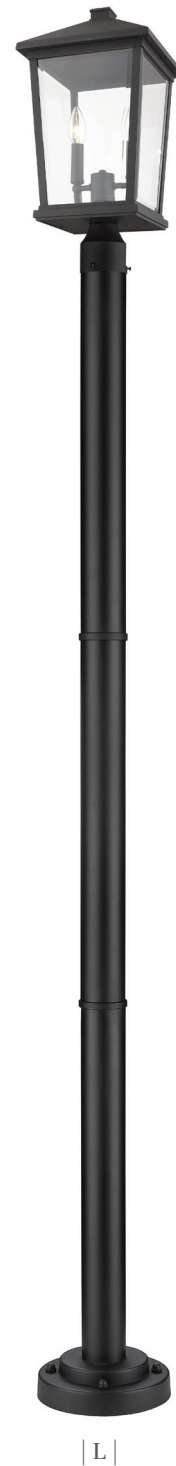

Product	Bulbs/Wattage	W	H
H	568PHXLR-BK	(3) 60W-c	12"	23.5"
I	568PHBR-BK	(2) 60W-c	9.5"	19.5"
J	568PHXLS-BK	(3) 60W-c	12"	22.25"
K	568PHBS-BK	(2) 60W-c	9.5"	19.5"

	Product	Bulbs/Wattage	W	H
L	568PHBR-567P-BK	(2) 60W-c	9.5"	83"
M	568PHXLR-567P-BK	(3) 60W-c	12"	85.5"

Cut post to desired height.
All post lights come complete with mounting template, bolts and cap nuts.
Go to z-lite.com for more options.