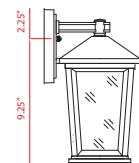

Back Plate measures:
7.25"W x 10.5"H

| A |

Back Plate measures:
5.75"W x 8.25"H

| B |

Back Plate measures:
4.5"W x 6.75"H

| C |

Back Plate measures:
4.5"W x 5.5"H

| D |

| E |

| F |

| G |

	Product	Bulbs/Wattage	L/Ext.	W	H	Overall-H	Chain/Rods Length	Wire Length	Ceiling/Wall Plate Size
A	568XL-BK	(3) 60W-c	13.5"	12"	22.5"	---	---	---	7.25"W x 10.5"H
B	568B-BK	(2) 60W-c	11"	9.5"	17.75"	---	---	---	5.75"W x 8.25"H
C	568M-BK	(2) 60W-c	9.25"	8"	15"	---	---	---	4.5"W x 6.75"H
D	568S-BK	(1) 100W-m	7.25"	6.25"	11.5"	---	---	---	4.5"W x 5.5"H
E	568F-BK	(3) 40W-m	---	12"	6"	---	---	---	12" x 12"
F	568CHB-BK	(2) 60W-c	---	9.5"	17.5"	92.75"	72" chain	110"	5" x 5"
G	568CHXL-BK	(3) 60W-c	---	12"	21.5"	96.75"	72" chain	110"	5" x 5"

| E |

| F |

| G |

	Product	Bulbs/Wattage	L/Ext.	W	H	Overall-H	Chain/Rods Length	Wire Length	Ceiling/Wall Plate Size
A	568XL-ORB	(3) 60W-c	13.5"	12"	22.5"	---	---	---	7.25"W x 10.5"H
B	568B-ORB	(2) 60W-c	11"	9.5"	17.75"	---	---	---	5.75"W x 8.25"H
C	568M-ORB	(2) 60W-c	9.25"	8"	15"	---	---	---	4.5"W x 6.75"H
D	568S-ORB	(1) 100W-m	7.25"	6.25"	11.5"	---	---	---	4.5"W x 5.5"H
E	568F-ORB	(3) 40W-m	---	12"	6"	---	---	---	12" x 12"
F	568CHB-ORB	(2) 60W-c	---	9.5"	17.5"	92.75"	72" chain	110"	5" x 5"
G	568CHXL-ORB	(3) 60W-c	---	12"	21.5"	96.75"	72" chain	110"	5" x 5"