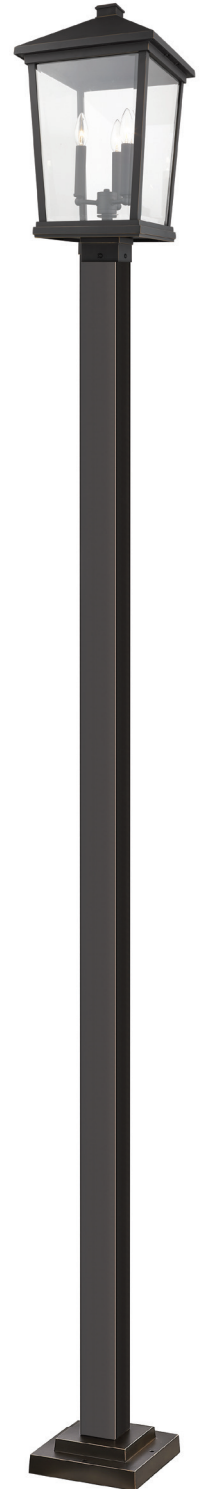

| M |

	Product	Bulbs/Wattage	W	H
L	568PHBR-519P-ORB	(2) 60W-c	9.5"	103.25"
M	568PHXLS-536P-ORB	(2) 60W-c	9.5"	104.5"

Cut post to desired height.
All post lights come complete with mounting template, bolts and cap nuts.
Go to z-lite.com for more options.