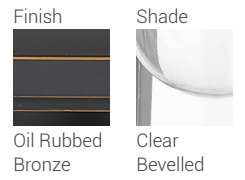

Oil Rubbed Bronze

Clear Bevelled