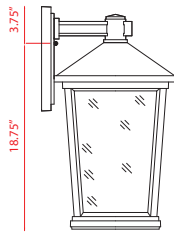

Back Plate measures:
7.25"W x 10.5"H

| A |

Back Plate measures:
5.75"W x 8.25"H

| B |

Back Plate measures:
4.5"W x 6.75"H

| C |

Back Plate measures:
4.5"W x 5.5"H

| D |

| E |

| F |

| G |

	Product	Bulbs/Wattage	L/Ext.	W	H	Overall-H	Chain/Rods Length	Wire Length	Ceiling/Wall Plate Size
A	568XL-BK	(3) 60W-c	13.5"	12"	22.5"	---	---	---	7.25"W x 10.5"H
B	568B-BK	(2) 60W-c	11"	9.5"	17.75"	---	---	---	5.75"W x 8.25"H
C	568M-BK	(2) 60W-c	9.25"	8"	15"	---	---	---	4.5"W x 6.75"H
D	568S-BK	(1) 100W-m	7.25"	6.25"	11.5"	---	---	---	4.5"W x 5.5"H
E	568F-BK	(3) 40W-m	---	12"	6"	---	---	---	12" x 12"
F	568CHB-BK	(2) 60W-c	---	9.5"	17.5"	92.75"	72" chain	110"	5" x 5"
G	568CHXL-BK	(3) 60W-c	---	12"	21.5"	96.75"	72" chain	110"	5" x 5"

| E |

| F |

| G |

	Product	Bulbs/Wattage	L/Ext.	W	H	Overall-H	Chain/Rods Length	Wire Length	Ceiling/Wall Plate Size
A	568XL-ORB	(3) 60W-c	13.5"	12"	22.5"	---	---	---	7.25"W x 10.5"H
B	568B-ORB	(2) 60W-c	11"	9.5"	17.75"	---	---	---	5.75"W x 8.25"H
C	568M-ORB	(2) 60W-c	9.25"	8"	15"	---	---	---	4.5"W x 6.75"H
D	568S-ORB	(1) 100W-m	7.25"	6.25"	11.5"	---	---	---	4.5"W x 5.5"H
E	568F-ORB	(3) 40W-m	---	12"	6"	---	---	---	12" x 12"
F	568CHB-ORB	(2) 60W-c	---	9.5"	17.5"	92.75"	72" chain	110"	5" x 5"
G	568CHXL-ORB	(3) 60W-c	---	12"	21.5"	96.75"	72" chain	110"	5" x 5"