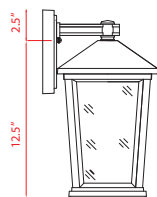

Back Plate measures:
7.25"W x 10.5"H

| A |

Back Plate measures:
5.75"W x 8.25"H

| B |

Back Plate measures:
4.5"W x 6.75"H

| C |

Back Plate measures:
4.5"W x 5.5"H

| D |

| E |

| F |

| G |

	Product	Bulbs/Wattage	L/Ext.	W	H	Overall-H	Chain/Rods Length	Wire Length	Ceiling/Wall Plate Size
A	568XL-BK	(3) 60W-c	13.5"	12"	22.5"	---	---	---	7.25"W x 10.5"H
B	568B-BK	(2) 60W-c	11"	9.5"	17.75"	---	---	---	5.75"W x 8.25"H
C	568M-BK	(2) 60W-c	9.25"	8"	15"	---	---	---	4.5"W x 6.75"H
D	568S-BK	(1) 100W-m	7.25"	6.25"	11.5"	---	---	---	4.5"W x 5.5"H
E	568F-BK	(3) 40W-m	---	12"	6"	---	---	---	12" x 12"
F	568CHB-BK	(2) 60W-c	---	9.5"	17.5"	92.75"	72" chain	110"	5" x 5"
G	568CHXL-BK	(3) 60W-c	---	12"	21.5"	96.75"	72" chain	110"	5" x 5"

	Product	Bulbs/Wattage	W	H
L	568PHBR-567P-BK	(2) 60W-c	9.5"	83"
M	568PHXLR-567P-BK	(3) 60W-c	12"	85.5"

Cut post to desired height.
All post lights come complete with mounting template, bolts and cap nuts.
Go to z-lite.com for more options.