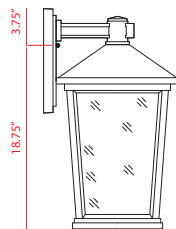

Back Plate measures:
7.25"W x 10.5"H

| A |

Back Plate measures:
5.75"W x 8.25"H

| B |

Back Plate measures:
4.5"W x 6.75"H

| C |

Back Plate measures:
4.5"W x 5.5"H

| D |

| E |

| F |

| G |

	Product	Bulbs/Wattage	L/Ext.	W	H	Overall-H	Chain/Rods Length	Wire Length	Ceiling/Wall Plate Size
A	568XL-BK	(3) 60W-c	13.5"	12"	22.5"	---	---	---	7.25"W x 10.5"H
B	568B-BK	(2) 60W-c	11"	9.5"	17.75"	---	---	---	5.75"W x 8.25"H
C	568M-BK	(2) 60W-c	9.25"	8"	15"	---	---	---	4.5"W x 6.75"H
D	568S-BK	(1) 100W-m	7.25"	6.25"	11.5"	---	---	---	4.5"W x 5.5"H
E	568F-BK	(3) 40W-m	---	12"	6"	---	---	---	12" x 12"
F	568CHB-BK	(2) 60W-c	---	9.5"	17.5"	92.75"	72" chain	110"	5" x 5"
G	568CHXL-BK	(3) 60W-c	---	12"	21.5"	96.75"	72" chain	110"	5" x 5"

	Product	Bulbs/Wattage	W	H
L	568PHBR-567P-BK	(2) 60W-c	9.5"	83"
M	568PHXLR-567P-BK	(3) 60W-c	12"	85.5"

Cut post to desired height.
All post lights come complete with mounting template, bolts and cap nuts.
Go to z-lite.com for more options.