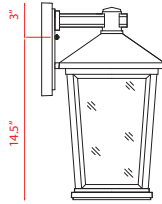

Back Plate measures:
7.25"W x 10.5"H

| A |

Back Plate measures:
5.75"W x 8.25"H

| B |

Back Plate measures:
4.5"W x 6.75"H

| C |

Back Plate measures:
4.5"W x 5.5"H

| D |

| E |

| F |

| G |

	Product	Bulbs/Wattage	L/Ext.	W	H	Overall-H	Chain/Rods Length	Wire Length	Ceiling/Wall Plate Size
A	568XL-BK	(3) 60W-c	13.5"	12"	22.5"	---	---	---	7.25"W x 10.5"H
B	568B-BK	(2) 60W-c	11"	9.5"	17.75"	---	---	---	5.75"W x 8.25"H
C	568M-BK	(2) 60W-c	9.25"	8"	15"	---	---	---	4.5"W x 6.75"H
D	568S-BK	(1) 100W-m	7.25"	6.25"	11.5"	---	---	---	4.5"W x 5.5"H
E	568F-BK	(3) 40W-m	---	12"	6"	---	---	---	12" x 12"
F	568CHB-BK	(2) 60W-c	---	9.5"	17.5"	92.75"	72" chain	110"	5" x 5"
G	568CHXL-BK	(3) 60W-c	---	12"	21.5"	96.75"	72" chain	110"	5" x 5"

| E |

| F |

| G |

	Product	Bulbs/Wattage	L/Ext.	W	H	Overall-H	Chain/Rods Length	Wire Length	Ceiling/Wall Plate Size
A	568XL-ORB	(3) 60W-c	13.5"	12"	22.5"	---	---	---	7.25"W x 10.5"H
B	568B-ORB	(2) 60W-c	11"	9.5"	17.75"	---	---	---	5.75"W x 8.25"H
C	568M-ORB	(2) 60W-c	9.25"	8"	15"	---	---	---	4.5"W x 6.75"H
D	568S-ORB	(1) 100W-m	7.25"	6.25"	11.5"	---	---	---	4.5"W x 5.5"H
E	568F-ORB	(3) 40W-m	---	12"	6"	---	---	---	12" x 12"
F	568CHB-ORB	(2) 60W-c	---	9.5"	17.5"	92.75"	72" chain	110"	5" x 5"
G	568CHXL-ORB	(3) 60W-c	---	12"	21.5"	96.75"	72" chain	110"	5" x 5"