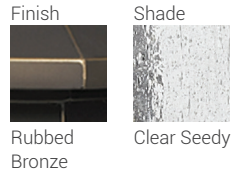

Product	Bulbs/Wattage	L/Ext.	W	H
H	531PHBXL5-536P-ORB	(1) 100W-m	---	9.5"	117"
I	531-2-536P-ORB	(2) 100W-m	30.25"	8"	99"
J	531-4-536P-ORB	(4) 100W-m	30.25"	30.25"	99"

All post lights come complete with mounting template, bolts and cap nuts.
Cut post to suit desired height

	Product	Bulbs/Wattage	W	H
K	531PHBXLR-ORB	(1) 100W-m	9.5"	24"
L	531PHBR-ORB	(1) 100W-m	9.5"	18.5"
M	531PHMR-ORB	(1) 100W-m	8"	16"
N	531PHBXL5-ORB	(1) 100W-m	9.5"	22.5"
O	531PHBS-ORB	(1) 100W-m	9.5"	17"
P	531PHMS-ORB	(1) 100W-m	8"	14.5"