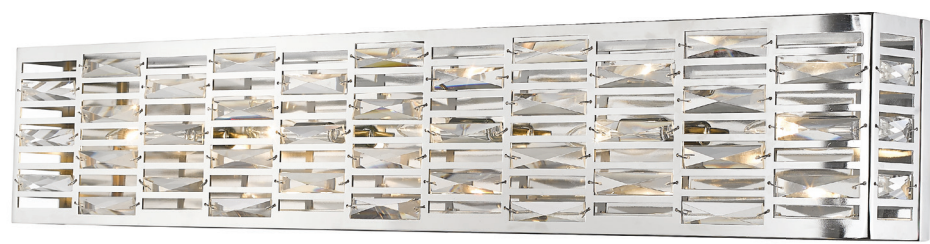

# Cronise

Lustrous crystal layering give the Cronise collection its unique style. Round and square frames finished in Chrome encase the beautiful crystal, produce a light that sparkles within.

| A |

| B |

Finish  
  
 Chrome

Items D, E, F, and G are convertible to semi-flush mount.

| E |

| F |

| G |

	Product	Bulbs/Wattage	W	H	Overall-H	Chain/Rods	Wire L.	Ceiling/Wall Plate Size
E	469P16-CH	(4) 60W-c	15"	8.25"	80"	5x12" + 1x6" + 1x3" rods	110"	5.5" diameter
F	469P20-CH	(5) 60W-c	20"	8.25"	80"	5x12" + 1x6" + 1x3" rods	110"	5.5" diameter
G	469P24-CH	(6) 60W-c	25"	8.25"	80"	5x12" + 1x6" + 1x3" rods	110"	5.5" diameter

Finish  
  
 Chrome

| D |

| F |

| E |

| G |

| H |

| I |

	Product	Bulbs/Wattage	L/Ext.	W	H	Ceiling/Wall Plate Size
D	470-2S-CH	(2) 60W-c	4"	8.5"	7.75"	8.5" x 7.75"
E	470F4-CH	(4) 60W-c	---	13"	8.75"	13" diameter
F	470-2V-CH	(2) 60W-c	4"	16.25"	7.75"	16.25" x 7.75"
G	470-3V-CH	(3) 60W-c	4"	24.25"	7.75"	24.25" x 7.75"
H	470-4V-CH	(4) 60W-c	4"	36"	7.75"	36" x 7.75"
I	470-5V-CH	(5) 60W-c	4"	44"	7.75"	44" x 7.75"