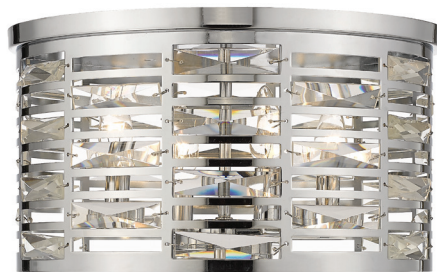

# Cronise

Lustrous crystal layering give the Cronise collection its unique style. Round and square frames finished in Chrome encase the beautiful crystal, produce a light that sparkles within.

| A |

| B |

| C |

| D |

	Product	Bulbs/Wattage	L/Ext.	W	H	Overall-H	Chain/Rods	Wire L.	Ceiling/Wall Plate Size
A	469-2S-CH	(2) 60W-c	4"	9.75"	7.75"	---	---	---	9.75" x 7.75"
B	469F3-CH	(3) 60W-c	---	13"	8.75"	---	---	---	13" diameter
C	469F4-CH	(4) 60W-c	---	16"	8.75"	---	---	---	16" diameter
D	469RMP-CH	(1) 100W-m	---	7.5"	8"	79.75"	5x12" + 1x6" + 1x3" rods	110"	5.5" diameter

Finish  
  
 Chrome

Items D, E, F, and G are convertible to semi-flush mount.

| E |

| F |

| G |

	Product	Bulbs/Wattage	W	H	Overall-H	Chain/Rods	Wire L.	Ceiling/Wall Plate Size
E	469P16-CH	(4) 60W-c	15"	8.25"	80"	5x12" + 1x6" + 1x3" rods	110"	5.5" diameter
F	469P20-CH	(5) 60W-c	20"	8.25"	80"	5x12" + 1x6" + 1x3" rods	110"	5.5" diameter
G	469P24-CH	(6) 60W-c	25"	8.25"	80"	5x12" + 1x6" + 1x3" rods	110"	5.5" diameter