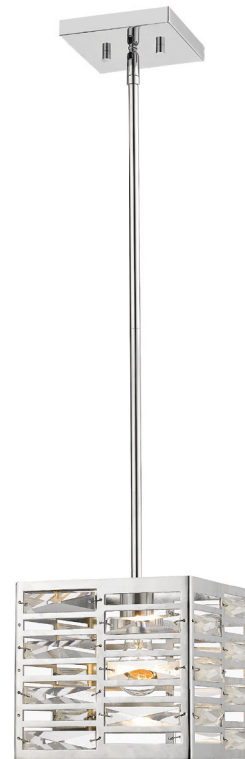

# Cronise

Lustrous crystal layering give the Cronise collection its unique style. Round and square frames finished in Chrome encase the beautiful crystal, produce a light that sparkles within.

| A |

| B |

| C |

| D |

	Product	Bulbs/Wattage	L/Ext.	W	H	Overall-H	Chain/Rods	Wire L.	Ceiling/Wall Plate Size
A	469-2S-CH	(2) 60W-c	4"	9.75"	7.75"	---	---	---	9.75" x 7.75"
B	469F3-CH	(3) 60W-c	---	13"	8.75"	---	---	---	13" diameter
C	469F4-CH	(4) 60W-c	---	16"	8.75"	---	---	---	16" diameter
D	469RMP-CH	(1) 100W-m	---	7.5"	8"	79.75"	5x12" + 1x6" + 1x3" rods	110"	5.5" diameter

Finish  
  
 Chrome

Items D, E, F, and G are convertible to semi-flush mount.

| E |

| F |

| G |

	Product	Bulbs/Wattage	W	H	Overall-H	Chain/Rods	Wire L.	Ceiling/Wall Plate Size
E	469P16-CH	(4) 60W-c	15"	8.25"	80"	5x12" + 1x6" + 1x3" rods	110"	5.5" diameter
F	469P20-CH	(5) 60W-c	20"	8.25"	80"	5x12" + 1x6" + 1x3" rods	110"	5.5" diameter
G	469P24-CH	(6) 60W-c	25"	8.25"	80"	5x12" + 1x6" + 1x3" rods	110"	5.5" diameter