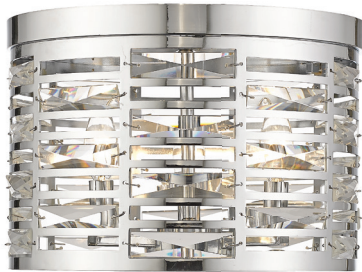

# Cronise

Lustrous crystal layering give the Cronise collection its unique style. Round and square frames finished in Chrome encase the beautiful crystal, produce a light that sparkles within.

| A |

| B |

| C |

| D |

	Product	Bulbs/Wattage	L/Ext.	W	H	Overall-H	Chain/Rods	Wire L.	Ceiling/Wall Plate Size
A	469-2S-CH	(2) 60W-c	4"	9.75"	7.75"	---	---	---	9.75" x 7.75"
B	469F3-CH	(3) 60W-c	---	13"	8.75"	---	---	---	13" diameter
C	469F4-CH	(4) 60W-c	---	16"	8.75"	---	---	---	16" diameter
D	469RMP-CH	(1) 100W-m	---	7.5"	8"	79.75"	5x12" + 1x6" + 1x3" rods	110"	5.5" diameter

Finish  
  
 Chrome

Items D, E, F, and G are convertible to semi-flush mount.

| E |

| F |

| G |

	Product	Bulbs/Wattage	W	H	Overall-H	Chain/Rods	Wire L.	Ceiling/Wall Plate Size
E	469P16-CH	(4) 60W-c	15"	8.25"	80"	5x12" + 1x6" + 1x3" rods	110"	5.5" diameter
F	469P20-CH	(5) 60W-c	20"	8.25"	80"	5x12" + 1x6" + 1x3" rods	110"	5.5" diameter
G	469P24-CH	(6) 60W-c	25"	8.25"	80"	5x12" + 1x6" + 1x3" rods	110"	5.5" diameter