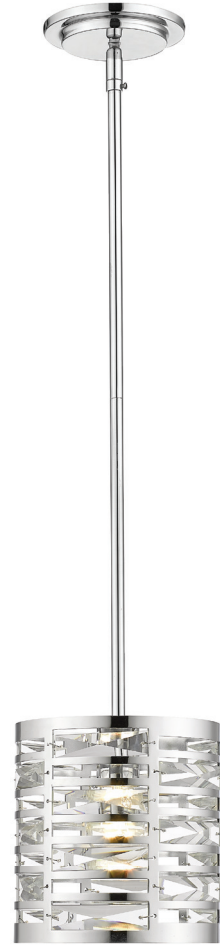

# Cronise

Lustrous crystal layering give the Cronise collection its unique style. Round and square frames finished in Chrome encase the beautiful crystal, produce a light that sparkles within.

| A |

| B |

| C |

| D |

	Product	Bulbs/Wattage	L/Ext.	W	H	Overall-H	Chain/Rods	Wire L.	Ceiling/Wall Plate Size
A	469-2S-CH	(2) 60W-c	4"	9.75"	7.75"	---	---	---	9.75" x 7.75"
B	469F3-CH	(3) 60W-c	---	13"	8.75"	---	---	---	13" diameter
C	469F4-CH	(4) 60W-c	---	16"	8.75"	---	---	---	16" diameter
D	469RMP-CH	(1) 100W-m	---	7.5"	8"	79.75"	5x12" + 1x6" + 1x3" rods	110"	5.5" diameter

Finish  
  
 Chrome

Items D, E, F, and G are convertible to semi-flush mount.

| E |

| F |

| G |

	Product	Bulbs/Wattage	W	H	Overall-H	Chain/Rods	Wire L.	Ceiling/Wall Plate Size
E	469P16-CH	(4) 60W-c	15"	8.25"	80"	5x12" + 1x6" + 1x3" rods	110"	5.5" diameter
F	469P20-CH	(5) 60W-c	20"	8.25"	80"	5x12" + 1x6" + 1x3" rods	110"	5.5" diameter
G	469P24-CH	(6) 60W-c	25"	8.25"	80"	5x12" + 1x6" + 1x3" rods	110"	5.5" diameter