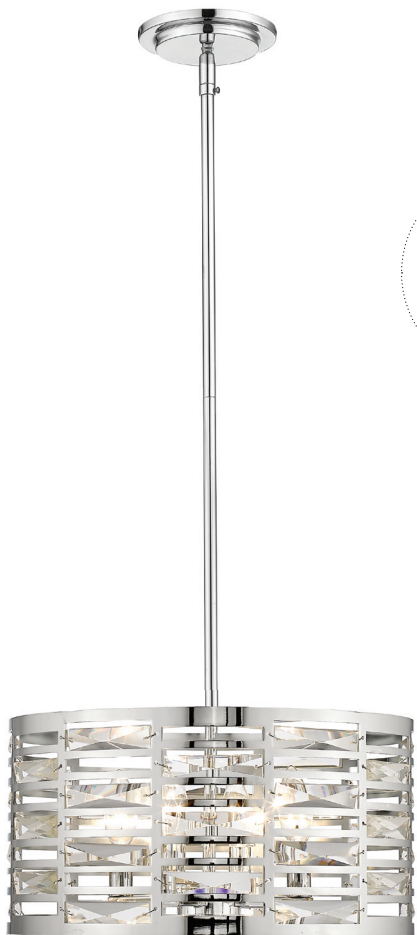

# Cronise

Lustrous crystal layering give the Cronise collection its unique style. Round and square frames finished in Chrome encase the beautiful crystal, produce a light that sparkles within.

| A |

| B |

| C |

| D |

	Product	Bulbs/Wattage	L/Ext.	W	H	Overall-H	Chain/Rods	Wire L.	Ceiling/Wall Plate Size
A	469-2S-CH	(2) 60W-c	4"	9.75"	7.75"	---	---	---	9.75" x 7.75"
B	469F3-CH	(3) 60W-c	---	13"	8.75"	---	---	---	13" diameter
C	469F4-CH	(4) 60W-c	---	16"	8.75"	---	---	---	16" diameter
D	469RMP-CH	(1) 100W-m	---	7.5"	8"	79.75"	5x12" + 1x6" + 1x3" rods	110"	5.5" diameter

Finish  
  
 Chrome

Items D, E, F, and G are convertible to semi-flush mount.

| E |

| F |

| G |

	Product	Bulbs/Wattage	W	H	Overall-H	Chain/Rods	Wire L.	Ceiling/Wall Plate Size
E	469P16-CH	(4) 60W-c	15"	8.25"	80"	5x12" + 1x6" + 1x3" rods	110"	5.5" diameter
F	469P20-CH	(5) 60W-c	20"	8.25"	80"	5x12" + 1x6" + 1x3" rods	110"	5.5" diameter
G	469P24-CH	(6) 60W-c	25"	8.25"	80"	5x12" + 1x6" + 1x3" rods	110"	5.5" diameter