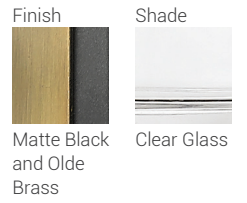

These fixtures can be mounted up or down

| E |

	Product	Bulbs/Wattage	L/ext.	W	H	Overall-H	Chain/Rods	Wire L.	Ceiling/Wall Plate Size
E	466-1S-MB-OBR	(1) 100W-m	7"	5.25"	11.25"	---	---	---	7.25" x 5"
F	466-2S-MB-OBR	(2) 100W-m	7"	16"	11"	---	---	---	16" x 5"
G	466-3V-MB-OBR	(3) 100W-m	7"	22"	11"	---	---	---	22" x 5"
H	466-4V-MB-OBR	(4) 100W-m	7"	30"	11"	---	---	---	30" x 5"
I	466-5V-MB-OBR	(5) 100W-m	7"	38"	11"	---	---	---	38" x 5"
J	466-8MB-OBR	(8) 100W-m	---	28"	28"	105"	72" chain	110"	5.25" diameter