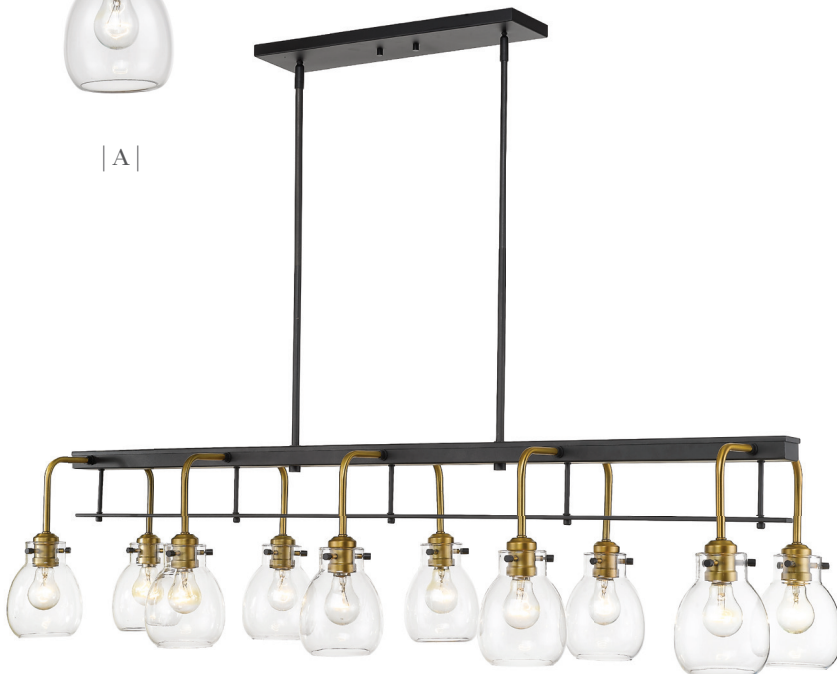

| E |

These fixtures can be mounted up or down

| F |

| G |

| H |

| I |

| J |

	Product	Bulbs/Wattage	L/ext.	W	H	Overall-H	Chain/Rods	Wire L.	Ceiling/Wall Plate Size
E	466-1S-MB-BN	(1) 100W-m	7"	5.25"	11.25"	---	---	---	7.25" x 5"
F	466-2S-MB-BN	(2) 100W-m	7"	16"	11"	---	---	---	16" x 5"
G	466-3V-MB-BN	(3) 100W-m	7"	22"	11"	---	---	---	22" x 5"
H	466-4V-MB-BN	(4) 100W-m	7"	30"	11"	---	---	---	30" x 5"
I	466-5V-MB-BN	(5) 100W-m	7"	38"	11"	---	---	---	38" x 5"
J	466-8MB-BN	(8) 100W-m	---	28"	28"	105"	72" chain	110"	5.25" diameter

Kraken

The Kraken collection is a re-invention of classic lighting styles, creating a statement all of their own. Clear glass shades are paired with mixed finishes that include Matte Black + Brushed Nickel or Matte Black + Olde Brass. Up to date vintage styling in the most up to date finishes.

| A |

| B |

| C |

| D |

	Product	Bulbs/Wattage	L/ext.	W	H	Overall-H	Chain/Rods	Wire L.	Ceiling/Wall Plate Size
A	466MP-MB-OBR	(1) 100W-m	---	5.25"	7.5"	79.25"	5x12" + 1x6" + 1x3" rods	110"	5.25" diameter
B	466-8L-MB-OBR	(8) 100W-m	44.25"	15"	13"	84.75"	10x12" + 2x6" + 2x3" rods	110"	19" x 4.75"
C	466-10L-MB-OBR	(10) 100W-m	56"	15"	13"	84.75"	10x12" + 2x6" + 2x3" rods	110"	19" x 4.75"
D	466-5MB-OBR	(5) 100W-m	---	25"	26.5"	103.5"	72" chain	110"	5.25" diameter

These fixtures can be mounted up or down

| E |

| F |

| G |

| H |

| J |

| I |

	Product	Bulbs/Wattage	L/ext.	W	H	Overall-H	Chain/Rods	Wire L.	Ceiling/Wall Plate Size
E	466-1S-MB-OBR	(1) 100W-m	7"	5.25"	11.25"	---	---	---	7.25" x 5"
F	466-2S-MB-OBR	(2) 100W-m	7"	16"	11"	---	---	---	16" x 5"
G	466-3V-MB-OBR	(3) 100W-m	7"	22"	11"	---	---	---	22" x 5"
H	466-4V-MB-OBR	(4) 100W-m	7"	30"	11"	---	---	---	30" x 5"
I	466-5V-MB-OBR	(5) 100W-m	7"	38"	11"	---	---	---	38" x 5"
J	466-8MB-OBR	(8) 100W-m	---	28"	28"	105"	72" chain	110"	5.25" diameter