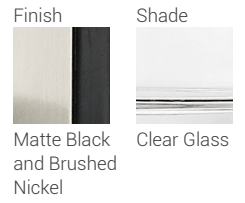

These fixtures can be mounted up or down

	Product	Bulbs/Wattage	L/ext.	W	H	Overall-H	Chain/Rods	Wire L.	Ceiling/Wall Plate Size
E	466-1S-MB-BN	(1) 100W-m	7"	5.25"	11.25"	---	---	---	7.25" x 5"
F	466-2S-MB-BN	(2) 100W-m	7"	16"	11"	---	---	---	16" x 5"
G	466-3V-MB-BN	(3) 100W-m	7"	22"	11"	---	---	---	22" x 5"
H	466-4V-MB-BN	(4) 100W-m	7"	30"	11"	---	---	---	30" x 5"
I	466-5V-MB-BN	(5) 100W-m	7"	38"	11"	---	---	---	38" x 5"
J	466-8MB-BN	(8) 100W-m	---	28"	28"	105"	72" chain	110"	5.25" diameter