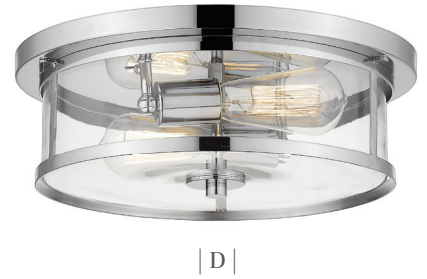

Savannah

The contemporary Savannah collection adds sophistication to home décor. The beautifully appointed Brushed Nickel, Bronze, or Chrome fixtures are perfectly paired with Clear glass shades.

	Product	Available Finish	Bulbs/Wattage	L/ext.	W	H	Overall-H	Chain/Rods	Wire L.	Ceiling/Wall Plate Size
A	462-9BN	BN, BRZ	(9) 100W-m	---	29"	33"	107.25"	72" chain	110"	5.5" diameter
B	462-5BRZ	BN, BRZ	(5) 100W-m	---	24"	22"	96.25"	72" chain	110"	5.5" diameter
C	462F11-BRZ	BN, BRZ, CH	(2) 60W-m	---	11"	5"	---	---	---	---
D	462F14-CH	BN, BRZ, CH	(2) 60W-m	---	13.75"	5"	---	---	---	---
E	462F16-BN	BN, BRZ, CH	(3) 60W-m	---	15.75"	6.25"	---	---	---	---
F	462-4L-BN	BN, BRZ	(4) 100W-m	40"	4"	13"	84.75"	5x12" + 1x6" + 1x3" rods	110"	5.5" diameter

| G |

These fixtures can be mounted up or down

| J |

| H |

| K |

| I |

| L |

| M |

| N |

	Product	Available Finish	Bulbs/Wattage	L/ext.	W	H	Overall-H	Chain/Rods	Wire L.	Ceiling/Wall Plate Size
G	462SF14-CH	BN, BRZ, CH	(2) 100W-m	---	13.75"	9.75"	---	---	---	5" diameter
H	462SF16-BRZ	BN, BRZ, CH	(3) 100W-m	---	15.75"	11"	---	---	---	5" diameter
I	462MP-BN	BN, BRZ	(1) 100W-m	---	4.5"	8"	55.75"	5x12" + 1x6" + 1x3" rods	110"	5.5" diameter
J	462-1S-BN	BN, BRZ, CH	(1) 100W-m	5.5"	4.5"	10.25"	---	---	---	4.5"W x 10.25"H
K	462-2V-CH	BN, BRZ, CH	(2) 100W-m	5.5"	16.25"	10.25"	---	---	---	16.25"W x 4.5"H
L	462-3V-BRZ	BN, BRZ, CH	(3) 100W-m	5.5"	23"	10.25"	---	---	---	23"W x 4.5"H
M	462-4V-BN	BN, BRZ, CH	(4) 100W-m	5.5"	31.5"	10.25"	---	---	---	31.5"W x 4.5"H
N	462-5V-CH	BN, BRZ, CH	(5) 100W-m	5.5"	38.75"	10.25"	---	---	---	38.75"W x 4.5"H

Savannah

The contemporary Savannah family adds sophistication to home décor. The beautifully appointed Brushed Nickel, Olde Bronze, or Chrome fixtures are perfectly paired with Matte Opal glass shades.