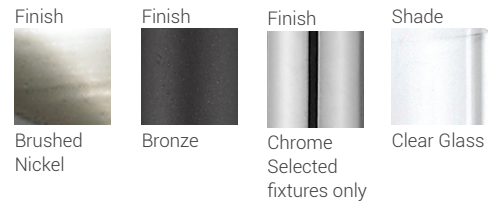

These fixtures can be mounted up or down

	Product	Available Finish	Bulbs/Wattage	L/ext.	W	H	Overall-H	Chain/Rods	Wire L.	Ceiling/Wall Plate Size
G	462SF14-CH	BN, BRZ, CH	(2) 100W-m	---	13.75"	9.75"	---	---	---	5" diameter
H	462SF16-BRZ	BN, BRZ, CH	(3) 100W-m	---	15.75"	11"	---	---	---	5" diameter
I	462MP-BN	BN, BRZ	(1) 100W-m	---	4.5"	8"	55.75"	5x12" + 1x6" + 1x3" rods	110"	5.5" diameter
J	462-1S-BN	BN, BRZ, CH	(1) 100W-m	5.5"	4.5"	10.25"	---	---	---	4.5"W x 10.25"H
K	462-2V-CH	BN, BRZ, CH	(2) 100W-m	5.5"	16.25"	10.25"	---	---	---	16.25"W x 4.5"H
L	462-3V-BRZ	BN, BRZ, CH	(3) 100W-m	5.5"	23"	10.25"	---	---	---	23"W x 4.5"H
M	462-4V-BN	BN, BRZ, CH	(4) 100W-m	5.5"	31.5"	10.25"	---	---	---	31.5"W x 4.5"H
N	462-5V-CH	BN, BRZ, CH	(5) 100W-m	5.5"	38.75"	10.25"	---	---	---	38.75"W x 4.5"H