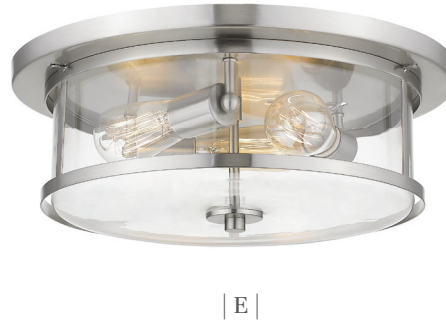

Savannah

The contemporary Savannah collection adds sophistication to home décor. The beautifully appointed Brushed Nickel, Bronze, or Chrome fixtures are perfectly paired with Clear glass shades.

	Product	Available Finish	Bulbs/Wattage	L/ext.	W	H	Overall-H	Chain/Rods	Wire L.	Ceiling/Wall Plate Size
A	462-9BN	BN, BRZ	(9) 100W-m	---	29"	33"	107.25"	72" chain	110"	5.5" diameter
B	462-5BRZ	BN, BRZ	(5) 100W-m	---	24"	22"	96.25"	72" chain	110"	5.5" diameter
C	462F11-BRZ	BN, BRZ, CH	(2) 60W-m	---	11"	5"	---	---	---	---
D	462F14-CH	BN, BRZ, CH	(2) 60W-m	---	13.75"	5"	---	---	---	---
E	462F16-BN	BN, BRZ, CH	(3) 60W-m	---	15.75"	6.25"	---	---	---	---
F	462-4L-BN	BN, BRZ	(4) 100W-m	40"	4"	13"	84.75"	5x12" + 1x6" + 1x3" rods	110"	5.5" diameter

| G |

These fixtures can be mounted up or down

| J |

| H |

| K |

| I |

| L |

| M |

| N |

	Product	Available Finish	Bulbs/Wattage	L/ext.	W	H	Overall-H	Chain/Rods	Wire L.	Ceiling/Wall Plate Size
G	462SF14-CH	BN, BRZ, CH	(2) 100W-m	---	13.75"	9.75"	---	---	---	5" diameter
H	462SF16-BRZ	BN, BRZ, CH	(3) 100W-m	---	15.75"	11"	---	---	---	5" diameter
I	462MP-BN	BN, BRZ	(1) 100W-m	---	4.5"	8"	55.75"	5x12" + 1x6" + 1x3" rods	110"	5.5" diameter
J	462-1S-BN	BN, BRZ, CH	(1) 100W-m	5.5"	4.5"	10.25"	---	---	---	4.5"W x 10.25"H
K	462-2V-CH	BN, BRZ, CH	(2) 100W-m	5.5"	16.25"	10.25"	---	---	---	16.25"W x 4.5"H
L	462-3V-BRZ	BN, BRZ, CH	(3) 100W-m	5.5"	23"	10.25"	---	---	---	23"W x 4.5"H
M	462-4V-BN	BN, BRZ, CH	(4) 100W-m	5.5"	31.5"	10.25"	---	---	---	31.5"W x 4.5"H
N	462-5V-CH	BN, BRZ, CH	(5) 100W-m	5.5"	38.75"	10.25"	---	---	---	38.75"W x 4.5"H

Savannah

The contemporary Savannah family adds sophistication to home décor. The beautifully appointed Brushed Nickel, Olde Bronze, or Chrome fixtures are perfectly paired with Matte Opal glass shades.