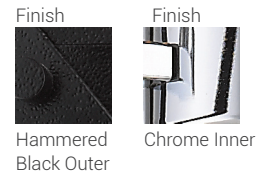

| K |

	Product	Bulbs/Wattage	W	H	Overall-H	Chain/Rods	Wire L.	Ceiling/Wall Plate Size
K	463-36HBK-CH	(10) 60W-c	36"	34.5"	106.25"	5x12" + 1x6" + 1x3" rods	110"	5" diameter
L	463-30HBK-CH	(8) 60W-c	30"	28.5"	100.25"	5x12" + 1x6" + 1x3" rods	110"	5" diameter
M	463-24HBK-CH	(6) 60W-c	24"	23"	94.75"	5x12" + 1x6" + 1x3" rods	110"	5" diameter
N	463-18HBK-CH	(5) 60W-c	18"	17.5"	89.25"	5x12" + 1x6" + 1x3" rods	110"	5" diameter
O	463-12HBK-CH	(3) 60W-c	12"	11.5"	83.25"	5x12" + 1x6" + 1x3" rods	110"	5" diameter