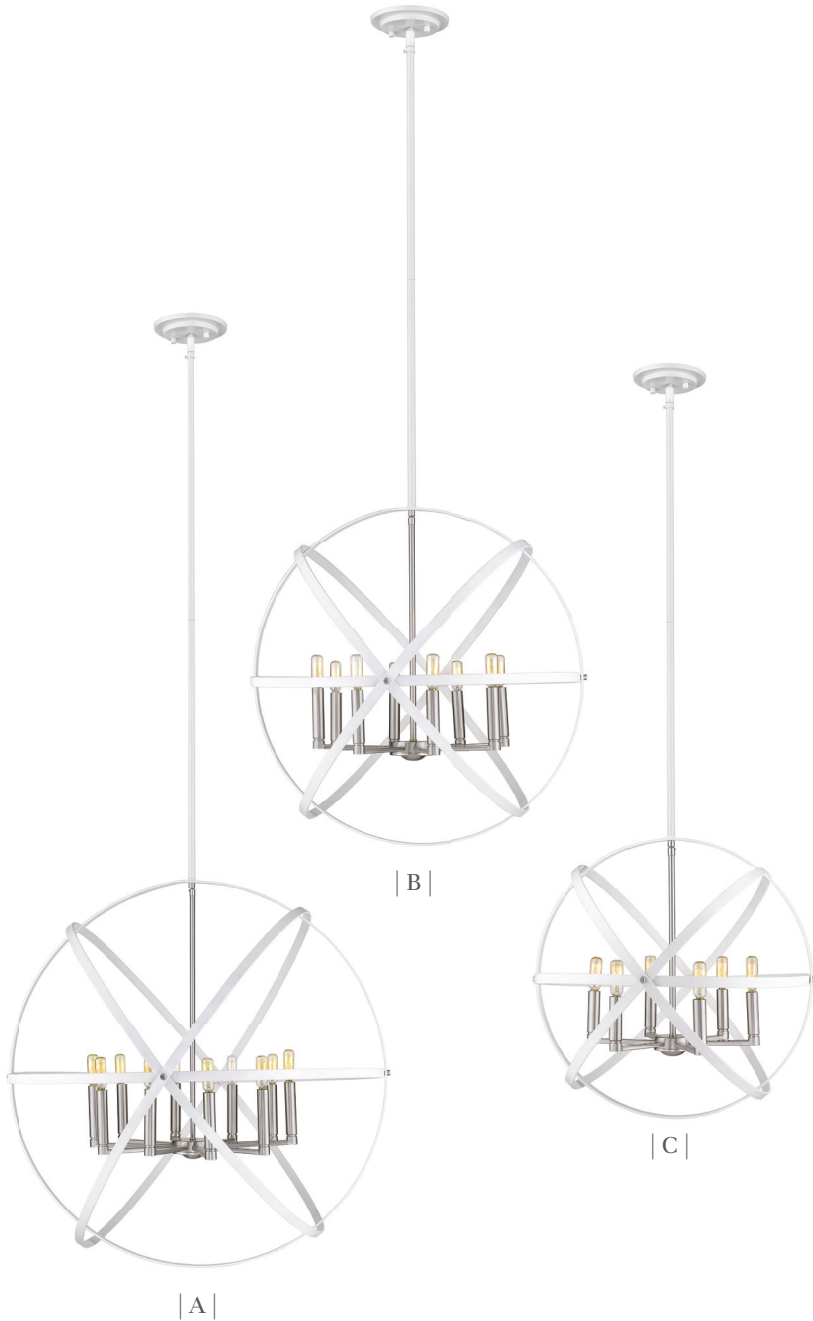

Cavallo

The transitional décor options are endless with the Cavallo collection. The orbs are created using flat iron ribbons, which enclose uniquely designed contemporary styled candelabras. The specialty finishes include Hammered Black with Chrome fittings, Hammered Bronze with Olde Brass fittings and Hammered White with Olde Brass or Brushed Nickel fittings.

	Product	Bulbs/Wattage	W	H	Overall-H	Chain/Rods	Wire L.	Ceiling/Wall Plate Size
A	463-36HWH-BN	(10) 60W-c	36"	34.5"	106.25"	5x12" + 1x6" + 1x3" rods	110"	5" diameter
B	463-30HWH-BN	(8) 60W-c	30"	28.5"	100.25"	5x12" + 1x6" + 1x3" rods	110"	5" diameter
C	463-24HWH-BN	(6) 60W-c	24"	23"	94.75"	5x12" + 1x6" + 1x3" rods	110"	5" diameter
D	463-18HWH-BN	(5) 60W-c	18"	17.5"	89.25"	5x12" + 1x6" + 1x3" rods	110"	5" diameter
E	463-12HWH-BN	(3) 60W-c	12"	11.5"	83.25"	5x12" + 1x6" + 1x3" rods	110"	5" diameter

| F |

| G |

| H |

| I |

| J |

	Product	Bulbs/Wattage	W	H	Overall-H	Chain/Rods	Wire L.	Ceiling/Wall Plate Size
F	463-36HWH-OBR	(10) 60W-c	36"	34.5"	106.25"	5x12" + 1x6" + 1x3" rods	110"	5" diameter
G	463-30HWH-OBR	(8) 60W-c	30"	28.5"	100.25"	5x12" + 1x6" + 1x3" rods	110"	5" diameter
H	463-24HWH-OBR	(6) 60W-c	24"	23"	94.75"	5x12" + 1x6" + 1x3" rods	110"	5" diameter
I	463-18HWH-OBR	(5) 60W-c	18"	17.5"	89.25"	5x12" + 1x6" + 1x3" rods	110"	5" diameter
J	463-12HWH-OBR	(3) 60W-c	12"	11.5"	83.25"	5x12" + 1x6" + 1x3" rods	110"	5" diameter

| K |

| L |

| M |

| N |

| O |

	Product	Bulbs/Wattage	W	H	Overall-H	Chain/Rods	Wire L.	Ceiling/Wall Plate Size
K	463-36HBK-CH	(10) 60W-c	36"	34.5"	106.25"	5x12" + 1x6" + 1x3" rods	110"	5" diameter
L	463-30HBK-CH	(8) 60W-c	30"	28.5"	100.25"	5x12" + 1x6" + 1x3" rods	110"	5" diameter
M	463-24HBK-CH	(6) 60W-c	24"	23"	94.75"	5x12" + 1x6" + 1x3" rods	110"	5" diameter
N	463-18HBK-CH	(5) 60W-c	18"	17.5"	89.25"	5x12" + 1x6" + 1x3" rods	110"	5" diameter
O	463-12HBK-CH	(3) 60W-c	12"	11.5"	83.25"	5x12" + 1x6" + 1x3" rods	110"	5" diameter