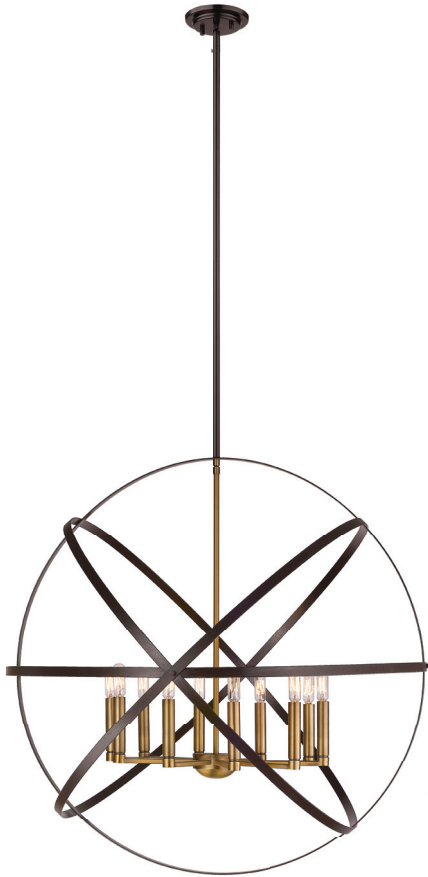

Cavallo

The transitional décor options are endless with the Cavallo collection. The orbs are created using flat iron ribbons, which enclose uniquely designed contemporary styled candelabras. The specialty finishes include Hammered Black with Chrome fittings, Hammered Bronze with Olde Brass fittings and Hammered White with Olde Brass or Brushed Nickel fittings.

	Product	Bulbs/Wattage	W	H	Overall-H	Chain/Rods	Wire L.	Ceiling/Wall Plate Size
A	463-36HWH-BN	(10) 60W-c	36"	34.5"	106.25"	5x12" + 1x6" + 1x3" rods	110"	5" diameter
B	463-30HWH-BN	(8) 60W-c	30"	28.5"	100.25"	5x12" + 1x6" + 1x3" rods	110"	5" diameter
C	463-24HWH-BN	(6) 60W-c	24"	23"	94.75"	5x12" + 1x6" + 1x3" rods	110"	5" diameter
D	463-18HWH-BN	(5) 60W-c	18"	17.5"	89.25"	5x12" + 1x6" + 1x3" rods	110"	5" diameter
E	463-12HWH-BN	(3) 60W-c	12"	11.5"	83.25"	5x12" + 1x6" + 1x3" rods	110"	5" diameter

| F |

| G |

| H |

| I |

| J |

	Product	Bulbs/Wattage	W	H	Overall-H	Chain/Rods	Wire L.	Ceiling/Wall Plate Size
F	463-36HWH-OBR	(10) 60W-c	36"	34.5"	106.25"	5x12" + 1x6" + 1x3" rods	110"	5" diameter
G	463-30HWH-OBR	(8) 60W-c	30"	28.5"	100.25"	5x12" + 1x6" + 1x3" rods	110"	5" diameter
H	463-24HWH-OBR	(6) 60W-c	24"	23"	94.75"	5x12" + 1x6" + 1x3" rods	110"	5" diameter
I	463-18HWH-OBR	(5) 60W-c	18"	17.5"	89.25"	5x12" + 1x6" + 1x3" rods	110"	5" diameter
J	463-12HWH-OBR	(3) 60W-c	12"	11.5"	83.25"	5x12" + 1x6" + 1x3" rods	110"	5" diameter

| K |

| L |

| M |

| N |

| O |

	Product	Bulbs/Wattage	W	H	Overall-H	Chain/Rods	Wire L.	Ceiling/Wall Plate Size
K	463-36HBK-CH	(10) 60W-c	36"	34.5"	106.25"	5x12" + 1x6" + 1x3" rods	110"	5" diameter
L	463-30HBK-CH	(8) 60W-c	30"	28.5"	100.25"	5x12" + 1x6" + 1x3" rods	110"	5" diameter
M	463-24HBK-CH	(6) 60W-c	24"	23"	94.75"	5x12" + 1x6" + 1x3" rods	110"	5" diameter
N	463-18HBK-CH	(5) 60W-c	18"	17.5"	89.25"	5x12" + 1x6" + 1x3" rods	110"	5" diameter
O	463-12HBK-CH	(3) 60W-c	12"	11.5"	83.25"	5x12" + 1x6" + 1x3" rods	110"	5" diameter