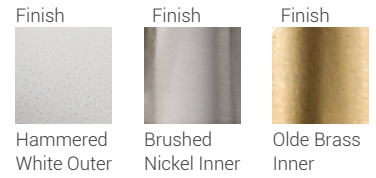

| F |

	Product	Bulbs/Wattage	W	H	Overall-H	Chain/Rods	Wire L.	Ceiling/Wall Plate Size
F	463-36HWH-OBR	(10) 60W-c	36"	34.5"	106.25"	5x12" + 1x6" + 1x3" rods	110"	5" diameter
G	463-30HWH-OBR	(8) 60W-c	30"	28.5"	100.25"	5x12" + 1x6" + 1x3" rods	110"	5" diameter
H	463-24HWH-OBR	(6) 60W-c	24"	23"	94.75"	5x12" + 1x6" + 1x3" rods	110"	5" diameter
I	463-18HWH-OBR	(5) 60W-c	18"	17.5"	89.25"	5x12" + 1x6" + 1x3" rods	110"	5" diameter
J	463-12HWH-OBR	(3) 60W-c	12"	11.5"	83.25"	5x12" + 1x6" + 1x3" rods	110"	5" diameter