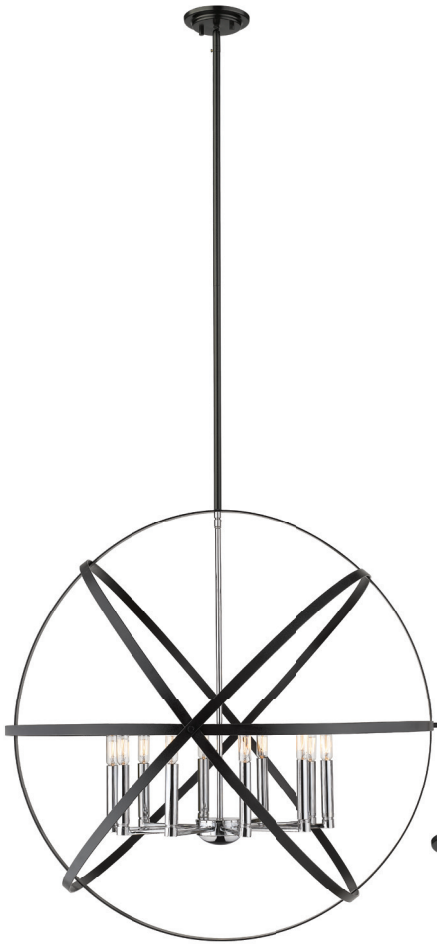

Cavallo

The transitional décor options are endless with the Cavallo collection. The orbs are created using flat iron ribbons, which enclose uniquely designed contemporary styled candelabras. The specialty finishes include Hammered Black with Chrome fittings, Hammered Bronze with Olde Brass fittings and Hammered White with Olde Brass or Brushed Nickel fittings.

	Product	Bulbs/Wattage	W	H	Overall-H	Chain/Rods	Wire L.	Ceiling/Wall Plate Size
A	463-36HWH-BN	(10) 60W-c	36"	34.5"	106.25"	5x12" + 1x6" + 1x3" rods	110"	5" diameter
B	463-30HWH-BN	(8) 60W-c	30"	28.5"	100.25"	5x12" + 1x6" + 1x3" rods	110"	5" diameter
C	463-24HWH-BN	(6) 60W-c	24"	23"	94.75"	5x12" + 1x6" + 1x3" rods	110"	5" diameter
D	463-18HWH-BN	(5) 60W-c	18"	17.5"	89.25"	5x12" + 1x6" + 1x3" rods	110"	5" diameter
E	463-12HWH-BN	(3) 60W-c	12"	11.5"	83.25"	5x12" + 1x6" + 1x3" rods	110"	5" diameter

| F |

| G |

| H |

| I |

| J |

	Product	Bulbs/Wattage	W	H	Overall-H	Chain/Rods	Wire L.	Ceiling/Wall Plate Size
F	463-36HWH-OBR	(10) 60W-c	36"	34.5"	106.25"	5x12" + 1x6" + 1x3" rods	110"	5" diameter
G	463-30HWH-OBR	(8) 60W-c	30"	28.5"	100.25"	5x12" + 1x6" + 1x3" rods	110"	5" diameter
H	463-24HWH-OBR	(6) 60W-c	24"	23"	94.75"	5x12" + 1x6" + 1x3" rods	110"	5" diameter
I	463-18HWH-OBR	(5) 60W-c	18"	17.5"	89.25"	5x12" + 1x6" + 1x3" rods	110"	5" diameter
J	463-12HWH-OBR	(3) 60W-c	12"	11.5"	83.25"	5x12" + 1x6" + 1x3" rods	110"	5" diameter

| K |

| L |

| M |

| N |

| O |

	Product	Bulbs/Wattage	W	H	Overall-H	Chain/Rods	Wire L.	Ceiling/Wall Plate Size
K	463-36HBK-CH	(10) 60W-c	36"	34.5"	106.25"	5x12" + 1x6" + 1x3" rods	110"	5" diameter
L	463-30HBK-CH	(8) 60W-c	30"	28.5"	100.25"	5x12" + 1x6" + 1x3" rods	110"	5" diameter
M	463-24HBK-CH	(6) 60W-c	24"	23"	94.75"	5x12" + 1x6" + 1x3" rods	110"	5" diameter
N	463-18HBK-CH	(5) 60W-c	18"	17.5"	89.25"	5x12" + 1x6" + 1x3" rods	110"	5" diameter
O	463-12HBK-CH	(3) 60W-c	12"	11.5"	83.25"	5x12" + 1x6" + 1x3" rods	110"	5" diameter