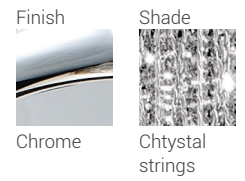

| H |

| I |

| J |

| L |

These vanity fixtures can NOT be mounted upside down. They are available with Halogen or LED bulbs.

	Product	Bulbs/Wattage	L/ext.	W	H	Overall-H	Cable Length	Wall/Ceiling Plate Size
H	872CH-1S	(1) 60W-G9 (incl.)	4"	6"	9.25"	---	---	5.25"W x 8.75"H
I	872CH-2V	(2) 60W-G9 (incl.)	4"	11"	5.5"	---	---	11"W x 4"H
J	872CH-3V	(3) 60W-G9 (incl.)	4"	16.25"	5.5"	---	---	15.5"W x 5.25"H
K	872CH-4V	(4) 60W-G9 (incl.)	4"	21.5"	5.5"	---	---	20.75"W x 5.25"H
L	872CH-5V	(5) 40W-G9 (incl.)	4"	26.75"	5.5"	---	---	26"W x 5.25"H
M	872CH-F12	(4) 60W-G9 (incl.)	---	12"	7"	---	---	---
N	872CH-F	(4) 60W-G9 (incl.)	---	16.25"	7.25"	---	---	---
O	872CH-SMP	(1) 60W-G9 (incl.)	---	4.75"	7"	118"	110" cord	4.5" square
P	872CH-RMP	(1) 60W-G9 (incl.)	---	---	7"	118"	110" cord	4.75" diameter