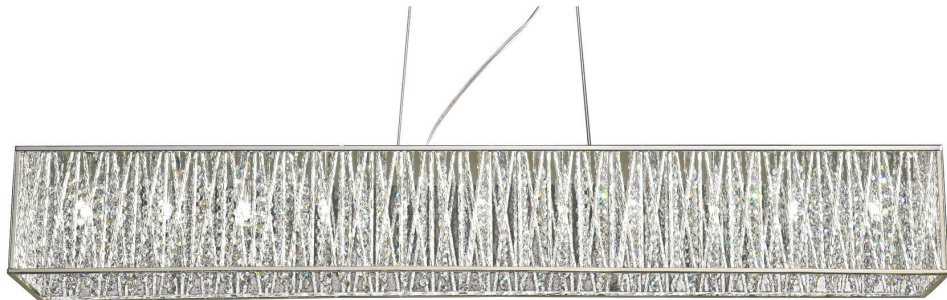

Terra

Spectacular lines of glittering crystals that surrounds the light source will add a sparkle to any space. The polished Chrome fixture makes a perfect combination with the quality polished Crystals.

| A |

| B |

| C |

| D |

| E |

| F |

| G |

	Product	Bulbs/Wattage	L/ext.	W	H	Overall-H	Cable	Wire L.	Ceiling/Wall Plate Size
A	872CH-RF12	(3) 40W-G9 (incl.)	---	12"	6"	---	---	---	5.25" diameter
B	872CH-RF16	(6) 40W-G9 (incl.)	---	15.75"	6.5"	---	---	---	8.25" diameter
C	872CH-RF18	(7) 40W-G9 (incl.)	---	19"	7.25"	---	---	---	11" diameter
D	872CH-P	(5) 60W-G9 (incl.)	---	19.75"	7.75"	118"	120" cable	110"	5" x 5" square
E	872CH-34	(7) 60W-G9 (incl.)	33.75"	9.75"	7.75"	118"	120" cable	110"	7" x 5" rectangle
F	872CH-45	(9) 60W-G9 (incl.)	46"	9.75"	7.75"	118"	110" cable	110"	7" L x 6" W
G	872CH-56	(11) 60W-G9 (incl.)	56.5"	11.5"	7.75"	129.25"	110" cable	110"	10" x 4.5"