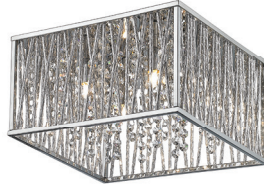

| M |

| I |

| J |

| L |

These vanity fixtures can NOT be mounted upside down. They are available with Halogen or LED bulbs.

	Product	Bulbs/Wattage	L/ext.	W	H	Overall-H	Cable Length	Wall/Ceiling Plate Size
H	872CH-1S	(1) 60W-G9 (incl.)	4"	6"	9.25"	---	---	5.25"W x 8.75"H
I	872CH-2V	(2) 60W-G9 (incl.)	4"	11"	5.5"	---	---	11"W x 4"H
J	872CH-3V	(3) 60W-G9 (incl.)	4"	16.25"	5.5"	---	---	15.5"W x 5.25"H
K	872CH-4V	(4) 60W-G9 (incl.)	4"	21.5"	5.5"	---	---	20.75"W x 5.25"H
L	872CH-5V	(5) 40W-G9 (incl.)	4"	26.75"	5.5"	---	---	26"W x 5.25"H
M	872CH-F12	(4) 60W-G9 (incl.)	---	12"	7"	---	---	---
N	872CH-F	(4) 60W-G9 (incl.)	---	16.25"	7.25"	---	---	---
O	872CH-SMP	(1) 60W-G9 (incl.)	---	4.75"	7"	118"	110" cord	4.5" square
P	872CH-RMP	(1) 60W-G9 (incl.)	---	---	7"	118"	110" cord	4.75" diameter