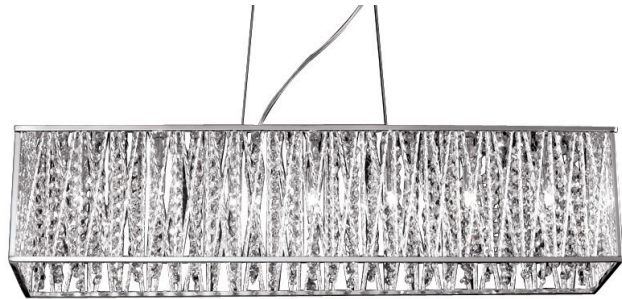

Terra

Spectacular lines of glittering crystals that surrounds the light source will add a sparkle to any space. The polished Chrome fixture makes a perfect combination with the quality polished Crystals.

| A |

| B |

| C |

| D |

| E |

| F |

| G |

	Product	Bulbs/Wattage	L/ext.	W	H	Overall-H	Cable	Wire L.	Ceiling/Wall Plate Size
A	872CH-RF12	(3) 40W-G9 (incl.)	---	12"	6"	---	---	---	5.25" diameter
B	872CH-RF16	(6) 40W-G9 (incl.)	---	15.75"	6.5"	---	---	---	8.25" diameter
C	872CH-RF18	(7) 40W-G9 (incl.)	---	19"	7.25"	---	---	---	11" diameter
D	872CH-P	(5) 60W-G9 (incl.)	---	19.75"	7.75"	118"	120" cable	110"	5" x 5" square
E	872CH-34	(7) 60W-G9 (incl.)	33.75"	9.75"	7.75"	118"	120" cable	110"	7" x 5" rectangle
F	872CH-45	(9) 60W-G9 (incl.)	46"	9.75"	7.75"	118"	110" cable	110"	7" L x 6" W
G	872CH-56	(11) 60W-G9 (incl.)	56.5"	11.5"	7.75"	129.25"	110" cable	110"	10" x 4.5"

| P |

These vanity fixtures can NOT be mounted upside down. They are available with Halogen or LED bulbs.

	Product	Bulbs/Wattage	L/ext.	W	H	Overall-H	Cable Length	Wall/Ceiling Plate Size
H	872CH-1S	(1) 60W-G9 (incl.)	4"	6"	9.25"	---	---	5.25"W x 8.75"H
I	872CH-2V	(2) 60W-G9 (incl.)	4"	11"	5.5"	---	---	11"W x 4"H
J	872CH-3V	(3) 60W-G9 (incl.)	4"	16.25"	5.5"	---	---	15.5"W x 5.25"H
K	872CH-4V	(4) 60W-G9 (incl.)	4"	21.5"	5.5"	---	---	20.75"W x 5.25"H
L	872CH-5V	(5) 40W-G9 (incl.)	4"	26.75"	5.5"	---	---	26"W x 5.25"H
M	872CH-F12	(4) 60W-G9 (incl.)	---	12"	7"	---	---	---
N	872CH-F	(4) 60W-G9 (incl.)	---	16.25"	7.25"	---	---	---
O	872CH-SMP	(1) 60W-G9 (incl.)	---	4.75"	7"	118"	110" cord	4.5" square
P	872CH-RMP	(1) 60W-G9 (incl.)	---	---	7"	118"	110" cord	4.75" diameter