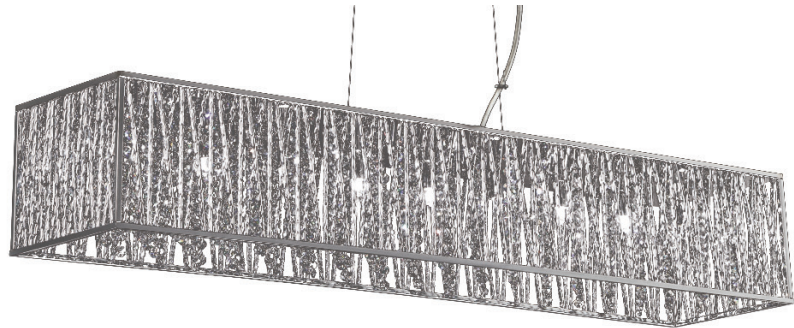

Terra

Spectacular lines of glittering crystals that surrounds the light source will add a sparkle to any space. The polished Chrome fixture makes a perfect combination with the quality polished Crystals.

| A |

| B |

| C |

| D |

| E |

| F |

| G |

	Product	Bulbs/Wattage	L/ext.	W	H	Overall-H	Cable	Wire L.	Ceiling/Wall Plate Size
A	872CH-RF12	(3) 40W-G9 (incl.)	---	12"	6"	---	---	---	5.25" diameter
B	872CH-RF16	(6) 40W-G9 (incl.)	---	15.75"	6.5"	---	---	---	8.25" diameter
C	872CH-RF18	(7) 40W-G9 (incl.)	---	19"	7.25"	---	---	---	11" diameter
D	872CH-P	(5) 60W-G9 (incl.)	---	19.75"	7.75"	118"	120" cable	110"	5" x 5" square
E	872CH-34	(7) 60W-G9 (incl.)	33.75"	9.75"	7.75"	118"	120" cable	110"	7" x 5" rectangle
F	872CH-45	(9) 60W-G9 (incl.)	46"	9.75"	7.75"	118"	110" cable	110"	7" L x 6" W
G	872CH-56	(11) 60W-G9 (incl.)	56.5"	11.5"	7.75"	129.25"	110" cable	110"	10" x 4.5"

| P |

These vanity fixtures can NOT be mounted upside down. They are available with Halogen or LED bulbs.

	Product	Bulbs/Wattage	L/ext.	W	H	Overall-H	Cable Length	Wall/Ceiling Plate Size
H	872CH-1S	(1) 60W-G9 (incl.)	4"	6"	9.25"	---	---	5.25"W x 8.75"H
I	872CH-2V	(2) 60W-G9 (incl.)	4"	11"	5.5"	---	---	11"W x 4"H
J	872CH-3V	(3) 60W-G9 (incl.)	4"	16.25"	5.5"	---	---	15.5"W x 5.25"H
K	872CH-4V	(4) 60W-G9 (incl.)	4"	21.5"	5.5"	---	---	20.75"W x 5.25"H
L	872CH-5V	(5) 40W-G9 (incl.)	4"	26.75"	5.5"	---	---	26"W x 5.25"H
M	872CH-F12	(4) 60W-G9 (incl.)	---	12"	7"	---	---	---
N	872CH-F	(4) 60W-G9 (incl.)	---	16.25"	7.25"	---	---	---
O	872CH-SMP	(1) 60W-G9 (incl.)	---	4.75"	7"	118"	110" cord	4.5" square
P	872CH-RMP	(1) 60W-G9 (incl.)	---	---	7"	118"	110" cord	4.75" diameter