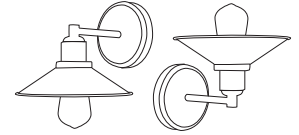

| C |

| D |

Product	Available Finish	Bulbs/Wattage	L/ext.	W	H	Overall-H	Chain/Rods Length	Wire Length	Ceiling/Wall Plate Size	
A	613-1S-BN	BN, OB	(1) 100W-m	9.25"	8"	8.25"	---	---	4.5"W x 8"H	
B	613-5-OB	BN, OB	(5) 100W-m	---	30.25"	20"	95"	72" chain	110"	5" diameter
C	613SF-BN	BN, OB	(3) 60W-m	---	20"	10.75"	---	---	---	5" diameter
D	613MP-OB	BN, OB	(1) 100W-m	---	10.5"	4"	52"	3x12" + 1x6" + 1x3" rods	110"	5" diameter

Vintage bulbs are included with above items

| E |

| F |

| G |

| H |

| I |

These fixtures can be mounted up or down

	Product	Available Finish	Bulbs/Wattage	L/ext.	W	H	Wall Plate Size
E	613-1V-PN	BN, OB, PN	(1) 60W-m	9.5"	8"	9.75"	5" diameter
F	613-2V-OB	BN, OB, PN	(2) 60W-m	9.5"	18"	9.75"	5" diameter
G	613-3V-BN	BN, OB, PN	(3) 60W-m	9.5"	27"	9.75"	5" diameter
H	613-4V-OB	BN, OB, PN	(4) 60W-m	9.5"	36.5"	9.75"	5" diameter
I	613-5V-PN	BN, OB, PN	(5) 60W-m	9.5"	46"	9.75"	5" diameter

Vintage bulbs are NOT included with above items