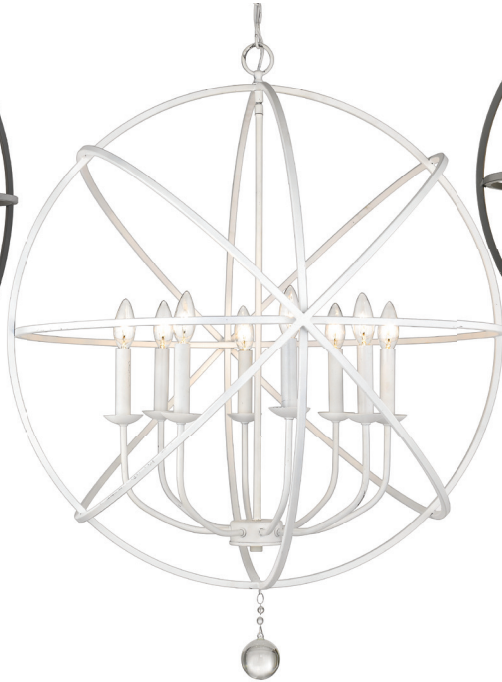

Tull

The Tull collection's story is not just black and white. Orb shaped fixtures with elegant inner candelabras and exquisite crystal ball suspended from below. Each fixture is customizable with your choice of candle sleeves and finial in matching color as well as Chrome and Olde Brass. The choice of how you want to accent your fixture is customizable to your individual taste.

| A |

| B |

| C |

| D |

| E |

| F |

	Product	Available Finish	Bulbs/Wattage	W	H	Overall-H	Chain/Rods Length	Wire Length	Ceiling Plate Size
A	458-36MB	MB, MW	(10) 60W-c	36"	41.75"	116.5"	72" chain	110"	5" diameter
B	458-30MW	MB, MW	(8) 60W-c	30"	35.75"	110.5"	72" chain	110"	5" diameter
C	458-24MB	MB, MW	(6) 60W-c	24"	29.75"	104.5"	72" chain	110"	5" diameter
D	458-20MW	MB, MW	(5) 60W-c	20"	25.25"	100"	72" chain	110"	5" diameter
E	458-16MB	MB, MW	(4) 60W-c	16"	21.25"	96"	72" chain	110"	5" diameter
F	458-12MW	MB, MW	(3) 60W-c	12"	17"	91.75"	72" chain	110"	5" diameter