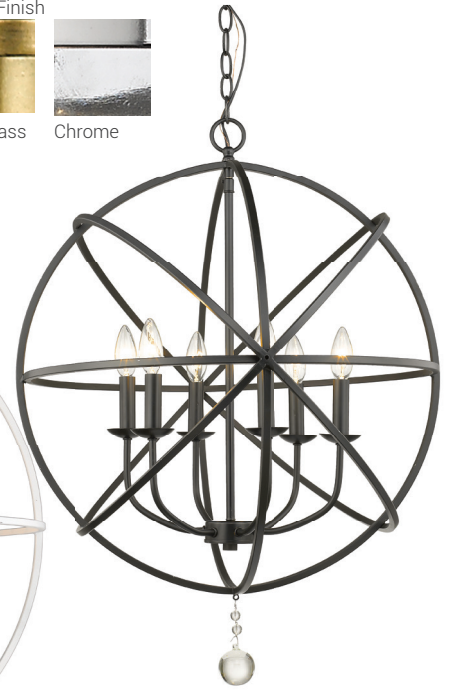

Tull

The Tull collection's story is not just black and white. Orb shaped fixtures with elegant inner candelabras and exquisite crystal ball suspended from below. Each fixture is customizable with your choice of candle sleeves and finial in matching color as well as Chrome and Olde Brass. The choice of how you want to accent your fixture is customizable to your individual taste.

| A |

| B |

| C |

| D |

| E |

| F |

	Product	Available Finish	Bulbs/Wattage	W	H	Overall-H	Chain/Rods Length	Wire Length	Ceiling Plate Size
A	458-36MB	MB, MW	(10) 60W-c	36"	41.75"	116.5"	72" chain	110"	5" diameter
B	458-30MW	MB, MW	(8) 60W-c	30"	35.75"	110.5"	72" chain	110"	5" diameter
C	458-24MB	MB, MW	(6) 60W-c	24"	29.75"	104.5"	72" chain	110"	5" diameter
D	458-20MW	MB, MW	(5) 60W-c	20"	25.25"	100"	72" chain	110"	5" diameter
E	458-16MB	MB, MW	(4) 60W-c	16"	21.25"	96"	72" chain	110"	5" diameter
F	458-12MW	MB, MW	(3) 60W-c	12"	17"	91.75"	72" chain	110"	5" diameter