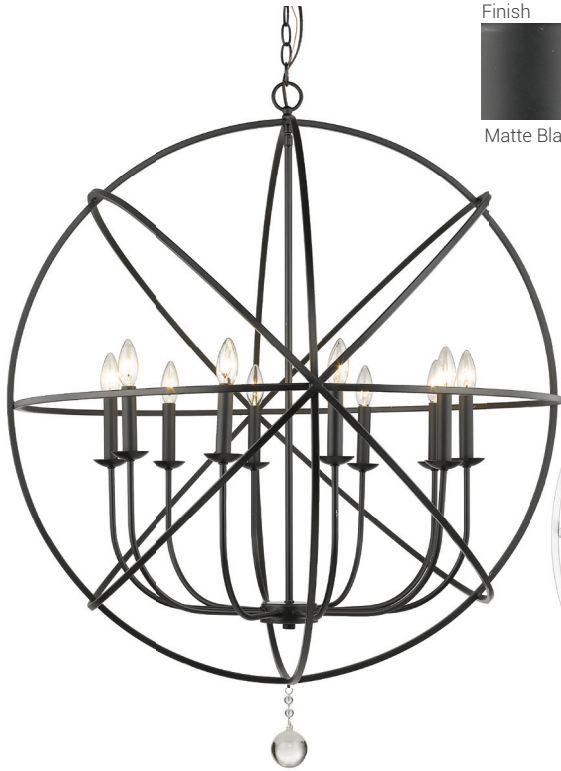

Tull

The Tull collection's story is not just black and white. Orb shaped fixtures with elegant inner candelabras and exquisite crystal ball suspended from below. Each fixture is customizable with your choice of candle sleeves and finial in matching color as well as Chrome and Olde Brass. The choice of how you want to accent your fixture is customizable to your individual taste.

| A |

| B |

| C |

| D |

| E |

| F |

	Product	Available Finish	Bulbs/Wattage	W	H	Overall-H	Chain/Rods Length	Wire Length	Ceiling Plate Size
A	458-36MB	MB, MW	(10) 60W-c	36"	41.75"	116.5"	72" chain	110"	5" diameter
B	458-30MW	MB, MW	(8) 60W-c	30"	35.75"	110.5"	72" chain	110"	5" diameter
C	458-24MB	MB, MW	(6) 60W-c	24"	29.75"	104.5"	72" chain	110"	5" diameter
D	458-20MW	MB, MW	(5) 60W-c	20"	25.25"	100"	72" chain	110"	5" diameter
E	458-16MB	MB, MW	(4) 60W-c	16"	21.25"	96"	72" chain	110"	5" diameter
F	458-12MW	MB, MW	(3) 60W-c	12"	17"	91.75"	72" chain	110"	5" diameter