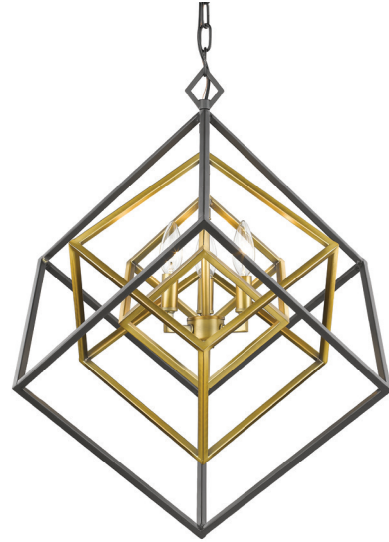

Euclid

Bold geometric shapes nested within themselves inspire the modern design of the Euclid collection. Uniquely layered parallelograms and cubes, encapsulate the inner candelabra. Unique dual finishes of Chrome meshed with Black, or Olde Brass meshed with Bronze complete this stunning collection.

| A |

| B |

| C |

| D |

	Product	Bulbs/Wattage	L/ext.	W	H	Overall-H	Chain/Rods	Wire L.	Ceiling Plate Size
A	457-10L-OBR-BRZ	(10) 60W-c	56"	13"	13"	84.75"	10x12" + 2x6" + 2x3" rods	110"	31.5" x 4.75"
B	457-8L-OBR-BRZ	(8) 60W-c	44"	13"	13"	84.75"	10x12" + 2x6" + 2x3" rods	110"	20.5" x 4.75"
C	457F-OBR-BRZ	(4) 60W-c	---	15"	10.5"	10.5"	---	---	15" x 15"
D	457-12OBR-BRZ	(12) 60W-c	---	47.5"	50.5"	124.25"	72" chain	110"	5.5" x 5.5"

| E |

| I |

| F |

| G |

| H |

	Product	Bulbs/Wattage	W	H	Overall-H	Chain/Rods	Wire L.	Ceiling Plate Size
E	457-4OBR-BRZ	(4) 60W-c	29.5"	31.5"	105.25"	72" chain	110"	5.5" x 5.5"
F	457-3OBR-BRZ	(3) 60W-c	23"	25"	98.75"	72" chain	110"	5.5" x 5.5"
G	457-6OBR-BRZ	(6) 60W-c	35.5"	38"	111.75"	72" chain	110"	5.5" x 5.5"
H	457-10OBR-BRZ	(10) 60W-c	41.5"	44.5"	118.25"	72" chain	110"	5.5" x 5.5"
I	457MP-OBR-BRZ	(1) 100W-m	12"	14.75"	91.75"	5x12" + 1x6" + 1x3" rods	110"	5.5" x 5.5"