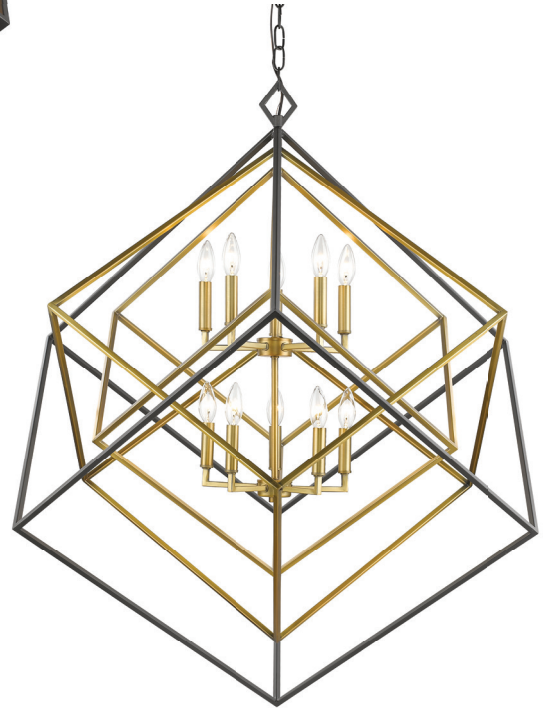

Euclid

Bold geometric shapes nested within themselves inspire the modern design of the Euclid collection. Uniquely layered parallelograms and cubes, encapsulate the inner candelabra. Unique dual finishes of Chrome meshed with Black, or Olde Brass meshed with Bronze complete this stunning collection.

| A |

| B |

| C |

| D |

	Product	Bulbs/Wattage	L/ext.	W	H	Overall-H	Chain/Rods	Wire L.	Ceiling Plate Size
A	457-10L-OBR-BRZ	(10) 60W-c	56"	13"	13"	84.75"	10x12" + 2x6" + 2x3" rods	110"	31.5" x 4.75"
B	457-8L-OBR-BRZ	(8) 60W-c	44"	13"	13"	84.75"	10x12" + 2x6" + 2x3" rods	110"	20.5" x 4.75"
C	457F-OBR-BRZ	(4) 60W-c	---	15"	10.5"	10.5"	---	---	15" x 15"
D	457-12OBR-BRZ	(12) 60W-c	---	47.5"	50.5"	124.25"	72" chain	110"	5.5" x 5.5"

| E |

| I |

| F |

| G |

| H |

	Product	Bulbs/Wattage	W	H	Overall-H	Chain/Rods	Wire L.	Ceiling Plate Size
E	457-4OBR-BRZ	(4) 60W-c	29.5"	31.5"	105.25"	72" chain	110"	5.5" x 5.5"
F	457-3OBR-BRZ	(3) 60W-c	23"	25"	98.75"	72" chain	110"	5.5" x 5.5"
G	457-6OBR-BRZ	(6) 60W-c	35.5"	38"	111.75"	72" chain	110"	5.5" x 5.5"
H	457-10OBR-BRZ	(10) 60W-c	41.5"	44.5"	118.25"	72" chain	110"	5.5" x 5.5"
I	457MP-OBR-BRZ	(1) 100W-m	12"	14.75"	91.75"	5x12" + 1x6" + 1x3" rods	110"	5.5" x 5.5"