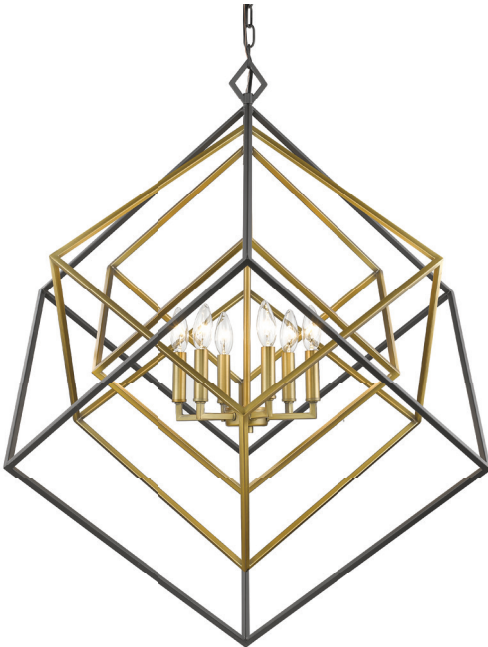

| G |

	Product	Bulbs/Wattage	W	H	Overall-H	Chain/Rods	Wire L.	Ceiling Plate Size
E	457-4OBR-BRZ	(4) 60W-c	29.5"	31.5"	105.25"	72" chain	110"	5.5" x 5.5"
F	457-3OBR-BRZ	(3) 60W-c	23"	25"	98.75"	72" chain	110"	5.5" x 5.5"
G	457-6OBR-BRZ	(6) 60W-c	35.5"	38"	111.75"	72" chain	110"	5.5" x 5.5"
H	457-10OBR-BRZ	(10) 60W-c	41.5"	44.5"	118.25"	72" chain	110"	5.5" x 5.5"
I	457MP-OBR-BRZ	(1) 100W-m	12"	14.75"	91.75"	5x12" + 1x6" + 1x3" rods	110"	5.5" x 5.5"