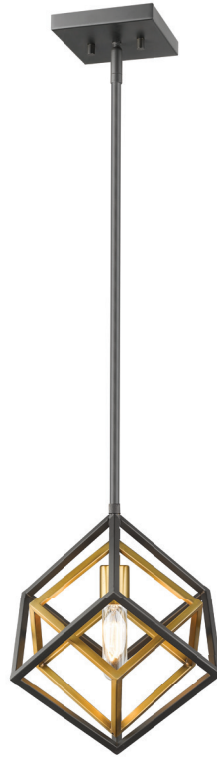

| I |

	Product	Bulbs/Wattage	W	H	Overall-H	Chain/Rods	Wire L.	Ceiling Plate Size
E	457-4OBR-BRZ	(4) 60W-c	29.5"	31.5"	105.25"	72" chain	110"	5.5" x 5.5"
F	457-3OBR-BRZ	(3) 60W-c	23"	25"	98.75"	72" chain	110"	5.5" x 5.5"
G	457-6OBR-BRZ	(6) 60W-c	35.5"	38"	111.75"	72" chain	110"	5.5" x 5.5"
H	457-10OBR-BRZ	(10) 60W-c	41.5"	44.5"	118.25"	72" chain	110"	5.5" x 5.5"
I	457MP-OBR-BRZ	(1) 100W-m	12"	14.75"	91.75"	5x12" + 1x6" + 1x3" rods	110"	5.5" x 5.5"