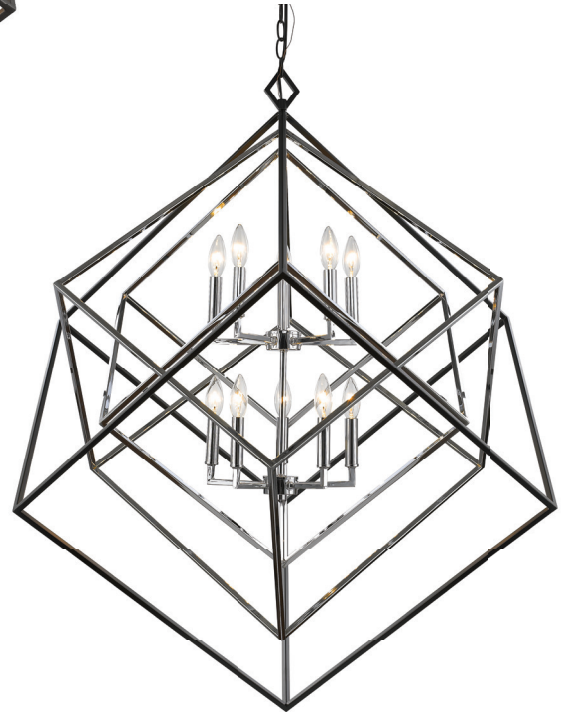

Euclid

Bold geometric shapes nested within themselves inspire the modern design of the Euclid collection. Uniquely layered parallelograms and cubes, encapsulate the inner candelabra. Unique dual finishes of Chrome meshed with Black, or Olde Brass meshed with Bronze complete this stunning collection.

| A |

| B |

| C |

| D |

	Product	Bulbs/Wattage	L/ext.	W	H	Overall-H	Chain/Rods	Wire L.	Ceiling Plate Size
A	457-10L-CH-MB	(10) 60W-c	56"	13"	13"	84.75"	10x12" + 2x6" + 2x3" rods	110"	31.5" x 4.75"
B	457-8L-CH-MB	(8) 60W-c	44"	13"	13"	84.75"	10x12" + 2x6" + 2x3" rods	110"	20.5" x 4.75"
C	457F-CH-MB	(4) 60W-c	---	15"	10.5"	10.5"	---	---	15" x 15"
D	457-12CH-MB	(12) 60W-c	---	47.5"	50.5"	124.25"	72" chain	110"	5.5" x 5.5"

| E |

| I |

| F |

| G |

| H |

	Product	Bulbs/Wattage	W	H	Overall-H	Chain/Rods	Wire L.	Ceiling Plate Size
E	457-4CH-MB	(4) 60W-c	29.5"	31.5"	105.25"	72" chain	110"	5.5" x 5.5"
F	457-3CH-MB	(3) 60W-c	23"	25"	98.75"	72" chain	110"	5.5" x 5.5"
G	457-6CH-MB	(6) 60W-c	35.5"	38"	111.75"	72" chain	110"	5.5" x 5.5"
H	457-10CH-MB	(10) 60W-c	41.5"	44.5"	118.25"	72" chain	110"	5.5" x 5.5"
I	457MP-CH-MB	(1) 100W-m	12"	14.75"	91.75"	5x12" + 1x6" + 1x3" rods	110"	5.5" x 5.5"