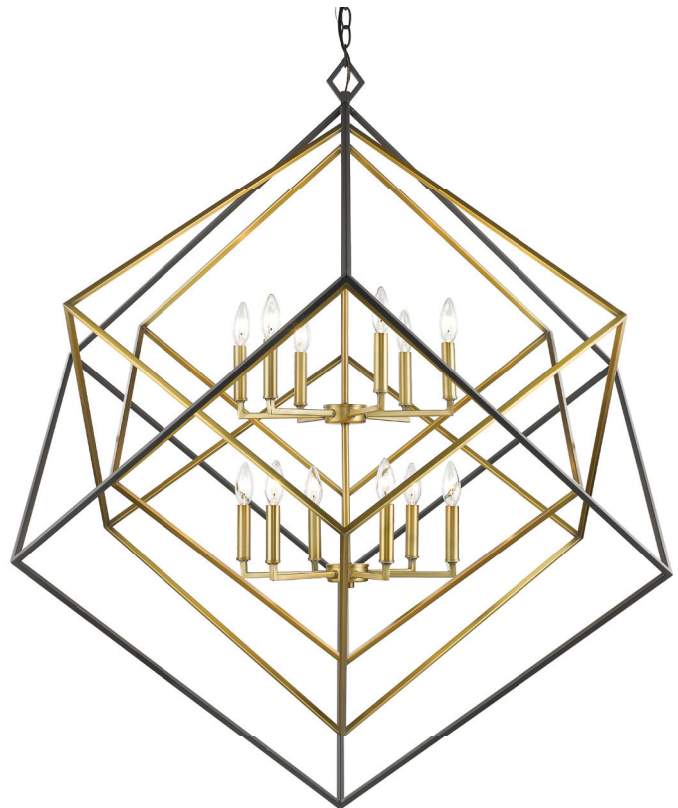

| D |

	Product	Bulbs/Wattage	L/ext.	W	H	Overall-H	Chain/Rods	Wire L.	Ceiling Plate Size
A	457-10L-OBR-BRZ	(10) 60W-c	56"	13"	13"	84.75"	10x12" + 2x6" + 2x3" rods	110"	31.5" x 4.75"
B	457-8L-OBR-BRZ	(8) 60W-c	44"	13"	13"	84.75"	10x12" + 2x6" + 2x3" rods	110"	20.5" x 4.75"
C	457F-OBR-BRZ	(4) 60W-c	---	15"	10.5"	10.5"	---	---	15" x 15"
D	457-12OBR-BRZ	(12) 60W-c	---	47.5"	50.5"	124.25"	72" chain	110"	5.5" x 5.5"