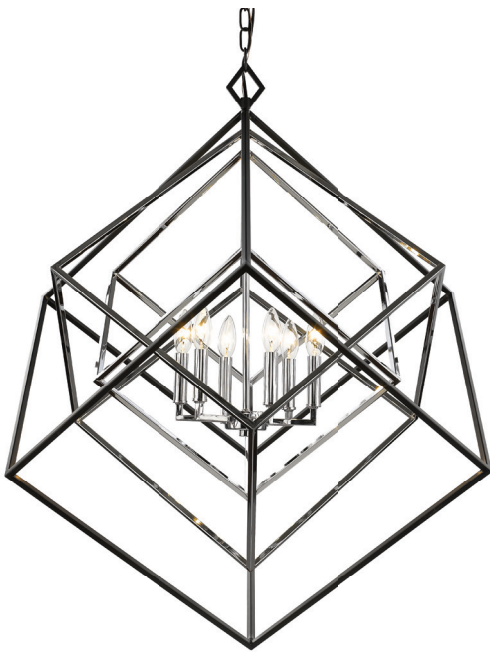

Euclid

Bold geometric shapes nested within themselves inspire the modern design of the Euclid collection. Uniquely layered parallelograms and cubes, encapsulate the inner candelabra. Unique dual finishes of Chrome meshed with Black, or Olde Brass meshed with Bronze complete this stunning collection.

| A |

| B |

| C |

| D |

	Product	Bulbs/Wattage	L/ext.	W	H	Overall-H	Chain/Rods	Wire L.	Ceiling Plate Size
A	457-10L-CH-MB	(10) 60W-c	56"	13"	13"	84.75"	10x12" + 2x6" + 2x3" rods	110"	31.5" x 4.75"
B	457-8L-CH-MB	(8) 60W-c	44"	13"	13"	84.75"	10x12" + 2x6" + 2x3" rods	110"	20.5" x 4.75"
C	457F-CH-MB	(4) 60W-c	---	15"	10.5"	10.5"	---	---	15" x 15"
D	457-12CH-MB	(12) 60W-c	---	47.5"	50.5"	124.25"	72" chain	110"	5.5" x 5.5"

| E |

| I |

| F |

| G |

| H |

	Product	Bulbs/Wattage	W	H	Overall-H	Chain/Rods	Wire L.	Ceiling Plate Size
E	457-4CH-MB	(4) 60W-c	29.5"	31.5"	105.25"	72" chain	110"	5.5" x 5.5"
F	457-3CH-MB	(3) 60W-c	23"	25"	98.75"	72" chain	110"	5.5" x 5.5"
G	457-6CH-MB	(6) 60W-c	35.5"	38"	111.75"	72" chain	110"	5.5" x 5.5"
H	457-10CH-MB	(10) 60W-c	41.5"	44.5"	118.25"	72" chain	110"	5.5" x 5.5"
I	457MP-CH-MB	(1) 100W-m	12"	14.75"	91.75"	5x12" + 1x6" + 1x3" rods	110"	5.5" x 5.5"