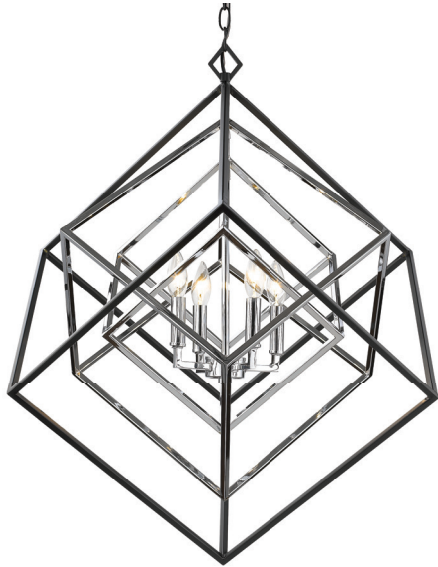

Euclid

Bold geometric shapes nested within themselves inspire the modern design of the Euclid collection. Uniquely layered parallelograms and cubes, encapsulate the inner candelabra. Unique dual finishes of Chrome meshed with Black, or Olde Brass meshed with Bronze complete this stunning collection.

| A |

| B |

| C |

| D |

	Product	Bulbs/Wattage	L/ext.	W	H	Overall-H	Chain/Rods	Wire L.	Ceiling Plate Size
A	457-10L-CH-MB	(10) 60W-c	56"	13"	13"	84.75"	10x12" + 2x6" + 2x3" rods	110"	31.5" x 4.75"
B	457-8L-CH-MB	(8) 60W-c	44"	13"	13"	84.75"	10x12" + 2x6" + 2x3" rods	110"	20.5" x 4.75"
C	457F-CH-MB	(4) 60W-c	---	15"	10.5"	10.5"	---	---	15" x 15"
D	457-12CH-MB	(12) 60W-c	---	47.5"	50.5"	124.25"	72" chain	110"	5.5" x 5.5"

| E |

| I |

| F |

| G |

| H |

	Product	Bulbs/Wattage	W	H	Overall-H	Chain/Rods	Wire L.	Ceiling Plate Size
E	457-4CH-MB	(4) 60W-c	29.5"	31.5"	105.25"	72" chain	110"	5.5" x 5.5"
F	457-3CH-MB	(3) 60W-c	23"	25"	98.75"	72" chain	110"	5.5" x 5.5"
G	457-6CH-MB	(6) 60W-c	35.5"	38"	111.75"	72" chain	110"	5.5" x 5.5"
H	457-10CH-MB	(10) 60W-c	41.5"	44.5"	118.25"	72" chain	110"	5.5" x 5.5"
I	457MP-CH-MB	(1) 100W-m	12"	14.75"	91.75"	5x12" + 1x6" + 1x3" rods	110"	5.5" x 5.5"