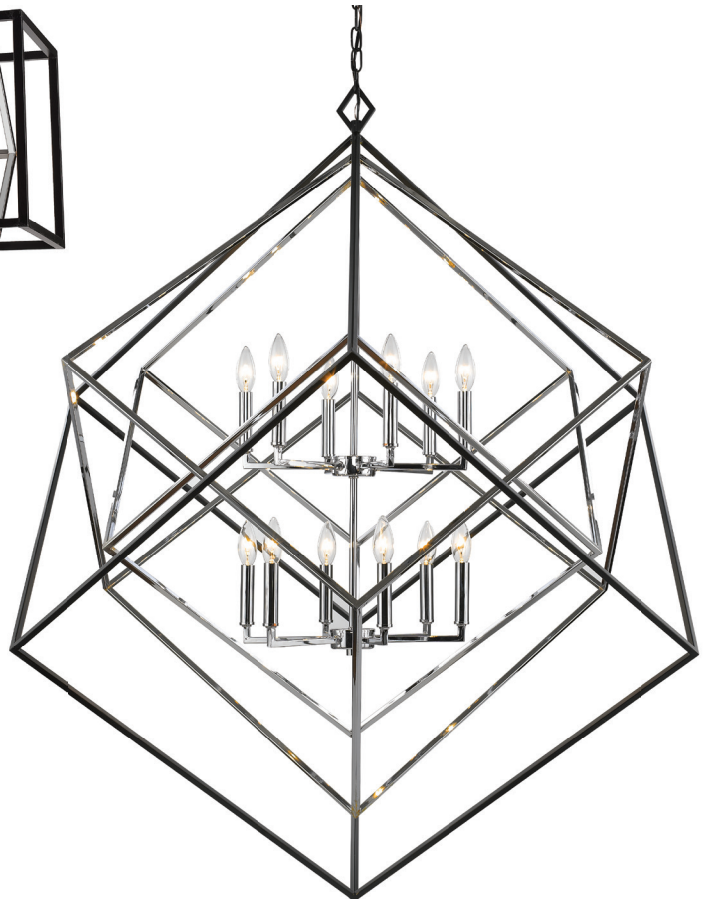

Euclid

Bold geometric shapes nested within themselves inspire the modern design of the Euclid collection. Uniquely layered parallelograms and cubes, encapsulate the inner candelabra. Unique dual finishes of Chrome meshed with Black, or Olde Brass meshed with Bronze complete this stunning collection.

| A |

| B |

| C |

| D |

	Product	Bulbs/Wattage	L/ext.	W	H	Overall-H	Chain/Rods	Wire L.	Ceiling Plate Size
A	457-10L-CH-MB	(10) 60W-c	56"	13"	13"	84.75"	10x12" + 2x6" + 2x3" rods	110"	31.5" x 4.75"
B	457-8L-CH-MB	(8) 60W-c	44"	13"	13"	84.75"	10x12" + 2x6" + 2x3" rods	110"	20.5" x 4.75"
C	457F-CH-MB	(4) 60W-c	---	15"	10.5"	10.5"	---	---	15" x 15"
D	457-12CH-MB	(12) 60W-c	---	47.5"	50.5"	124.25"	72" chain	110"	5.5" x 5.5"

| E |

| I |

| F |

| G |

| H |

	Product	Bulbs/Wattage	W	H	Overall-H	Chain/Rods	Wire L.	Ceiling Plate Size
E	457-4CH-MB	(4) 60W-c	29.5"	31.5"	105.25"	72" chain	110"	5.5" x 5.5"
F	457-3CH-MB	(3) 60W-c	23"	25"	98.75"	72" chain	110"	5.5" x 5.5"
G	457-6CH-MB	(6) 60W-c	35.5"	38"	111.75"	72" chain	110"	5.5" x 5.5"
H	457-10CH-MB	(10) 60W-c	41.5"	44.5"	118.25"	72" chain	110"	5.5" x 5.5"
I	457MP-CH-MB	(1) 100W-m	12"	14.75"	91.75"	5x12" + 1x6" + 1x3" rods	110"	5.5" x 5.5"