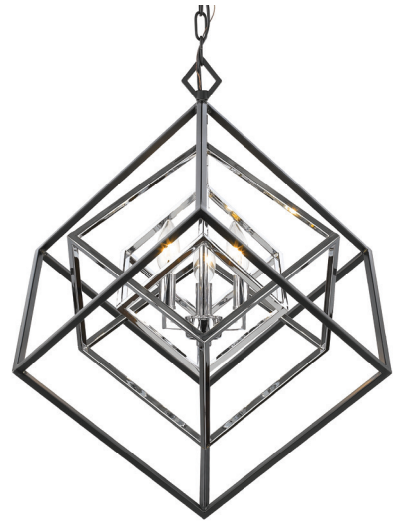

Euclid

Bold geometric shapes nested within themselves inspire the modern design of the Euclid collection. Uniquely layered parallelograms and cubes, encapsulate the inner candelabra. Unique dual finishes of Chrome meshed with Black, or Olde Brass meshed with Bronze complete this stunning collection.

| A |

| B |

| C |

| D |

	Product	Bulbs/Wattage	L/ext.	W	H	Overall-H	Chain/Rods	Wire L.	Ceiling Plate Size
A	457-10L-CH-MB	(10) 60W-c	56"	13"	13"	84.75"	10x12" + 2x6" + 2x3" rods	110"	31.5" x 4.75"
B	457-8L-CH-MB	(8) 60W-c	44"	13"	13"	84.75"	10x12" + 2x6" + 2x3" rods	110"	20.5" x 4.75"
C	457F-CH-MB	(4) 60W-c	---	15"	10.5"	10.5"	---	---	15" x 15"
D	457-12CH-MB	(12) 60W-c	---	47.5"	50.5"	124.25"	72" chain	110"	5.5" x 5.5"

| E |

| I |

| F |

| G |

| H |

	Product	Bulbs/Wattage	W	H	Overall-H	Chain/Rods	Wire L.	Ceiling Plate Size
E	457-4CH-MB	(4) 60W-c	29.5"	31.5"	105.25"	72" chain	110"	5.5" x 5.5"
F	457-3CH-MB	(3) 60W-c	23"	25"	98.75"	72" chain	110"	5.5" x 5.5"
G	457-6CH-MB	(6) 60W-c	35.5"	38"	111.75"	72" chain	110"	5.5" x 5.5"
H	457-10CH-MB	(10) 60W-c	41.5"	44.5"	118.25"	72" chain	110"	5.5" x 5.5"
I	457MP-CH-MB	(1) 100W-m	12"	14.75"	91.75"	5x12" + 1x6" + 1x3" rods	110"	5.5" x 5.5"