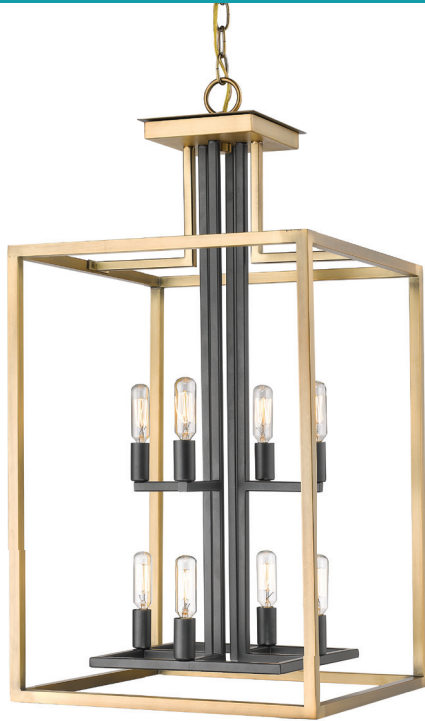

Quadra

Clean and straight lines define the contemporary Quadra collection. Square and rectangular cages enclose the inner fittings designed to perfectly compliment one another. Unique dual finishes of Brushed Nickel and Black or Olde Brass and Bronze magically mesh to produce a stunning contemporary presentation. Flushes and Semi Flushes are also available in Black and Chrome (see items J and K)

| A |

| B |

| C |

| D |

| E |

	Product	Bulbs/Wattage	L/ext.	W	H	Overall-H	Chain/Rods	Wire L.	Ceiling/Wall Plate Size
A	456-8BN-BK	(8) 60W-c	---	15"	29.5"	103.25"	72" chain	110"	5.5" x 5.5"
B	456-12BN-BK	(12) 60W-c	---	22"	42"	115"	72" chain	110"	5.5" x 5.5"
C	456MP-BN-BK	(1) 100W-m	---	8"	13"	84.75"	5x12" + 1x6" + 1x3" rods	110"	5.5" x 5.5"
D	456-4BN-BK	(4) 60W-c	---	13"	25.25"	99"	72" chain	110"	5.5" x 5.5"
E	456-2S-BN-BK	(2) 60W-c	4.5"	7"	11"	---	---	---	7" x 11"

| F |

| H | (Brushed Nickel)

| I | (Brushed Nickel)

| J | (Chrome)

| K | (Chrome)

| G |

	Product	Bulbs/Wattage	L/ext.	W	H	Overall-H	Chain/Rods	Wire L.	Ceiling Plate Size
F	456-8L-BN-BK	(8) 60W-c	40"	12"	17"	88.75"	10x12" + 2x6" + 2x3" rods	110"	4.75" x 16.5"
G	456-10L-BN-BK	(10) 60W-c	50"	12"	17"	88.75"	10x12" + 2x6" + 2x3" rods	110"	4.75" x 25.5"
H	456F-BN-BK	(4) 60W-c	---	13"	8.5"	8.5"	---	---	7" x 7"
I	456SF-BN-BK	(4) 60W-c	---	13"	12"	12"	---	---	5.5" x 5.5"
J	456F-CH-BK	(4) 60W-c	---	13"	8.5"	8.5"	---	---	7" x 7"
K	456SF-CH-BK	(4) 60W-c	---	13"	12"	12"	---	---	5.5" x 5.5"

Quadra

Clean and straight lines define the contemporary Quadra collection. Square and rectangular cages enclose the inner fittings designed to perfectly compliment one another. Unique dual finishes of Brushed Nickel and Black or Olde Brass and Bronze magically mesh to produce a stunning contemporary presentation.