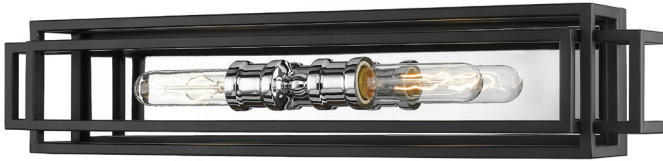

# Titania

Unique rectangular designs create the striking look of the Titania collection. Perfect for any transitional decor, the fixtures use unique contrasting finishes which include a Black frame with inner fittings of Brushed Nickel, or a Bronze frame with inner fittings of Olde Brass.

NEW

| A |

| B |

| C |

| D |

| E |

| F |

These fixtures can be mounted both horizontally and vertically.

## Titania

Unique rectangular designs create the striking look of the Titania collection. Perfect for any transitional decor, the fixtures use unique contrasting finishes which include a Black frame with inner fittings of Brushed Nickel, or a Bronze frame with inner fittings of Olde Brass.