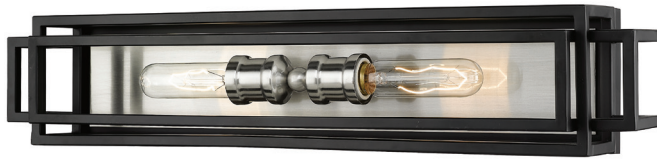

# Titania

Unique rectangular designs create the striking look of the Titania collection. Perfect for any transitional decor, the fixtures use unique contrasting finishes which include a Black frame with inner fittings of Brushed Nickel, or a Bronze frame with inner fittings of Olde Brass.

NEW

| A |

| B |

| C |

| D |

| E |

| F |

These fixtures can be mounted both horizontally and vertically.

## Titania

Unique rectangular designs create the striking look of the Titania collection. Perfect for any transitional decor, the fixtures use unique contrasting finishes which include a Black frame with inner fittings of Brushed Nickel, or a Bronze frame with inner fittings of Olde Brass.