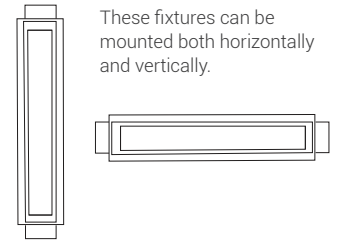

# Titania

Unique rectangular designs create the striking look of the Titania collection. Perfect for any transitional decor, the fixtures use unique contrasting finishes which include a Black frame with inner fittings of Brushed Nickel, or a Bronze frame with inner fittings of Olde Brass.

NEW

| A |

| B |

| C |

| D |

| E |

| F |

These fixtures can be mounted both horizontally and vertically.