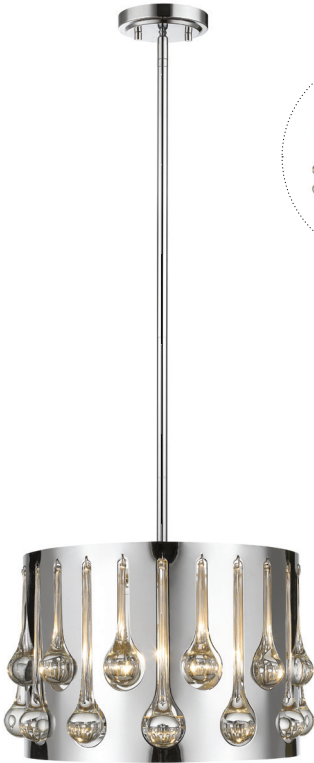

Oberon

Stunning and elegant describe the Oberon collection. Beautifully formed crystal droplets glitter against the highly polished chrome finish in this modern collection. Available in many sizes and configurations.

| A |

| B |

Items C, D, E and F are convertible to semi-flush mount.

| C |

| D |

| E |

| F |

	Product	Bulbs/Wattage	L/Ext.	W	H	Overall-H	Chain/Rods Length	Wire Length	Ceiling Plate/Wall Plate Size
A	453R2S-CH	(2) 60W-c	5"	12"	9"	---	---	---	12" x 9"
B	453SQ2S-CH	(2) 60W-c	4.5"	9"	9"	---	---	---	9" x 9"
C	453-13CH	(3) 60W-c	---	12.5"	9"	56.75"	3x12" + 1x6" + 1x3" rods	110"	5.5" diameter
D	453-16CH	(4) 60W-c	---	17"	9"	56.75"	3x12" + 1x6" + 1x3" rods	110"	5.5" diameter
E	453-20CH	(5) 60W-c	---	21"	9"	56.75"	3x12" + 1x6" + 1x3" rods	110"	5.5" diameter
F	453-24CH	(6) 60W-c	---	24.5"	9"	56.75"	3x12" + 1x6" + 1x3" rods	110"	5.5" diameter

	Product	Bulbs/Wattage	L/ext.	W	H	Overall-H	Chain/Rods Length	Wire Length	Ceiling Plate/Wall Plate Size
G	453RF13CH	(3) 60W-c	---	13"	9.75"	---	---	---	13" diameter
H	453SQF13CH	(4) 60W-c	---	13.5"	9.75"	---	---	---	13.5" x 13.5"
I	453SQMP-CH	(1) 100W-m	---	7"	9"	56.75"	3x12" + 1x6" + 1x3" rods	110"	5.5" x 5.5"
J	453RMP-CH	(1) 100W-m	---	6.5"	9"	56.75"	3x12" + 1x6" + 1x3" rods	110"	5.5" diameter
K	453-43CH	(7) 60W-c	43"	10"	9"	80.75"	10x12" + 2x6" + 2x3" rods	110"	22" x 4.75"