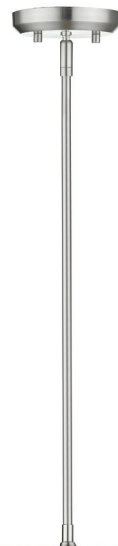

Opal

The ultra stylish Opal collection is perfect for any modern decor. An enchanting circular motif of interlocking ellipses layer a beautiful white organza shade, creating an ethereal effect. Finished in Brushed Nickel or Chrome, the Opal collection will complete any contemporary design setting.

| A |

| B |

| C |

| D |

| E |

| F |

	Product	Available Finish	Bulbs/Wattage	L/Ext.	W	H	Overall-H	Chain/Rods Length	Wire Length	Ceiling Plate Size
A	195-2S-BN	BN, CH	(2) 40W-c	4.25"	9"	12"	---	---	---	9" x 12"
B	195-6SF-BN	BN, CH	(1) 60W-m	---	6"	10.75"	---	---	---	5.25" diameter
C	195-6MP-CH	BN, CH	(1) 60W-m	---	6"	9.75"	57.5"	3x12" + 1x6" + 1x3" rods	110"	5.25" diameter
D	195-14BN	BN, CH	(3) 60W-m	---	14"	7.5"	55.25"	3x12" + 1x6" + 1x3" rods	110"	5.25" diameter
E	195-26BN	BN, CH	(5) 60W-m	---	26"	7.5"	55.25"	3x12" + 1x6" + 1x3" rods	110"	5.25" diameter
F	195-20CH	BN, CH	(4) 60W-m	---	20"	7.5"	55.25"	3x12" + 1x6" + 1x3" rods	110"	5.25" diameter

| G |

| J |

| K |

| H |

| I |

	Product	Available Finish	Bulbs/Wattage	L/ext.	W	H	Overall-H	Chain/Rods Length	Wire Length	Ceiling Plate Size
G	195-35BN	BN, CH	(4) 60W-m	35"	16"	9.25"	57"	6x12" + 2x6" + 2x3" rods	110"	12" x 4.5"
H	195-45BN	BN, CH	(6) 60W-m	45"	18"	9.25"	57"	6x12" + 2x6" + 2x3" rods	110"	12" x 4.5"
I	195-55CH	BN, CH	(8) 60W-m	55"	20"	9.25"	57"	6x12" + 2x6" + 2x3" rods	110"	21.5" x 4.5"
J	195-14F-CH	BN, CH	(3) 60W-m	---	14"	6"	---	---	---	10.75"
K	195-20F-BN	BN, CH	(4) 60W-m	---	20"	6"	---	---	---	14"