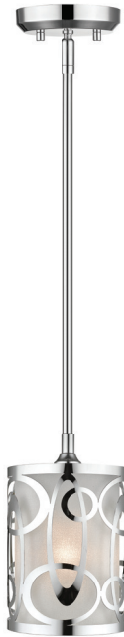

Opal

The ultra stylish Opal collection is perfect for any modern decor. An enchanting circular motif of interlocking ellipses layer a beautiful white organza shade, creating an ethereal effect. Finished in Brushed Nickel or Chrome, the Opal collection will complete any contemporary design setting.

| A |

| B |

| C |

| D |

| E |

| F |

	Product	Available Finish	Bulbs/Wattage	L/Ext.	W	H	Overall-H	Chain/Rods Length	Wire Length	Ceiling Plate Size
A	195-2S-BN	BN, CH	(2) 40W-c	4.25"	9"	12"	---	---	---	9" x 12"
B	195-6SF-BN	BN, CH	(1) 60W-m	---	6"	10.75"	---	---	---	5.25" diameter
C	195-6MP-CH	BN, CH	(1) 60W-m	---	6"	9.75"	57.5"	3x12" + 1x6" + 1x3" rods	110"	5.25" diameter
D	195-14BN	BN, CH	(3) 60W-m	---	14"	7.5"	55.25"	3x12" + 1x6" + 1x3" rods	110"	5.25" diameter
E	195-26BN	BN, CH	(5) 60W-m	---	26"	7.5"	55.25"	3x12" + 1x6" + 1x3" rods	110"	5.25" diameter
F	195-20CH	BN, CH	(4) 60W-m	---	20"	7.5"	55.25"	3x12" + 1x6" + 1x3" rods	110"	5.25" diameter

| G |

| J |

| K |

| H |

| I |

	Product	Available Finish	Bulbs/Wattage	L/ext.	W	H	Overall-H	Chain/Rods Length	Wire Length	Ceiling Plate Size
G	195-35BN	BN, CH	(4) 60W-m	35"	16"	9.25"	57"	6x12" + 2x6" + 2x3" rods	110"	12" x 4.5"
H	195-45BN	BN, CH	(6) 60W-m	45"	18"	9.25"	57"	6x12" + 2x6" + 2x3" rods	110"	12" x 4.5"
I	195-55CH	BN, CH	(8) 60W-m	55"	20"	9.25"	57"	6x12" + 2x6" + 2x3" rods	110"	21.5" x 4.5"
J	195-14F-CH	BN, CH	(3) 60W-m	---	14"	6"	---	---	---	10.75"
K	195-20F-BN	BN, CH	(4) 60W-m	---	20"	6"	---	---	---	14"