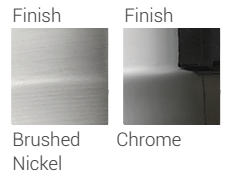

Opal

The ultra stylish Opal collection is perfect for any modern decor. An enchanting circular motif of interlocking ellipses layer a beautiful white organza shade, creating an ethereal effect. Finished in Brushed Nickel or Chrome, the Opal collection will complete any contemporary design setting.

| A |

| B |

| C |

| D |

| E |

| F |

	Product	Available Finish	Bulbs/Wattage	L/Ext.	W	H	Overall-H	Chain/Rods Length	Wire Length	Ceiling Plate Size
A	195-2S-BN	BN, CH	(2) 40W-c	4.25"	9"	12"	---	---	---	9" x 12"
B	195-6SF-BN	BN, CH	(1) 60W-m	---	6"	10.75"	---	---	---	5.25" diameter
C	195-6MP-CH	BN, CH	(1) 60W-m	---	6"	9.75"	57.5"	3x12" + 1x6" + 1x3" rods	110"	5.25" diameter
D	195-14BN	BN, CH	(3) 60W-m	---	14"	7.5"	55.25"	3x12" + 1x6" + 1x3" rods	110"	5.25" diameter
E	195-26BN	BN, CH	(5) 60W-m	---	26"	7.5"	55.25"	3x12" + 1x6" + 1x3" rods	110"	5.25" diameter
F	195-20CH	BN, CH	(4) 60W-m	---	20"	7.5"	55.25"	3x12" + 1x6" + 1x3" rods	110"	5.25" diameter