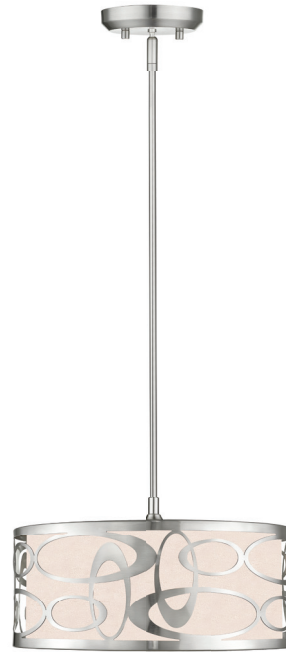

Opal

The ultra stylish Opal collection is perfect for any modern decor. An enchanting circular motif of interlocking ellipses layer a beautiful white organza shade, creating an ethereal effect. Finished in Brushed Nickel or Chrome, the Opal collection will complete any contemporary design setting.

| A |

| B |

| C |

| D |

| E |

| F |

	Product	Available Finish	Bulbs/Wattage	L/Ext.	W	H	Overall-H	Chain/Rods Length	Wire Length	Ceiling Plate Size
A	195-2S-BN	BN, CH	(2) 40W-c	4.25"	9"	12"	---	---	---	9" x 12"
B	195-6SF-BN	BN, CH	(1) 60W-m	---	6"	10.75"	---	---	---	5.25" diameter
C	195-6MP-CH	BN, CH	(1) 60W-m	---	6"	9.75"	57.5"	3x12" + 1x6" + 1x3" rods	110"	5.25" diameter
D	195-14BN	BN, CH	(3) 60W-m	---	14"	7.5"	55.25"	3x12" + 1x6" + 1x3" rods	110"	5.25" diameter
E	195-26BN	BN, CH	(5) 60W-m	---	26"	7.5"	55.25"	3x12" + 1x6" + 1x3" rods	110"	5.25" diameter
F	195-20CH	BN, CH	(4) 60W-m	---	20"	7.5"	55.25"	3x12" + 1x6" + 1x3" rods	110"	5.25" diameter

| G |

| J |

| K |

| H |

| I |

	Product	Available Finish	Bulbs/Wattage	L/ext.	W	H	Overall-H	Chain/Rods Length	Wire Length	Ceiling Plate Size
G	195-35BN	BN, CH	(4) 60W-m	35"	16"	9.25"	57"	6x12" + 2x6" + 2x3" rods	110"	12" x 4.5"
H	195-45BN	BN, CH	(6) 60W-m	45"	18"	9.25"	57"	6x12" + 2x6" + 2x3" rods	110"	12" x 4.5"
I	195-55CH	BN, CH	(8) 60W-m	55"	20"	9.25"	57"	6x12" + 2x6" + 2x3" rods	110"	21.5" x 4.5"
J	195-14F-CH	BN, CH	(3) 60W-m	---	14"	6"	---	---	---	10.75"
K	195-20F-BN	BN, CH	(4) 60W-m	---	20"	6"	---	---	---	14"