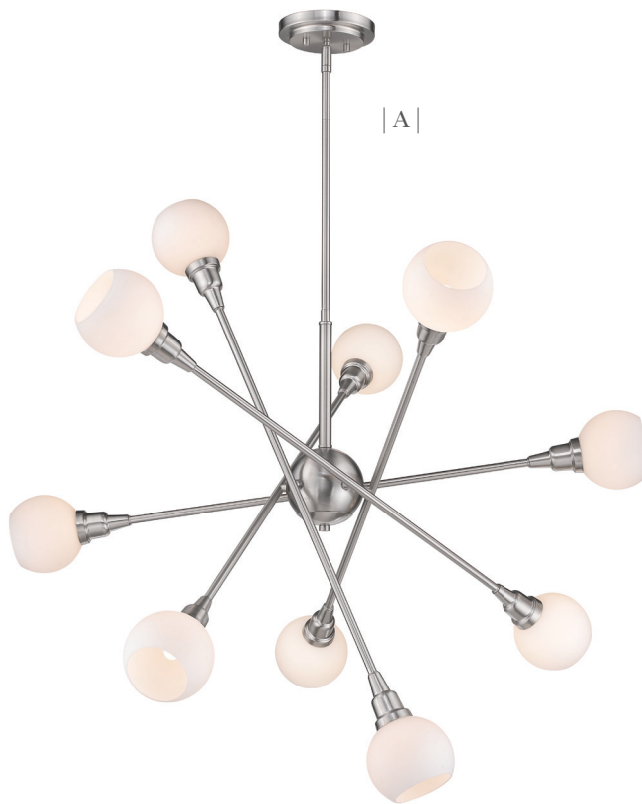

Tian

Bold modern lines paired with soft and elegant detailing define the unique Tian collection. The Brushed Nickel finish paired with Matte Opal globe shades contemporize the Tian Collection.

| B |

| A |

| C |

| D |

	Product	Bulbs/Wattage	L/Ext.	W	H	Overall-H	Chain/Rods Length	Wire Length	Ceiling Plate Size
A	616-10C-BN-LED	(10) 4W-G9 LED(included)	---	39.25"	39"	79.5"	3x12" + 1x6" + 1x3" rods	110"	6" diameter
B	616-8C-BN-LED	(8) 75W-G9 LED(included)	---	29.25"	29.5"	71.5"	3x12" + 1x6" + 1x3" rods	110"	6" diameter
C	616-4S-BN-LED	(4) 4W-G9 LED(included)	8.75"	12.5"	26.75"	---	---	---	6" diameter
D	616-6S-BN-LED	(6) 4W-G9 LED(included)	8.25"	15"	33.25"	---	---	---	6" diameter

Color Temperature - 2700K

| E |

| F |

| H |

| G |

	Product	Bulbs/Wattage	L/ext.	W	H	Overall-H	Chain/Rods Length	Wire Length	Ceiling Plate Size
E	616-6C-BN-LED	(6) 4W-G9 LED(included)	---	26.25"	22.25"	67"	3x12" + 1x6" + 1x3" rods	110"	6" diameter
F	616-1S-BN-LED	(1) 4W-G9 LED(included)	5.25"	5"	16"	---	---	---	5"W x 8"H oval
G	616-32BN-LED	(8) 4W-G9 LED(included)	9.75"	32.5"	16.75"	61.75"	3x12" + 1x6" + 1x3" rods	110"	6" diameter
H	616-45BN-LED	(8) 4W-G9 LED(included)	13"	45.5"	18.25"	63.25"	3x12" + 1x6" + 1x3" rods	110"	6" diameter