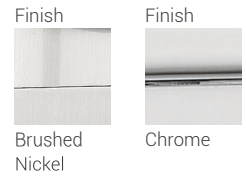

## Mersesse

Elegance abounds with the Mersesse collection. Cut crystal surrounded with laser cut rectangular frames set in circular fixtures. Finished in Chrome and Brushed Nickel, the Mersesse collection is a jewel for any home.

Finish  
  
 Chrome

	Product	Bulbs/Wattage	L/ext.	W	H	Overall-H	Chain/Rods Length	Wire Length	Ceiling Plate Size
A	6006-2S-CH	(2) 60W-c	3.5"	6"	11.5"	---	---	---	6" x 11.5"
B	6007-2S-CH	(2) 60W-c	4"	9"	11.5"	---	---	---	9" x 11.5"
C	6007-11CH	(3) 60W-c	---	11.5"	8.5"	56.25"	3x12" + 1x6" + 1x3" rods	110"	4.75" diameter
D	6007-15CH	(4) 60W-c	---	15.25"	8.5"	56.25"	3x12" + 1x6" + 1x3" rods	110"	4.75" diameter
E	6007-19CH	(5) 60W-c	---	19"	8.5"	56.25"	3x12" + 1x6" + 1x3" rods	110"	4.75" diameter
F	6007-22CH	(6) 60W-c	---	23"	8.5"	56.25"	3x12" + 1x6" + 1x3" rods	110"	4.75" diameter
G	6007MP-CH	(1) 100W-m	---	5.5"	8.5"	56.25"	3x12" + 1x6" + 1x3" rods	110"	4.75" diameter
H	6006MP-CH	(1) 100W-m	---	6.5"	8.5"	56.25"	3x12" + 1x6" + 1x3" rods	110"	5.5" x 5.5"
I	6006F-CH	(4) 60W-c	---	12"	9.5"	---	---	---	12" x 12"
J	6007F-CH	(3) 60W-c	---	12.5"	9.5"	---	---	---	12.5" diameter

Finish  
  
 Brushed Nickel

	Product	Bulbs/Wattage	L/ext.	W	H	Overall-H	Chain/Rods Length	Wire Length	Ceiling Plate Size
K	6006-2S-BN	(2) 60W-c	3.5"	6"	11.5"	---	---	---	6" x 11.5"
L	6007-2S-BN	(2) 60W-c	4"	9"	11.5"	---	---	---	9" x 11.5"
M	6007-11BN	(3) 60W-c	---	11.5"	8.5"	56.25"	3x12" + 1x6" + 1x3" rods	110"	4.75" diameter
N	6007-15BN	(4) 60W-c	---	15.25"	8.5"	56.25"	3x12" + 1x6" + 1x3" rods	110"	4.75" diameter
O	6007-19BN	(5) 60W-c	---	19"	8.5"	56.25"	3x12" + 1x6" + 1x3" rods	110"	4.75" diameter
P	6007-22BN	(6) 60W-c	---	23"	8.5"	56.25"	3x12" + 1x6" + 1x3" rods	110"	4.75" diameter
Q	6007MP-BN	(1) 100W-m	---	5.5"	8.5"	56.25"	3x12" + 1x6" + 1x3" rods	110"	4.75" diameter
R	6006MP-BN	(1) 100W-m	---	6.5"	8.5"	56.25"	3x12" + 1x6" + 1x3" rods	110"	5.5" x 5.5"
S	6006F-BN	(4) 60W-c	---	12"	9.5"	---	---	---	12" x 12"
T	6007F-BN	(3) 60W-c	---	12.5"	9.5"	---	---	---	12.5" diameter