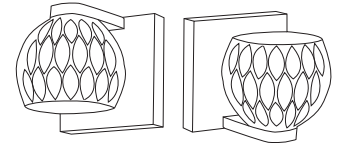

These vanity fixtures can be mounted facing down.