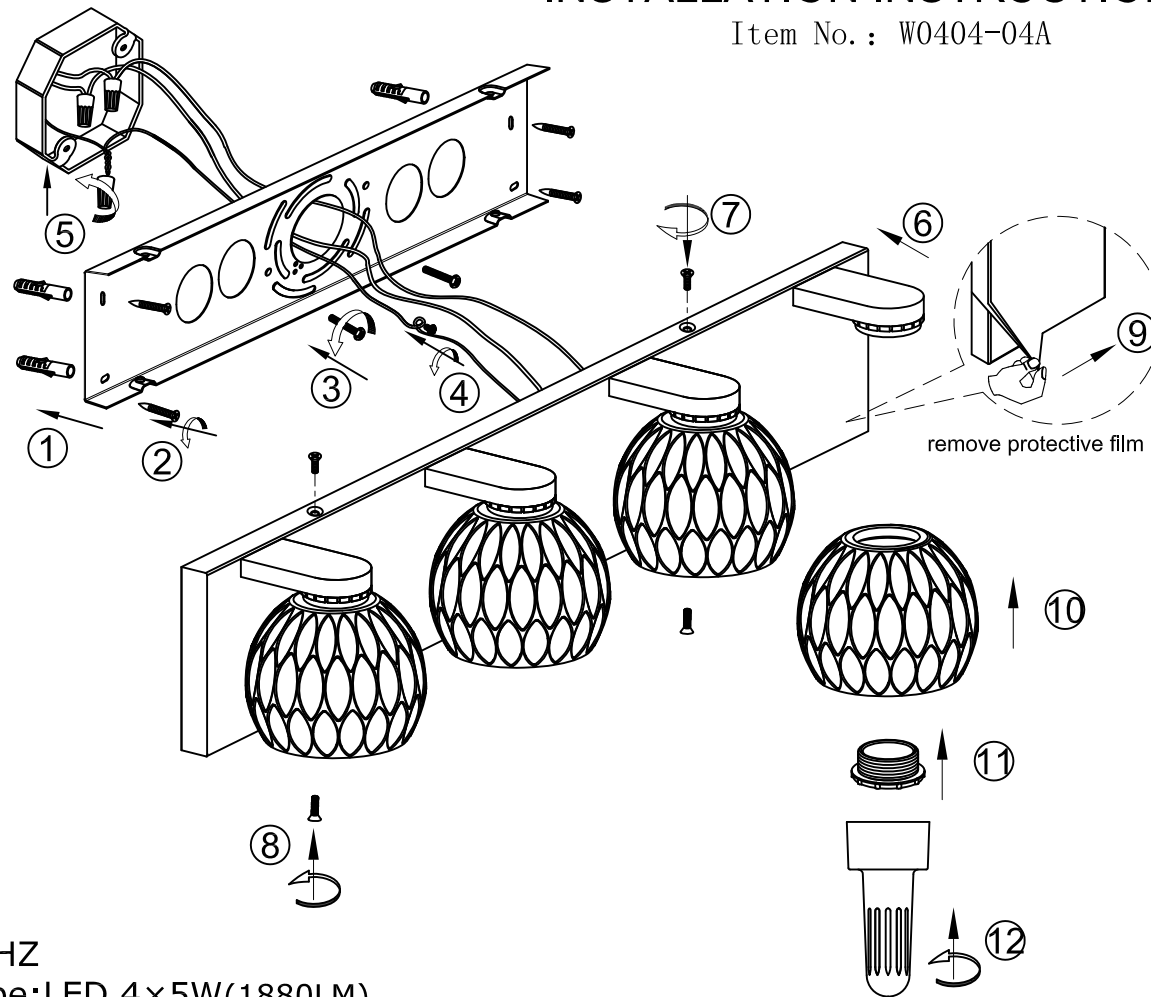

# INSTALLATION INSTRUCTION

Item No. : W0404-04A

## FEATURE

- 120V~60HZ
  - Lamp Type:LED 4×5W(1880LM)
- The lamp can be only indoor used