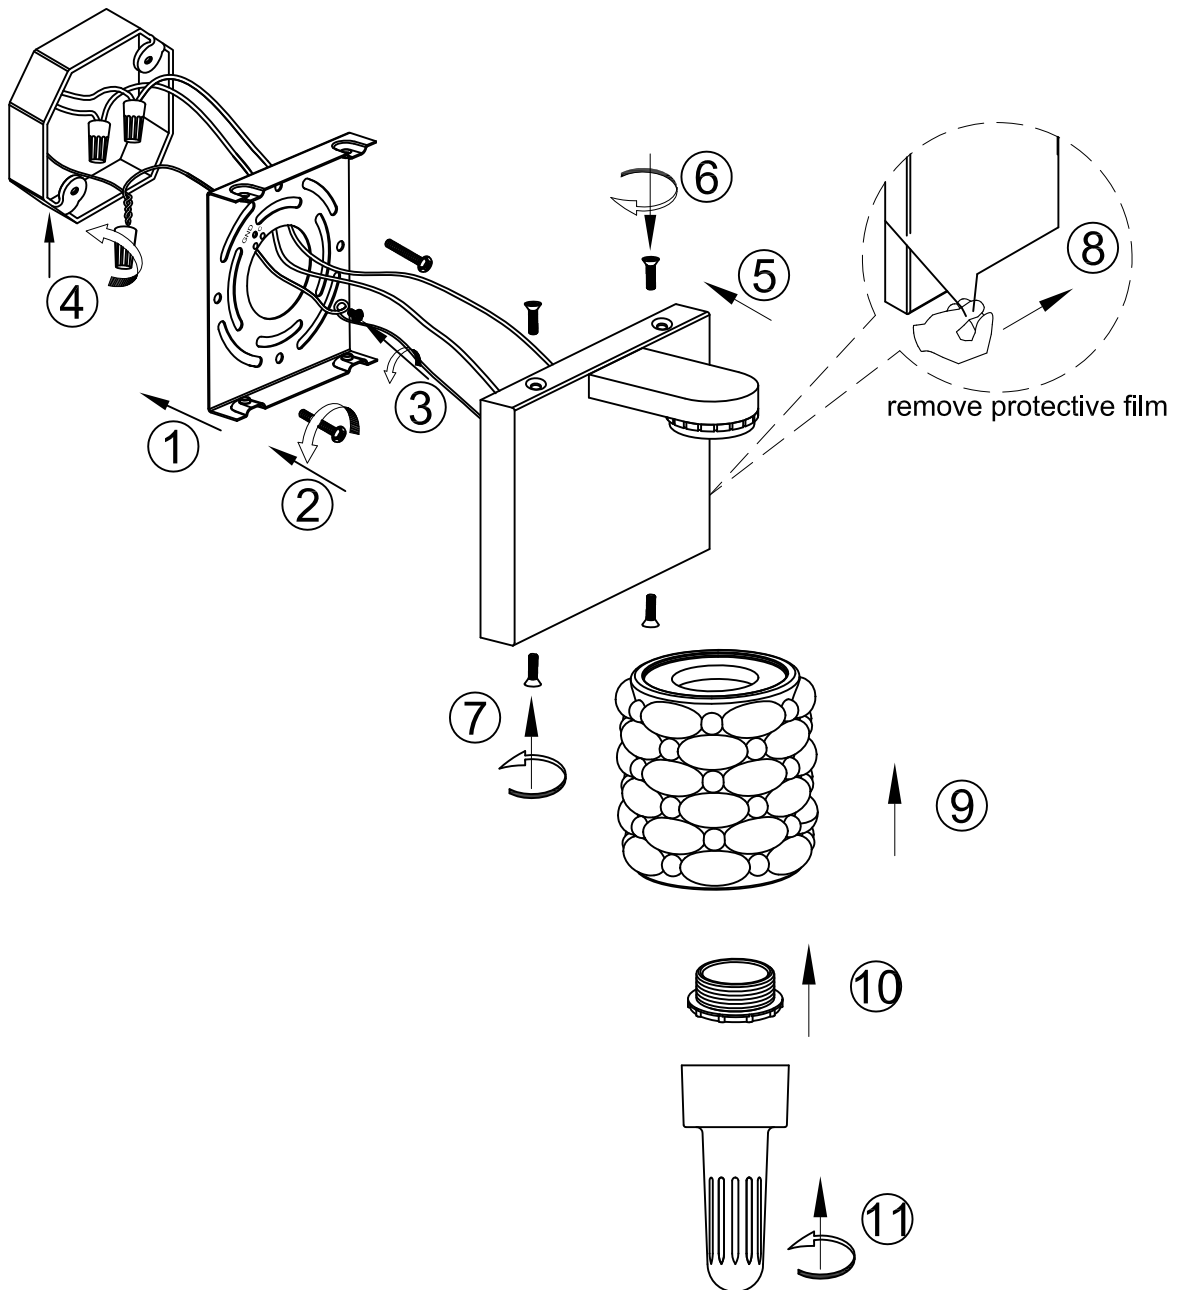

## FEATURE

- 120V~60HZ
  - Lamp Type:LED 5W (470LM)
- The lamp can be only indoor used