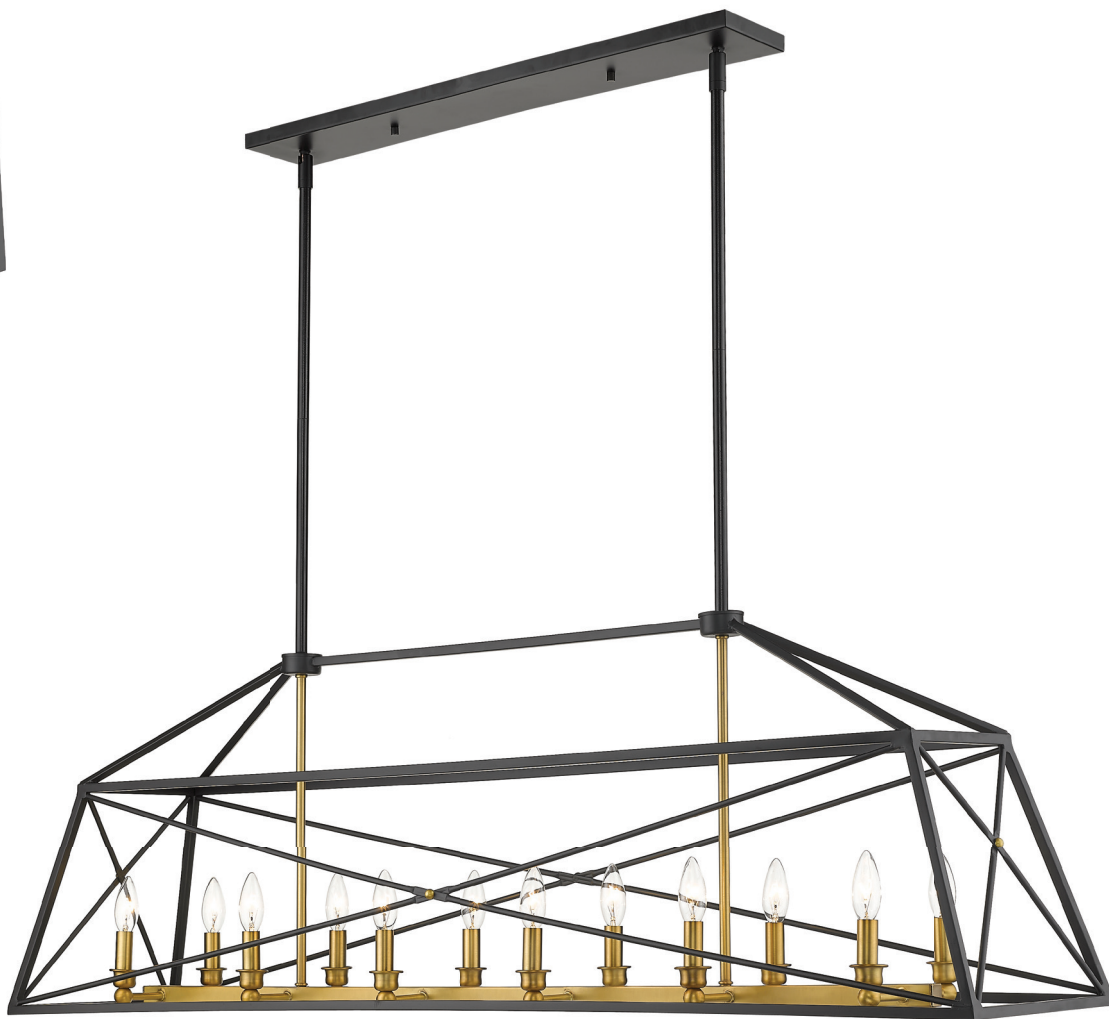

TRESTLE

Featuring forged trestle patterns fashioned after iron train bridges of another era, this collection has been a best seller, and is now updated in a Matte Black finish with a rich Old Brass accent. Oversized, well proportioned, and with many configurations, Trestle is a bridge to great design.

| A |

| B |

| C |

| D |

	Product	Bulbs/Wattage	W	H	Ceiling Plate Size
A	447F1-MB-OBR	(1) 60W-m	6"	7"	4.5" W x 4.5"H
B	447F11-MB-OBR	(3) 60W-c	11"	12"	8.5" W x 8.5"H
C	447F14-MB-OBR	(3) 60W-c	14"	12"	11.5" W x 11.5"H
D	447F18-MB-OBR	(4) 60W-c	18"	12"	15.5" W x 15.5"H

Finish

Matte Black +
Olde Brass

| E |

| F |

| G |

	Product	Bulbs/Wattage	L/ext.	W	H	Overall-H	Chain/Rods Length	Wire Length	Ceiling Plate Size
E	447-2S-MB-OBR	(2) 60W-c	4.5"	8"	12"	---	---	---	8" W x 12"H
F	447-4S-MB-OBR	(4) 60W-c	4.5"	10"	24"	---	---	---	10" W x 24"H
G	447-56MB-OBR	(12) 60W-c	56"	12"	17.75"	89.5"	10x12" + 2x6" + 2x3" rods	110"	4.75"W x 29.5"L

	Product	Bulbs/Wattage	W	H	Overall-H	Chain/Rods Length	Wire Length	Ceiling Plate Size
H	447-4MB-OBR	(4) 60W-c	16"	23"	70.75"	3x12" + 1x6" + 1x3" rods	110"	5.5" square
I	447-8MB-OBR	(8) 60W-c	20"	31.75"	79.5"	3x12" + 1x6" + 1x3" rods	110"	5.5" square
J	447MP-MB-OBR	(1) 100W-m	8"	13.75"	61.5"	3x12" + 1x6" + 1x3" rods	110"	5.5" square
K	447-12MB-OBR	(12) 60W-c	24"	39"	86.75"	3x12" + 1x6" + 1x3" rods	110"	5.5" square