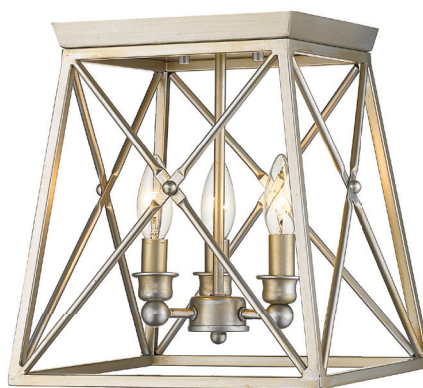

TRESTLE

Featuring forged trestle patterns fashioned after iron train bridges of another era, this collection has been a best seller, and is now updated in an Antique Silver finish. Oversized, well proportioned, and with many configurations, Trestle is a bridge to great design.

| B |

	Product	Bulbs/Wattage	W	H	Ceiling Plate Size
A	447F1-AS	(1) 60W-m	6"	7"	4.5" W x 4.5"H
B	447F11-AS	(3) 60W-c	11"	12"	8.5" W x 8.5"H
C	447F14-AS	(3) 60W-c	14"	12"	11.5" W x 11.5"H
D	447F18-AS	(4) 60W-c	18"	12"	15.5" W x 15.5"H