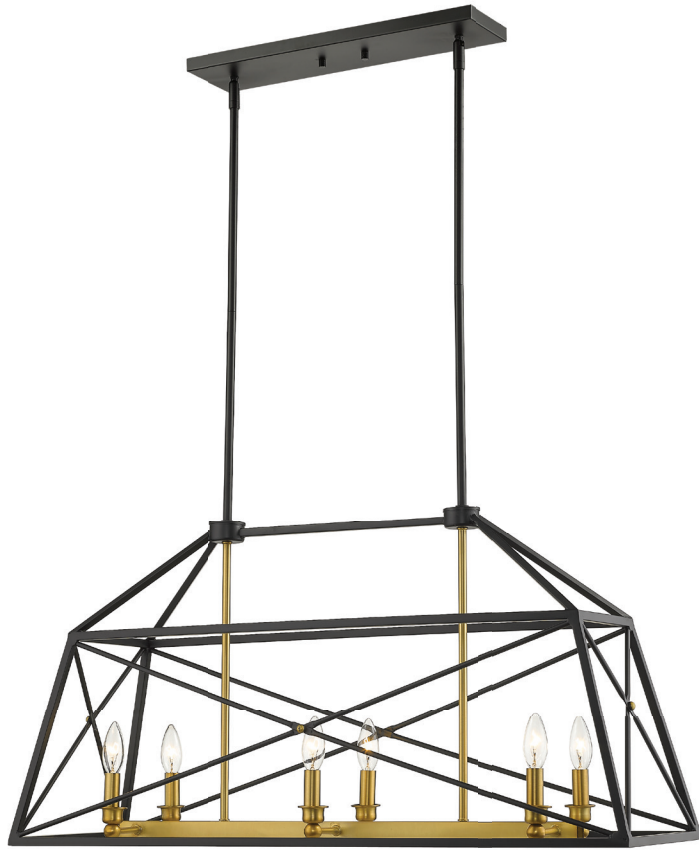

TRESTLE

Featuring forged trestle patterns fashioned after iron train bridges of another era, this collection has been a best seller, and is now updated in a Matte Black finish with a rich Old Brass accent. Oversized, well proportioned, and with many configurations, Trestle is a bridge to great design.

| A |

| B |

| C |

| D |

	Product	Bulbs/Wattage	W	H	Ceiling Plate Size
A	447F1-MB-OBR	(1) 60W-m	6"	7"	4.5" W x 4.5"H
B	447F11-MB-OBR	(3) 60W-c	11"	12"	8.5" W x 8.5"H
C	447F14-MB-OBR	(3) 60W-c	14"	12"	11.5" W x 11.5"H
D	447F18-MB-OBR	(4) 60W-c	18"	12"	15.5" W x 15.5"H

Finish

Matte Black +
Olde Brass

| E |

| F |

| G |

	Product	Bulbs/Wattage	L/ext.	W	H	Overall-H	Chain/Rods Length	Wire Length	Ceiling Plate Size
E	447-2S-MB-OBR	(2) 60W-c	4.5"	8"	12"	---	---	---	8" W x 12"H
F	447-4S-MB-OBR	(4) 60W-c	4.5"	10"	24"	---	---	---	10" W x 24"H
G	447-56MB-OBR	(12) 60W-c	56"	12"	17.75"	89.5"	10x12" + 2x6" + 2x3" rods	110"	4.75"W x 29.5"L

	Product	Bulbs/Wattage	W	H	Overall-H	Chain/Rods Length	Wire Length	Ceiling Plate Size
H	447-4MB-OBR	(4) 60W-c	16"	23"	70.75"	3x12" + 1x6" + 1x3" rods	110"	5.5" square
I	447-8MB-OBR	(8) 60W-c	20"	31.75"	79.5"	3x12" + 1x6" + 1x3" rods	110"	5.5" square
J	447MP-MB-OBR	(1) 100W-m	8"	13.75"	61.5"	3x12" + 1x6" + 1x3" rods	110"	5.5" square
K	447-12MB-OBR	(12) 60W-c	24"	39"	86.75"	3x12" + 1x6" + 1x3" rods	110"	5.5" square