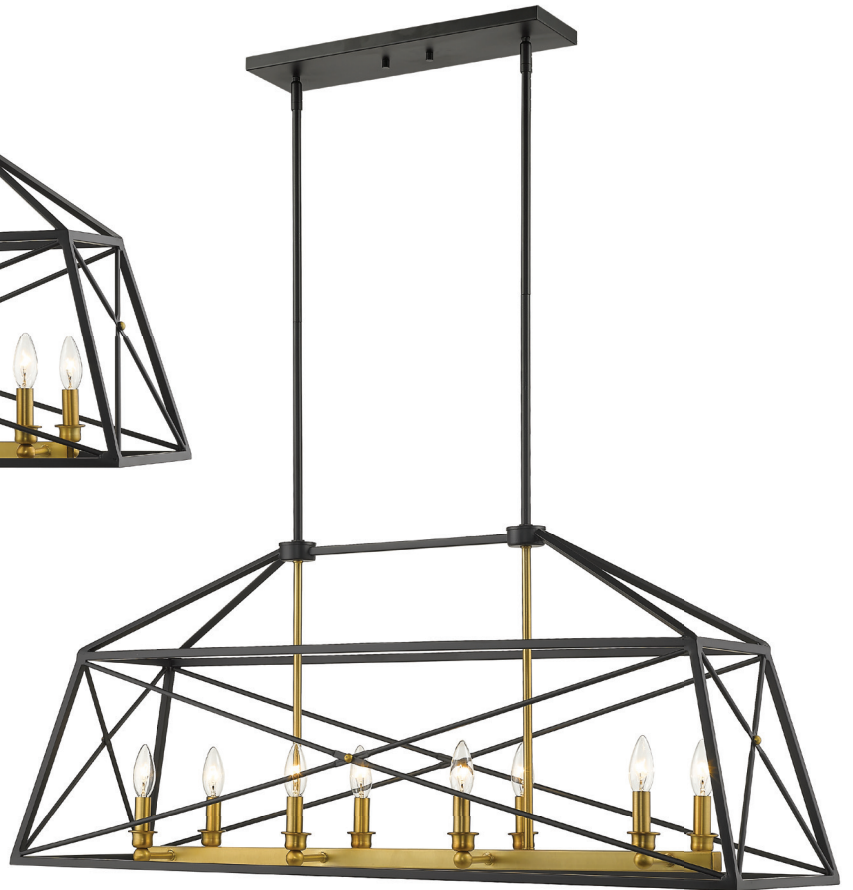

| M |

	Product	Bulbs/Wattage	L/ext.	W	H	Overall-H	Chain/Rods Length	Wire Length	Ceiling Plate Size
L	447-36MB-OBR	(6) 60W-c	36"	12"	17.75"	89.5"	10x12" + 2x6" + 2x3" rods	110"	4.75"W x 18"L
M	447-44MB-OBR	(8) 60W-c	44"	12"	17.75"	89.5"	10x12" + 2x6" + 2x3" rods	110"	4.75"W x 18"L
N	447SF-MB-OBR	(3) 60W-c	---	11"	14"	---	---	---	5.5" square