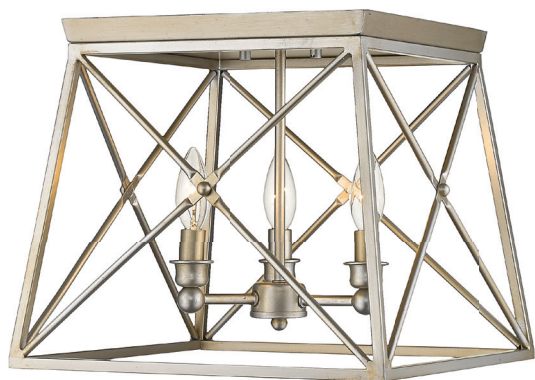

TRESTLE

Featuring forged trestle patterns fashioned after iron train bridges of another era, this collection has been a best seller, and is now updated in a Matte Black finish with a rich Old Brass accent. Oversized, well proportioned, and with many configurations, Trestle is a bridge to great design.

| L |

| M |

| N |

	Product	Bulbs/Wattage	L/ext.	W	H	Overall-H	Chain/Rods Length	Wire Length	Ceiling Plate Size
L	447-36MB-OBR	(6) 60W-c	36"	12"	17.75"	89.5"	10x12" + 2x6" + 2x3" rods	110"	4.75"W x 18"L
M	447-44MB-OBR	(8) 60W-c	44"	12"	17.75"	89.5"	10x12" + 2x6" + 2x3" rods	110"	4.75"W x 18"L
N	447SF-MB-OBR	(3) 60W-c	---	11"	14"	---	---	---	5.5" square

TRESTLE

Featuring forged trestle patterns fashioned after iron train bridges of another era, this collection has been a best seller, and is now updated in an Antique Silver finish. Oversized, well proportioned, and with many configurations, Trestle is a bridge to great design.

| A |

| B |

| C |

| D |

	Product	Bulbs/Wattage	W	H	Ceiling Plate Size
A	447F1-AS	(1) 60W-m	6"	7"	4.5" W x 4.5"H
B	447F11-AS	(3) 60W-c	11"	12"	8.5" W x 8.5"H
C	447F14-AS	(3) 60W-c	14"	12"	11.5" W x 11.5"H
D	447F18-AS	(4) 60W-c	18"	12"	15.5" W x 15.5"H