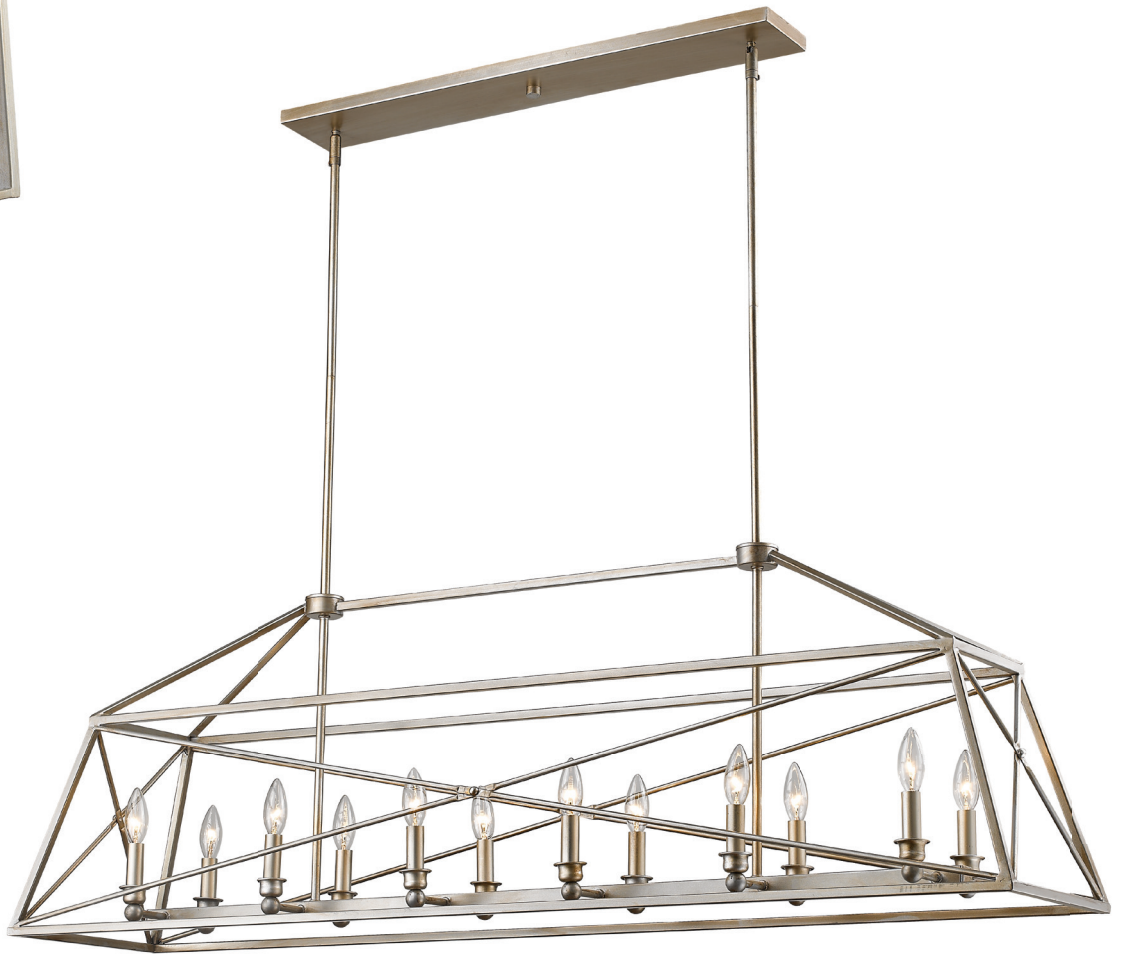

TRESTLE

Featuring forged trestle patterns fashioned after iron train bridges of another era, this collection has been a best seller, and is now updated in a Matte Black finish with a rich Old Brass accent. Oversized, well proportioned, and with many configurations, Trestle is a bridge to great design.

| A |

| B |

| C |

| D |

	Product	Bulbs/Wattage	W	H	Ceiling Plate Size
A	447F1-MB-OBR	(1) 60W-m	6"	7"	4.5" W x 4.5"H
B	447F11-MB-OBR	(3) 60W-c	11"	12"	8.5" W x 8.5"H
C	447F14-MB-OBR	(3) 60W-c	14"	12"	11.5" W x 11.5"H
D	447F18-MB-OBR	(4) 60W-c	18"	12"	15.5" W x 15.5"H

| A |

| B |

| C |

| D |

	Product	Bulbs/Wattage	W	H	Ceiling Plate Size
A	447F1-AS	(1) 60W-m	6"	7"	4.5" W x 4.5"H
B	447F11-AS	(3) 60W-c	11"	12"	8.5" W x 8.5"H
C	447F14-AS	(3) 60W-c	14"	12"	11.5" W x 11.5"H
D	447F18-AS	(4) 60W-c	18"	12"	15.5" W x 15.5"H

Finish

Antique Silver

| E |

| F |

| G |

	Product	Bulbs/Wattage	L/ext.	W	H	Overall-H	Chain/Rods Length	Wire Length	Ceiling Plate Size
E	447-2S-AS	(2) 60W-c	4.5"	8"	12"	---	---	---	8" W x 12"H
F	447-4S-AS	(4) 60W-c	4.5"	10"	24"	---	---	---	10" W x 24"H
G	447-56AS	(12) 60W-c	56"	12"	17.75"	89.5"	10x12" + 2x6" + 2x3" rods	110"	4.75"W x 29.5"L