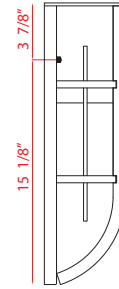

Color Temperature - **2700K**
CRI (Color Rendering Index) **>80**
Replaceable components

Back Plate measures:
10"W x 19"H

Back Plate measures:
8"W x 14.75"H

Back Plate measures:
4.75"W x 10.75"H

	Product	Source/Wattage	Source Lumens	Delivered Lumens	CCT	CRI	L/ext.	W	H	Ceiling/Wall Plate
A	558B-SL-LED	(1) 14W LED	1120	485	2700K	>80	5.25"	10"	19"	10"W x 19"H
B	558M-SL-LED	(1) 14W LED	1120	480	2700K	>80	4"	8"	14.75"	8"W x 14.75"H
C	558S-SL-LED	(1) 11W LED	480	355	2700K	>80	4"	4.75"	10.75"	4.75"W x 10.75"H
D	558B-BK-LED	(1) 14W LED	1120	320	2700K	>80	5.25"	10"	19"	10"W x 19"H
E	558M-BK-LED	(1) 14W LED	1120	300	2700K	>80	4"	8"	14.75"	8"W x 14.75"H
F	558S-BK-LED	(1) 11W LED	480	265	2700K	>80	4"	4.75"	10.75"	4.75"W x 10.75"H
G	558B-DBZ-LED	(1) 14W LED	1120	340	2700K	>80	5.25"	10"	19"	10"W x 19"H
H	558M-DBZ-LED	(1) 14W LED	1120	325	2700K	>80	4"	8"	14.75"	8"W x 14.75"H
I	558S-DBZ-LED	(1) 11W LED	480	280	2700K	>80	4"	4.75"	10.75"	4.75"W x 10.75"H