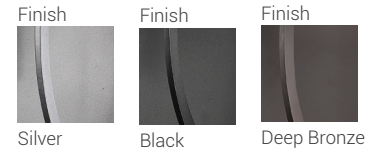

Stillwater

With its craftsmen inspired design, the Stillwater collection provides contemporary outdoor décor as well as the latest in LED technology. Available in 3 sizes and finished in Deep Bronze, Black, or Silver, these aluminum fixtures are constructed to help protect from corrosion.

Color Temperature - **2700K**
CRI (Color Rendering Index) **>80**
Replaceable components

Back Plate measures:
10"W x 19"H

Back Plate measures:
8"W x 14.75"H

Back Plate measures:
4.75"W x 10.75"H

	Product	Source/Wattage	Source Lumens	Delivered Lumens	CCT	CRI	L/ext.	W	H	Ceiling/Wall Plate
A	558B-SL-LED	(1) 14W LED	1120	485	2700K	>80	5.25"	10"	19"	10"W x 19"H
B	558M-SL-LED	(1) 14W LED	1120	480	2700K	>80	4"	8"	14.75"	8"W x 14.75"H
C	558S-SL-LED	(1) 11W LED	480	355	2700K	>80	4"	4.75"	10.75"	4.75"W x 10.75"H
D	558B-BK-LED	(1) 14W LED	1120	320	2700K	>80	5.25"	10"	19"	10"W x 19"H
E	558M-BK-LED	(1) 14W LED	1120	300	2700K	>80	4"	8"	14.75"	8"W x 14.75"H
F	558S-BK-LED	(1) 11W LED	480	265	2700K	>80	4"	4.75"	10.75"	4.75"W x 10.75"H
G	558B-DBZ-LED	(1) 14W LED	1120	340	2700K	>80	5.25"	10"	19"	10"W x 19"H
H	558M-DBZ-LED	(1) 14W LED	1120	325	2700K	>80	4"	8"	14.75"	8"W x 14.75"H
I	558S-DBZ-LED	(1) 11W LED	480	280	2700K	>80	4"	4.75"	10.75"	4.75"W x 10.75"H