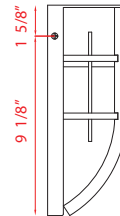

Color Temperature - **2700K**
CRI (Color Rendering Index) **>80**
Replaceable components

Back Plate measures:
10"W x 19"H

Back Plate measures:
8"W x 14.75"H

Back Plate measures:
4.75"W x 10.75"H

	Product	Source/Wattage	Source Lumens	Delivered Lumens	CCT	CRI	L/ext.	W	H	Ceiling/Wall Plate
A	558B-SL-LED	(1) 14W LED	1120	485	2700K	>80	5.25"	10"	19"	10"W x 19"H
B	558M-SL-LED	(1) 14W LED	1120	480	2700K	>80	4"	8"	14.75"	8"W x 14.75"H
C	558S-SL-LED	(1) 11W LED	480	355	2700K	>80	4"	4.75"	10.75"	4.75"W x 10.75"H
D	558B-BK-LED	(1) 14W LED	1120	320	2700K	>80	5.25"	10"	19"	10"W x 19"H
E	558M-BK-LED	(1) 14W LED	1120	300	2700K	>80	4"	8"	14.75"	8"W x 14.75"H
F	558S-BK-LED	(1) 11W LED	480	265	2700K	>80	4"	4.75"	10.75"	4.75"W x 10.75"H
G	558B-DBZ-LED	(1) 14W LED	1120	340	2700K	>80	5.25"	10"	19"	10"W x 19"H
H	558M-DBZ-LED	(1) 14W LED	1120	325	2700K	>80	4"	8"	14.75"	8"W x 14.75"H
I	558S-DBZ-LED	(1) 11W LED	480	280	2700K	>80	4"	4.75"	10.75"	4.75"W x 10.75"H