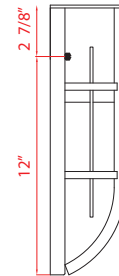

Color Temperature - **2700K**
CRI (Color Rendering Index) **>80**
Replaceable components

Back Plate measures:
10"W x 19"H

Back Plate measures:
8"W x 14.75"H

Back Plate measures:
4.75"W x 10.75"H

	Product	Source/Wattage	Source Lumens	Delivered Lumens	CCT	CRI	L/ext.	W	H	Ceiling/Wall Plate
A	558B-SL-LED	(1) 14W LED	1120	485	2700K	>80	5.25"	10"	19"	10"W x 19"H
B	558M-SL-LED	(1) 14W LED	1120	480	2700K	>80	4"	8"	14.75"	8"W x 14.75"H
C	558S-SL-LED	(1) 11W LED	480	355	2700K	>80	4"	4.75"	10.75"	4.75"W x 10.75"H
D	558B-BK-LED	(1) 14W LED	1120	320	2700K	>80	5.25"	10"	19"	10"W x 19"H
E	558M-BK-LED	(1) 14W LED	1120	300	2700K	>80	4"	8"	14.75"	8"W x 14.75"H
F	558S-BK-LED	(1) 11W LED	480	265	2700K	>80	4"	4.75"	10.75"	4.75"W x 10.75"H
G	558B-DBZ-LED	(1) 14W LED	1120	340	2700K	>80	5.25"	10"	19"	10"W x 19"H
H	558M-DBZ-LED	(1) 14W LED	1120	325	2700K	>80	4"	8"	14.75"	8"W x 14.75"H
I	558S-DBZ-LED	(1) 11W LED	480	280	2700K	>80	4"	4.75"	10.75"	4.75"W x 10.75"H