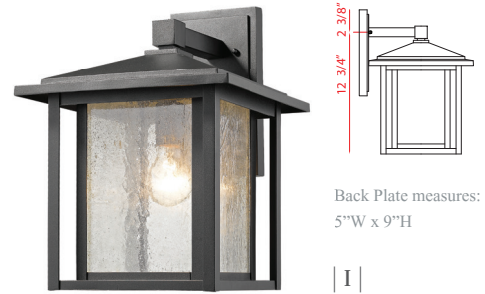

Aspen

With its sturdy dual frames encasing unique seedy glass panels, the Aspen collection exudes a classic craftsmen style that is bold yet charming. Available in Black or Oil Rubbed Bronze, these fixtures will accent any outdoor setting.

Fixtures "A, B, C" are compatible with 533PM-BK.

Fixtures "D, E, F" are compatible with SQPM-BK.

	Product	Bulbs/Wattage	W	H
A	554PHXLR-BK	(3) 60W-c	11"	22.5"
B	554PHB-BK	(1) 100W-m	11"	16.25"
C	554PHM-BK	(1) 100W-m	9"	14.75"
D	554PHXLS-BK	(3) 60W-c	11"	21"
E	554PHBS-BK	(1) 100W-m	11"	15"
F	554PHMS-BK	(1) 100W-m	9"	13.25"

	Product	Bulbs/Wattage	L/ext.	W	H	Overall -H	Chain	Wire	Ceiling Plate Size
G	554CHB-BK	(1) 100W-m	---	11"	14.25"	87.25"	72"	110"	5.25" diameter
H	554XL-BK	(3) 60W-c	11"	12"	21.25"	---	---	---	5"W x 13.5"H
I	554B-BK	(1) 100W-m	11"	12"	15.25"	---	---	---	5"W x 9"H
J	554M-BK	(1) 100W-m	10"	9"	13"	---	---	---	4.25"W x 7.5"H
K	554S-BK	(1) 100W-m	7.5"	8.5"	11"	---	---	---	4.25"W x 7.5"H