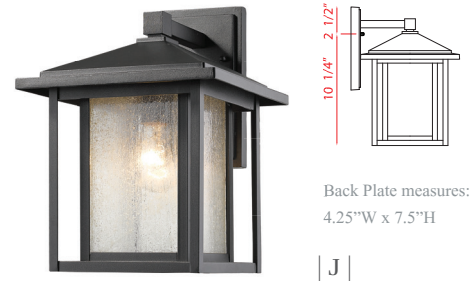

Product	Bulbs/Wattage	W	H
A	554PHXLR-BK	(3) 60W-c	11"	22.5"
B	554PHB-BK	(1) 100W-m	11"	16.25"
C	554PHM-BK	(1) 100W-m	9"	14.75"
D	554PHXLS-BK	(3) 60W-c	11"	21"
E	554PHBS-BK	(1) 100W-m	11"	15"
F	554PHMS-BK	(1) 100W-m	9"	13.25"

	Product	Bulbs/Wattage	L/ext.	W	H	Overall -H	Chain	Wire	Ceiling Plate Size
G	554CHB-BK	(1) 100W-m	---	11"	14.25"	87.25"	72"	110"	5.25" diameter
H	554XL-BK	(3) 60W-c	11"	12"	21.25"	---	---	---	5"W x 13.5"H
I	554B-BK	(1) 100W-m	11"	12"	15.25"	---	---	---	5"W x 9"H
J	554M-BK	(1) 100W-m	10"	9"	13"	---	---	---	4.25"W x 7.5"H
K	554S-BK	(1) 100W-m	7.5"	8.5"	11"	---	---	---	4.25"W x 7.5"H