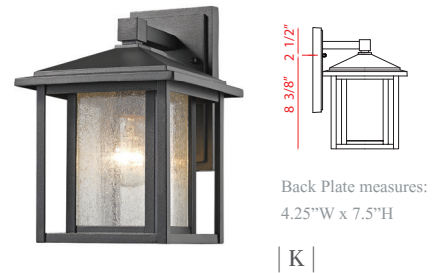

Aspen

With its sturdy dual frames encasing unique seedy glass panels, the Aspen collection exudes a classic craftsmen style that is bold yet charming. Available in Black or Oil Rubbed Bronze, these fixtures will accent any outdoor setting.

Fixtures "A, B, C" are compatible with 533PM-BK.

Fixtures "D, E, F" are compatible with SQPM-BK.

	Product	Bulbs/Wattage	W	H
A	554PHXLR-BK	(3) 60W-c	11"	22.5"
B	554PHB-BK	(1) 100W-m	11"	16.25"
C	554PHM-BK	(1) 100W-m	9"	14.75"
D	554PHXLS-BK	(3) 60W-c	11"	21"
E	554PHBS-BK	(1) 100W-m	11"	15"
F	554PHMS-BK	(1) 100W-m	9"	13.25"

	Product	Bulbs/Wattage	L/ext.	W	H	Overall -H	Chain	Wire	Ceiling Plate Size
G	554CHB-BK	(1) 100W-m	---	11"	14.25"	87.25"	72"	110"	5.25" diameter
H	554XL-BK	(3) 60W-c	11"	12"	21.25"	---	---	---	5"W x 13.5"H
I	554B-BK	(1) 100W-m	11"	12"	15.25"	---	---	---	5"W x 9"H
J	554M-BK	(1) 100W-m	10"	9"	13"	---	---	---	4.25"W x 7.5"H
K	554S-BK	(1) 100W-m	7.5"	8.5"	11"	---	---	---	4.25"W x 7.5"H