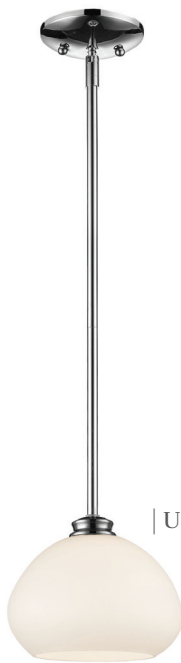

| U |

Matte Opal / Chrome