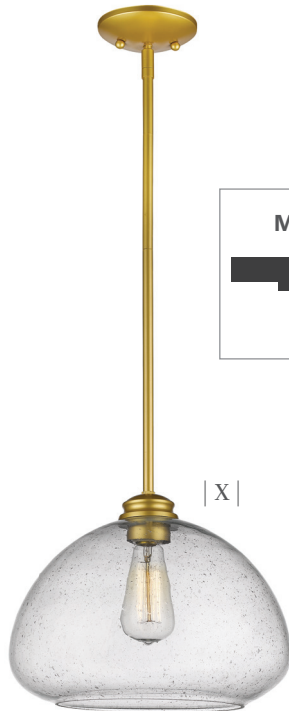

	Product	Bulbs/Wattage	W	H	Ceiling Plate Size
A	722SF-BN	(3) 100W-m	15"	13.5"	5.5" diameter
B	722F2-BN	(2) 60W-m	13"	7.5"	13" diameter
C	722F3-BN	(3) 60W-m	15"	8.5"	15" diameter
D	722SF-CH	(3) 100W-m	15"	13.5"	5.5" diameter
E	722F2-CH	(2) 60W-m	13"	7.5"	13" diameter
F	722F3-CH	(3) 60W-m	15"	8.5"	15" diameter
G	722SF-OB	(3) 100W-m	15"	13.5"	5.5" diameter
H	722F2-OB	(2) 60W-m	13"	7.5"	13" diameter
I	722F3-OB	(3) 60W-m	15"	8.5"	15" diameter

	Product	Bulbs/Wattage	W	H	Ceiling Plate Size
J	722SF-MB	(3) 100W-m	15"	13.5"	5.5" diameter
K	722F2-MB	(2) 60W-m	13"	7.5"	13" diameter
L	722F3-MB	(3) 60W-m	15"	8.5"	15" diameter
M	722SF-SG	(3) 100W-m	15"	13.5"	5.5" diameter
N	722F2-SG	(2) 60W-m	13"	7.5"	13" diameter
O	722F3-SG	(3) 60W-m	15"	8.5"	15" diameter
P	722SF-HBR	(3) 100W-m	15"	13.5"	5.5" diameter
Q	722F2-HBR	(2) 60W-m	13"	7.5"	13" diameter
R	722F3-HBR	(3) 60W-m	15"	8.5"	15" diameter

Seedy Glass / Brushed Nickel

Seedy Glass / Chrome

Seedy Glass / Satin Gold

Seedy Glass / Olde Bronze

Product	Bulbs/Wattage	W	H	Overall-H	Chain/Rods Length	Wire Length	Ceiling Plate Size
S	722MP-BN (1) 100W-m, includes 1-60W vintage bulb	8"	6.5"	54.5"	3x12"+1x6"+1x3" rods	110"	5" diameter
T	722P13-BN (1) 100W-m, includes 1-60W vintage bulb	13"	10"	58"	3x12"+1x6"+1x3" rods	110"	5" diameter
U	722MP-CH (1) 100W-m, includes 1-60W vintage bulb	8"	6.5"	54.5"	3x12"+1x6"+1x3" rods	110"	5" diameter
V	722P13-CH (1) 100W-m, includes 1-60W vintage bulb	13"	10"	58"	3x12"+1x6"+1x3" rods	110"	5" diameter
W	722MP-SG (1) 100W-m, includes 1-60W vintage bulb	8"	6.5"	54.5"	3x12"+1x6"+1x3" rods	110"	5" diameter
X	722P13-SG (1) 100W-m, includes 1-60W vintage bulb	13"	10"	58"	3x12"+1x6"+1x3" rods	110"	5" diameter
Y	722MP-OB (1) 100W-m, includes 1-60W vintage bulb	8"	6.5"	54.5"	3x12"+1x6"+1x3" rods	110"	5" diameter
Z	722P13-OB (1) 100W-m, includes 1-60W vintage bulb	13"	10"	58"	3x12"+1x6"+1x3" rods	110"	5" diameter