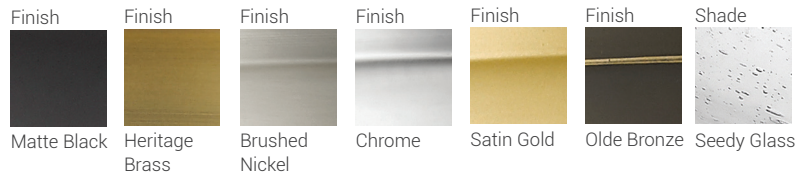

# Amon

Oblate glass shades influenced by the school house globes of old, the Amon family puts a contemporary spin on a traditional classic. Vintage inspired Seedy Glass or Matte Opal shades are paired with sleek modern finishes to create a classic look. Finishes include Heritage Brass, Satin Gold, Brushed Nickel, Chrome, Matte Black and Olde Bronze.

*Seedy Glass / Brushed Nickel*

*Seedy Glass / Chrome*

*Seedy Glass / Olde Bronze*

*Seedy Glass / Matte Black*

*Seedy Glass / Satin Gold*

*Seedy Glass / Heritage Brass*

Vintage bulbs are included with above items

Matte Opal Glass / Brushed Nickel

Matte Opal Glass / Chrome

Matte Opal Glass / Olde Bronze

Matte Opal Glass / Matte Black

Matte Opal Glass / Satin Gold

Matte Opal Glass / Heritage Brass

Vintage bulbs are included with above items

| S |

Matte Opal / Brushed Nickel

| T |

| X |

Matte Opal / Satin Gold

| U |

Matte Opal / Chrome

| V |