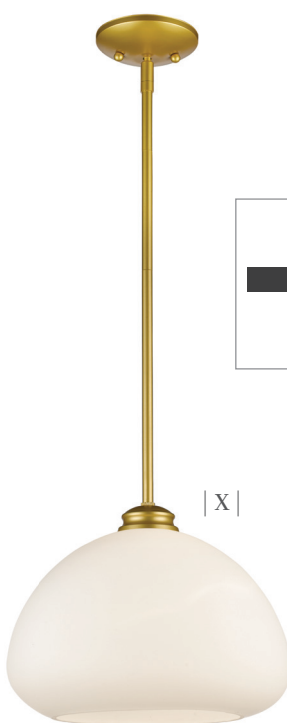

| X |

Matte Opal / Satin Gold