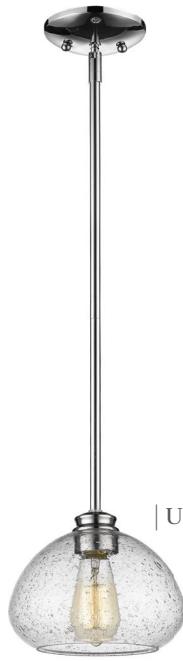

Seedy Glass / Chrome