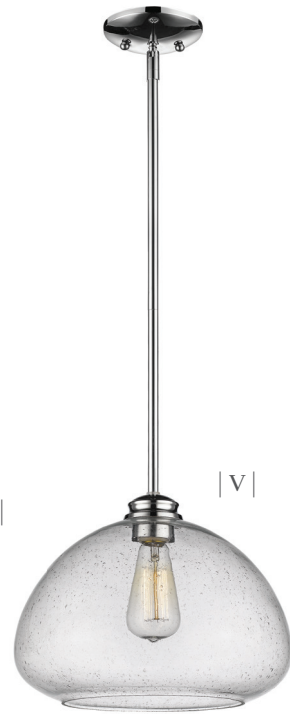

Seedy Glass / Satin Gold