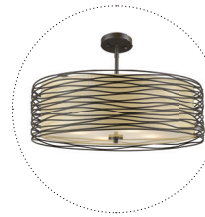

Zinnia

Random curves and contours make the Zinnia family a truly contemporary design. The Crème colored shade is complimented with the dark Bronze metal work and hardware. The adjustable rod mount system allows for versatility of mounting heights and applications.

| A |

| B |

Items A, B, C and D are convertible to semi-flush mount.

| C |

| D |

| E |

	Product	Bulbs/Wattage	L/ext.	W	H	Overall-H	Chain/Rods Length	Wire Length	Ceiling/Wall Plate Size
A	2009-24BRZ	(4) 100W-m	----	24"	7 3/4"	55 3/4"	3x12" + 1x6" + 1x3" rods	110"	4 3/4" diameter
B	2009-18BRZ	(3) 100W-m	----	18"	6 1/4"	54 1/2"	3x12" + 1x6" + 1x3" rods	110"	4 3/4" diameter
C	2009-14BRZ	(3) 60W-m	----	14"	6 1/4"	54 1/2"	3x12" + 1x6" + 1x3" rods	110"	4 3/4" diameter
D	2009MP-BRZ	(1) 60W-m	----	6"	7 3/4"	55 1/2"	3x12" + 1x6" + 1x3" rods	110"	4 3/4" diameter
E	2009-1S-BRZ	(2) 60W-c	5"	13"	7"	----	----	----	9 7/8" W x 6 7/8" H