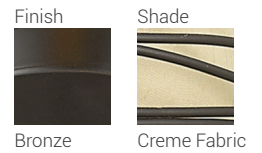

Zinnia

Random curves and contours make the Zinnia family a truly contemporary design. The Crème colored shade is complimented with the dark Bronze metal work and hardware. The adjustable rod mount system allows for versatility of mounting heights and applications.

| A |

| B |

Items A, B, C and D are convertible to semi-flush mount.

| C |

| D |

| E |

	Product	Bulbs/Wattage	L/ext.	W	H	Overall-H	Chain/Rods Length	Wire Length	Ceiling/Wall Plate Size
A	2009-24BRZ	(4) 100W-m	----	24"	7 3/4"	55 3/4"	3x12" + 1x6" + 1x3" rods	110"	4 3/4" diameter
B	2009-18BRZ	(3) 100W-m	----	18"	6 1/4"	54 1/2"	3x12" + 1x6" + 1x3" rods	110"	4 3/4" diameter
C	2009-14BRZ	(3) 60W-m	----	14"	6 1/4"	54 1/2"	3x12" + 1x6" + 1x3" rods	110"	4 3/4" diameter
D	2009MP-BRZ	(1) 60W-m	----	6"	7 3/4"	55 1/2"	3x12" + 1x6" + 1x3" rods	110"	4 3/4" diameter
E	2009-1S-BRZ	(2) 60W-c	5"	13"	7"	----	----	----	9 7/8" W x 6 7/8" H