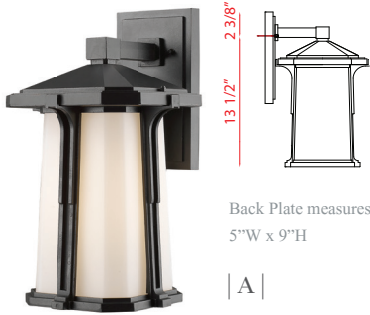

Harbor Lane

The Matte Opal glass of the Harbor Lane collection contrasts wonderfully with the Black cast aluminum fixtures. Predominantly square in shape, the fixtures taper narrow to the top with pillar.

Back Plate measures:
5"W x 9"H

| A |

Back Plate measures:
4.25"W x 7.5"H

| B |

Back Plate measures:
4.25"W x 4.75"H

| C |

| D |

| E |

| G |

| H |

| I |

| J |

Fixture F and G
are compatible
with 533PM-BK.

Product	Bulbs/Wattage	L/ext.	W	H	Overall-H	Chain/Rods Length	Wire Length	Ceiling/Wall Plate Size
A 542B-BK	(1) 100W-m	9"	10.25"	16.25"	----	----	----	5"W x 9"H
B 542M-BK	(1) 100W-m	7.5"	9.5"	14"	----	----	----	4.25"W x 7.5"H
C 542S-BK	(1) 100W-m	6"	7"	9.5"	----	----	----	4.25"W x 4.75"H
D 542CHB-BK	(1) 100W-m	----	9"	15"	76.25"	60" chain	110"	5.25" diameter
E 542CHM-BK	(1) 100W-m	----	7.5"	12"	74.5"	60" chain	110"	5.25" diameter
F 542PHB-BK	(1) 100W-m	----	9"	19.25"	----	----	----	----
G 542PHM-BK	(1) 100W-m	----	7.5"	16.5"	----	----	----	----
H 542PHB-519P-BK	(1) 100W-m	----	10"	113"	----	----	----	----
I 542PHM-519P-BK	(1) 100W-m	----	10"	110.25"	----	----	----	----
J 542MP3-BK	(3) 100W-m	----	19.5"	87"	----	----	----	----