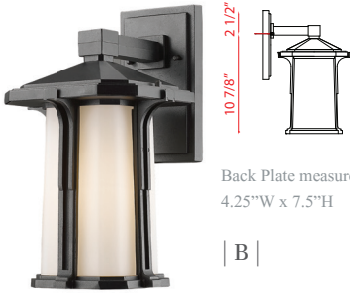

Harbor Lane

The Matte Opal glass of the Harbor Lane collection contrasts wonderfully with the Black cast aluminum fixtures. Predominantly square in shape, the fixtures taper narrow to the top with pillar.

Back Plate measures:
5"W x 9"H

| A |

Back Plate measures:
4.25"W x 7.5"H

| B |

Back Plate measures:
4.25"W x 4.75"H

| C |

| D |

| E |

| G |

| H |

| I |

| J |

Fixture F and G
are compatible
with 533PM-BK.

Product	Bulbs/Wattage	L/ext.	W	H	Overall-H	Chain/Rods Length	Wire Length	Ceiling/Wall Plate Size
A 542B-BK	(1) 100W-m	9"	10.25"	16.25"	----	----	----	5"W x 9"H
B 542M-BK	(1) 100W-m	7.5"	9.5"	14"	----	----	----	4.25"W x 7.5"H
C 542S-BK	(1) 100W-m	6"	7"	9.5"	----	----	----	4.25"W x 4.75"H
D 542CHB-BK	(1) 100W-m	----	9"	15"	76.25"	60" chain	110"	5.25" diameter
E 542CHM-BK	(1) 100W-m	----	7.5"	12"	74.5"	60" chain	110"	5.25" diameter
F 542PHB-BK	(1) 100W-m	----	9"	19.25"	----	----	----	----
G 542PHM-BK	(1) 100W-m	----	7.5"	16.5"	----	----	----	----
H 542PHB-519P-BK	(1) 100W-m	----	10"	113"	----	----	----	----
I 542PHM-519P-BK	(1) 100W-m	----	10"	110.25"	----	----	----	----
J 542MP3-BK	(3) 100W-m	----	19.5"	87"	----	----	----	----