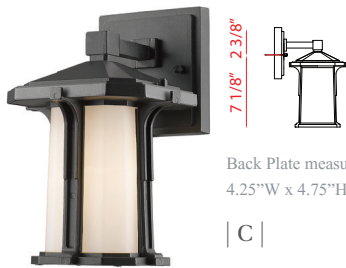

Harbor Lane

The Matte Opal glass of the Harbor Lane collection contrasts wonderfully with the Black cast aluminum fixtures. Predominantly square in shape, the fixtures taper narrow to the top with pillar.

Back Plate measures:
5"W x 9"H

| A |

Back Plate measures:
4.25"W x 7.5"H

| B |

Back Plate measures:
4.25"W x 4.75"H

| C |

| D |

| E |

| G |

| H |

| I |

| J |

Fixture F and G
are compatible
with 533PM-BK.

Product	Bulbs/Wattage	L/ext.	W	H	Overall-H	Chain/Rods Length	Wire Length	Ceiling/Wall Plate Size
A 542B-BK	(1) 100W-m	9"	10.25"	16.25"	----	----	----	5"W x 9"H
B 542M-BK	(1) 100W-m	7.5"	9.5"	14"	----	----	----	4.25"W x 7.5"H
C 542S-BK	(1) 100W-m	6"	7"	9.5"	----	----	----	4.25"W x 4.75"H
D 542CHB-BK	(1) 100W-m	----	9"	15"	76.25"	60" chain	110"	5.25" diameter
E 542CHM-BK	(1) 100W-m	----	7.5"	12"	74.5"	60" chain	110"	5.25" diameter
F 542PHB-BK	(1) 100W-m	----	9"	19.25"	----	----	----	----
G 542PHM-BK	(1) 100W-m	----	7.5"	16.5"	----	----	----	----
H 542PHB-519P-BK	(1) 100W-m	----	10"	113"	----	----	----	----
I 542PHM-519P-BK	(1) 100W-m	----	10"	110.25"	----	----	----	----
J 542MP3-BK	(3) 100W-m	----	19.5"	87"	----	----	----	----