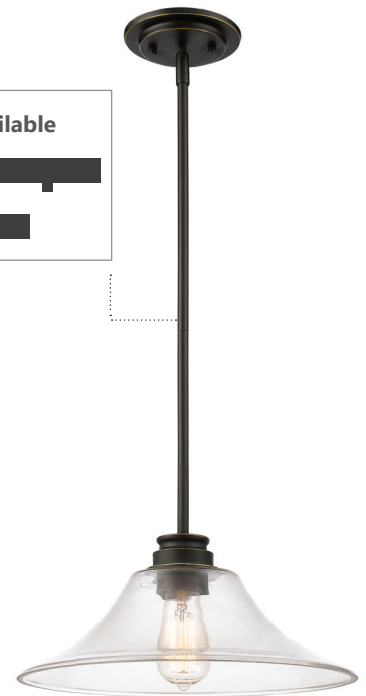

Annora

Harmony of vintage style fixtures. Clear glass and vintage bulb shapes define the Annora family. The Clear glass is paired with Brushed Nickel, or Olde Bronze fittings to complete the look.

| A |

| B |

| C |

	Product	Available Finish	Bulbs/Wattage	W	H	Overall-H	Chain/Rods Length	Wire Length	Ceiling Plate Size
A	428-9-BN	BN, OB	(9) 100W-m	29"	18.5"	53.5"	3x12" + 1x6" + 1x3" rods	110"	5.5" diameter
B	428-5-OB	BN, OB	(5) 100W-m	25.25"	11.75"	53.5"	3x12" + 1x6" + 1x3" rods	110"	5.5" diameter
C	428-3-OB	BN, OB	(3) 100W-m	19"	11.25"	53.25"	3x12" + 1x6" + 1x3" rods	110"	5.5" diameter

Vintage bulbs are included with above items

| D |

| F |

| H |

| E |

| G |

| I |

	Product	Available Finish	Bulbs/Wattage	L/ext.	W	H	Overall-H	Chain/Rods Length	Wire Length	Ceiling Plate Size
D	428SF2-BN	BN, OB	(2) 100W-m	---	12"	10"	---	---	---	5.5" diameter
E	428SF3-OB	BN, OB	(3) 100W-m	---	13.75"	10"	---	---	---	5.5" diameter
F	428-2B-BN	BN, OB	(2) 100W-m	14"	40"	13"	84.75"	10x12" + 2x6" + 2x3" rods	110"	12"L x 4.75"W oval
G	428-3B-BN	BN, OB	(3) 100W-m	14"	52"	13"	84.75"	10x12" + 2x6" + 2x3" rods	110"	12"L x 4.75"W oval
H	428SF-OB	BN, OB	(3) 100W-m	---	15"	17.5"	---	---	---	5.5" diameter
I	428MP14-OB	BN, OB	(1) 100W-m	---	14"	6.25"	54"	3x12" + 1x6" + 1x3" rods	110"	5.5" diameter

Vintage bulbs are included with above items

| J |

These fixtures can be mounted up or down

| K |

Multi Point Mounting Available

46SQCP

30SQCP

| L |