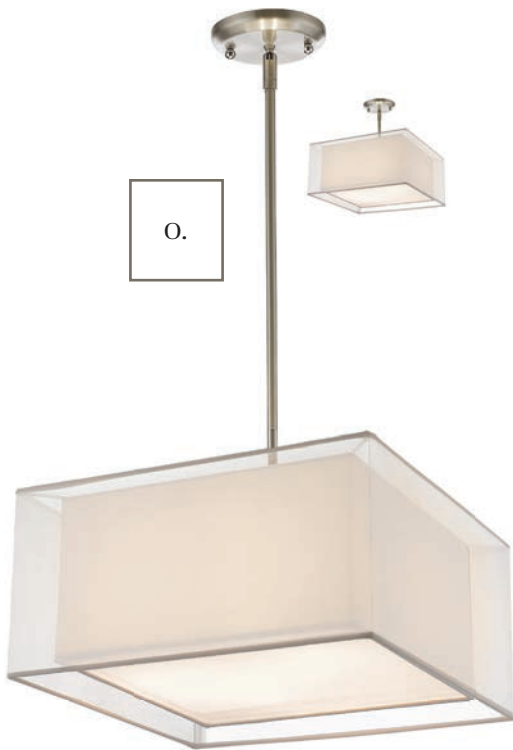

Sedona

The Sedona family is a soft reflection of contemporary. The Black or White transparent outer organza shade allows a glimpse of the ultra White Inner Shade which emanates a soft glow. The Sedona family is finished with Brushed Nickel hardware.

A.

B.

C.

D.

	Product	Bulbs/Wattage	W	H	Overall-H	Chain/Rods Length	Wire Length	Ceiling Plate Size
A	192-6BK-C	(1) 60W-m	6"	8"	56 1/2"	3x12" + 1x6" + 1x3" rods	110"	5 1/8" diameter
B	192-15BK-C	(3) 60W-m	15"	8"	56 1/2"	3x12" + 1x6" + 1x3" rods	110"	5 1/8" diameter
C	192-18BK-C	(3) 100W-m	18"	9"	57 1/2"	3x12" + 1x6" + 1x3" rods	110"	5 1/8" diameter
D	192-24BK-C	(3) 100W-m	24"	10"	58 1/2"	3x12" + 1x6" + 1x3" rods	110"	5 1/8" diameter

Above fixtures come complete to install as a semi-flush or pendant, and also come with an acrylic diffuser.

I.

J.

Brushed Nickel

White Organza

K.

L.

	Product	Bulbs/Wattage	W	H	Overall-H	Chain/Rods Length	Wire Length	Ceiling Plate Size
I	192-6W-C	(1) 60W-m	6"	8"	56 1/2"	3x12" + 1x6" + 1x3" rods	110"	5 1/8" diameter
J	192-15W-C	(3) 60W-m	15"	8"	56 1/2"	3x12" + 1x6" + 1x3" rods	110"	5 1/8" diameter
K	192-18W-C	(3) 100W-m	18"	9"	57 1/2"	3x12" + 1x6" + 1x3" rods	110"	5 1/8" diameter
L	192-24W-C	(3) 100W-m	24"	10"	58 1/2"	3x12" + 1x6" + 1x3" rods	110"	5 1/8" diameter

Above fixtures come complete to install as a semi-flush or pendant, and also come with an acrylic diffuser.

M.

N.

O.

P.

	Product	Bulbs/Wattage	W	H	Overall-H	Chain/Rods Length	Wire Length	Ceiling Plate Size
M	193-6W-C	(1) 60W-m	6"	8"	56 1/2"	3x12" + 1x6" + 1x3" rods	110"	5 1/8" diameter
N	193-15W-C	(3) 60W-m	15"	8"	56 1/2"	3x12" + 1x6" + 1x3" rods	110"	5 1/8" diameter
O	193-18W-C	(3) 100W-m	18"	9"	57 1/2"	3x12" + 1x6" + 1x3" rods	110"	5 1/8" diameter
P	193-24W-C	(3) 100W-m	24"	10"	58 1/2"	3x12" + 1x6" + 1x3" rods	110"	5 1/8" diameter