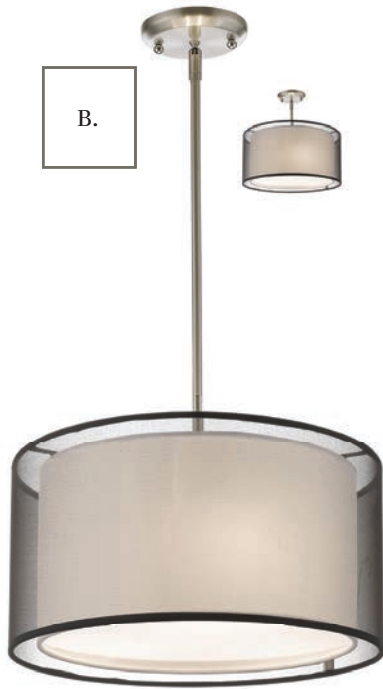

Sedona

The Sedona family is a soft reflection of contemporary. The Black or White transparent outer organza shade allows a glimpse of the ultra White Inner Shade which emanates a soft glow. The Sedona family is finished with Brushed Nickel hardware.

A.

B.

C.

D.

	Product	Bulbs/Wattage	W	H	Overall-H	Chain/Rods Length	Wire Length	Ceiling Plate Size
A	192-6BK-C	(1) 60W-m	6"	8"	56 1/2"	3x12" + 1x6" + 1x3" rods	110"	5 1/8" diameter
B	192-15BK-C	(3) 60W-m	15"	8"	56 1/2"	3x12" + 1x6" + 1x3" rods	110"	5 1/8" diameter
C	192-18BK-C	(3) 100W-m	18"	9"	57 1/2"	3x12" + 1x6" + 1x3" rods	110"	5 1/8" diameter
D	192-24BK-C	(3) 100W-m	24"	10"	58 1/2"	3x12" + 1x6" + 1x3" rods	110"	5 1/8" diameter

Finish Shade
 
 Brushed Nickel Black Organza

	Product	Bulbs/Wattage	W	H	Overall-H	Chain/Rods Length	Wire Length	Ceiling Plate Size
E	193-6BK-C	(1) 60W-m	6"	8"	56 1/2"	3x12" + 1x6" + 1x3" rods	110"	5 1/8" diameter
F	193-15BK-C	(3) 60W-m	15"	8"	56 1/2"	3x12" + 1x6" + 1x3" rods	110"	5 1/8" diameter
G	193-18BK-C	(3) 100W-m	18"	9"	57 1/2"	3x12" + 1x6" + 1x3" rods	110"	5 1/8" diameter
H	193-24BK-C	(3) 100W-m	24"	10"	58 1/2"	3x12" + 1x6" + 1x3" rods	110"	5 1/8" diameter

Above fixtures come complete to install as a semi-flush or pendant, and also come with an acrylic diffuser.

I.

J.

Brushed Nickel

White Organza

K.

L.

	Product	Bulbs/Wattage	W	H	Overall-H	Chain/Rods Length	Wire Length	Ceiling Plate Size
I	192-6W-C	(1) 60W-m	6"	8"	56 1/2"	3x12" + 1x6" + 1x3" rods	110"	5 1/8" diameter
J	192-15W-C	(3) 60W-m	15"	8"	56 1/2"	3x12" + 1x6" + 1x3" rods	110"	5 1/8" diameter
K	192-18W-C	(3) 100W-m	18"	9"	57 1/2"	3x12" + 1x6" + 1x3" rods	110"	5 1/8" diameter
L	192-24W-C	(3) 100W-m	24"	10"	58 1/2"	3x12" + 1x6" + 1x3" rods	110"	5 1/8" diameter