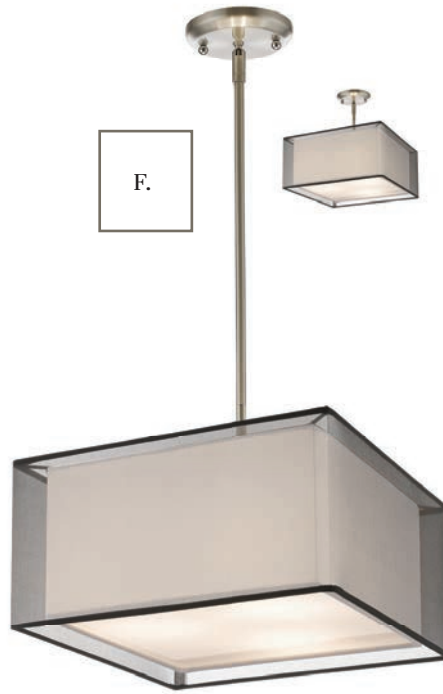

Sedona

The Sedona family is a soft reflection of contemporary. The Black or White transparent outer organza shade allows a glimpse of the ultra White Inner Shade which emanates a soft glow. The Sedona family is finished with Brushed Nickel hardware.

A.

B.

C.

D.

	Product	Bulbs/Wattage	W	H	Overall-H	Chain/Rods Length	Wire Length	Ceiling Plate Size
A	192-6BK-C	(1) 60W-m	6"	8"	56 1/2"	3x12" + 1x6" + 1x3" rods	110"	5 1/8" diameter
B	192-15BK-C	(3) 60W-m	15"	8"	56 1/2"	3x12" + 1x6" + 1x3" rods	110"	5 1/8" diameter
C	192-18BK-C	(3) 100W-m	18"	9"	57 1/2"	3x12" + 1x6" + 1x3" rods	110"	5 1/8" diameter
D	192-24BK-C	(3) 100W-m	24"	10"	58 1/2"	3x12" + 1x6" + 1x3" rods	110"	5 1/8" diameter

Finish Shade
 
 Brushed Nickel Black Organza

	Product	Bulbs/Wattage	W	H	Overall-H	Chain/Rods Length	Wire Length	Ceiling Plate Size
E	193-6BK-C	(1) 60W-m	6"	8"	56 1/2"	3x12" + 1x6" + 1x3" rods	110"	5 1/8" diameter
F	193-15BK-C	(3) 60W-m	15"	8"	56 1/2"	3x12" + 1x6" + 1x3" rods	110"	5 1/8" diameter
G	193-18BK-C	(3) 100W-m	18"	9"	57 1/2"	3x12" + 1x6" + 1x3" rods	110"	5 1/8" diameter
H	193-24BK-C	(3) 100W-m	24"	10"	58 1/2"	3x12" + 1x6" + 1x3" rods	110"	5 1/8" diameter

Above fixtures come complete to install as a semi-flush or pendant, and also come with an acrylic diffuser.

I.

J.

Brushed Nickel

White Organza

K.

L.

	Product	Bulbs/Wattage	W	H	Overall-H	Chain/Rods Length	Wire Length	Ceiling Plate Size
I	192-6W-C	(1) 60W-m	6"	8"	56 1/2"	3x12" + 1x6" + 1x3" rods	110"	5 1/8" diameter
J	192-15W-C	(3) 60W-m	15"	8"	56 1/2"	3x12" + 1x6" + 1x3" rods	110"	5 1/8" diameter
K	192-18W-C	(3) 100W-m	18"	9"	57 1/2"	3x12" + 1x6" + 1x3" rods	110"	5 1/8" diameter
L	192-24W-C	(3) 100W-m	24"	10"	58 1/2"	3x12" + 1x6" + 1x3" rods	110"	5 1/8" diameter