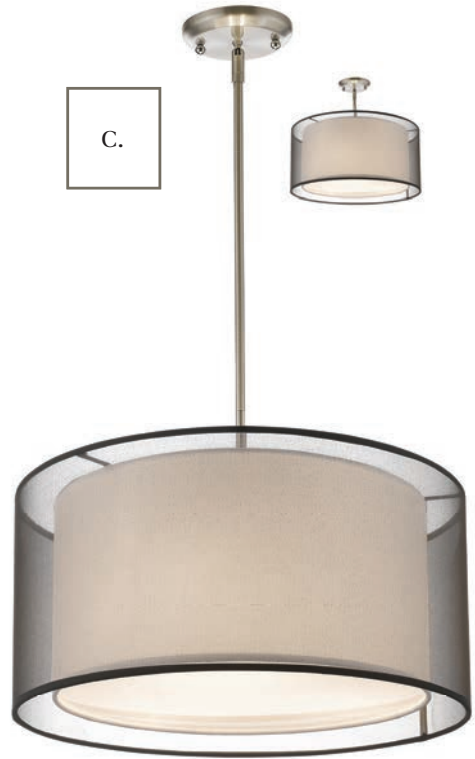

Sedona

The Sedona family is a soft reflection of contemporary. The Black or White transparent outer organza shade allows a glimpse of the ultra White Inner Shade which emanates a soft glow. The Sedona family is finished with Brushed Nickel hardware.

A.

B.

C.

D.

	Product	Bulbs/Wattage	W	H	Overall-H	Chain/Rods Length	Wire Length	Ceiling Plate Size
A	192-6BK-C	(1) 60W-m	6"	8"	56 1/2"	3x12" + 1x6" + 1x3" rods	110"	5 1/8" diameter
B	192-15BK-C	(3) 60W-m	15"	8"	56 1/2"	3x12" + 1x6" + 1x3" rods	110"	5 1/8" diameter
C	192-18BK-C	(3) 100W-m	18"	9"	57 1/2"	3x12" + 1x6" + 1x3" rods	110"	5 1/8" diameter
D	192-24BK-C	(3) 100W-m	24"	10"	58 1/2"	3x12" + 1x6" + 1x3" rods	110"	5 1/8" diameter

Finish Shade
 
 Brushed Nickel Black Organza

	Product	Bulbs/Wattage	W	H	Overall-H	Chain/Rods Length	Wire Length	Ceiling Plate Size
E	193-6BK-C	(1) 60W-m	6"	8"	56 1/2"	3x12" + 1x6" + 1x3" rods	110"	5 1/8" diameter
F	193-15BK-C	(3) 60W-m	15"	8"	56 1/2"	3x12" + 1x6" + 1x3" rods	110"	5 1/8" diameter
G	193-18BK-C	(3) 100W-m	18"	9"	57 1/2"	3x12" + 1x6" + 1x3" rods	110"	5 1/8" diameter
H	193-24BK-C	(3) 100W-m	24"	10"	58 1/2"	3x12" + 1x6" + 1x3" rods	110"	5 1/8" diameter

Above fixtures come complete to install as a semi-flush or pendant, and also come with an acrylic diffuser.

I.

J.

Brushed Nickel

White Organza

K.

L.

	Product	Bulbs/Wattage	W	H	Overall-H	Chain/Rods Length	Wire Length	Ceiling Plate Size
I	192-6W-C	(1) 60W-m	6"	8"	56 1/2"	3x12" + 1x6" + 1x3" rods	110"	5 1/8" diameter
J	192-15W-C	(3) 60W-m	15"	8"	56 1/2"	3x12" + 1x6" + 1x3" rods	110"	5 1/8" diameter
K	192-18W-C	(3) 100W-m	18"	9"	57 1/2"	3x12" + 1x6" + 1x3" rods	110"	5 1/8" diameter
L	192-24W-C	(3) 100W-m	24"	10"	58 1/2"	3x12" + 1x6" + 1x3" rods	110"	5 1/8" diameter