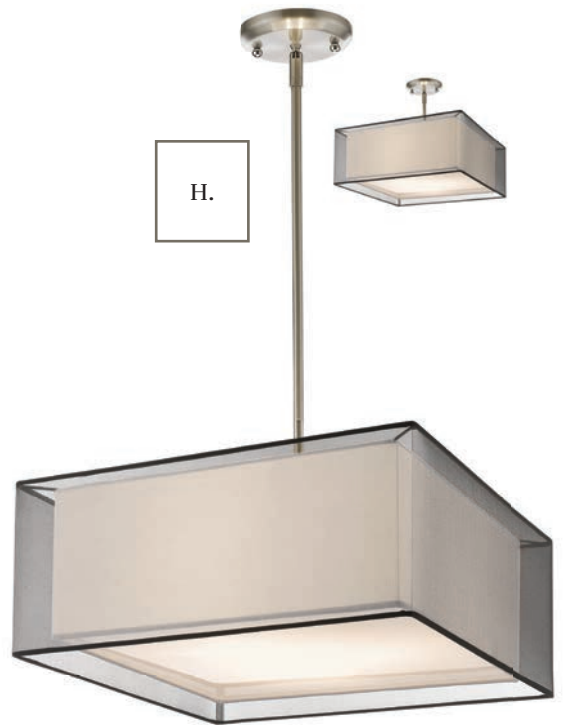

Sedona

The Sedona family is a soft reflection of contemporary. The Black or White transparent outer organza shade allows a glimpse of the ultra White Inner Shade which emanates a soft glow. The Sedona family is finished with Brushed Nickel hardware.

A.

B.

C.

D.

	Product	Bulbs/Wattage	W	H	Overall-H	Chain/Rods Length	Wire Length	Ceiling Plate Size
A	192-6BK-C	(1) 60W-m	6"	8"	56 1/2"	3x12" + 1x6" + 1x3" rods	110"	5 1/8" diameter
B	192-15BK-C	(3) 60W-m	15"	8"	56 1/2"	3x12" + 1x6" + 1x3" rods	110"	5 1/8" diameter
C	192-18BK-C	(3) 100W-m	18"	9"	57 1/2"	3x12" + 1x6" + 1x3" rods	110"	5 1/8" diameter
D	192-24BK-C	(3) 100W-m	24"	10"	58 1/2"	3x12" + 1x6" + 1x3" rods	110"	5 1/8" diameter

Finish Shade
 
 Brushed Nickel Black Organza

	Product	Bulbs/Wattage	W	H	Overall-H	Chain/Rods Length	Wire Length	Ceiling Plate Size
E	193-6BK-C	(1) 60W-m	6"	8"	56 1/2"	3x12" + 1x6" + 1x3" rods	110"	5 1/8" diameter
F	193-15BK-C	(3) 60W-m	15"	8"	56 1/2"	3x12" + 1x6" + 1x3" rods	110"	5 1/8" diameter
G	193-18BK-C	(3) 100W-m	18"	9"	57 1/2"	3x12" + 1x6" + 1x3" rods	110"	5 1/8" diameter
H	193-24BK-C	(3) 100W-m	24"	10"	58 1/2"	3x12" + 1x6" + 1x3" rods	110"	5 1/8" diameter

Above fixtures come complete to install as a semi-flush or pendant, and also come with an acrylic diffuser.

I.

J.

Brushed Nickel

White Organza

K.

L.

	Product	Bulbs/Wattage	W	H	Overall-H	Chain/Rods Length	Wire Length	Ceiling Plate Size
I	192-6W-C	(1) 60W-m	6"	8"	56 1/2"	3x12" + 1x6" + 1x3" rods	110"	5 1/8" diameter
J	192-15W-C	(3) 60W-m	15"	8"	56 1/2"	3x12" + 1x6" + 1x3" rods	110"	5 1/8" diameter
K	192-18W-C	(3) 100W-m	18"	9"	57 1/2"	3x12" + 1x6" + 1x3" rods	110"	5 1/8" diameter
L	192-24W-C	(3) 100W-m	24"	10"	58 1/2"	3x12" + 1x6" + 1x3" rods	110"	5 1/8" diameter