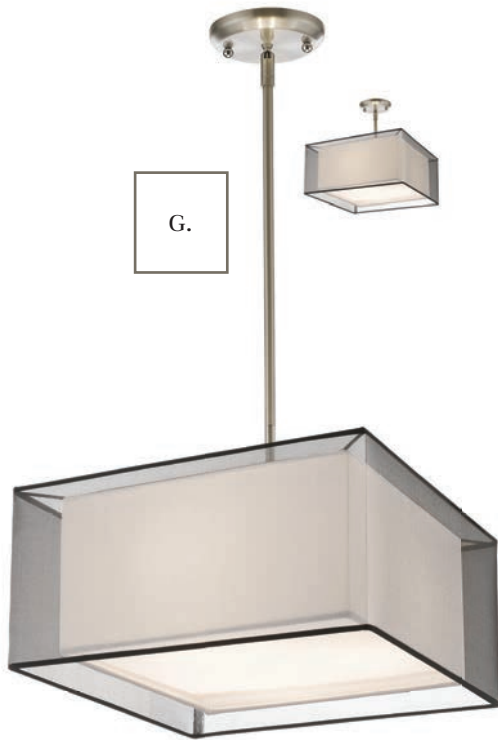

Sedona

The Sedona family is a soft reflection of contemporary. The Black or White transparent outer organza shade allows a glimpse of the ultra White Inner Shade which emanates a soft glow. The Sedona family is finished with Brushed Nickel hardware.

A.

B.

C.

D.

	Product	Bulbs/Wattage	W	H	Overall-H	Chain/Rods Length	Wire Length	Ceiling Plate Size
A	192-6BK-C	(1) 60W-m	6"	8"	56 1/2"	3x12" + 1x6" + 1x3" rods	110"	5 1/8" diameter
B	192-15BK-C	(3) 60W-m	15"	8"	56 1/2"	3x12" + 1x6" + 1x3" rods	110"	5 1/8" diameter
C	192-18BK-C	(3) 100W-m	18"	9"	57 1/2"	3x12" + 1x6" + 1x3" rods	110"	5 1/8" diameter
D	192-24BK-C	(3) 100W-m	24"	10"	58 1/2"	3x12" + 1x6" + 1x3" rods	110"	5 1/8" diameter

Finish Shade
 
 Brushed Nickel Black Organza

	Product	Bulbs/Wattage	W	H	Overall-H	Chain/Rods Length	Wire Length	Ceiling Plate Size
E	193-6BK-C	(1) 60W-m	6"	8"	56 1/2"	3x12" + 1x6" + 1x3" rods	110"	5 1/8" diameter
F	193-15BK-C	(3) 60W-m	15"	8"	56 1/2"	3x12" + 1x6" + 1x3" rods	110"	5 1/8" diameter
G	193-18BK-C	(3) 100W-m	18"	9"	57 1/2"	3x12" + 1x6" + 1x3" rods	110"	5 1/8" diameter
H	193-24BK-C	(3) 100W-m	24"	10"	58 1/2"	3x12" + 1x6" + 1x3" rods	110"	5 1/8" diameter

Above fixtures come complete to install as a semi-flush or pendant, and also come with an acrylic diffuser.

I.

J.

Brushed Nickel

White Organza

K.

L.

	Product	Bulbs/Wattage	W	H	Overall-H	Chain/Rods Length	Wire Length	Ceiling Plate Size
I	192-6W-C	(1) 60W-m	6"	8"	56 1/2"	3x12" + 1x6" + 1x3" rods	110"	5 1/8" diameter
J	192-15W-C	(3) 60W-m	15"	8"	56 1/2"	3x12" + 1x6" + 1x3" rods	110"	5 1/8" diameter
K	192-18W-C	(3) 100W-m	18"	9"	57 1/2"	3x12" + 1x6" + 1x3" rods	110"	5 1/8" diameter
L	192-24W-C	(3) 100W-m	24"	10"	58 1/2"	3x12" + 1x6" + 1x3" rods	110"	5 1/8" diameter