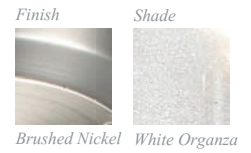

Brushed Nickel

White Organza