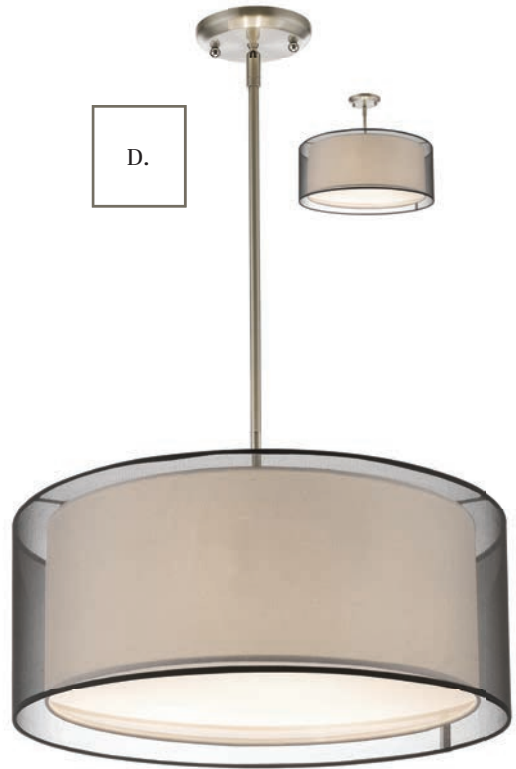

Sedona

The Sedona family is a soft reflection of contemporary. The Black or White transparent outer organza shade allows a glimpse of the ultra White Inner Shade which emanates a soft glow. The Sedona family is finished with Brushed Nickel hardware.

A.

B.

C.

D.

	Product	Bulbs/Wattage	W	H	Overall-H	Chain/Rods Length	Wire Length	Ceiling Plate Size
A	192-6BK-C	(1) 60W-m	6"	8"	56 1/2"	3x12" + 1x6" + 1x3" rods	110"	5 1/8" diameter
B	192-15BK-C	(3) 60W-m	15"	8"	56 1/2"	3x12" + 1x6" + 1x3" rods	110"	5 1/8" diameter
C	192-18BK-C	(3) 100W-m	18"	9"	57 1/2"	3x12" + 1x6" + 1x3" rods	110"	5 1/8" diameter
D	192-24BK-C	(3) 100W-m	24"	10"	58 1/2"	3x12" + 1x6" + 1x3" rods	110"	5 1/8" diameter

Finish Shade
 
 Brushed Nickel Black Organza

	Product	Bulbs/Wattage	W	H	Overall-H	Chain/Rods Length	Wire Length	Ceiling Plate Size
E	193-6BK-C	(1) 60W-m	6"	8"	56 1/2"	3x12" + 1x6" + 1x3" rods	110"	5 1/8" diameter
F	193-15BK-C	(3) 60W-m	15"	8"	56 1/2"	3x12" + 1x6" + 1x3" rods	110"	5 1/8" diameter
G	193-18BK-C	(3) 100W-m	18"	9"	57 1/2"	3x12" + 1x6" + 1x3" rods	110"	5 1/8" diameter
H	193-24BK-C	(3) 100W-m	24"	10"	58 1/2"	3x12" + 1x6" + 1x3" rods	110"	5 1/8" diameter

Above fixtures come complete to install as a semi-flush or pendant, and also come with an acrylic diffuser.

I.

J.

Brushed Nickel

White Organza

K.

L.

	Product	Bulbs/Wattage	W	H	Overall-H	Chain/Rods Length	Wire Length	Ceiling Plate Size
I	192-6W-C	(1) 60W-m	6"	8"	56 1/2"	3x12" + 1x6" + 1x3" rods	110"	5 1/8" diameter
J	192-15W-C	(3) 60W-m	15"	8"	56 1/2"	3x12" + 1x6" + 1x3" rods	110"	5 1/8" diameter
K	192-18W-C	(3) 100W-m	18"	9"	57 1/2"	3x12" + 1x6" + 1x3" rods	110"	5 1/8" diameter
L	192-24W-C	(3) 100W-m	24"	10"	58 1/2"	3x12" + 1x6" + 1x3" rods	110"	5 1/8" diameter