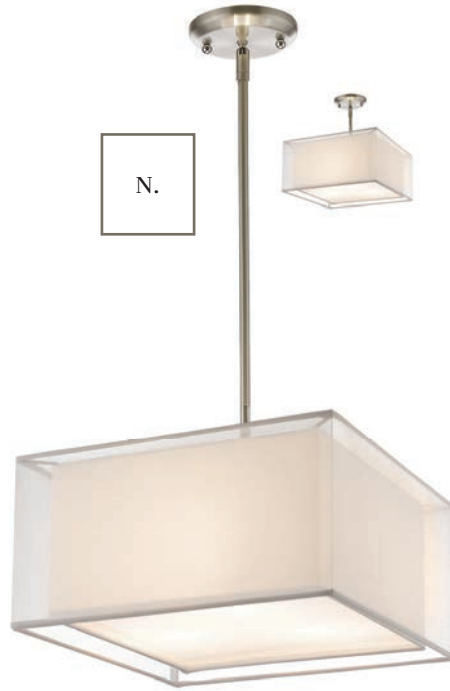

Sedona

The Sedona family is a soft reflection of contemporary. The Black or White transparent outer organza shade allows a glimpse of the ultra White Inner Shade which emanates a soft glow. The Sedona family is finished with Brushed Nickel hardware.

Finish Shade
 
 Brushed Nickel Black Organza

	Product	Bulbs/Wattage	W	H	Overall-H	Chain/Rods Length	Wire Length	Ceiling Plate Size
E	193-6BK-C	(1) 60W-m	6"	8"	56 1/2"	3x12" + 1x6" + 1x3" rods	110"	5 1/8" diameter
F	193-15BK-C	(3) 60W-m	15"	8"	56 1/2"	3x12" + 1x6" + 1x3" rods	110"	5 1/8" diameter
G	193-18BK-C	(3) 100W-m	18"	9"	57 1/2"	3x12" + 1x6" + 1x3" rods	110"	5 1/8" diameter
H	193-24BK-C	(3) 100W-m	24"	10"	58 1/2"	3x12" + 1x6" + 1x3" rods	110"	5 1/8" diameter

Above fixtures come complete to install as a semi-flush or pendant, and also come with an acrylic diffuser.

I.

J.

Brushed Nickel

White Organza

K.

L.

	Product	Bulbs/Wattage	W	H	Overall-H	Chain/Rods Length	Wire Length	Ceiling Plate Size
I	192-6W-C	(1) 60W-m	6"	8"	56 1/2"	3x12" + 1x6" + 1x3" rods	110"	5 1/8" diameter
J	192-15W-C	(3) 60W-m	15"	8"	56 1/2"	3x12" + 1x6" + 1x3" rods	110"	5 1/8" diameter
K	192-18W-C	(3) 100W-m	18"	9"	57 1/2"	3x12" + 1x6" + 1x3" rods	110"	5 1/8" diameter
L	192-24W-C	(3) 100W-m	24"	10"	58 1/2"	3x12" + 1x6" + 1x3" rods	110"	5 1/8" diameter

Above fixtures come complete to install as a semi-flush or pendant, and also come with an acrylic diffuser.

M.

N.

O.

P.

	Product	Bulbs/Wattage	W	H	Overall-H	Chain/Rods Length	Wire Length	Ceiling Plate Size
M	193-6W-C	(1) 60W-m	6"	8"	56 1/2"	3x12" + 1x6" + 1x3" rods	110"	5 1/8" diameter
N	193-15W-C	(3) 60W-m	15"	8"	56 1/2"	3x12" + 1x6" + 1x3" rods	110"	5 1/8" diameter
O	193-18W-C	(3) 100W-m	18"	9"	57 1/2"	3x12" + 1x6" + 1x3" rods	110"	5 1/8" diameter
P	193-24W-C	(3) 100W-m	24"	10"	58 1/2"	3x12" + 1x6" + 1x3" rods	110"	5 1/8" diameter