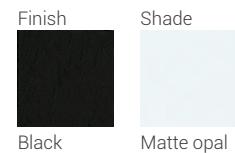

Product	Bulbs/Wattage	L/ext.	W	H	Overall-H	Chain Length	Wire Length	Ceiling/Wall Plate Size
A	549B-BK	(1) 100W-m	9.5"	7.75"	17"	---	---	---	5.5"W x 8.75"H
B	549M-BK	(1) 100W-m	8.25"	6.75"	14.75"	---	---	---	4.75"W x 7"H
C	549S-BK	(1) 100W-m	6.75"	5.5	11.75"	---	---	---	4.5"W x 6.25"H
D	549PHB-536P-BK	(1) 100W-m	---	9.25"	114.25"	---	---	---	---
E	549PHB-BK-R	(1) 100W-m	---	7.75"	19.75"	---	---	---	---
F	549PHM-BK-R	(1) 100W-m	---	6.75"	17.25"	---	---	---	---
G	549PHB-BK	(1) 100W-m	---	7.75"	19.25"	---	---	---	---
H	549PHM-BK	(1) 100W-m	---	6.75"	15.75"	---	---	---	---
I	549CHB-BK	(1) 100W-m	---	7.75"	18"	79"	60" chain	110"	4.75" diameter
J	549CHM-BK	(1) 100W-m	---	6.75"	17"	78"	60" chain	110"	4.75" diameter

All post lights come complete with mounting template, bolts and cap nuts. Cut post to suit desired height