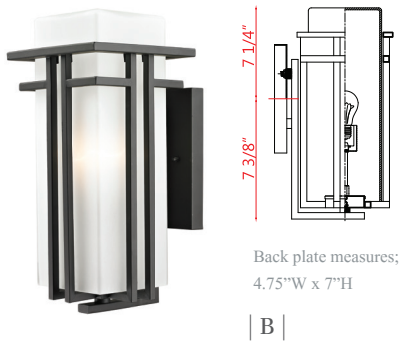

Abbey

The geometric lines of the Abbey family combine well with contemporary home styling as well as homes in the craftsmen style. These fixtures are made of steel and are available in a Black or Outdoor Rubbed Bronze finish with Matte Opal glass.

	Product	Bulbs/Wattage	L/ext.	W	H	Overall-H	Chain Length	Wire Length	Ceiling/Wall Plate Size
A	550B-ORBZ	(1) 100W-m	9.5"	7.75"	17"	---	---	---	5.5"W x 8.75"H
B	550M-ORBZ	(1) 100W-m	8.25"	6.75"	14.75"	---	---	---	4.75"W x 7"H
C	550S-ORBZ	(1) 100W-m	6.75"	5.5	11.75"	---	---	---	4.5"W x 6.25"H
D	550PHB-ORBZ-R	(1) 100W-m	---	7.75"	19.75"	---	---	---	---
E	550PHM-ORBZ-R	(1) 100W-m	---	6.75"	17.25"	---	---	---	---
F	550PHB-ORBZ	(1) 100W-m	---	7.75"	19.25"	---	---	---	---
G	550PHM-ORBZ	(1) 100W-m	---	6.75"	15.75"	---	---	---	---
H	550CHB-ORBZ	(1) 100W-m	---	7.75"	18"	79"	60" chain	110"	4.75" diameter
I	550CHM-ORBZ	(1) 100W-m	---	6.75"	17"	78"	60" chain	110"	4.75" diameter