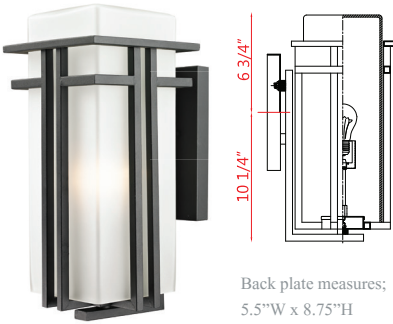

Back plate measures;  
5.5"W x 8.75"H

| A |

Back plate measures;  
4.75"W x 7"H

| B |

Back plate measures;  
4.5"W x 6.25"H

| C |

| D |

| E |

| F |

Fixtures "E, F"  
are compatible  
with 533PM-BK.

Fixtures "G, H"  
are compatible  
with SQPM-BK.

| G |

| H |

| I |

| J |

	Product	Bulbs/Wattage	L/ext.	W	H	Overall-H	Chain Length	Wire Length	Ceiling/Wall Plate Size
A	549B-BK	(1) 100W-m	9.5"	7.75"	17"	---	---	---	5.5"W x 8.75"H
B	549M-BK	(1) 100W-m	8.25"	6.75"	14.75"	---	---	---	4.75"W x 7"H
C	549S-BK	(1) 100W-m	6.75"	5.5	11.75"	---	---	---	4.5"W x 6.25"H
D	549PHB-536P-BK	(1) 100W-m	---	9.25"	114.25"	---	---	---	---
E	549PHB-BK-R	(1) 100W-m	---	7.75"	19.75"	---	---	---	---
F	549PHM-BK-R	(1) 100W-m	---	6.75"	17.25"	---	---	---	---
G	549PHB-BK	(1) 100W-m	---	7.75"	19.25"	---	---	---	---
H	549PHM-BK	(1) 100W-m	---	6.75"	15.75"	---	---	---	---
I	549CHB-BK	(1) 100W-m	---	7.75"	18"	79"	60" chain	110"	4.75" diameter
J	549CHM-BK	(1) 100W-m	---	6.75"	17"	78"	60" chain	110"	4.75" diameter

	Product	Bulbs/Wattage	L/ext.	W	H	Overall-H	Chain Length	Wire Length	Ceiling/Wall Plate Size
A	550B-ORBZ	(1) 100W-m	9.5"	7.75"	17"	---	---	---	5.5"W x 8.75"H
B	550M-ORBZ	(1) 100W-m	8.25"	6.75"	14.75"	---	---	---	4.75"W x 7"H
C	550S-ORBZ	(1) 100W-m	6.75"	5.5	11.75"	---	---	---	4.5"W x 6.25"H
D	550PHB-ORBZ-R	(1) 100W-m	---	7.75"	19.75"	---	---	---	---
E	550PHM-ORBZ-R	(1) 100W-m	---	6.75"	17.25"	---	---	---	---
F	550PHB-ORBZ	(1) 100W-m	---	7.75"	19.25"	---	---	---	---
G	550PHM-ORBZ	(1) 100W-m	---	6.75"	15.75"	---	---	---	---
H	550CHB-ORBZ	(1) 100W-m	---	7.75"	18"	79"	60" chain	110"	4.75" diameter
I	550CHM-ORBZ	(1) 100W-m	---	6.75"	17"	78"	60" chain	110"	4.75" diameter