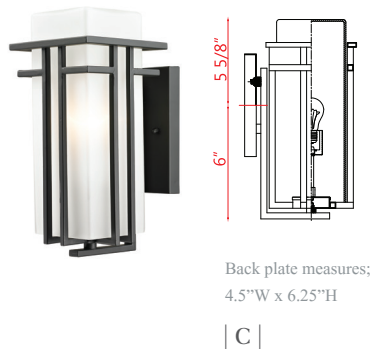

Back plate measures;  
5.5"W x 8.75"H

| A |

Back plate measures;  
4.75"W x 7"H

| B |

Back plate measures;  
4.5"W x 6.25"H

| C |

| D |

| E |

| F |

Fixtures "E, F"  
are compatible  
with 533PM-BK.

Fixtures "G, H"  
are compatible  
with SQPM-BK.

| G |

| H |

| I |

| J |

	Product	Bulbs/Wattage	L/ext.	W	H	Overall-H	Chain Length	Wire Length	Ceiling/Wall Plate Size
A	549B-BK	(1) 100W-m	9.5"	7.75"	17"	---	---	---	5.5"W x 8.75"H
B	549M-BK	(1) 100W-m	8.25"	6.75"	14.75"	---	---	---	4.75"W x 7"H
C	549S-BK	(1) 100W-m	6.75"	5.5	11.75"	---	---	---	4.5"W x 6.25"H
D	549PHB-536P-BK	(1) 100W-m	---	9.25"	114.25"	---	---	---	---
E	549PHB-BK-R	(1) 100W-m	---	7.75"	19.75"	---	---	---	---
F	549PHM-BK-R	(1) 100W-m	---	6.75"	17.25"	---	---	---	---
G	549PHB-BK	(1) 100W-m	---	7.75"	19.25"	---	---	---	---
H	549PHM-BK	(1) 100W-m	---	6.75"	15.75"	---	---	---	---
I	549CHB-BK	(1) 100W-m	---	7.75"	18"	79"	60" chain	110"	4.75" diameter
J	549CHM-BK	(1) 100W-m	---	6.75"	17"	78"	60" chain	110"	4.75" diameter

	Product	Bulbs/Wattage	L/ext.	W	H	Overall-H	Chain Length	Wire Length	Ceiling/Wall Plate Size
A	550B-ORBZ	(1) 100W-m	9.5"	7.75"	17"	---	---	---	5.5"W x 8.75"H
B	550M-ORBZ	(1) 100W-m	8.25"	6.75"	14.75"	---	---	---	4.75"W x 7"H
C	550S-ORBZ	(1) 100W-m	6.75"	5.5	11.75"	---	---	---	4.5"W x 6.25"H
D	550PHB-ORBZ-R	(1) 100W-m	---	7.75"	19.75"	---	---	---	---
E	550PHM-ORBZ-R	(1) 100W-m	---	6.75"	17.25"	---	---	---	---
F	550PHB-ORBZ	(1) 100W-m	---	7.75"	19.25"	---	---	---	---
G	550PHM-ORBZ	(1) 100W-m	---	6.75"	15.75"	---	---	---	---
H	550CHB-ORBZ	(1) 100W-m	---	7.75"	18"	79"	60" chain	110"	4.75" diameter
I	550CHM-ORBZ	(1) 100W-m	---	6.75"	17"	78"	60" chain	110"	4.75" diameter