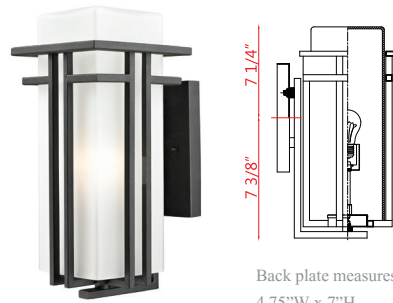

Back plate measures;  
5.5"W x 8.75"H

| A |

Back plate measures;  
4.75"W x 7"H

| B |

Back plate measures;  
4.5"W x 6.25"H

| C |

| D |

| E |

| F |

Fixtures "E, F"  
are compatible  
with 533PM-BK.

Fixtures "G, H"  
are compatible  
with SQPM-BK.

| G |

| H |

| I |

| J |

	Product	Bulbs/Wattage	L/ext.	W	H	Overall-H	Chain Length	Wire Length	Ceiling/Wall Plate Size
A	549B-BK	(1) 100W-m	9.5"	7.75"	17"	---	---	---	5.5"W x 8.75"H
B	549M-BK	(1) 100W-m	8.25"	6.75"	14.75"	---	---	---	4.75"W x 7"H
C	549S-BK	(1) 100W-m	6.75"	5.5	11.75"	---	---	---	4.5"W x 6.25"H
D	549PHB-536P-BK	(1) 100W-m	---	9.25"	114.25"	---	---	---	---
E	549PHB-BK-R	(1) 100W-m	---	7.75"	19.75"	---	---	---	---
F	549PHM-BK-R	(1) 100W-m	---	6.75"	17.25"	---	---	---	---
G	549PHB-BK	(1) 100W-m	---	7.75"	19.25"	---	---	---	---
H	549PHM-BK	(1) 100W-m	---	6.75"	15.75"	---	---	---	---
I	549CHB-BK	(1) 100W-m	---	7.75"	18"	79"	60" chain	110"	4.75" diameter
J	549CHM-BK	(1) 100W-m	---	6.75"	17"	78"	60" chain	110"	4.75" diameter

	Product	Bulbs/Wattage	L/ext.	W	H	Overall-H	Chain Length	Wire Length	Ceiling/Wall Plate Size
A	550B-ORBZ	(1) 100W-m	9.5"	7.75"	17"	---	---	---	5.5"W x 8.75"H
B	550M-ORBZ	(1) 100W-m	8.25"	6.75"	14.75"	---	---	---	4.75"W x 7"H
C	550S-ORBZ	(1) 100W-m	6.75"	5.5	11.75"	---	---	---	4.5"W x 6.25"H
D	550PHB-ORBZ-R	(1) 100W-m	---	7.75"	19.75"	---	---	---	---
E	550PHM-ORBZ-R	(1) 100W-m	---	6.75"	17.25"	---	---	---	---
F	550PHB-ORBZ	(1) 100W-m	---	7.75"	19.25"	---	---	---	---
G	550PHM-ORBZ	(1) 100W-m	---	6.75"	15.75"	---	---	---	---
H	550CHB-ORBZ	(1) 100W-m	---	7.75"	18"	79"	60" chain	110"	4.75" diameter
I	550CHM-ORBZ	(1) 100W-m	---	6.75"	17"	78"	60" chain	110"	4.75" diameter