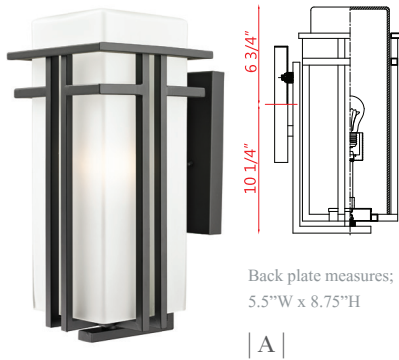

Back plate measures;  
5.5"W x 8.75"H

| A |

Back plate measures;  
4.75"W x 7"H

| B |

Back plate measures;  
4.5"W x 6.25"H

| C |

| D |

| E |

| F |

Fixtures "E, F"  
are compatible  
with 533PM-BK.

Fixtures "G, H"  
are compatible  
with SQPM-BK.

| G |

| H |

| I |

| J |

	Product	Bulbs/Wattage	L/ext.	W	H	Overall-H	Chain Length	Wire Length	Ceiling/Wall Plate Size
A	549B-BK	(1) 100W-m	9.5"	7.75"	17"	---	---	---	5.5"W x 8.75"H
B	549M-BK	(1) 100W-m	8.25"	6.75"	14.75"	---	---	---	4.75"W x 7"H
C	549S-BK	(1) 100W-m	6.75"	5.5	11.75"	---	---	---	4.5"W x 6.25"H
D	549PHB-536P-BK	(1) 100W-m	---	9.25"	114.25"	---	---	---	---
E	549PHB-BK-R	(1) 100W-m	---	7.75"	19.75"	---	---	---	---
F	549PHM-BK-R	(1) 100W-m	---	6.75"	17.25"	---	---	---	---
G	549PHB-BK	(1) 100W-m	---	7.75"	19.25"	---	---	---	---
H	549PHM-BK	(1) 100W-m	---	6.75"	15.75"	---	---	---	---
I	549CHB-BK	(1) 100W-m	---	7.75"	18"	79"	60" chain	110"	4.75" diameter
J	549CHM-BK	(1) 100W-m	---	6.75"	17"	78"	60" chain	110"	4.75" diameter

	Product	Bulbs/Wattage	L/ext.	W	H	Overall-H	Chain Length	Wire Length	Ceiling/Wall Plate Size
A	550B-ORBZ	(1) 100W-m	9.5"	7.75"	17"	---	---	---	5.5"W x 8.75"H
B	550M-ORBZ	(1) 100W-m	8.25"	6.75"	14.75"	---	---	---	4.75"W x 7"H
C	550S-ORBZ	(1) 100W-m	6.75"	5.5	11.75"	---	---	---	4.5"W x 6.25"H
D	550PHB-ORBZ-R	(1) 100W-m	---	7.75"	19.75"	---	---	---	---
E	550PHM-ORBZ-R	(1) 100W-m	---	6.75"	17.25"	---	---	---	---
F	550PHB-ORBZ	(1) 100W-m	---	7.75"	19.25"	---	---	---	---
G	550PHM-ORBZ	(1) 100W-m	---	6.75"	15.75"	---	---	---	---
H	550CHB-ORBZ	(1) 100W-m	---	7.75"	18"	79"	60" chain	110"	4.75" diameter
I	550CHM-ORBZ	(1) 100W-m	---	6.75"	17"	78"	60" chain	110"	4.75" diameter