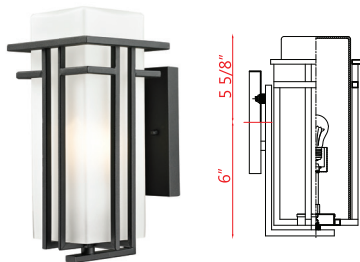

Back plate measures;  
5.5"W x 8.75"H

| A |

Back plate measures;  
4.75"W x 7"H

| B |

Back plate measures;  
4.5"W x 6.25"H

| C |

| D |

| E |

| F |

Fixtures "E, F"  
are compatible  
with 533PM-BK.

Fixtures "G, H"  
are compatible  
with SQPM-BK.

| G |

| H |

| I |

| J |

	Product	Bulbs/Wattage	L/ext.	W	H	Overall-H	Chain Length	Wire Length	Ceiling/Wall Plate Size
A	549B-BK	(1) 100W-m	9.5"	7.75"	17"	---	---	---	5.5"W x 8.75"H
B	549M-BK	(1) 100W-m	8.25"	6.75"	14.75"	---	---	---	4.75"W x 7"H
C	549S-BK	(1) 100W-m	6.75"	5.5	11.75"	---	---	---	4.5"W x 6.25"H
D	549PHB-536P-BK	(1) 100W-m	---	9.25"	114.25"	---	---	---	---
E	549PHB-BK-R	(1) 100W-m	---	7.75"	19.75"	---	---	---	---
F	549PHM-BK-R	(1) 100W-m	---	6.75"	17.25"	---	---	---	---
G	549PHB-BK	(1) 100W-m	---	7.75"	19.25"	---	---	---	---
H	549PHM-BK	(1) 100W-m	---	6.75"	15.75"	---	---	---	---
I	549CHB-BK	(1) 100W-m	---	7.75"	18"	79"	60" chain	110"	4.75" diameter
J	549CHM-BK	(1) 100W-m	---	6.75"	17"	78"	60" chain	110"	4.75" diameter