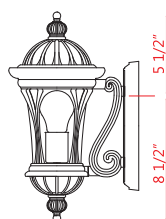

# Doma

The Doma family of outdoor fixtures combines Clear Waterglass inside Black cast aluminum fixtures. The family consists of wall mounts, ceiling hung and post mount fixtures.

Back Plate measures:  
7 1/4"W x 16 7/8"H

| A |

| D |

| E |

Back Plate measures:  
5"W x 10 1/2"H

| B |

| G |

| F |

Fixture F and G  
are compatible  
with 521PM-BK.

Back Plate measures:  
5"W x 8 5/8"H

| C |

| H |

| I |

	Product	Bulbs/Wattage	L/ext.	W	H	Overall-H	Chain/Rods Length	Wire Length	Ceiling/Wall Plate Size
A	543B-BK	(5) 60W-c	17.75"	14"	28.75"	----	----	----	7.25"W x 17"H
B	543M-BK	(3) 60W-c	11.75"	9"	19.5"	----	----	----	5"W x 10.5"H
C	543S-BK	(1) 100W-m	8.75"	6.5"	14"	----	----	----	5"W x 8.75"H
D	543CHB-BK	(5) 60W-c	----	14"	28"	89"	60" chain	110"	5" diameter
E	543CHM-BK	(3) 60W-c	----	9"	19.5"	80.5"	60" chain	110"	5" diameter
F	543PHB-BK	(5) 60W-c	----	14"	28"	----	----	----	----
G	543PHM-BK	(3) 60W-c	----	9"	20.25"	----	----	----	----
H	543PHM-519P-BK	(3) 60W-c	----	10"	113.25"	----	----	----	----
I	543PHB-519P-BK	(5) 60W-c	----	14"	121"	----	----	----	----