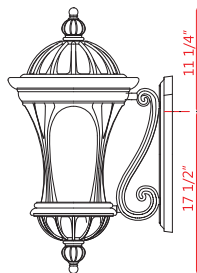

# Doma

The Doma family of outdoor fixtures combines Clear Waterglass inside Black cast aluminum fixtures. The family consists of wall mounts, ceiling hung and post mount fixtures.

Back Plate measures:  
7 1/4"W x 16 7/8"H

| A |

| D |

| E |

Back Plate measures:  
5"W x 10 1/2"H

| B |

| G |

| F |

Fixture F and G  
are compatible  
with 521PM-BK.

Back Plate measures:  
5"W x 8 5/8"H

| C |

| H |

| I |

	Product	Bulbs/Wattage	L/ext.	W	H	Overall-H	Chain/Rods Length	Wire Length	Ceiling/Wall Plate Size
A	543B-BK	(5) 60W-c	17.75"	14"	28.75"	----	----	----	7.25"W x 17"H
B	543M-BK	(3) 60W-c	11.75"	9"	19.5"	----	----	----	5"W x 10.5"H
C	543S-BK	(1) 100W-m	8.75"	6.5"	14"	----	----	----	5"W x 8.75"H
D	543CHB-BK	(5) 60W-c	----	14"	28"	89"	60" chain	110"	5" diameter
E	543CHM-BK	(3) 60W-c	----	9"	19.5"	80.5"	60" chain	110"	5" diameter
F	543PHB-BK	(5) 60W-c	----	14"	28"	----	----	----	----
G	543PHM-BK	(3) 60W-c	----	9"	20.25"	----	----	----	----
H	543PHM-519P-BK	(3) 60W-c	----	10"	113.25"	----	----	----	----
I	543PHB-519P-BK	(5) 60W-c	----	14"	121"	----	----	----	----