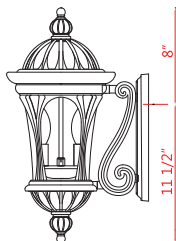

# Doma

The Doma family of outdoor fixtures combines Clear Waterglass inside Black cast aluminum fixtures. The family consists of wall mounts, ceiling hung and post mount fixtures.

Back Plate measures:  
7 1/4"W x 16 7/8"H

| A |

| D |

| E |

Back Plate measures:  
5"W x 10 1/2"H

| B |

| G |

| F |

Fixture F and G  
are compatible  
with 521PM-BK.

Back Plate measures:  
5"W x 8 5/8"H

| C |

| H |

| I |

	Product	Bulbs/Wattage	L/ext.	W	H	Overall-H	Chain/Rods Length	Wire Length	Ceiling/Wall Plate Size
A	543B-BK	(5) 60W-c	17.75"	14"	28.75"	----	----	----	7.25"W x 17"H
B	543M-BK	(3) 60W-c	11.75"	9"	19.5"	----	----	----	5"W x 10.5"H
C	543S-BK	(1) 100W-m	8.75"	6.5"	14"	----	----	----	5"W x 8.75"H
D	543CHB-BK	(5) 60W-c	----	14"	28"	89"	60" chain	110"	5" diameter
E	543CHM-BK	(3) 60W-c	----	9"	19.5"	80.5"	60" chain	110"	5" diameter
F	543PHB-BK	(5) 60W-c	----	14"	28"	----	----	----	----
G	543PHM-BK	(3) 60W-c	----	9"	20.25"	----	----	----	----
H	543PHM-519P-BK	(3) 60W-c	----	10"	113.25"	----	----	----	----
I	543PHB-519P-BK	(5) 60W-c	----	14"	121"	----	----	----	----