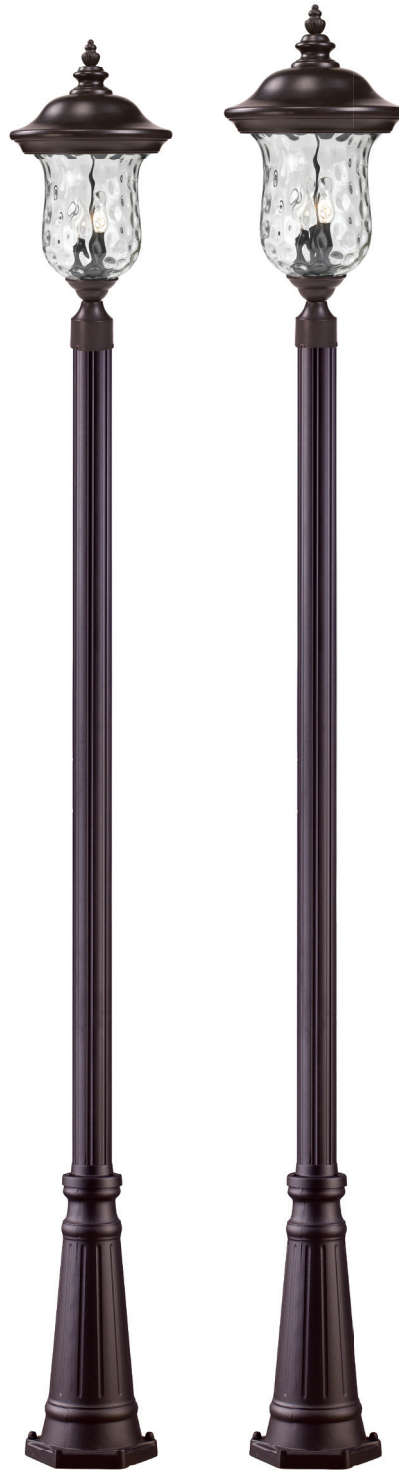

| K |

| L |

	Product	Bulbs/Wattage	W	H	Overall-H	Chain/Rods Length	Wire Length	Ceiling Plate Size
G	533CHM-RBRZ	(2) 60W-c	10"	19"	80"	60" chain	110"	4.75" diameter
H	533CHB-RBRZ	(3) 60W-c	12.5"	22.5"	83.5"	60" chain	110"	4.75" diameter
I	533PHM-RBRZ	(2) 60W-c	10"	21.25"	---	---	---	---
J	533PHB-RBRZ	(3) 60W-c	12.5"	25"	---	---	---	---
K	533PHM-519P-RBRZ	(2) 60W-c	10"	114.25"	---	---	---	---
L	533PHB-519P-RBRZ	(3) 60W-c	12.5"	118.25"	---	---	---	---

All post lights come complete with mounting template, bolts and cap nuts. Cut post to suit desired height.