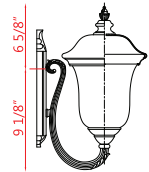

Back Plate measures:
5.25"W x 14"H

| A |

Back Plate measures:
5.25"W x 14"H

| B |

Back Plate measures:
4.5"W x 10.5"H

| C |

Back Plate measures:
5.25"W x 14"H

| D |

Back Plate measures:
5.25"W x 14"H

| E |

Back Plate measures:
4.5"W x 10.5"H

| F |

	Product	Bulbs/Wattage	L/ext.	W	H	Wall Plate Size
A	533B-BK	(3) 60W-c	16"	12.5"	24.25"	5.25"W x 14"H
B	533M-BK	(2) 60W-c	12.75"	10"	19.5"	5.25"W x 14"H
C	533S-BK	(1) 100W-m	10.5"	8"	15.75"	4.5"W x 10.5"H
D	534B-BK	(3) 60W-c	16"	12.5"	24.25"	5.25"W x 14"H
E	534M-BK	(2) 60W-c	12.75"	10"	19.5"	5.25"W x 14"H
F	534S-BK	(1) 100W-m	10.5"	8"	15.75"	4.5"W x 10.5"H

	Product	Bulbs/Wattage	W	H	Overall-H	Chain/Rods Length	Wire Length	Ceiling Plate Size
G	533CHM-BK	(2) 60W-c	10"	19"	80"	60" chain	110"	4.75" diameter
H	533CHB-BK	(3) 60W-c	12.5"	22.5"	83.5"	60" chain	110"	4.75" diameter
I	533PHM-BK	(2) 60W-c	10"	21.25"	---	---	---	---
J	533PHB-BK	(3) 60W-c	12.5"	25"	---	---	---	---
K	533PHM-519P-BK	(2) 60W-c	10"	114.25"	---	---	---	---
L	533PHB-519P-BK	(3) 60W-c	12.5"	118.25"	---	---	---	---