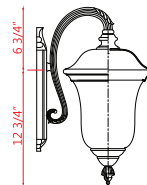

Back Plate measures:
5.25"W x 14"H

| E |

Back Plate measures:
4.5"W x 10.5"H

| F |

	Product	Bulbs/Wattage	L/ext.	W	H	Wall Plate Size
A	533B-BK	(3) 60W-c	16"	12.5"	24.25"	5.25"W x 14"H
B	533M-BK	(2) 60W-c	12.75"	10"	19.5"	5.25"W x 14"H
C	533S-BK	(1) 100W-m	10.5"	8"	15.75"	4.5"W x 10.5"H
D	534B-BK	(3) 60W-c	16"	12.5"	24.25"	5.25"W x 14"H
E	534M-BK	(2) 60W-c	12.75"	10"	19.5"	5.25"W x 14"H
F	534S-BK	(1) 100W-m	10.5"	8"	15.75"	4.5"W x 10.5"H

	Product	Bulbs/Wattage	W	H	Overall-H	Chain/Rods Length	Wire Length	Ceiling Plate Size
G	533CHM-BK	(2) 60W-c	10"	19"	80"	60" chain	110"	4.75" diameter
H	533CHB-BK	(3) 60W-c	12.5"	22.5"	83.5"	60" chain	110"	4.75" diameter
I	533PHM-BK	(2) 60W-c	10"	21.25"	---	---	---	---
J	533PHB-BK	(3) 60W-c	12.5"	25"	---	---	---	---
K	533PHM-519P-BK	(2) 60W-c	10"	114.25"	---	---	---	---
L	533PHB-519P-BK	(3) 60W-c	12.5"	118.25"	---	---	---	---

Back Plate measures:
5.25"W x 14"H

| A |

Back Plate measures:
5.25"W x 14"H

| B |

Back Plate measures:
4.5"W x 10.5"H

| C |

Back Plate measures:
5.25"W x 14"H

| D |

Back Plate measures:
5.25"W x 14"H

| E |

Back Plate measures:
4.5"W x 10.5"H

| F |

	Product	Bulbs/Wattage	L/ext.	W	H	Wall Plate Size
A	533B-RBRZ	(3) 60W-c	16"	12.5"	24.25"	5.25"W x 14"H
B	533M-RBRZ	(2) 60W-c	12.75"	10"	19.5"	5.25"W x 14"H
C	533S-RBRZ	(1) 100W-m	10.5"	8"	15.75"	4.5"W x 10.5"H
D	534B-RBRZ	(3) 60W-c	16"	12.5"	24.25"	5.25"W x 14"H
E	534M-RBRZ	(2) 60W-c	12.75"	10"	19.5"	5.25"W x 14"H
F	534S-RBRZ	(1) 100W-m	10.5"	8"	15.75"	4.5"W x 10.5"H