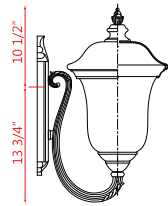

Back Plate measures:
5.25"W x 14"H

| A |

Back Plate measures:
5.25"W x 14"H

| B |

Back Plate measures:
4.5"W x 10.5"H

| C |

Back Plate measures:
5.25"W x 14"H

| D |

Back Plate measures:
5.25"W x 14"H

| E |

Back Plate measures:
4.5"W x 10.5"H

| F |

	Product	Bulbs/Wattage	L/ext.	W	H	Wall Plate Size
A	533B-BK	(3) 60W-c	16"	12.5"	24.25"	5.25"W x 14"H
B	533M-BK	(2) 60W-c	12.75"	10"	19.5"	5.25"W x 14"H
C	533S-BK	(1) 100W-m	10.5"	8"	15.75"	4.5"W x 10.5"H
D	534B-BK	(3) 60W-c	16"	12.5"	24.25"	5.25"W x 14"H
E	534M-BK	(2) 60W-c	12.75"	10"	19.5"	5.25"W x 14"H
F	534S-BK	(1) 100W-m	10.5"	8"	15.75"	4.5"W x 10.5"H

	Product	Bulbs/Wattage	W	H	Overall-H	Chain/Rods Length	Wire Length	Ceiling Plate Size
G	533CHM-BK	(2) 60W-c	10"	19"	80"	60" chain	110"	4.75" diameter
H	533CHB-BK	(3) 60W-c	12.5"	22.5"	83.5"	60" chain	110"	4.75" diameter
I	533PHM-BK	(2) 60W-c	10"	21.25"	---	---	---	---
J	533PHB-BK	(3) 60W-c	12.5"	25"	---	---	---	---
K	533PHM-519P-BK	(2) 60W-c	10"	114.25"	---	---	---	---
L	533PHB-519P-BK	(3) 60W-c	12.5"	118.25"	---	---	---	---