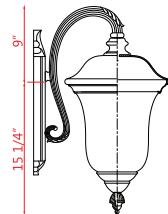

Back Plate measures:
5.25"W x 14"H

| E |

Back Plate measures:
4.5"W x 10.5"H

| F |

	Product	Bulbs/Wattage	L/ext.	W	H	Wall Plate Size
A	533B-BK	(3) 60W-c	16"	12.5"	24.25"	5.25"W x 14"H
B	533M-BK	(2) 60W-c	12.75"	10"	19.5"	5.25"W x 14"H
C	533S-BK	(1) 100W-m	10.5"	8"	15.75"	4.5"W x 10.5"H
D	534B-BK	(3) 60W-c	16"	12.5"	24.25"	5.25"W x 14"H
E	534M-BK	(2) 60W-c	12.75"	10"	19.5"	5.25"W x 14"H
F	534S-BK	(1) 100W-m	10.5"	8"	15.75"	4.5"W x 10.5"H

	Product	Bulbs/Wattage	W	H	Overall-H	Chain/Rods Length	Wire Length	Ceiling Plate Size
G	533CHM-BK	(2) 60W-c	10"	19"	80"	60" chain	110"	4.75" diameter
H	533CHB-BK	(3) 60W-c	12.5"	22.5"	83.5"	60" chain	110"	4.75" diameter
I	533PHM-BK	(2) 60W-c	10"	21.25"	---	---	---	---
J	533PHB-BK	(3) 60W-c	12.5"	25"	---	---	---	---
K	533PHM-519P-BK	(2) 60W-c	10"	114.25"	---	---	---	---
L	533PHB-519P-BK	(3) 60W-c	12.5"	118.25"	---	---	---	---

Back Plate measures:
5.25"W x 14"H

| A |

Back Plate measures:
5.25"W x 14"H

| B |

Back Plate measures:
4.5"W x 10.5"H

| C |

Back Plate measures:
5.25"W x 14"H

| D |

Back Plate measures:
5.25"W x 14"H

| E |

Back Plate measures:
4.5"W x 10.5"H

| F |

	Product	Bulbs/Wattage	L/ext.	W	H	Wall Plate Size
A	533B-RBRZ	(3) 60W-c	16"	12.5"	24.25"	5.25"W x 14"H
B	533M-RBRZ	(2) 60W-c	12.75"	10"	19.5"	5.25"W x 14"H
C	533S-RBRZ	(1) 100W-m	10.5"	8"	15.75"	4.5"W x 10.5"H
D	534B-RBRZ	(3) 60W-c	16"	12.5"	24.25"	5.25"W x 14"H
E	534M-RBRZ	(2) 60W-c	12.75"	10"	19.5"	5.25"W x 14"H
F	534S-RBRZ	(1) 100W-m	10.5"	8"	15.75"	4.5"W x 10.5"H