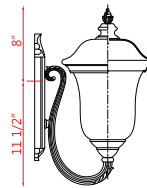

Back Plate measures:
5.25"W x 14"H

| A |

Back Plate measures:
5.25"W x 14"H

| B |

Back Plate measures:
4.5"W x 10.5"H

| C |

Back Plate measures:
5.25"W x 14"H

| D |

Back Plate measures:
5.25"W x 14"H

| E |

Back Plate measures:
4.5"W x 10.5"H

| F |

	Product	Bulbs/Wattage	L/ext.	W	H	Wall Plate Size
A	533B-BK	(3) 60W-c	16"	12.5"	24.25"	5.25"W x 14"H
B	533M-BK	(2) 60W-c	12.75"	10"	19.5"	5.25"W x 14"H
C	533S-BK	(1) 100W-m	10.5"	8"	15.75"	4.5"W x 10.5"H
D	534B-BK	(3) 60W-c	16"	12.5"	24.25"	5.25"W x 14"H
E	534M-BK	(2) 60W-c	12.75"	10"	19.5"	5.25"W x 14"H
F	534S-BK	(1) 100W-m	10.5"	8"	15.75"	4.5"W x 10.5"H

	Product	Bulbs/Wattage	W	H	Overall-H	Chain/Rods Length	Wire Length	Ceiling Plate Size
G	533CHM-BK	(2) 60W-c	10"	19"	80"	60" chain	110"	4.75" diameter
H	533CHB-BK	(3) 60W-c	12.5"	22.5"	83.5"	60" chain	110"	4.75" diameter
I	533PHM-BK	(2) 60W-c	10"	21.25"	---	---	---	---
J	533PHB-BK	(3) 60W-c	12.5"	25"	---	---	---	---
K	533PHM-519P-BK	(2) 60W-c	10"	114.25"	---	---	---	---
L	533PHB-519P-BK	(3) 60W-c	12.5"	118.25"	---	---	---	---