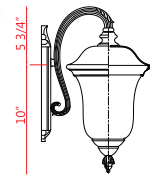

Back Plate measures:
5.25"W x 14"H

| E |

Back Plate measures:
4.5"W x 10.5"H

| F |

	Product	Bulbs/Wattage	L/ext.	W	H	Wall Plate Size
A	533B-BK	(3) 60W-c	16"	12.5"	24.25"	5.25"W x 14"H
B	533M-BK	(2) 60W-c	12.75"	10"	19.5"	5.25"W x 14"H
C	533S-BK	(1) 100W-m	10.5"	8"	15.75"	4.5"W x 10.5"H
D	534B-BK	(3) 60W-c	16"	12.5"	24.25"	5.25"W x 14"H
E	534M-BK	(2) 60W-c	12.75"	10"	19.5"	5.25"W x 14"H
F	534S-BK	(1) 100W-m	10.5"	8"	15.75"	4.5"W x 10.5"H

	Product	Bulbs/Wattage	W	H	Overall-H	Chain/Rods Length	Wire Length	Ceiling Plate Size
G	533CHM-BK	(2) 60W-c	10"	19"	80"	60" chain	110"	4.75" diameter
H	533CHB-BK	(3) 60W-c	12.5"	22.5"	83.5"	60" chain	110"	4.75" diameter
I	533PHM-BK	(2) 60W-c	10"	21.25"	---	---	---	---
J	533PHB-BK	(3) 60W-c	12.5"	25"	---	---	---	---
K	533PHM-519P-BK	(2) 60W-c	10"	114.25"	---	---	---	---
L	533PHB-519P-BK	(3) 60W-c	12.5"	118.25"	---	---	---	---

Back Plate measures:
5.25"W x 14"H

| A |

Back Plate measures:
5.25"W x 14"H

| B |

Back Plate measures:
4.5"W x 10.5"H

| C |

Back Plate measures:
5.25"W x 14"H

| D |

Back Plate measures:
5.25"W x 14"H

| E |

Back Plate measures:
4.5"W x 10.5"H

| F |

	Product	Bulbs/Wattage	L/ext.	W	H	Wall Plate Size
A	533B-RBRZ	(3) 60W-c	16"	12.5"	24.25"	5.25"W x 14"H
B	533M-RBRZ	(2) 60W-c	12.75"	10"	19.5"	5.25"W x 14"H
C	533S-RBRZ	(1) 100W-m	10.5"	8"	15.75"	4.5"W x 10.5"H
D	534B-RBRZ	(3) 60W-c	16"	12.5"	24.25"	5.25"W x 14"H
E	534M-RBRZ	(2) 60W-c	12.75"	10"	19.5"	5.25"W x 14"H
F	534S-RBRZ	(1) 100W-m	10.5"	8"	15.75"	4.5"W x 10.5"H