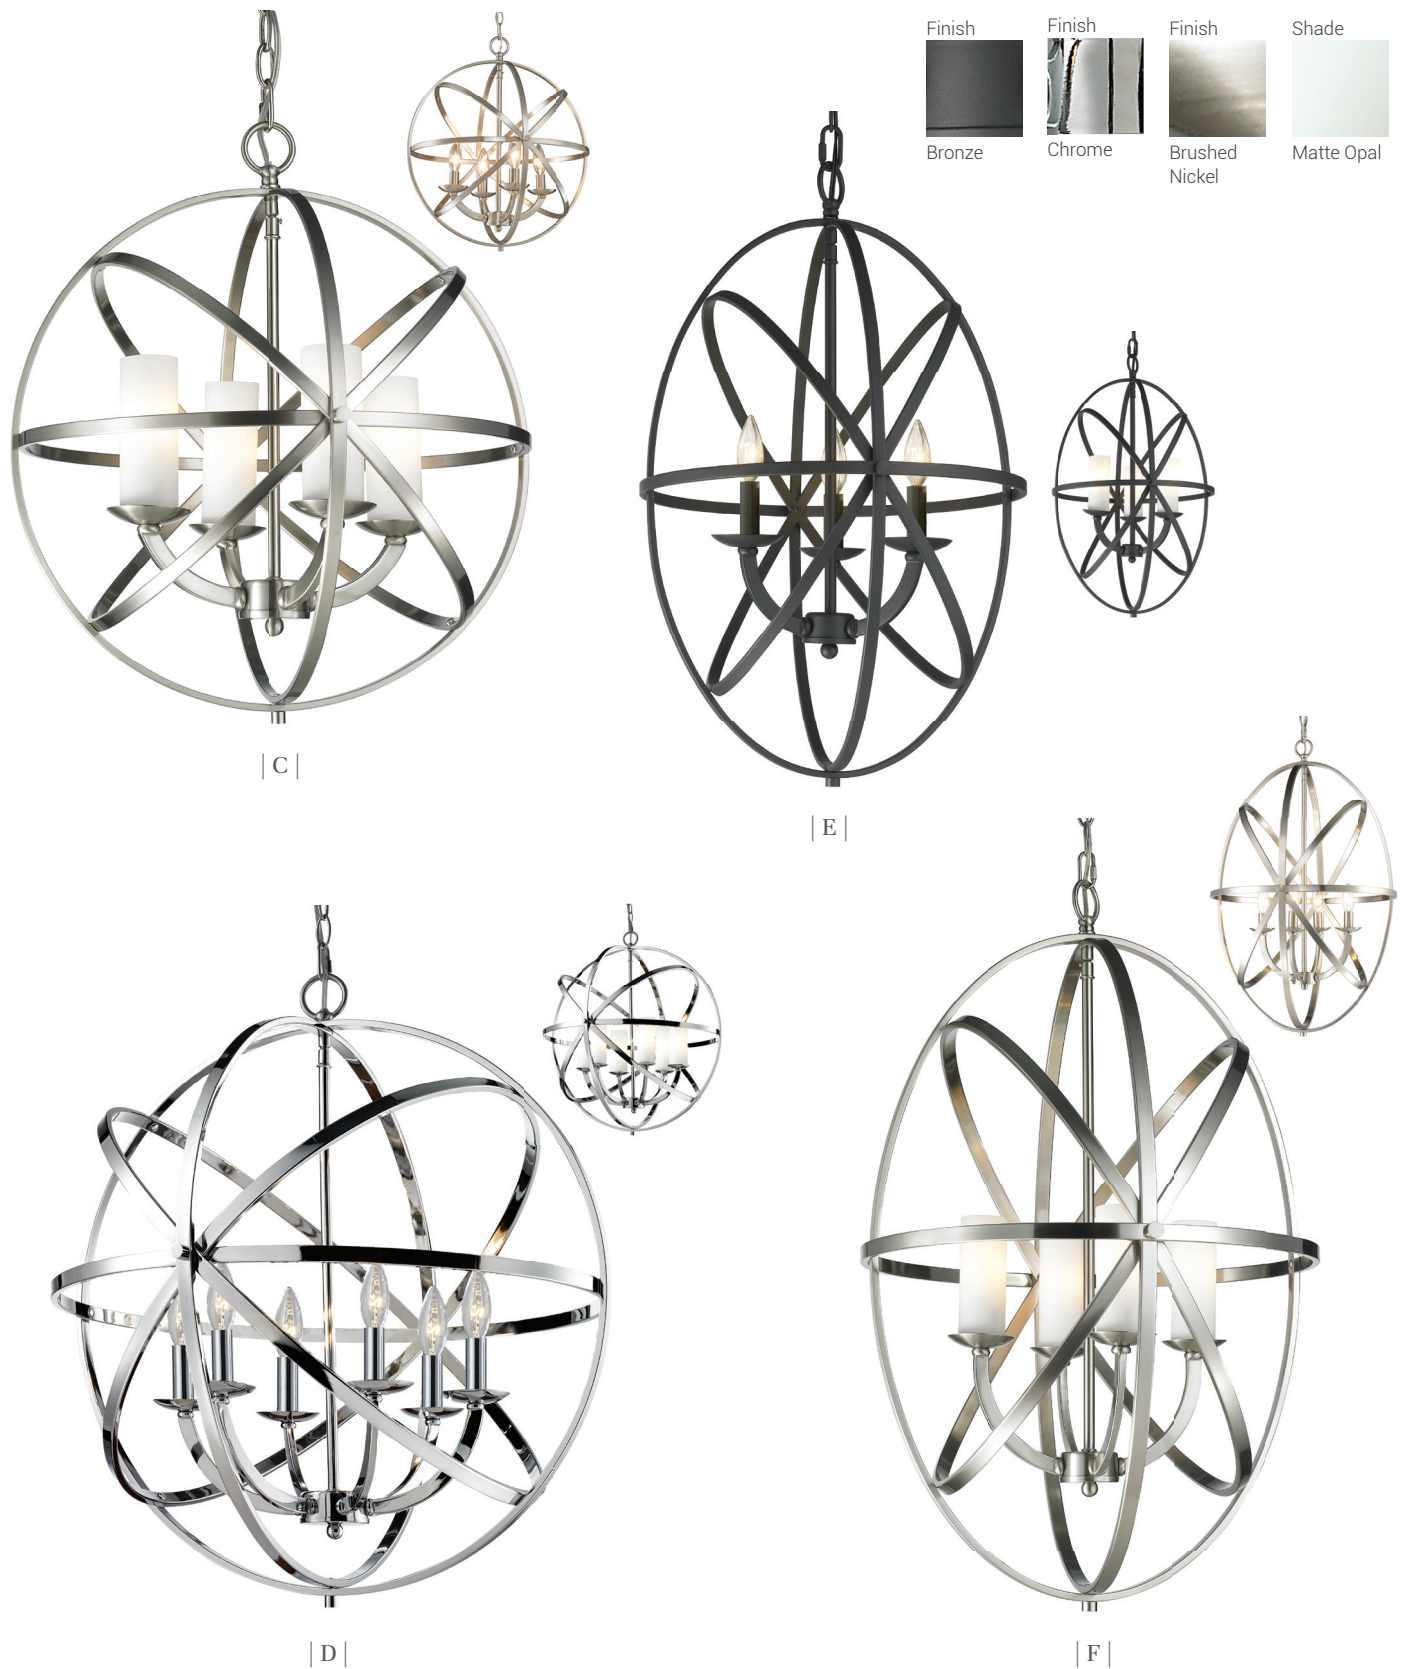

Aranya

Orbiting metal bands circle the contemporary inner chandelier. The round and oval shapes are finished in Brushed Nickel, Bronze, Chrome and Heirloom Brass and complimented with Matte Opal glass (use of glass is optional, see opposite page)

| A |

| B |

	Product	Bulbs/Wattage	W	H	Overall-H	Chain/Rods Length	Wire Length	Ceiling Plate Size
A	6017-4S-HB	(4) 60W-c	18.25"	20.25"	94.25"	72" chain	110"	4.75" diameter
B	6017-6L-HB	(6) 60W-c	24"	26.25"	100.25"	72" chain	110"	4.75" diameter

Use these fixtures with or without glass. (glass is included with all fixtures)

	Product	Available Finishes	Bulbs/Wattage	W	H	Overall-H	Chain/Rods Length	Wire Length	Ceiling Plate Size
C	6017-4S-BN	BN, CH, BRZ, HB	(4) 60W-c	18.25"	20.25"	94.25"	72" chain	110"	4.75" diameter
D	6017-6L-CH	BN, CH, BRZ, HB	(6) 60W-c	24"	26.25"	100.25"	72" chain	110"	4.75" diameter
E	6027-3S-BRZ	BN, CH, BRZ	(3) 60W-c	16"	25"	99"	72" chain	110"	4.75" diameter
F	6027-4L-BN	BN, CH, BRZ	(4) 60W-c	19.75"	30"	104"	72" chain	110"	4.75" diameter