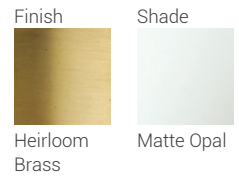

Aranya

Orbiting metal bands circle the contemporary inner chandelier. The round and oval shapes are finished in Brushed Nickel, Bronze, Chrome and Heirloom Brass and complimented with Matte Opal glass (use of glass is optional, see opposite page)