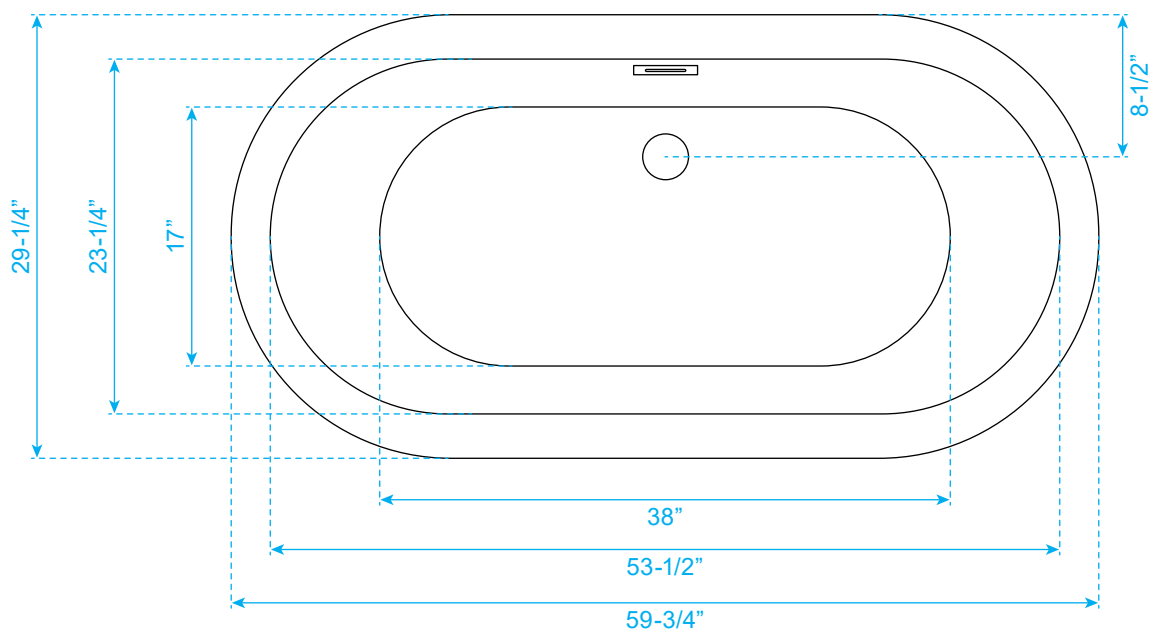

WYNDHAM COLLECTION

Exterior Size - 59-3/4" L x 29-1/4" W x 23" H
Interior Size - 53-1/2" L x 23-1/4" W x 17-3/4" H
Depth at Drain - 18"
Drain To Overflow - 12-1/2"
Maximum Fill - 43-1/2 Gallons
Backrest Slope Angle - 25 Degrees
Other Side Slope Angle - 25 Degrees
Note - All Measurements are $\pm 1/2$ "

WC-BTU1002-60