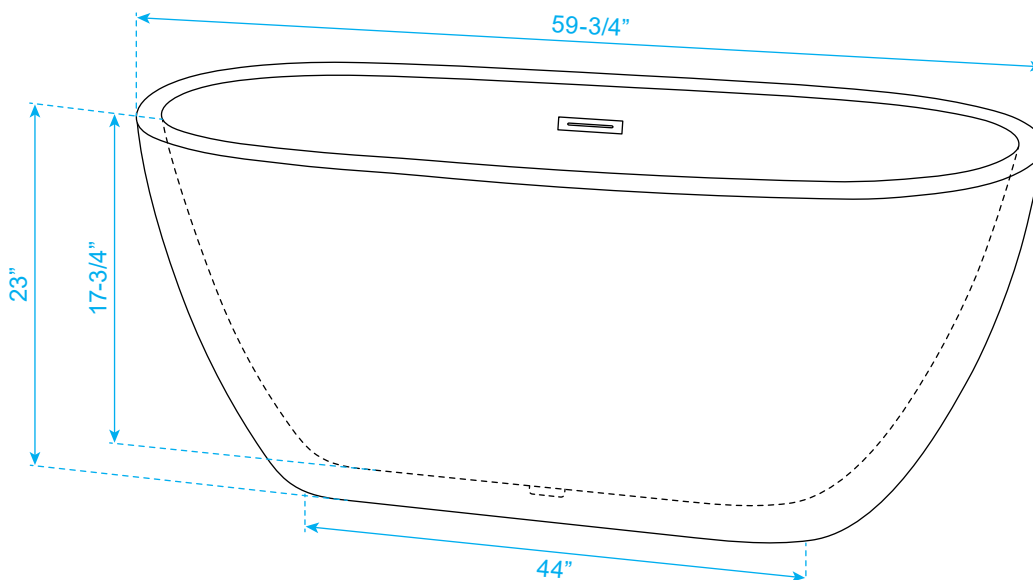

WYNDHAM COLLECTION

Exterior Size - 59-3/4" L x 29-1/4" W x 23" H
Interior Size - 53-1/2" L x 23-1/4" W x 17-3/4" H
Depth at Drain - 18"
Drain To Overflow - 12-1/2"
Maximum Fill - 43-1/2 Gallons
Backrest Slope Angle - 25 Degrees
Other Side Slope Angle - 25 Degrees
Note - All Measurements are $\pm 1/2$ "