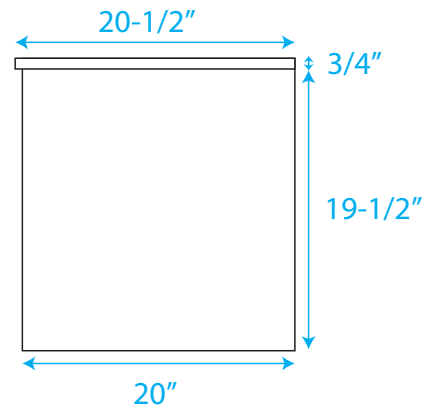

WYNDHAM COLLECTION

WC-R4100-30-OVER