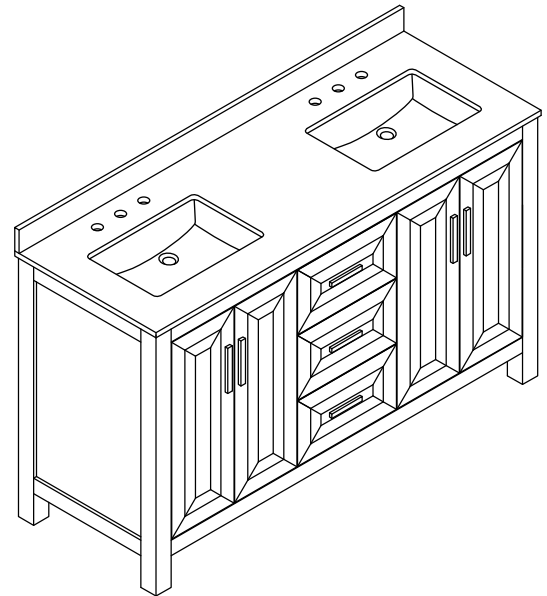

WYNDHAM COLLECTION

TOP VIEW OF VANITY CABINET

*Note: Due to high probability of breakage, the backsplash comes in two pieces, cut from the same piece. All measurements are $\pm 1/4$ ".

WC-2525-80-DBL-VCA3

WYNDHAM COLLECTION

Side splash is reversible.

Note: Due to high probability of breakage, the backsplash comes in two pieces, cut from the same piece. All measurements are $\pm 1/4"$.

WC-VCA3-80-DBL-TOP