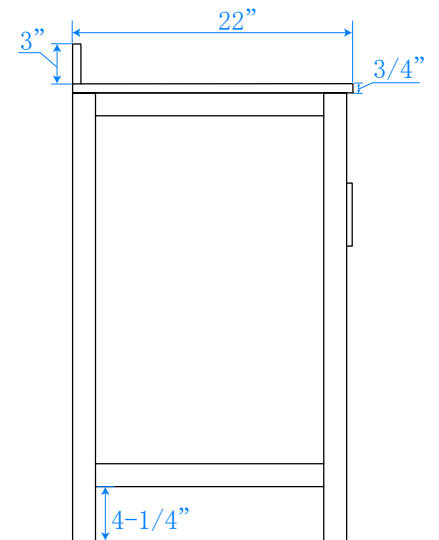

WYNDHAM COLLECTION

TOP VIEW OF VANITY CABINET

*Note: Due to high probability of breakage, the backsplash comes in two pieces, cut from the same piece. All measurements are $\pm 1/4$ ".

WC-2525-80-DBL-VCA3

WYNDHAM COLLECTION

Side splash is reversible.

Note: Due to high probability of breakage, the backsplash comes in two pieces, cut from the same piece. All measurements are $\pm 1/4"$.

WC-VCA3-80-DBL-TOP