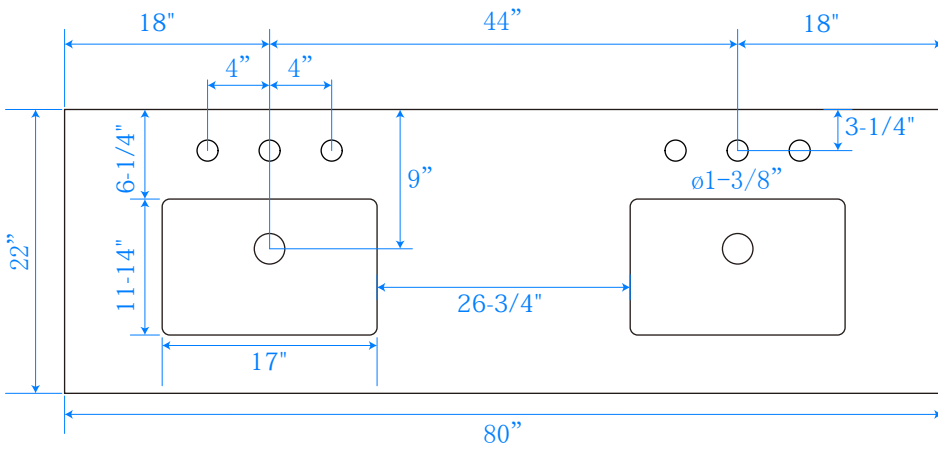

WYNDHAM COLLECTION

TOP VIEW OF VANITY CABINET

*Note: Due to high probability of breakage, the backsplash comes in two pieces, cut from the same piece. All measurements are $\pm 1/4$ ".

WC-2525-80-DBL-VCA3

WYNDHAM COLLECTION

Side splash is reversible.

Note: Due to high probability of breakage, the backsplash comes in two pieces, cut from the same piece. All measurements are $\pm 1/4"$.

WC-VCA3-80-DBL-TOP