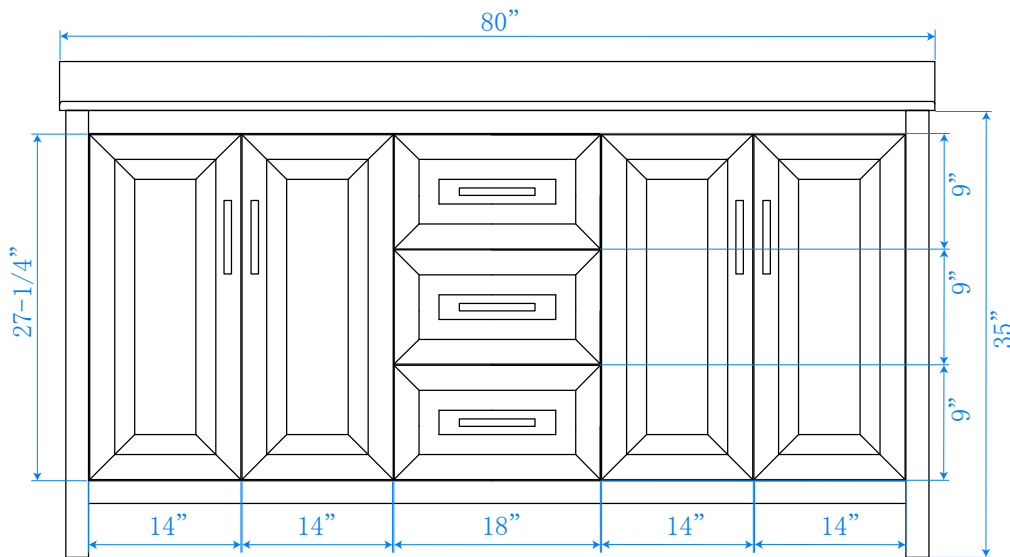

WYNDHAM COLLECTION

TOP VIEW OF VANITY CABINET

*Note: Due to high probability of breakage, the backsplash comes in two pieces, cut from the same piece. All measurements are $\pm 1/4$ ".

WC-2525-80-DBL-VCA3

WYNDHAM COLLECTION

Side splash is reversible.

Note: Due to high probability of breakage, the backsplash comes in two pieces, cut from the same piece. All measurements are $\pm 1/4"$.

WC-VCA3-80-DBL-TOP