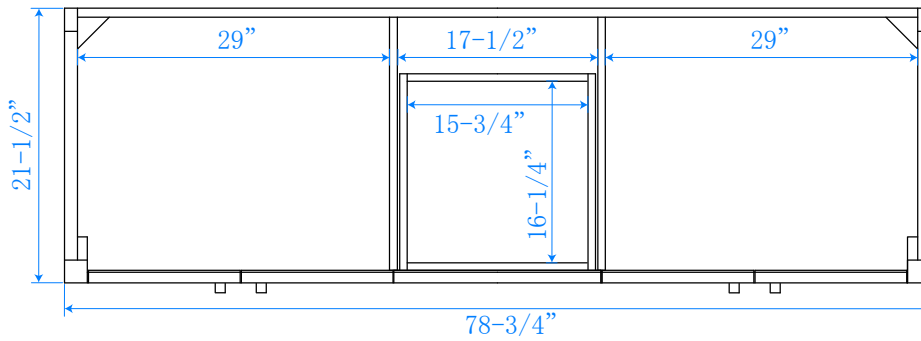

WYNDHAM COLLECTION

TOP VIEW OF VANITY CABINET

*Note: Due to high probability of breakage, the backsplash comes in two pieces, cut from the same piece. All measurements are $\pm 1/4$ ".

WC-2525-80-DBL-VCA3

WYNDHAM COLLECTION

Side splash is reversible.

Note: Due to high probability of breakage, the backsplash comes in two pieces, cut from the same piece. All measurements are $\pm 1/4"$.

WC-VCA3-80-DBL-TOP