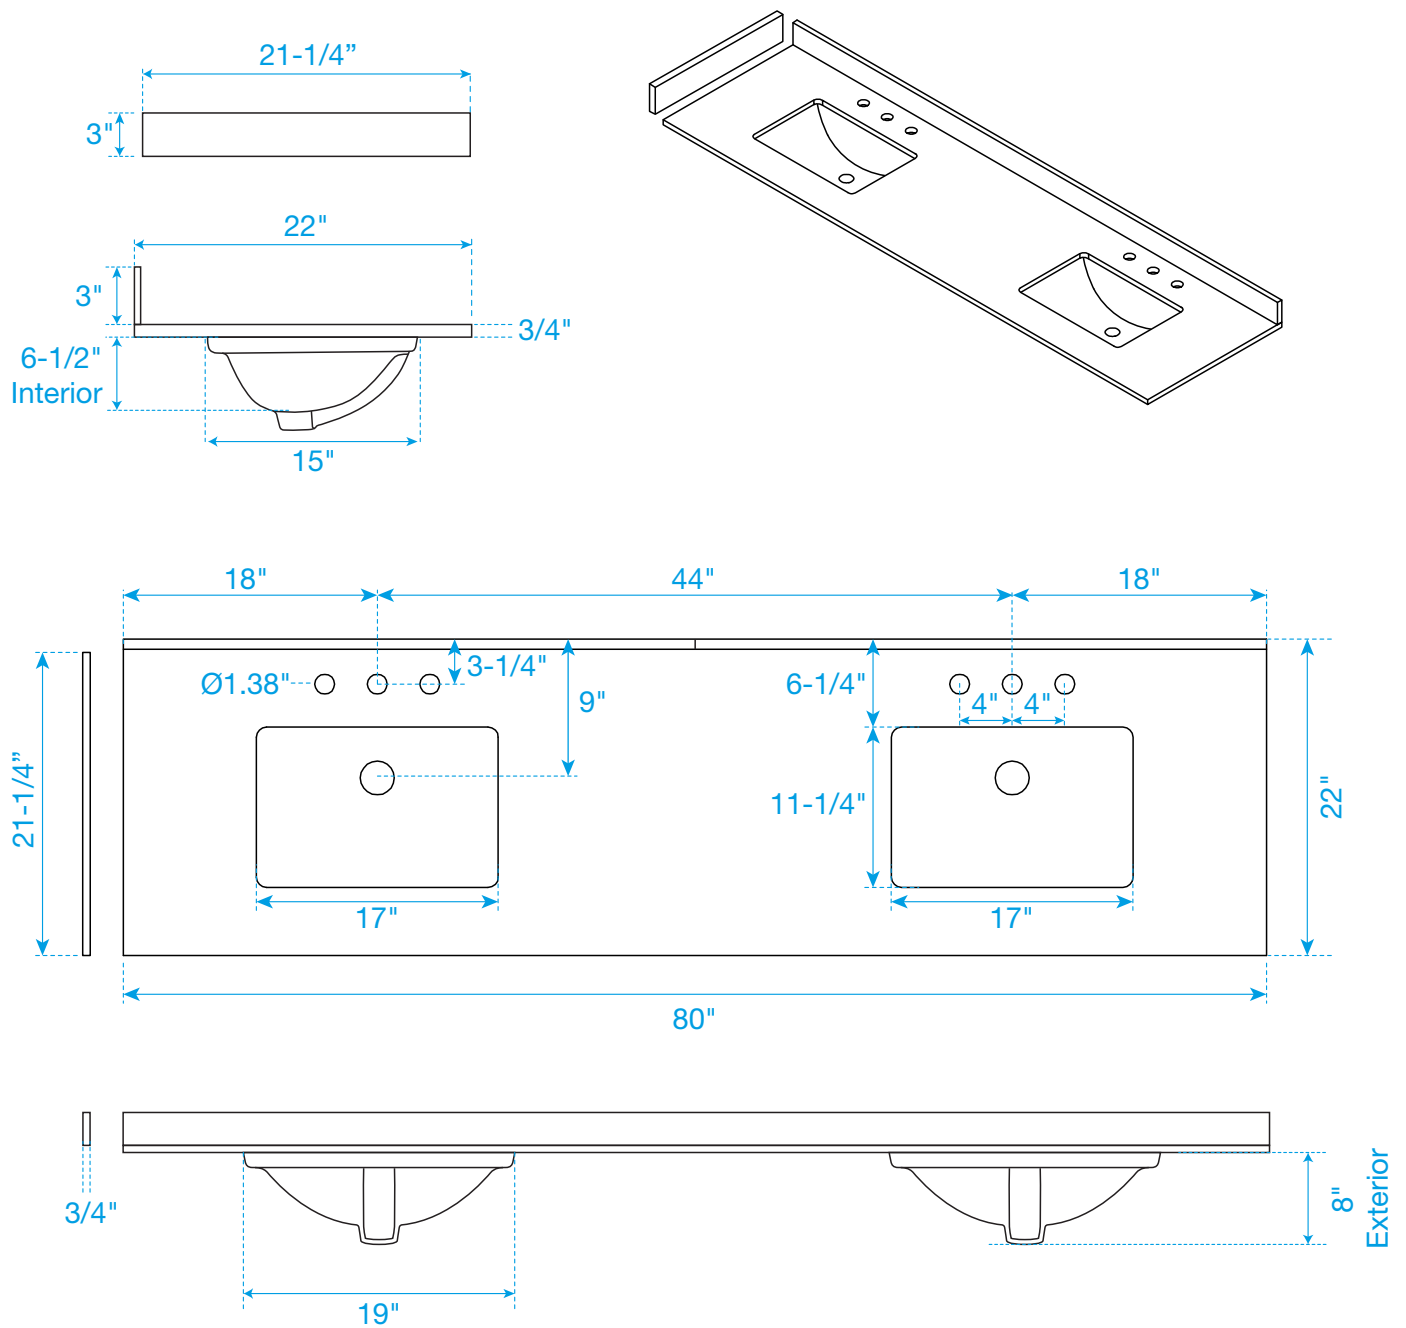

WYNDHAM COLLECTION

TOP VIEW OF VANITY CABINET

*Note: Due to high probability of breakage, the backsplash comes in two pieces, cut from the same piece. All measurements are $\pm 1/4$ ".

WC-2525-80-DBL-VCA3

WYNDHAM COLLECTION

Side splash is reversible.

Note: Due to high probability of breakage, the backsplash comes in two pieces, cut from the same piece. All measurements are $\pm 1/4"$.

WC-VCA3-80-DBL-TOP