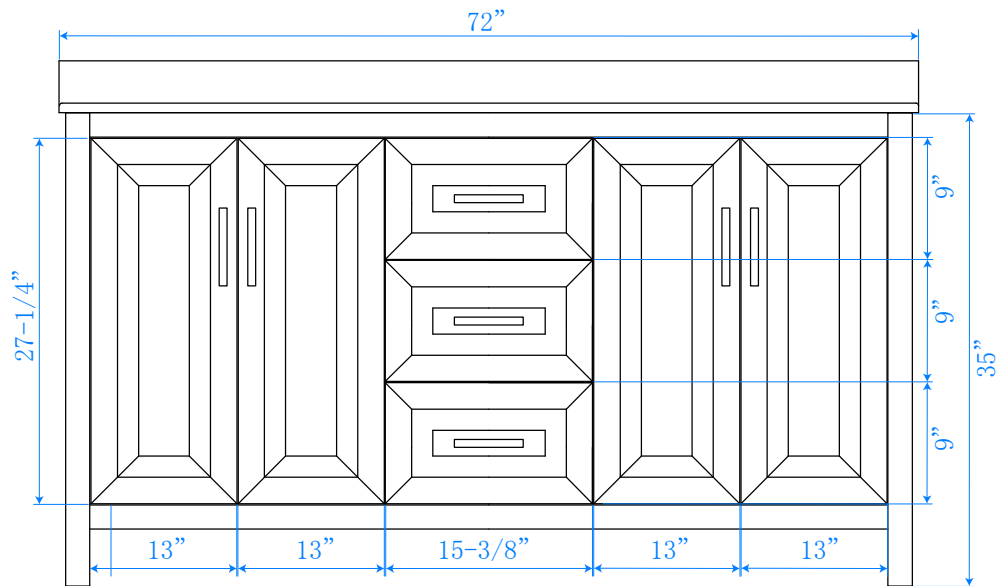

WYNDHAM COLLECTION

TOP VIEW OF VANITY CABINET

*Note: Due to high probability of breakage, the backsplash comes in two pieces, cut from the same piece. All measurements are $\pm 1/4$ ".

WC-2525-72-DBL-VCA3

WYNDHAM COLLECTION

Side splash is reversible.

Note: Due to high probability of breakage, the backsplash comes in two pieces, cut from the same piece. All measurements are $\pm 1/4$ ".

WC-VCA3-72-DBL-TOP