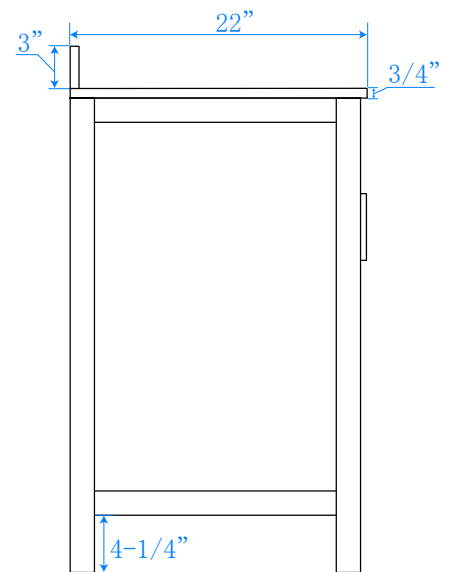

WYNDHAM COLLECTION

TOP VIEW OF VANITY CABINET

*Note: Due to high probability of breakage, the backsplash comes in two pieces, cut from the same piece. All measurements are $\pm 1/4$ ".

WC-2525-72-DBL-VCA3

WYNDHAM COLLECTION

Side splash is reversible.

Note: Due to high probability of breakage, the backsplash comes in two pieces, cut from the same piece. All measurements are $\pm 1/4$ ".

WC-VCA3-72-DBL-TOP