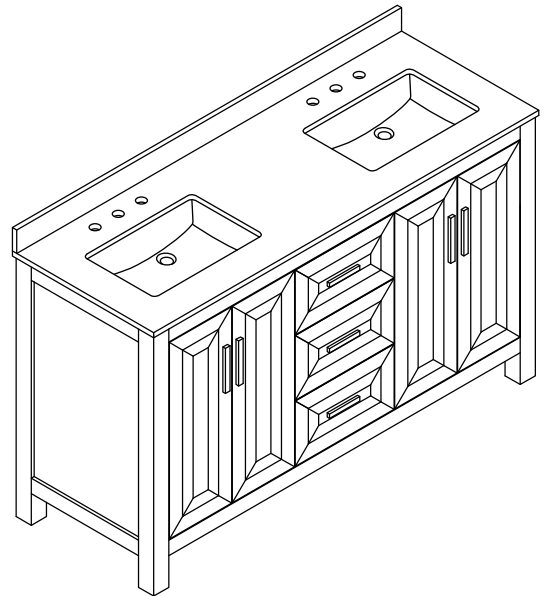

WYNDHAM COLLECTION

TOP VIEW OF VANITY CABINET

*Note: Due to high probability of breakage, the backsplash comes in two pieces, cut from the same piece. All measurements are $\pm 1/4$ ".

WC-2525-72-DBL-VCA3

WYNDHAM COLLECTION

Side splash is reversible.

Note: Due to high probability of breakage, the backsplash comes in two pieces, cut from the same piece. All measurements are $\pm 1/4$ ".

WC-VCA3-72-DBL-TOP