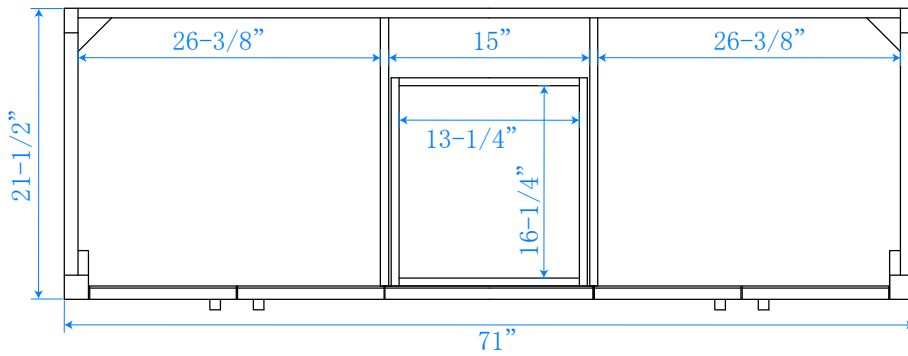

WYNDHAM COLLECTION

TOP VIEW OF VANITY CABINET

*Note: Due to high probability of breakage, the backsplash comes in two pieces, cut from the same piece. All measurements are $\pm 1/4$ ".

WC-2525-72-DBL-VCA3

WYNDHAM COLLECTION

Side splash is reversible.

Note: Due to high probability of breakage, the backsplash comes in two pieces, cut from the same piece. All measurements are $\pm 1/4$ ".

WC-VCA3-72-DBL-TOP