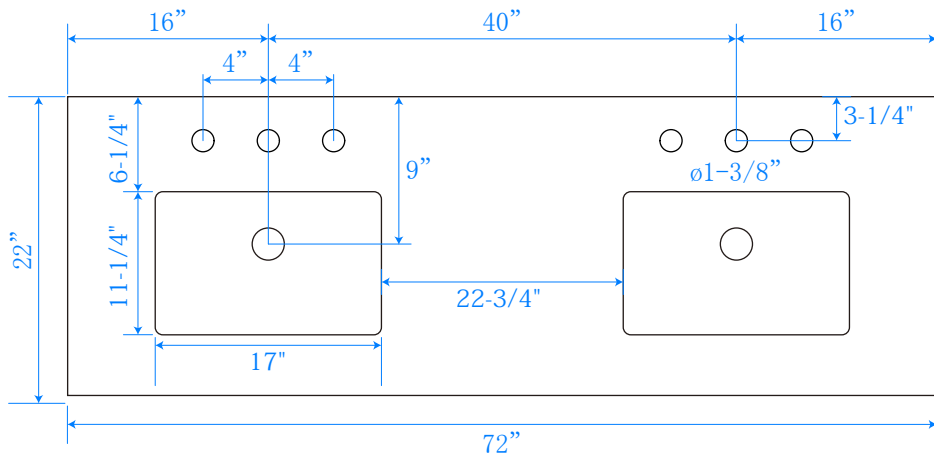

WYNDHAM COLLECTION

TOP VIEW OF VANITY CABINET

*Note: Due to high probability of breakage, the backsplash comes in two pieces, cut from the same piece. All measurements are $\pm 1/4$ ".

WC-2525-72-DBL-VCA3

WYNDHAM COLLECTION

Side splash is reversible.

Note: Due to high probability of breakage, the backsplash comes in two pieces, cut from the same piece. All measurements are $\pm 1/4$ ".

WC-VCA3-72-DBL-TOP