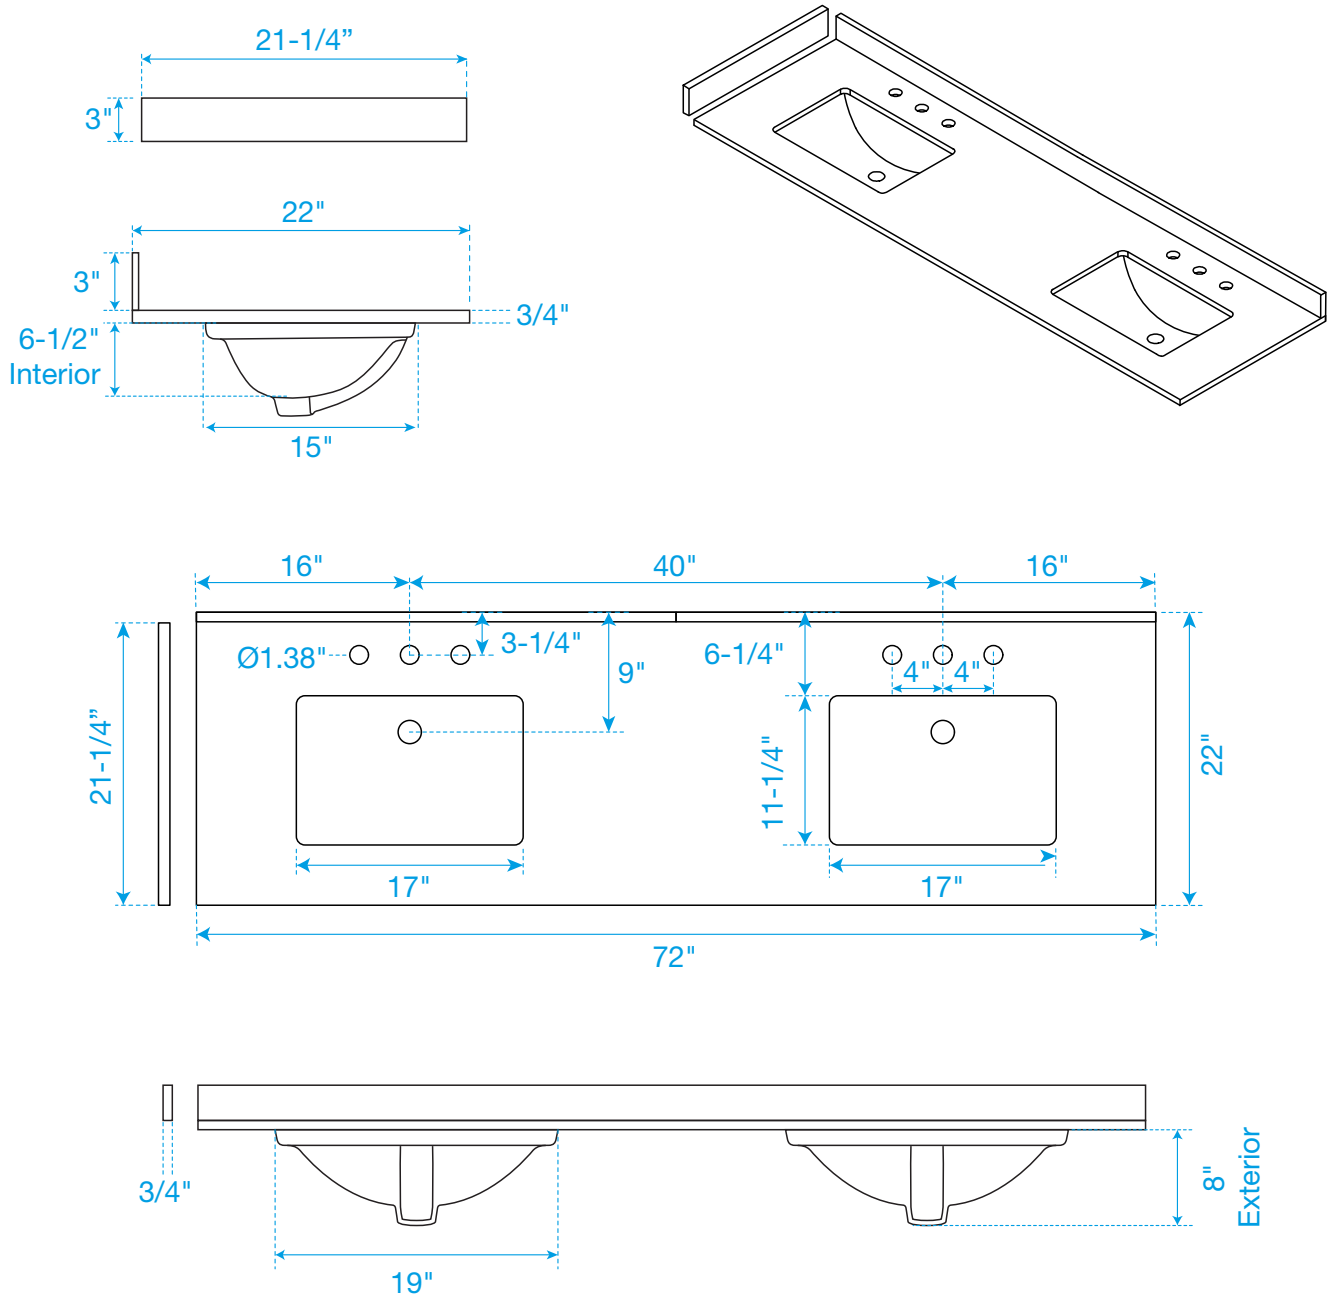

WYNDHAM COLLECTION

TOP VIEW OF VANITY CABINET

*Note: Due to high probability of breakage, the backsplash comes in two pieces, cut from the same piece. All measurements are $\pm 1/4$ ".

WC-2525-72-DBL-VCA3

WYNDHAM COLLECTION

Side splash is reversible.

Note: Due to high probability of breakage, the backsplash comes in two pieces, cut from the same piece. All measurements are $\pm 1/4$ ".

WC-VCA3-72-DBL-TOP