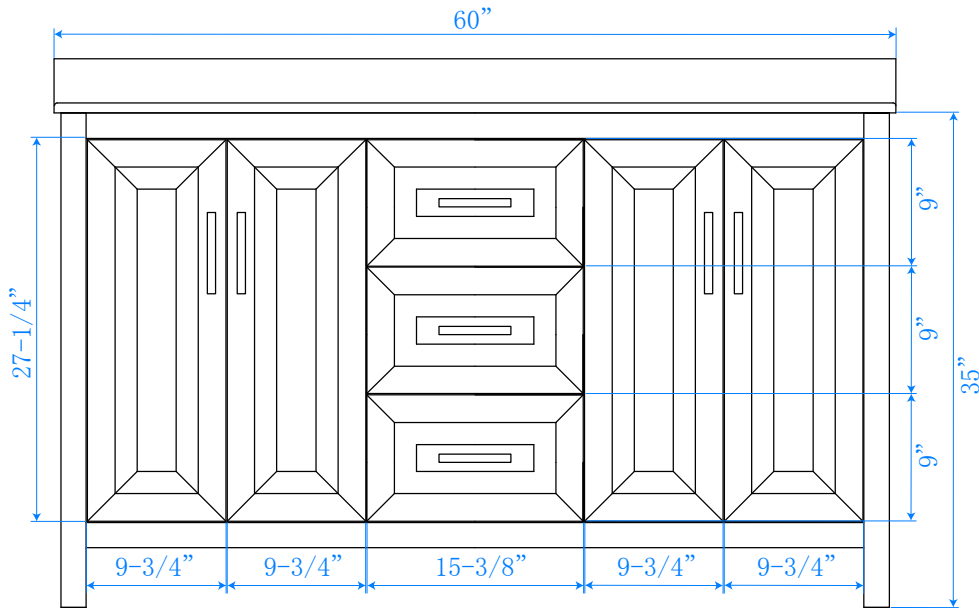

WYNDHAM COLLECTION

TOP VIEW OF VANITY CABINET

*Note: Due to high probability of breakage, the backsplash comes in two pieces, cut from the same piece. All measurements are $\pm 1/4"$.

WC-2525-60-DBL Quartz

WYNDHAM COLLECTION

Side splash is reversible.

Note: Due to high probability of breakage, the backsplash comes in two pieces, cut from the same piece. All measurements are $\pm 1/4$ ".

WC-VCA3-60-DBL-TOP