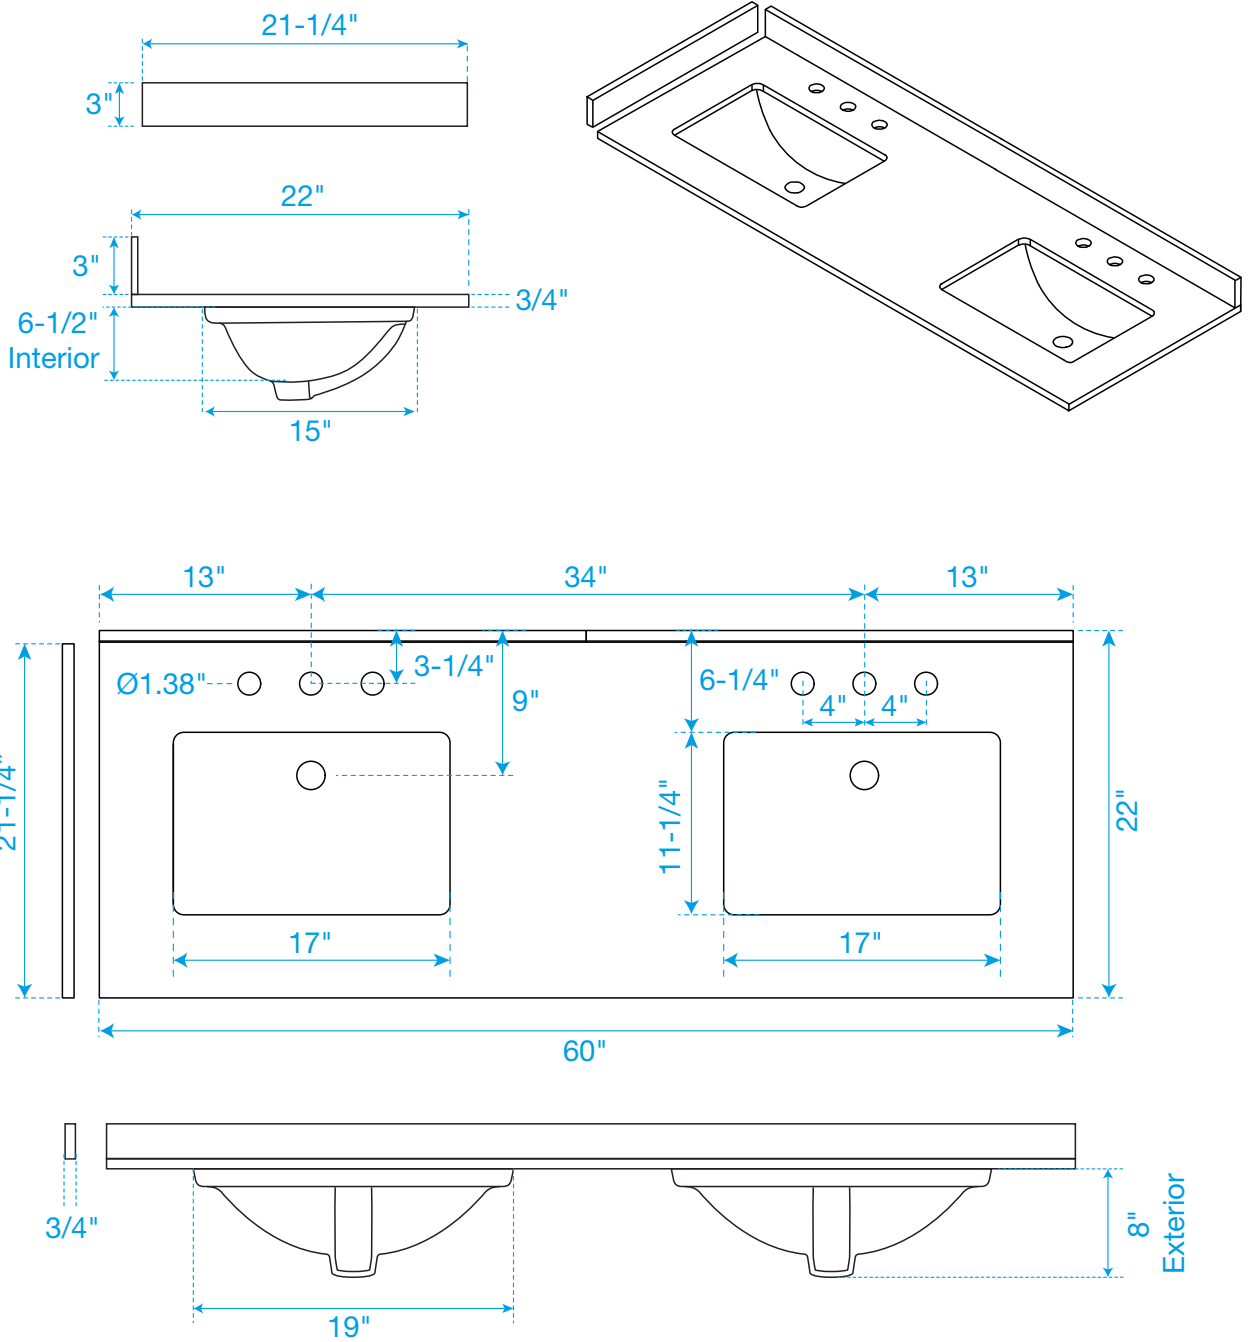

WYNDHAM COLLECTION

TOP VIEW OF VANITY CABINET

*Note: Due to high probability of breakage, the backsplash comes in two pieces, cut from the same piece. All measurements are $\pm 1/4"$.

WC-2525-60-DBL Quartz

WYNDHAM COLLECTION

Side splash is reversible.

Note: Due to high probability of breakage, the backsplash comes in two pieces, cut from the same piece. All measurements are $\pm 1/4$ ".

WC-VCA3-60-DBL-TOP