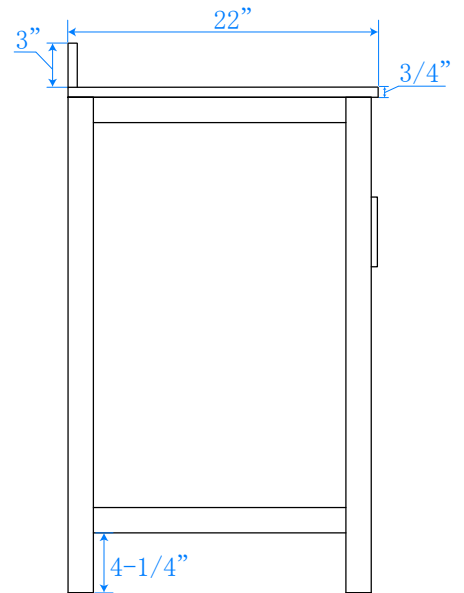

WYNDHAM COLLECTION

TOP VIEW OF VANITY CABINET

*Note: Due to high probability of breakage, the backsplash comes in two pieces, cut from the same piece. All measurements are $\pm 1/4"$.

WC-2525-60-DBL Quartz

WYNDHAM COLLECTION

Side splash is reversible.

Note: Due to high probability of breakage, the backsplash comes in two pieces, cut from the same piece. All measurements are $\pm 1/4$ ".

WC-VCA3-60-DBL-TOP