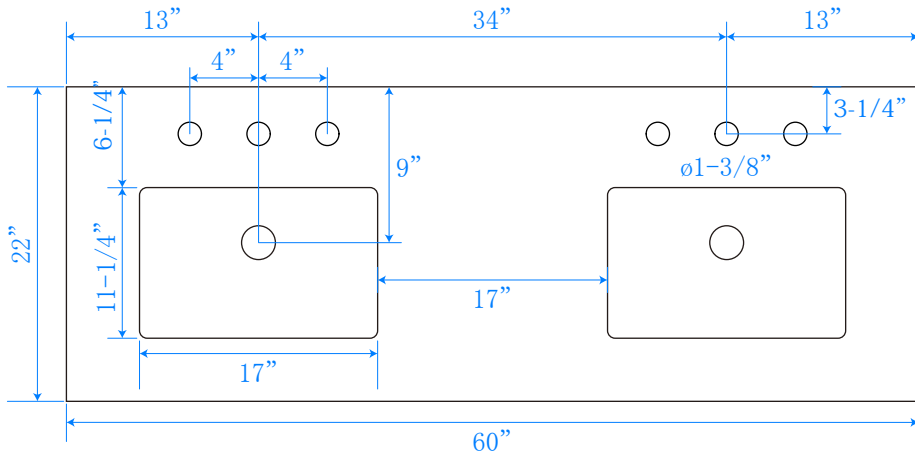

WYNDHAM COLLECTION

TOP VIEW OF VANITY CABINET

*Note: Due to high probability of breakage, the backsplash comes in two pieces, cut from the same piece. All measurements are $\pm 1/4"$.

WC-2525-60-DBL Quartz

WYNDHAM COLLECTION

Side splash is reversible.

Note: Due to high probability of breakage, the backsplash comes in two pieces, cut from the same piece. All measurements are $\pm 1/4$ ".

WC-VCA3-60-DBL-TOP