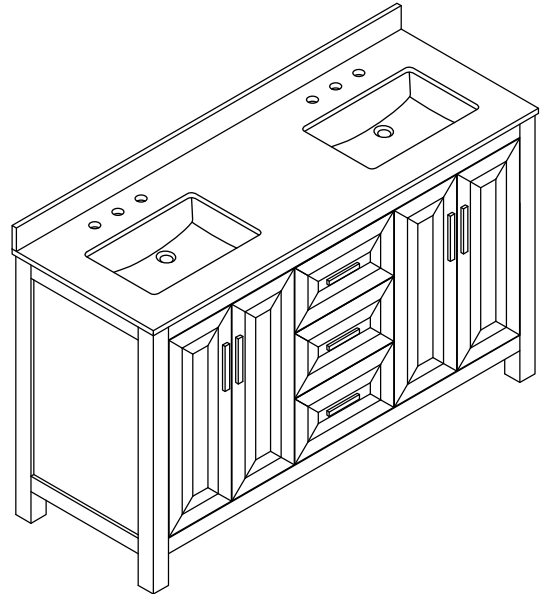

WYNDHAM COLLECTION

TOP VIEW OF VANITY CABINET

*Note: Due to high probability of breakage, the backsplash comes in two pieces, cut from the same piece. All measurements are $\pm 1/4"$.

WC-2525-60-DBL Quartz

WYNDHAM COLLECTION

Side splash is reversible.

Note: Due to high probability of breakage, the backsplash comes in two pieces, cut from the same piece. All measurements are $\pm 1/4$ ".

WC-VCA3-60-DBL-TOP