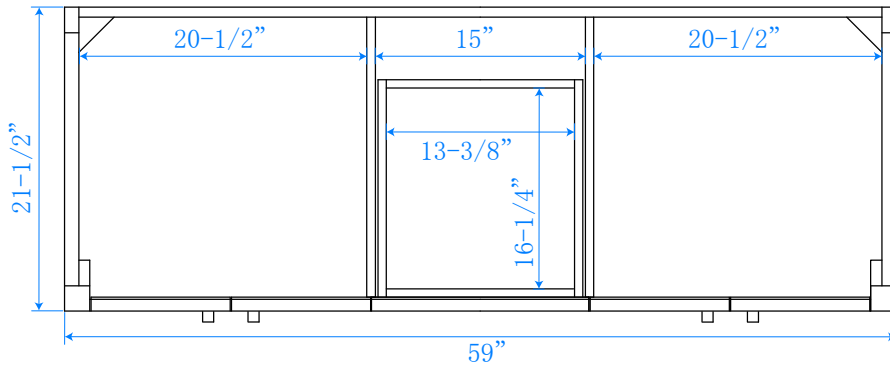

WYNDHAM COLLECTION

TOP VIEW OF VANITY CABINET

*Note: Due to high probability of breakage, the backsplash comes in two pieces, cut from the same piece. All measurements are $\pm 1/4"$.

WC-2525-60-DBL Quartz

WYNDHAM COLLECTION

Side splash is reversible.

Note: Due to high probability of breakage, the backsplash comes in two pieces, cut from the same piece. All measurements are $\pm 1/4$ ".

WC-VCA3-60-DBL-TOP