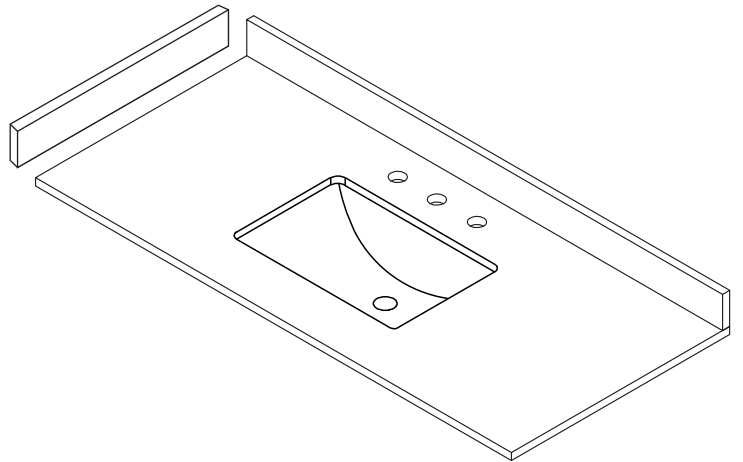

WYNDHAM COLLECTION

TOP VIEW OF VANITY CABINET

*Note: All measurements are $\pm 1/4$ ".

WC-2525-48-SGL-VCA3

WYNDHAM COLLECTION

Side splash is reversible.
Note: All Measurements are $\pm 1/4''$.

WC-VCA3-48-SGL-TOP