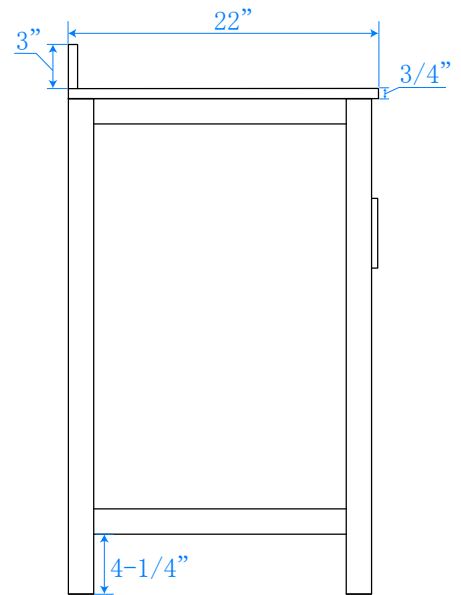

WYNDHAM COLLECTION

TOP VIEW OF VANITY CABINET

*Note: All measurements are $\pm 1/4$ ".

WC-2525-48-SGL-VCA3

WYNDHAM COLLECTION

Side splash is reversible.
Note: All Measurements are $\pm 1/4''$.

WC-VCA3-48-SGL-TOP