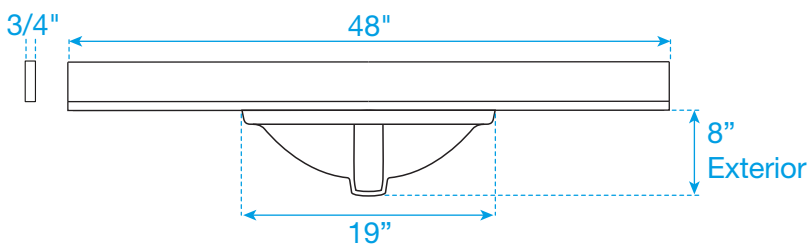

WYNDHAM COLLECTION

TOP VIEW OF VANITY CABINET

*Note: All measurements are $\pm 1/4$ ".

WC-2525-48-SGL-VCA3

WYNDHAM COLLECTION

Side splash is reversible.
Note: All Measurements are $\pm 1/4''$.

WC-VCA3-48-SGL-TOP