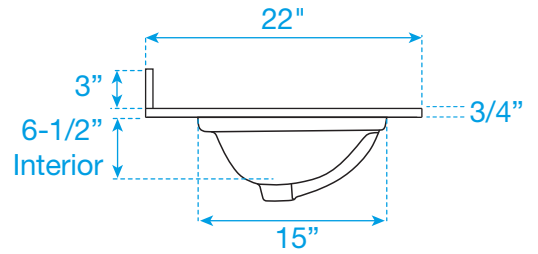

WYNDHAM COLLECTION

TOP VIEW OF VANITY CABINET

*Note: All measurements are $\pm 1/4$ ".

WC-2525-48-SGL-VCA3

WYNDHAM COLLECTION

Side splash is reversible.
Note: All Measurements are $\pm 1/4''$.

WC-VCA3-48-SGL-TOP