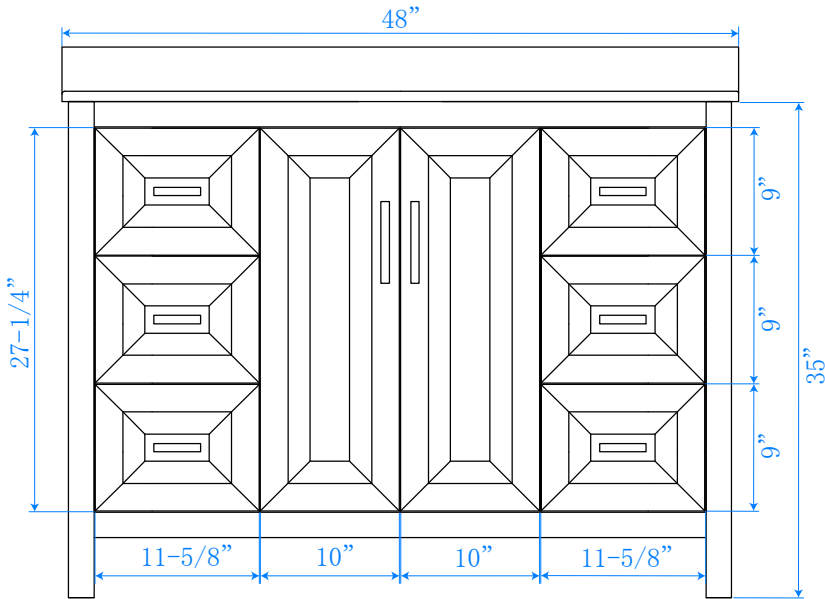

WYNDHAM COLLECTION

TOP VIEW OF VANITY CABINET

*Note: All measurements are $\pm 1/4$ ".

WC-2525-48-SGL-VCA3

WYNDHAM COLLECTION

Side splash is reversible.
Note: All Measurements are $\pm 1/4''$.

WC-VCA3-48-SGL-TOP