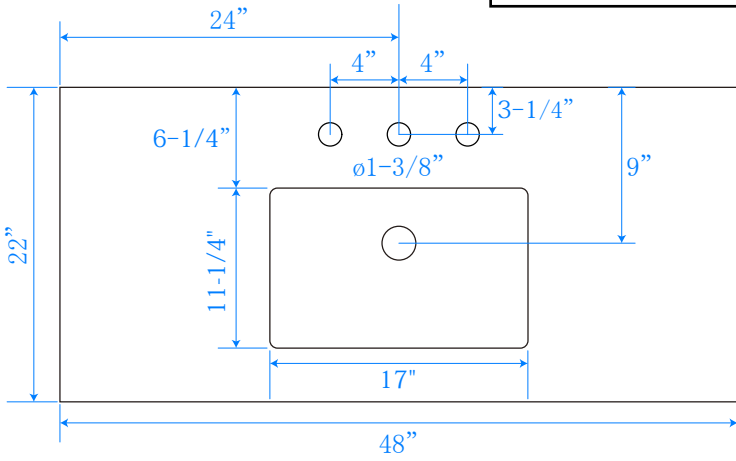

WYNDHAM COLLECTION

TOP VIEW OF VANITY CABINET

*Note: All measurements are $\pm 1/4$ ".

WC-2525-48-SGL-VCA3

WYNDHAM COLLECTION

Side splash is reversible.
Note: All Measurements are $\pm 1/4''$.

WC-VCA3-48-SGL-TOP