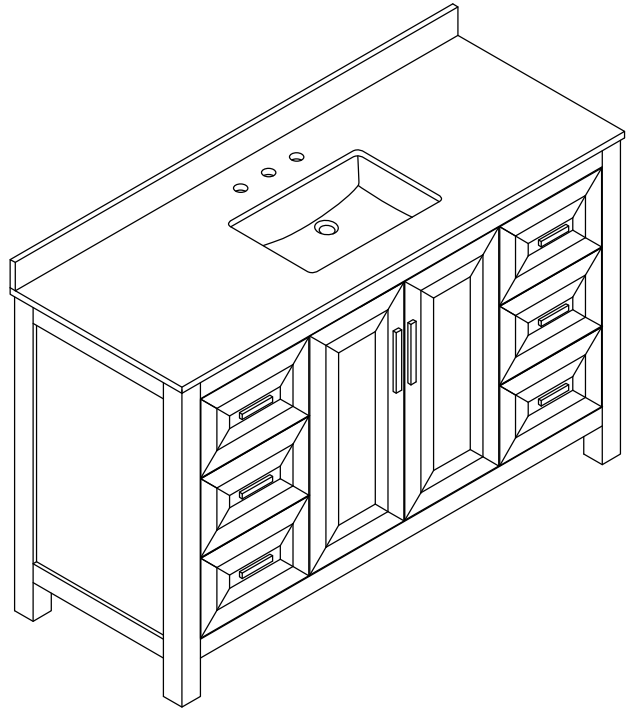

WYNDHAM COLLECTION

TOP VIEW OF VANITY CABINET

*Note: All measurements are $\pm 1/4$ ".

WC-2525-48-SGL-VCA3

WYNDHAM COLLECTION

Side splash is reversible.
Note: All Measurements are $\pm 1/4''$.

WC-VCA3-48-SGL-TOP