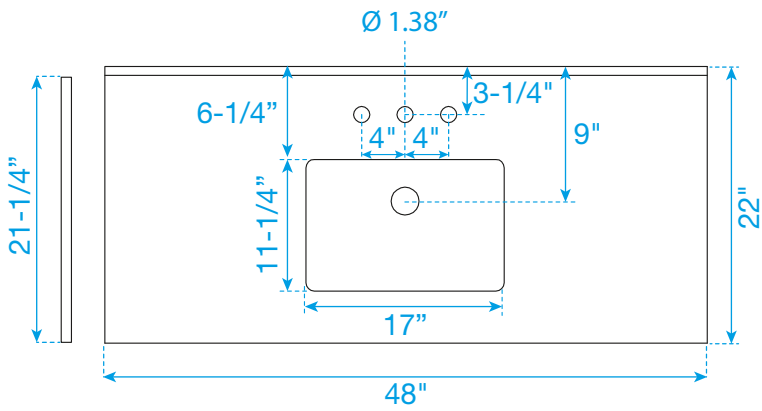

WYNDHAM COLLECTION

TOP VIEW OF VANITY CABINET

*Note: All measurements are $\pm 1/4$ ".

WC-2525-48-SGL-VCA3

WYNDHAM COLLECTION

Side splash is reversible.
Note: All Measurements are $\pm 1/4''$.

WC-VCA3-48-SGL-TOP