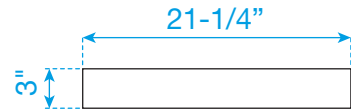

WYNDHAM COLLECTION

TOP VIEW OF VANITY CABINET

*Note: All measurements are $\pm 1/4$ ".

WC-2525-48-SGL-VCA3

WYNDHAM COLLECTION

Side splash is reversible.
Note: All Measurements are $\pm 1/4''$.

WC-VCA3-48-SGL-TOP