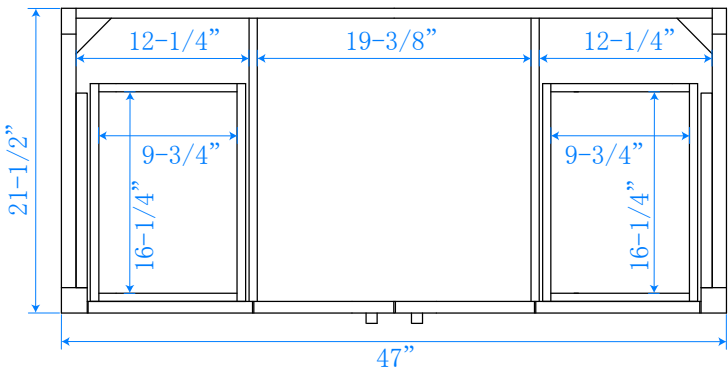

WYNDHAM COLLECTION

TOP VIEW OF VANITY CABINET

*Note: All measurements are $\pm 1/4$ ".

WC-2525-48-SGL-VCA3

WYNDHAM COLLECTION

Side splash is reversible.
Note: All Measurements are $\pm 1/4''$.

WC-VCA3-48-SGL-TOP